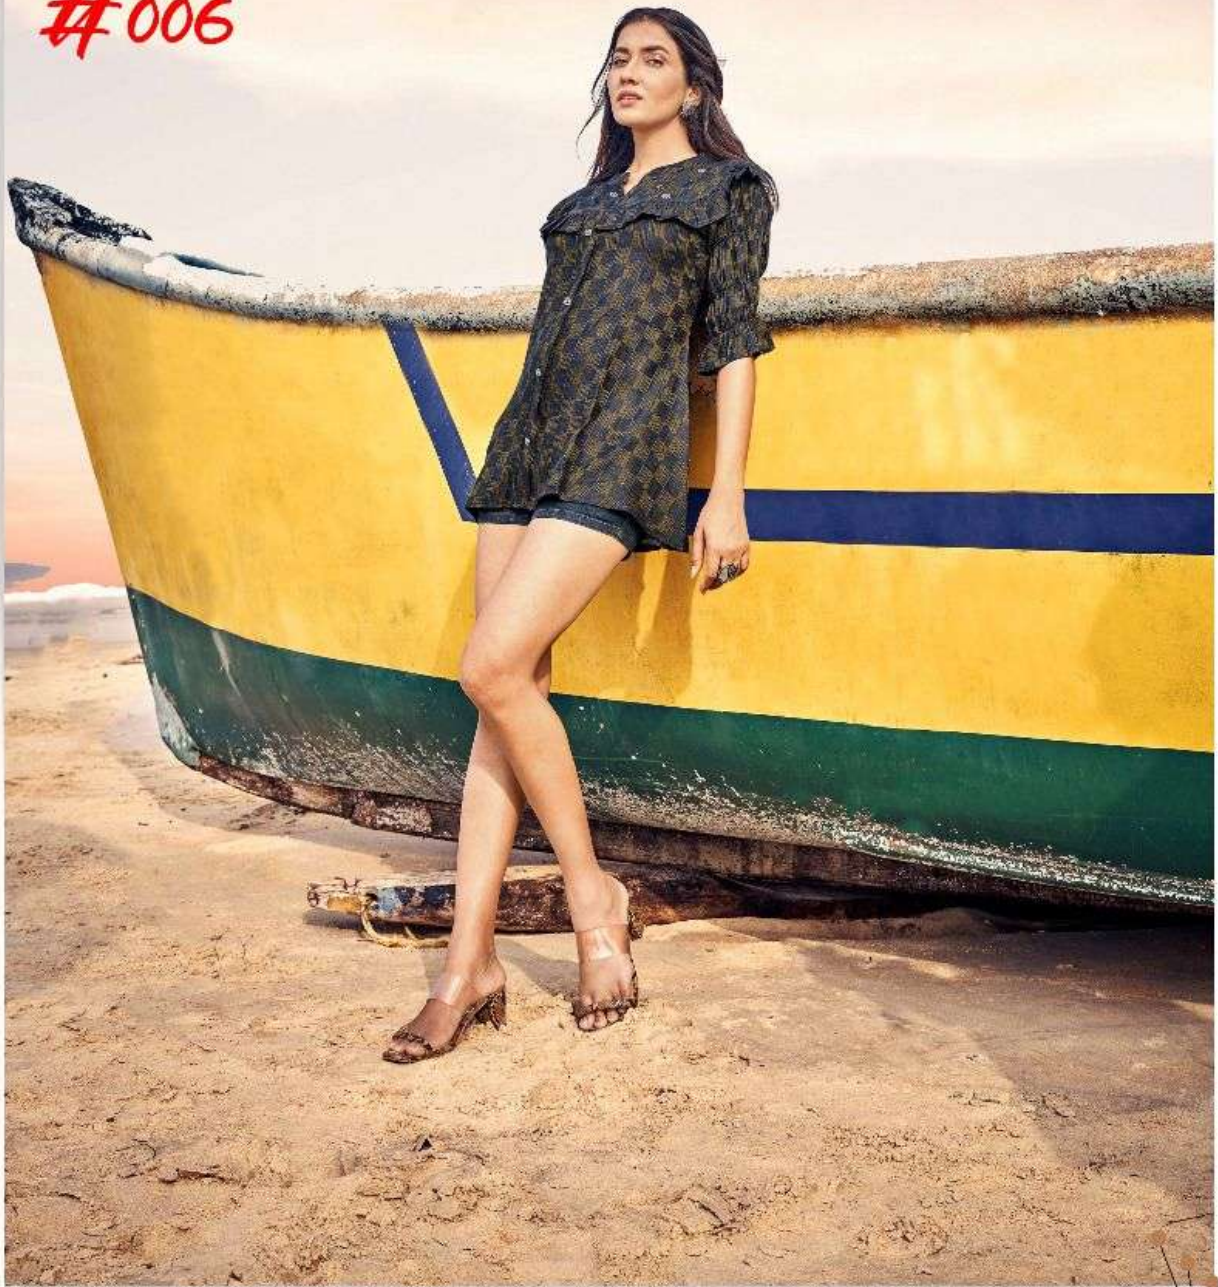

# CRUZE

BET YOUR  
OWN  
LAW OF STYLE  
WHEN  
*THE WIND* OF  
CHANGE  
BLOW OF  
STRONGEST

Summer *baho*

#001

BET YOUR  
OWN  
LAW OF STYLE  
WHEN  
THE WIND OF  
CHANGE  
BLOW OF  
STRONGEST

Summer *Baba*

#002

BET YOUR  
OWN  
LAW OF STYLE  
WHEN  
THE WIND OF  
CHANGE  
BLOW OF  
STRONGEST

Summer *baho*

#005

BET YOUR  
OWN  
LAW OF STYLE  
WHEN  
THE WIND OF  
CHANGE  
BLOW OF  
STRONGEST

Summer *baho*  
#006