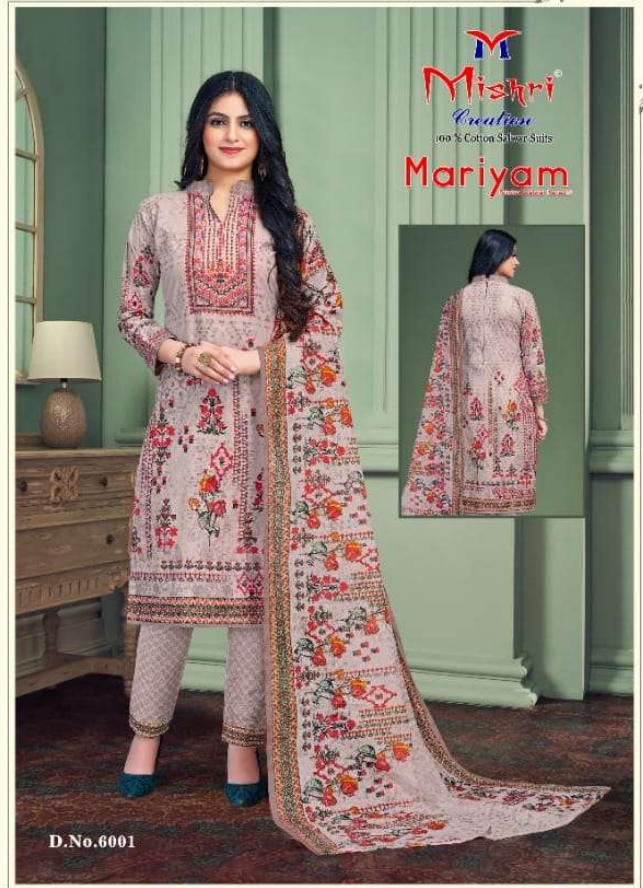

  
**Mishri**<sup>®</sup>  
*Creation*  
100 % Cotton Salwar Suits

Vol.06  
**Mariyam** **مریم**  
Printed Salwar Karachi

*the*  
**Fabulous**  
IT'S ALL IN THE DETAIL

D.No.6008

Beauty Bride  
IT'S ALL IN THE DETAIL

# Mariyam مريم

Rosette Salwar Kameez

**Mishri**  
Creation  
100% Cotton Salwar Suits

6001

6002

6003

6006

6007