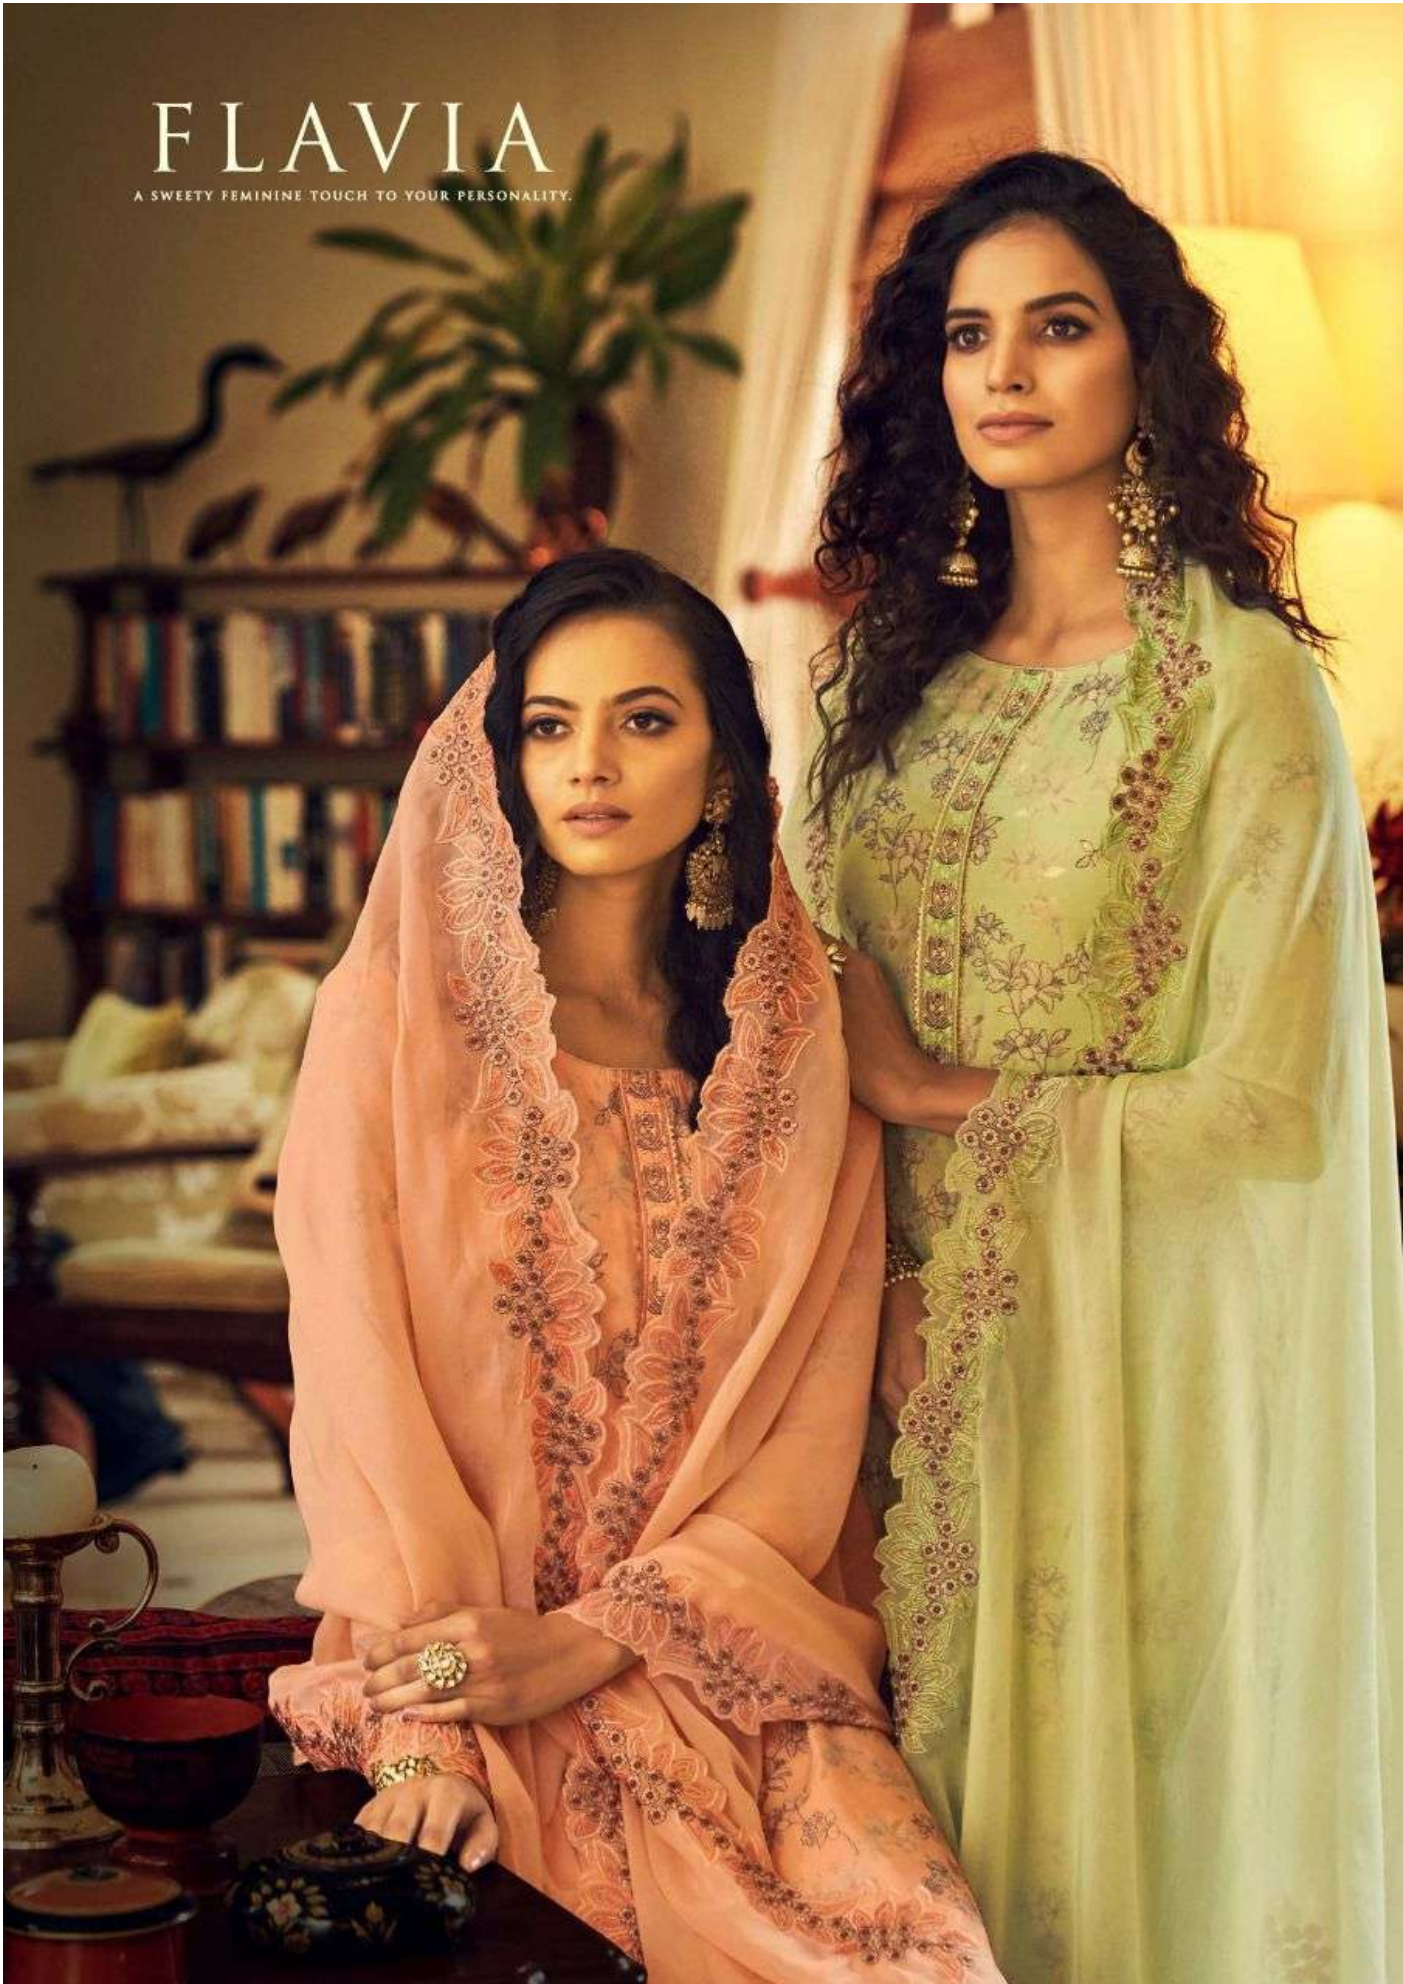

FLAVIA

A SWEETLY FEMININE TOUCH TO YOUR PERSONALITY.

FEMININETOUCH
THE EXOTIC, FORMAL BLISS IN SOFT, SENSIBLE PRINT
WHICH GIVES A SWEETLY FEMINE TOUCH TO YOUR PERSONALITY.

FEMININETOUCH
THE FANTASY FORMAL BLEND IN SOFT CECILIA PRINT
WHICH GIVES A SWIFT FEMINE TOUCH TO YOUR PERSONALITY.

FEMININETOUCH
THE EXOTIC FLORAL BESS IN SOFT COLOURS FEELS
WHICH GIVES A SOFTLY FEMINE TOUCH TO YOUR PERSONALITY.

289-003

FEMININETOUCH
THE EXOTIC, ROMANTIC, IN-SPIRE GOLDEN PRINT
WHICH GIVES A SWEETLY FEMINE TOUCH TO YOUR PERSONALITY.

269-004

269-001

269-002

269-003

269-004

269-005

269-006

FLAVIA
A SWEETLY FEMININE TOUCH TO YOUR PERSONALITY.