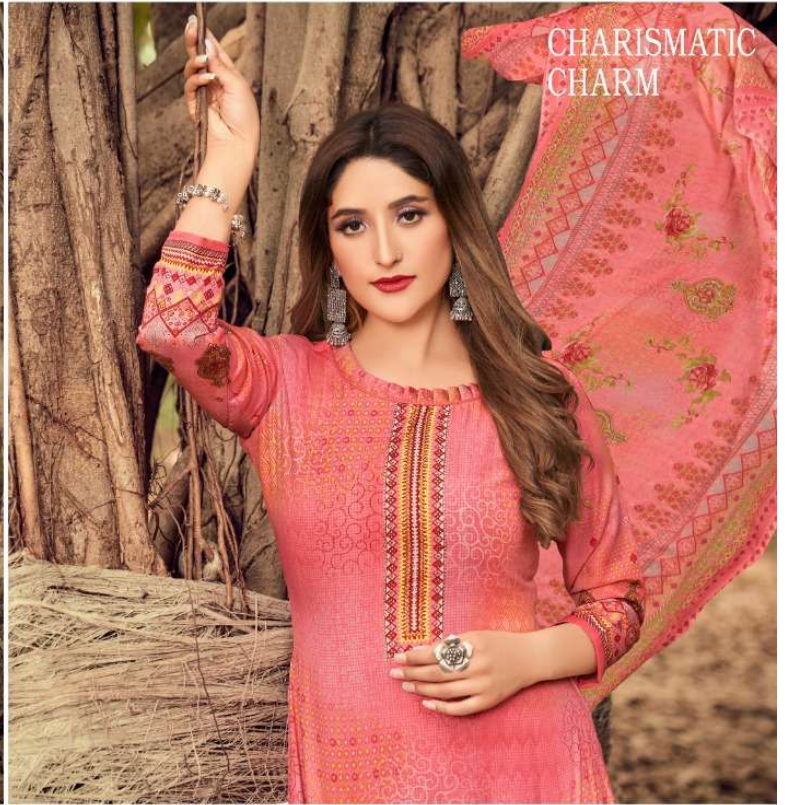

CHARISMATIC
CHARM

D.NO=3008 | Oh hervey special day she walks with all new appeal and attitude. Everyone adores her for such distinctive cham