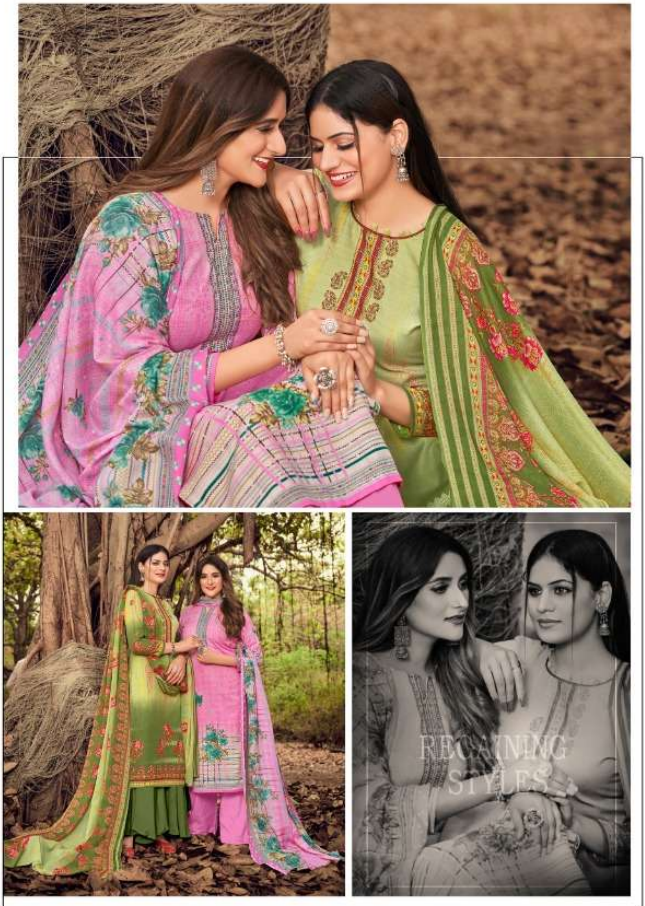

D.NO-3005

CHARISMATIC  
CHARM

**D.NO=3008** | Oh hervey special day she walks with all new appeal and attitude. Everyone adores her for such distinctive cham