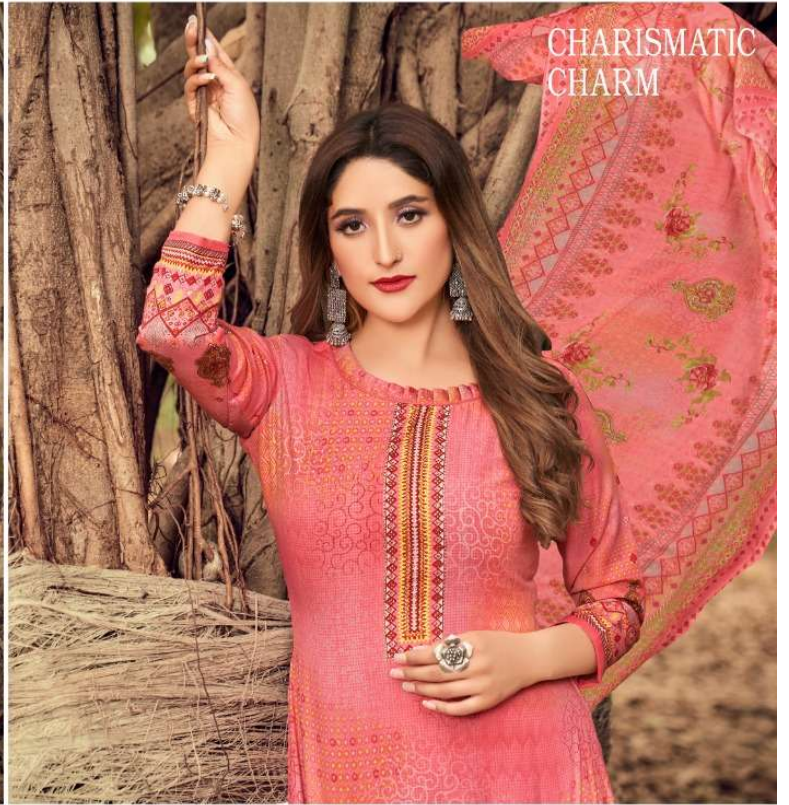

CHARISMATIC
CHARM