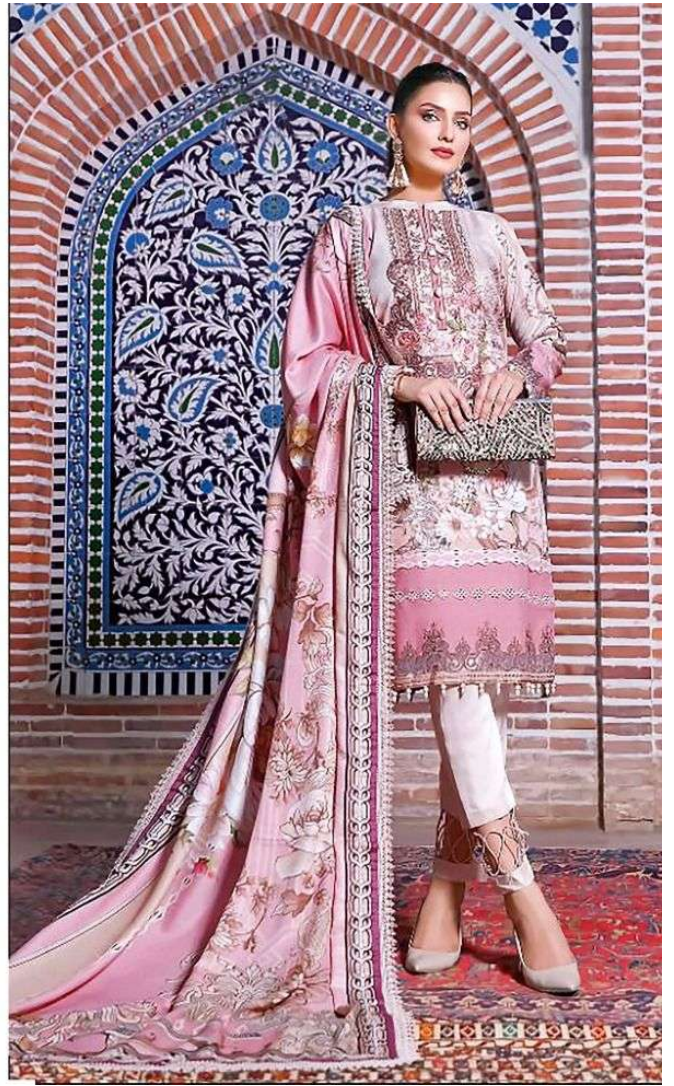

APANA COTTON[®]
Suit & Sarees

Top-2.5 Mtr.
Bottom-2.5 Mtr.
Dupatta-2.25 Mtr.

ZARA SHAHJAHAN
Lawn Collection Vol-1

1001

Lawn Collection

Top-2.5 Mtr.
Bottom-2.5 Mtr.
Dupatta-2.25 Mtr.

1002

Lawn Collection

Top-2.5 Mtr.
Bottom-2.5 Mtr.
Dupatta-2.25 Mtr.

Lawn Collection

Top-2.5 Mtr.
Bottom-2.5 Mtr.
Dupatta-2.25 Mtr.

1003

Lawn Collection

Top-2.5 Mtr.
Bottom-2.5 Mtr.
Dupatta-2.25 Mtr.

1004

1001