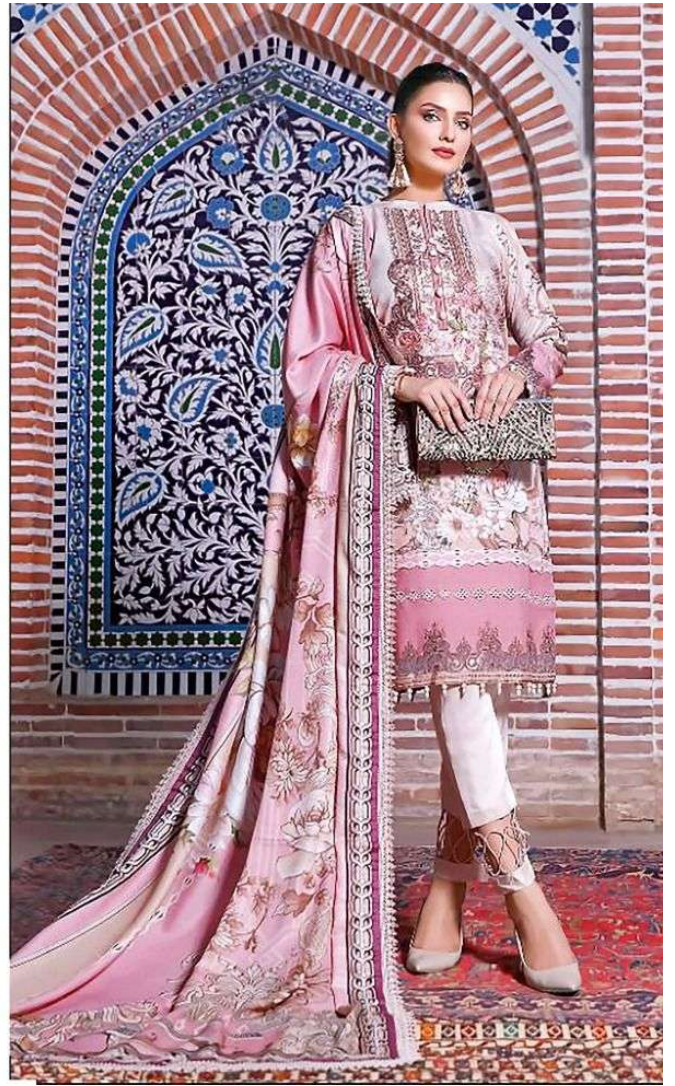

APANA COTTON[®]
Suit & Sarees

Top-2.5 Mtr.
Bottom-2.5 Mtr.
Dupatta-2.25 Mtr.

ZARA SHAHJAHAN
Lawn Collection Vol-1

1001

Lawn Collection

Top-2.5 Mtr.
Bottom-2.5 Mtr.
Dupatta-2.25 Mtr.

1002

Lawn Collection

Top-2.5 Mtr.
Bottom-2.5 Mtr.
Dupatta-2.25 Mtr.

Lawn Collection

Top-2.5 Mtr.
Bottom-2.5 Mtr.
Dupatta-2.25 Mtr.

1003

Lawn Collection

Top-2.5 Mtr.
Bottom-2.5 Mtr.
Dupatta-2.25 Mtr.

1004

1001