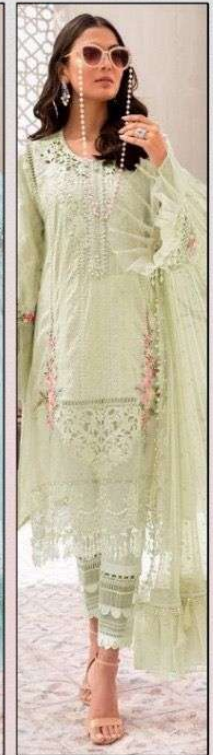

D.NO.RR-1004-E