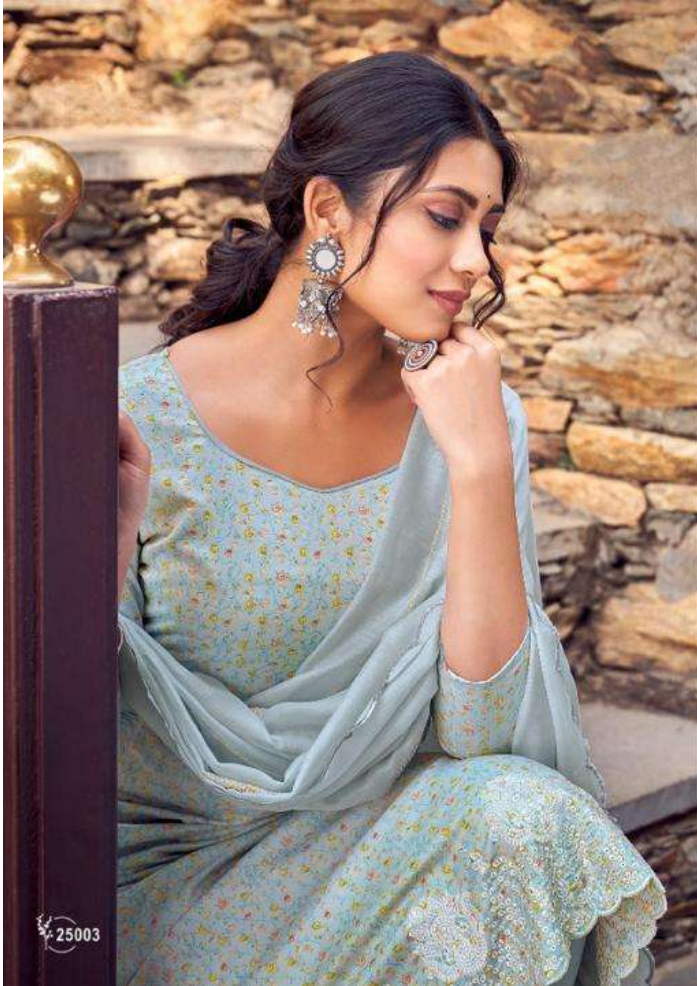

SIMAR

25003

25001

25002

25003

25004

25005

25006

25007

25008

SIMAR

WE ALWAYS BELIEVE IN QUALITY

DESIGN.NO	DESCRIPTION
25001	<p>TOP</p> <p>PURE ERIC COTON WITH SCALPING WORK</p> <p>BOTTOM</p> <p>PURE COTTON SOLID DAYED</p> <p>DUPATTA</p> <p>PURE SILK WITH WORK</p>
25002	
25003	
25004	
25005	
25006	