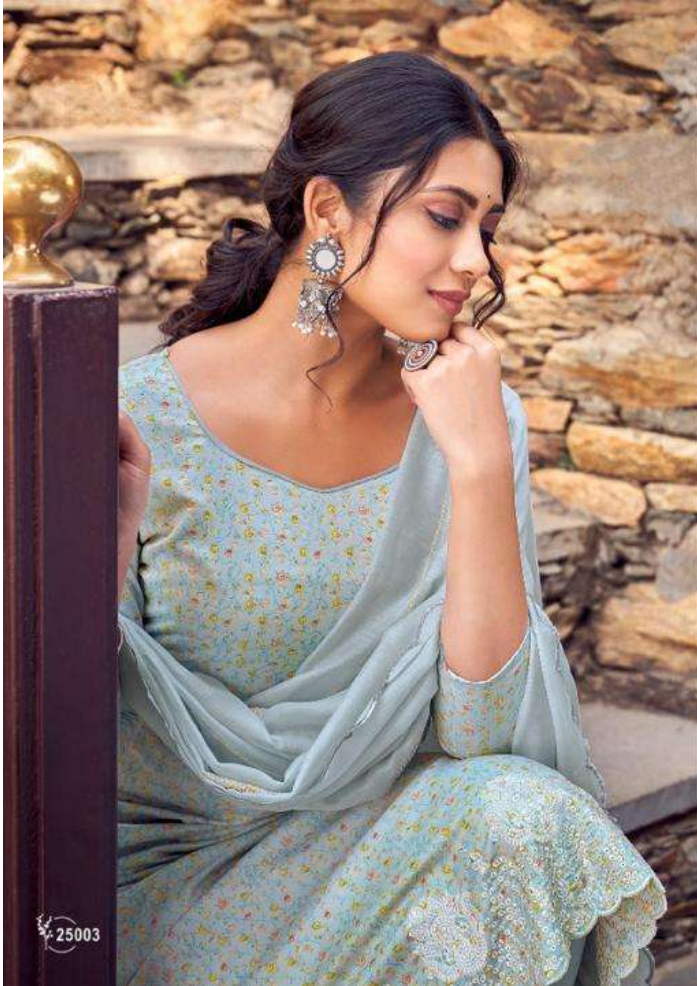

# SIMAR

25003

25001

25002

25003

25004

25005

25006

# SIMAR

WE ALWAYS BELIEVE IN QUALITY

DESIGN.NO	DESCRIPTION
25001	<p><b>TOP</b></p> <p>PURE ERIC COTON WITH SCALPING WORK</p> <p><b>BOTTOM</b></p> <p>PURE COTTON SOLID DAYED</p> <p><b>DUPATTA</b></p> <p>PURE SILK WITH WORK</p>
25002	
25003	
25004	
25005	
25006	