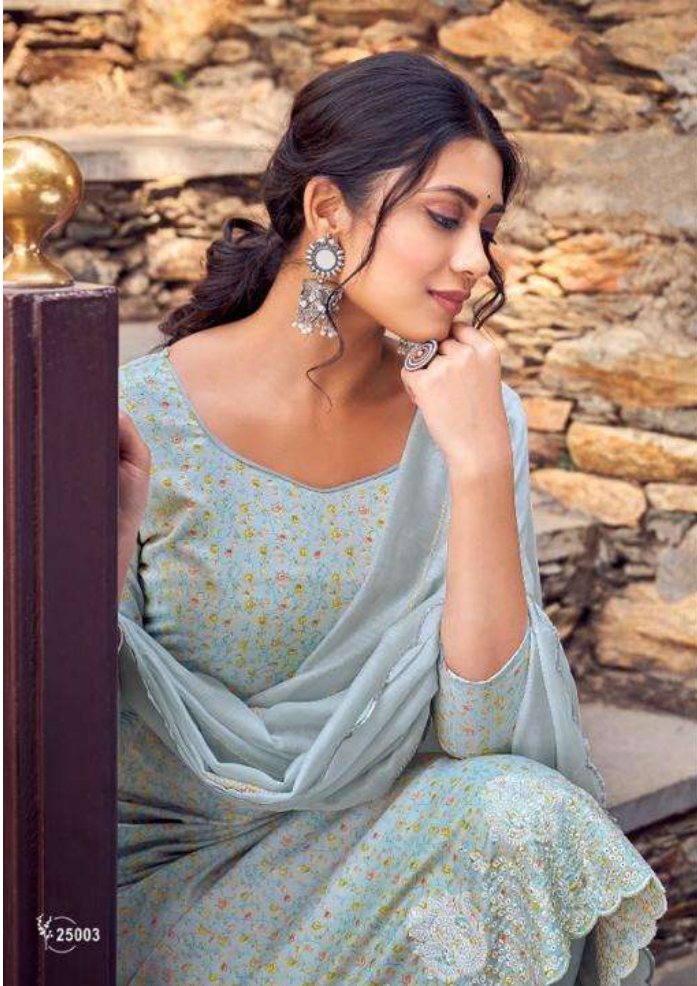

SIMAR

25003

25001

25002

25003

25004

25005

25006

25007

25008

SIMAR

WE ALWAYS BELIEVE IN QUALITY

DESIGN.NO	DESCRIPTION
25001	TOP PURE ERIC COTON WITH SCALPING WORK BOTTOM PURE COTTON SOLID DAYED DUPATTA PURE SILK WITH WORK
25002	
25003	
25004	
25005	
25006	