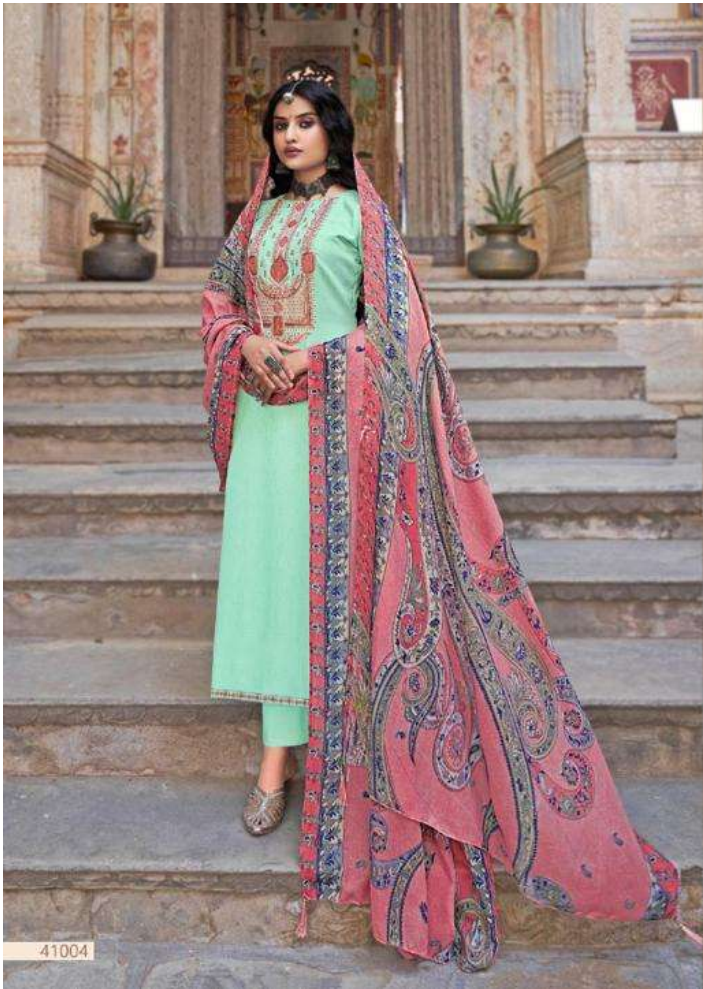

*Noreen*

41001

41003

*Feminine*

Let your self be the beauty you desire our style show our fashion show

41006

41001

41002

DESIGN.NO	DESCRIPTION
41001	<b>TOP</b> PURE JAAM PRINT WITH FANCY WORK
41002	
41003	
41004	<b>BOTTOM</b> PURE COTTON SOLID DAYED
41005	
41006	<b>DUPATTA</b> PURE LAWN PRINT WITH TASSELS
41007	
41008	