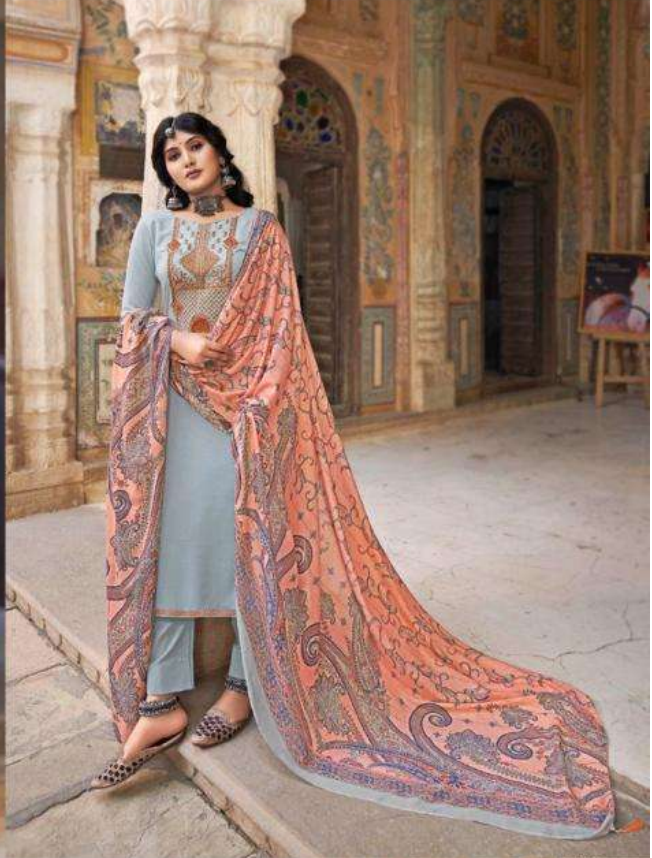

*Noreen*

41001

41003

*Feminine*

Let your self be the beauty you desire our style show our fashion show

41006

41001

41002

DESIGN.NO	DESCRIPTION
41001	<b>TOP</b> PURE JAAM PRINT WITH FANCY WORK
41002	
41003	
41004	<b>BOTTOM</b> PURE COTTON SOLID DAYED
41005	
41006	<b>DUPATTA</b> PURE LAWN PRINT WITH TASSELS
41007	
41008	