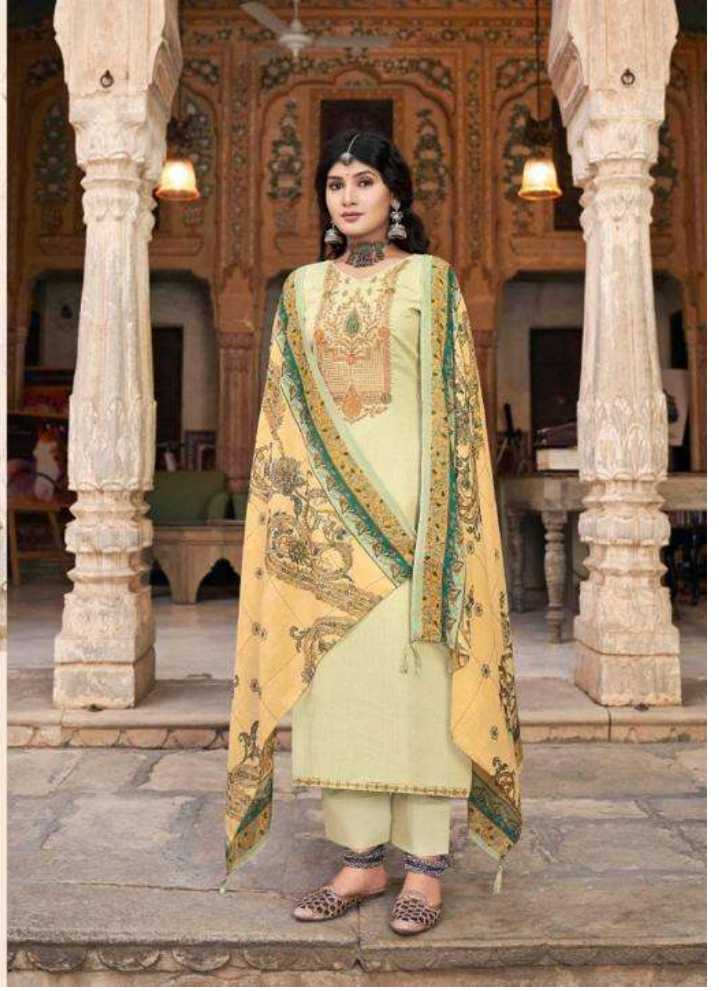

Feminine

41006