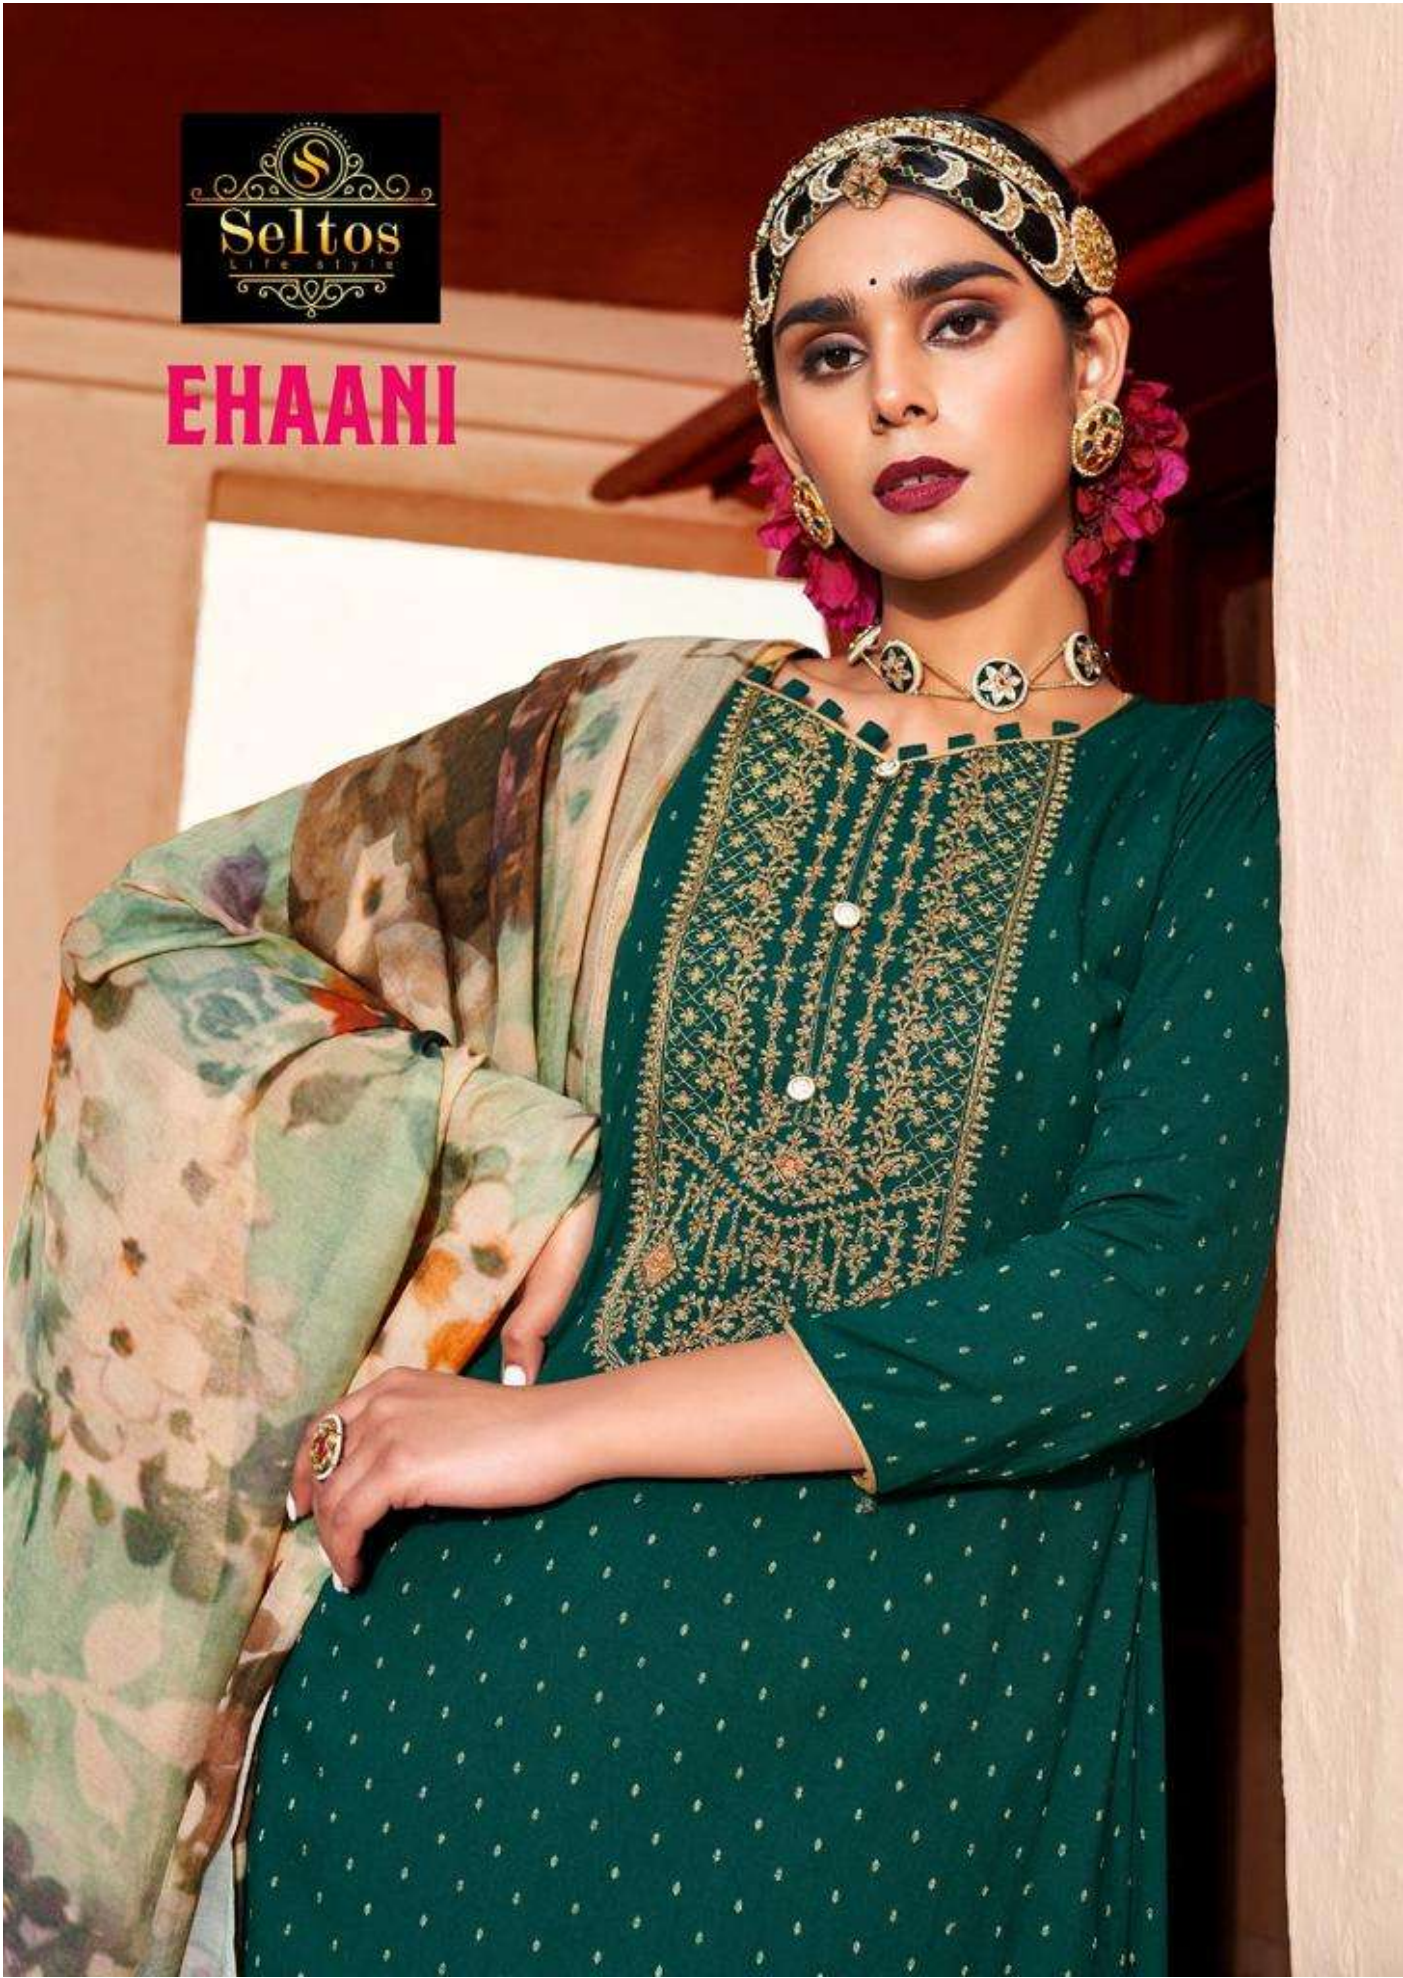

# EHAANI

be fitted with your choice - 34001

presenting natural. 34002

34003 *looking gorgeous*

34004 *Let your light shine*

34005 *Everything has beauty*

34006 *How beautiful is that.*

# EHAANI

WE ALWAYS BELIEVE IN QUALITY

DESIGN.NO	DESCRIPTION
34001	<p><b>TOP</b> PURE REYON VISCOSE BUTI WITH FANCY WORK</p> <p><b>BOTTOM</b> PURE COTTON SOLID DAYED</p> <p><b>DUPATTA</b> PURE MASLIN DIGITAL PRINT</p>
34002	
34003	
34004	
34005	
34006	