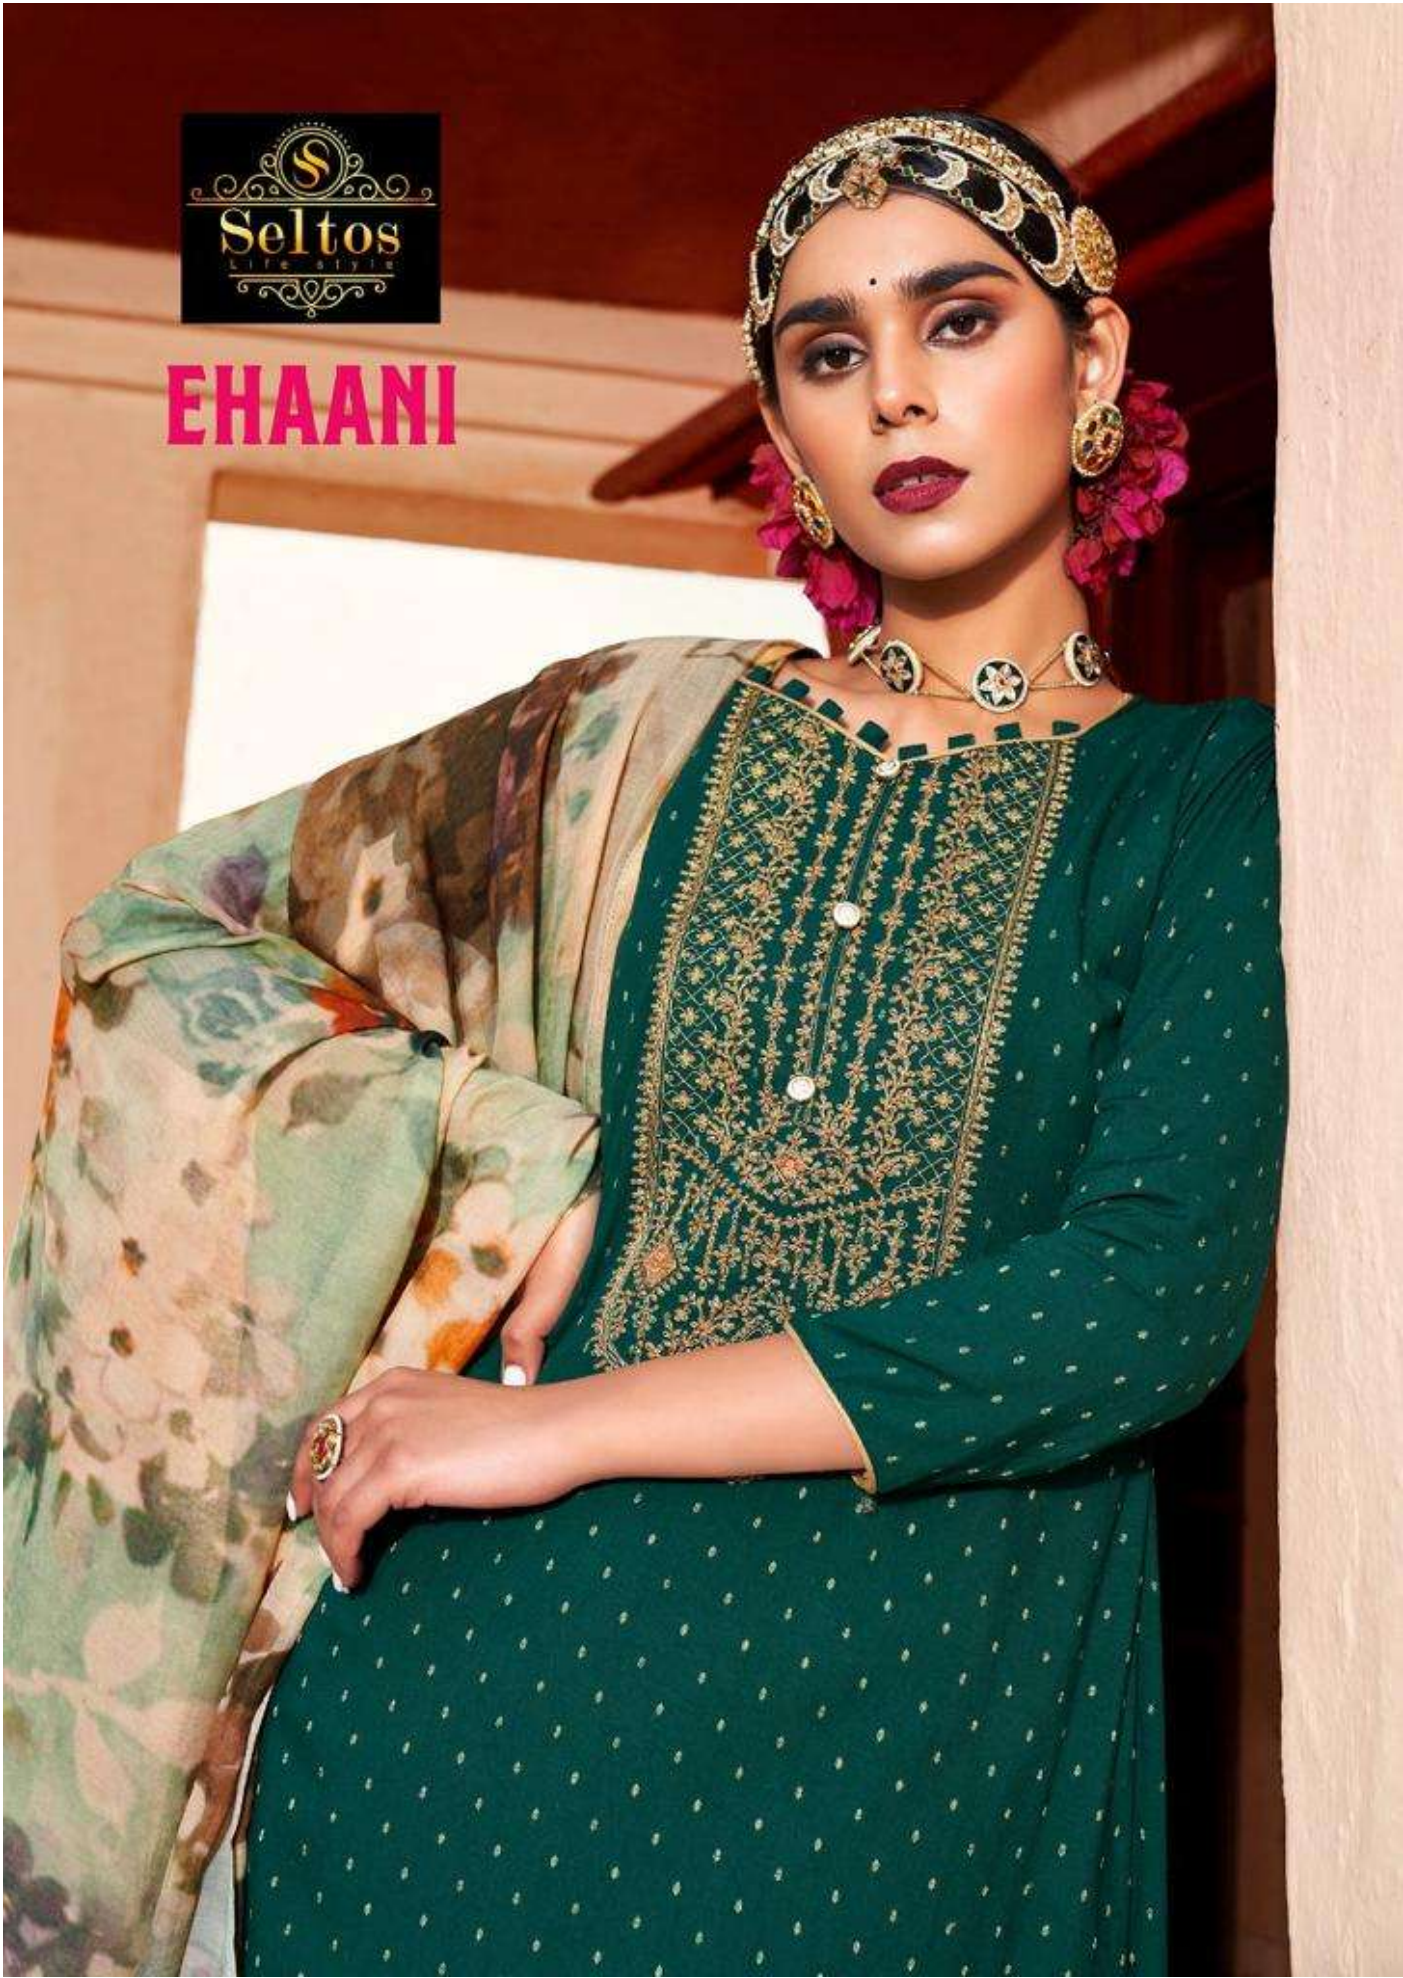

EHAANI

be fitted with your choice - 34001

presenting natural. 34002

34003 *looking gorgeous*

34004 *Let your light shine*

34005 *Everything has beauty*

34006 *How beautiful is that.*

EHAANI

WE ALWAYS BELIEVE IN QUALITY

DESIGN.NO	DESCRIPTION
34001	<p>TOP PURE REYON VISCOSE BUTI WITH FANCY WORK</p> <p>BOTTOM PURE COTTON SOLID DAYED</p> <p>DUPATTA PURE MASLIN DIGITAL PRINT</p>
34002	
34003	
34004	
34005	
34006	