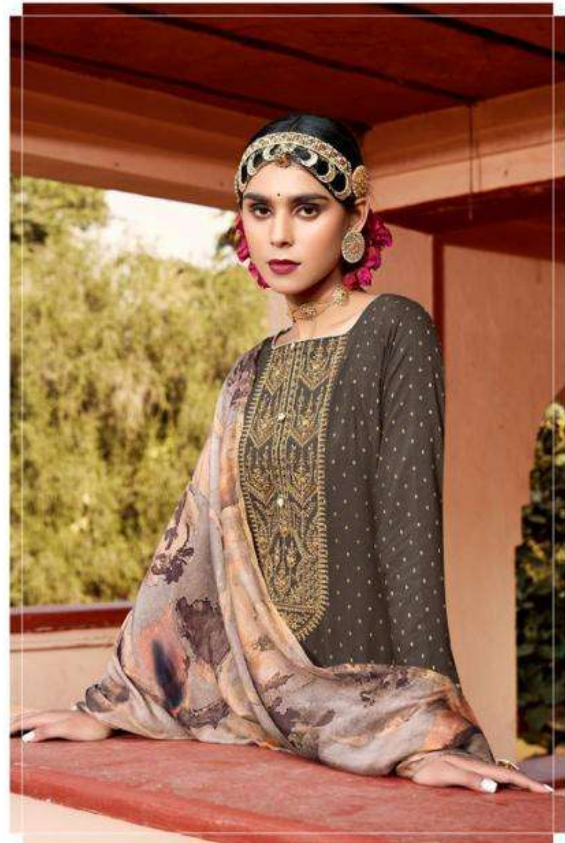

# EHAANI

be fitted with your choice - 34001

presenting natural. 34002

34003 *looking gorgeous*

34004 *Let your light shine*

34005 *Everything has beauty*

34006 *How beautiful is that.*

# EHAANI

WE ALWAYS BELIEVE IN QUALITY

DESIGN.NO	DESCRIPTION
34001	<p><b>TOP</b> PURE REYON VISCOSE BUTI WITH FANCY WORK</p> <p><b>BOTTOM</b> PURE COTTON SOLID DAYED</p> <p><b>DUPATTA</b> PURE MASLIN DIGITAL PRINT</p>
34002	
34003	
34004	
34005	
34006	