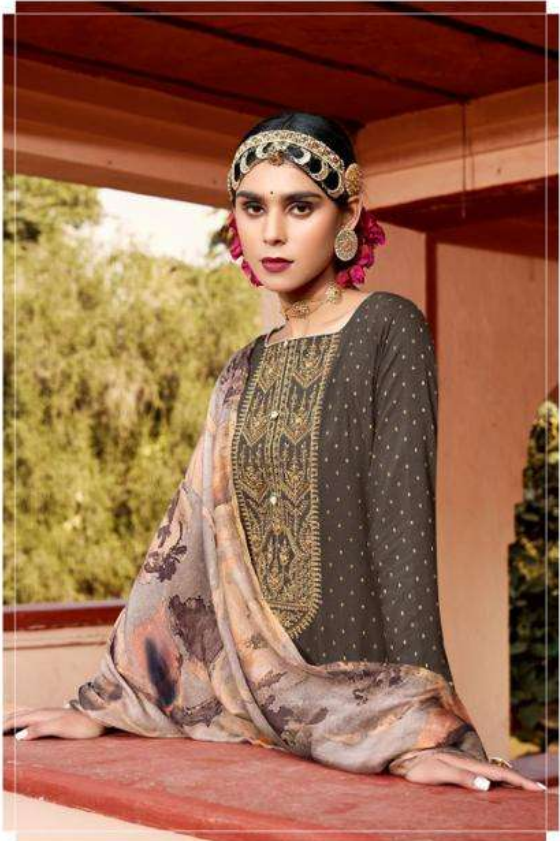

EHAANI

be fitted with your choice - 34001

presenting natural. 34002

34003 *looking gorgeous*

34004 *Let your light shine*

34005 *Everything has beauty*

34006 *How beautiful is that.*

EHAANI

WE ALWAYS BELIEVE IN QUALITY

DESIGN.NO	DESCRIPTION
34001	<p>TOP PURE REYON VISCOSE BUTI WITH FANCY WORK</p> <p>BOTTOM PURE COTTON SOLID DAYED</p> <p>DUPATTA PURE MASLIN DIGITAL PRINT</p>
34002	
34003	
34004	
34005	
34006	