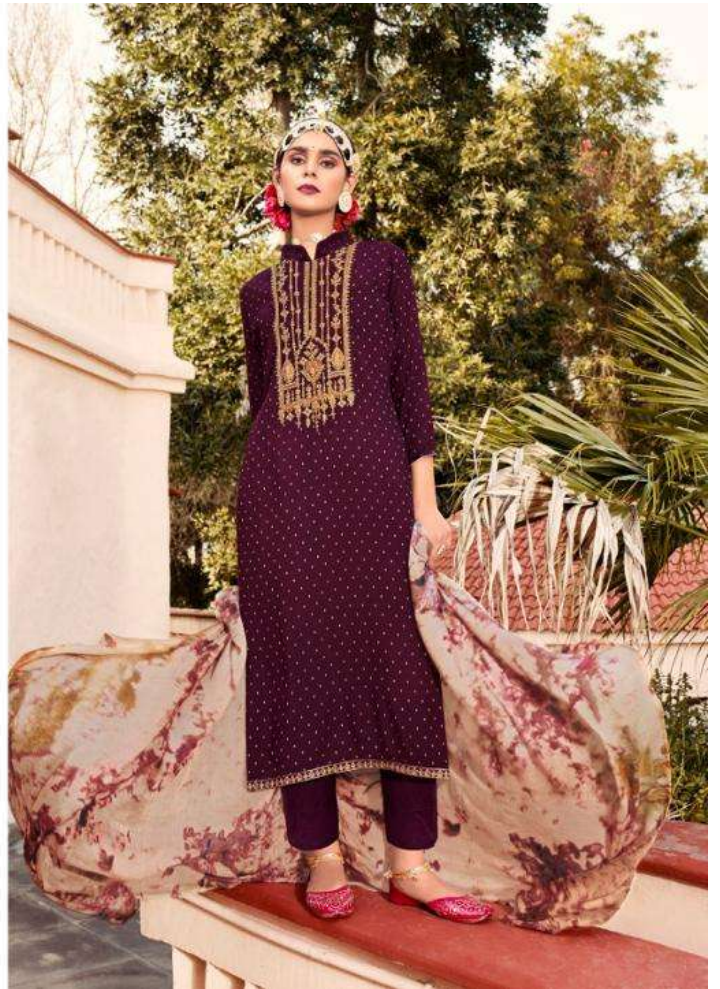

# EHAANI

be fitted with your choice - 34001

presenting natural. 34002

34003 *looking gorgeous*

34004 *Let your light shine*

34005 *Everything has beauty*

34006 *How beautiful is that.*

# EHAANI

WE ALWAYS BELIEVE IN QUALITY

DESIGN.NO	DESCRIPTION
34001	<p><b>TOP</b> PURE REYON VISCOSE BUTI WITH FANCY WORK</p> <p><b>BOTTOM</b> PURE COTTON SOLID DAYED</p> <p><b>DUPATTA</b> PURE MASLIN DIGITAL PRINT</p>
34002	
34003	
34004	
34005	
34006	