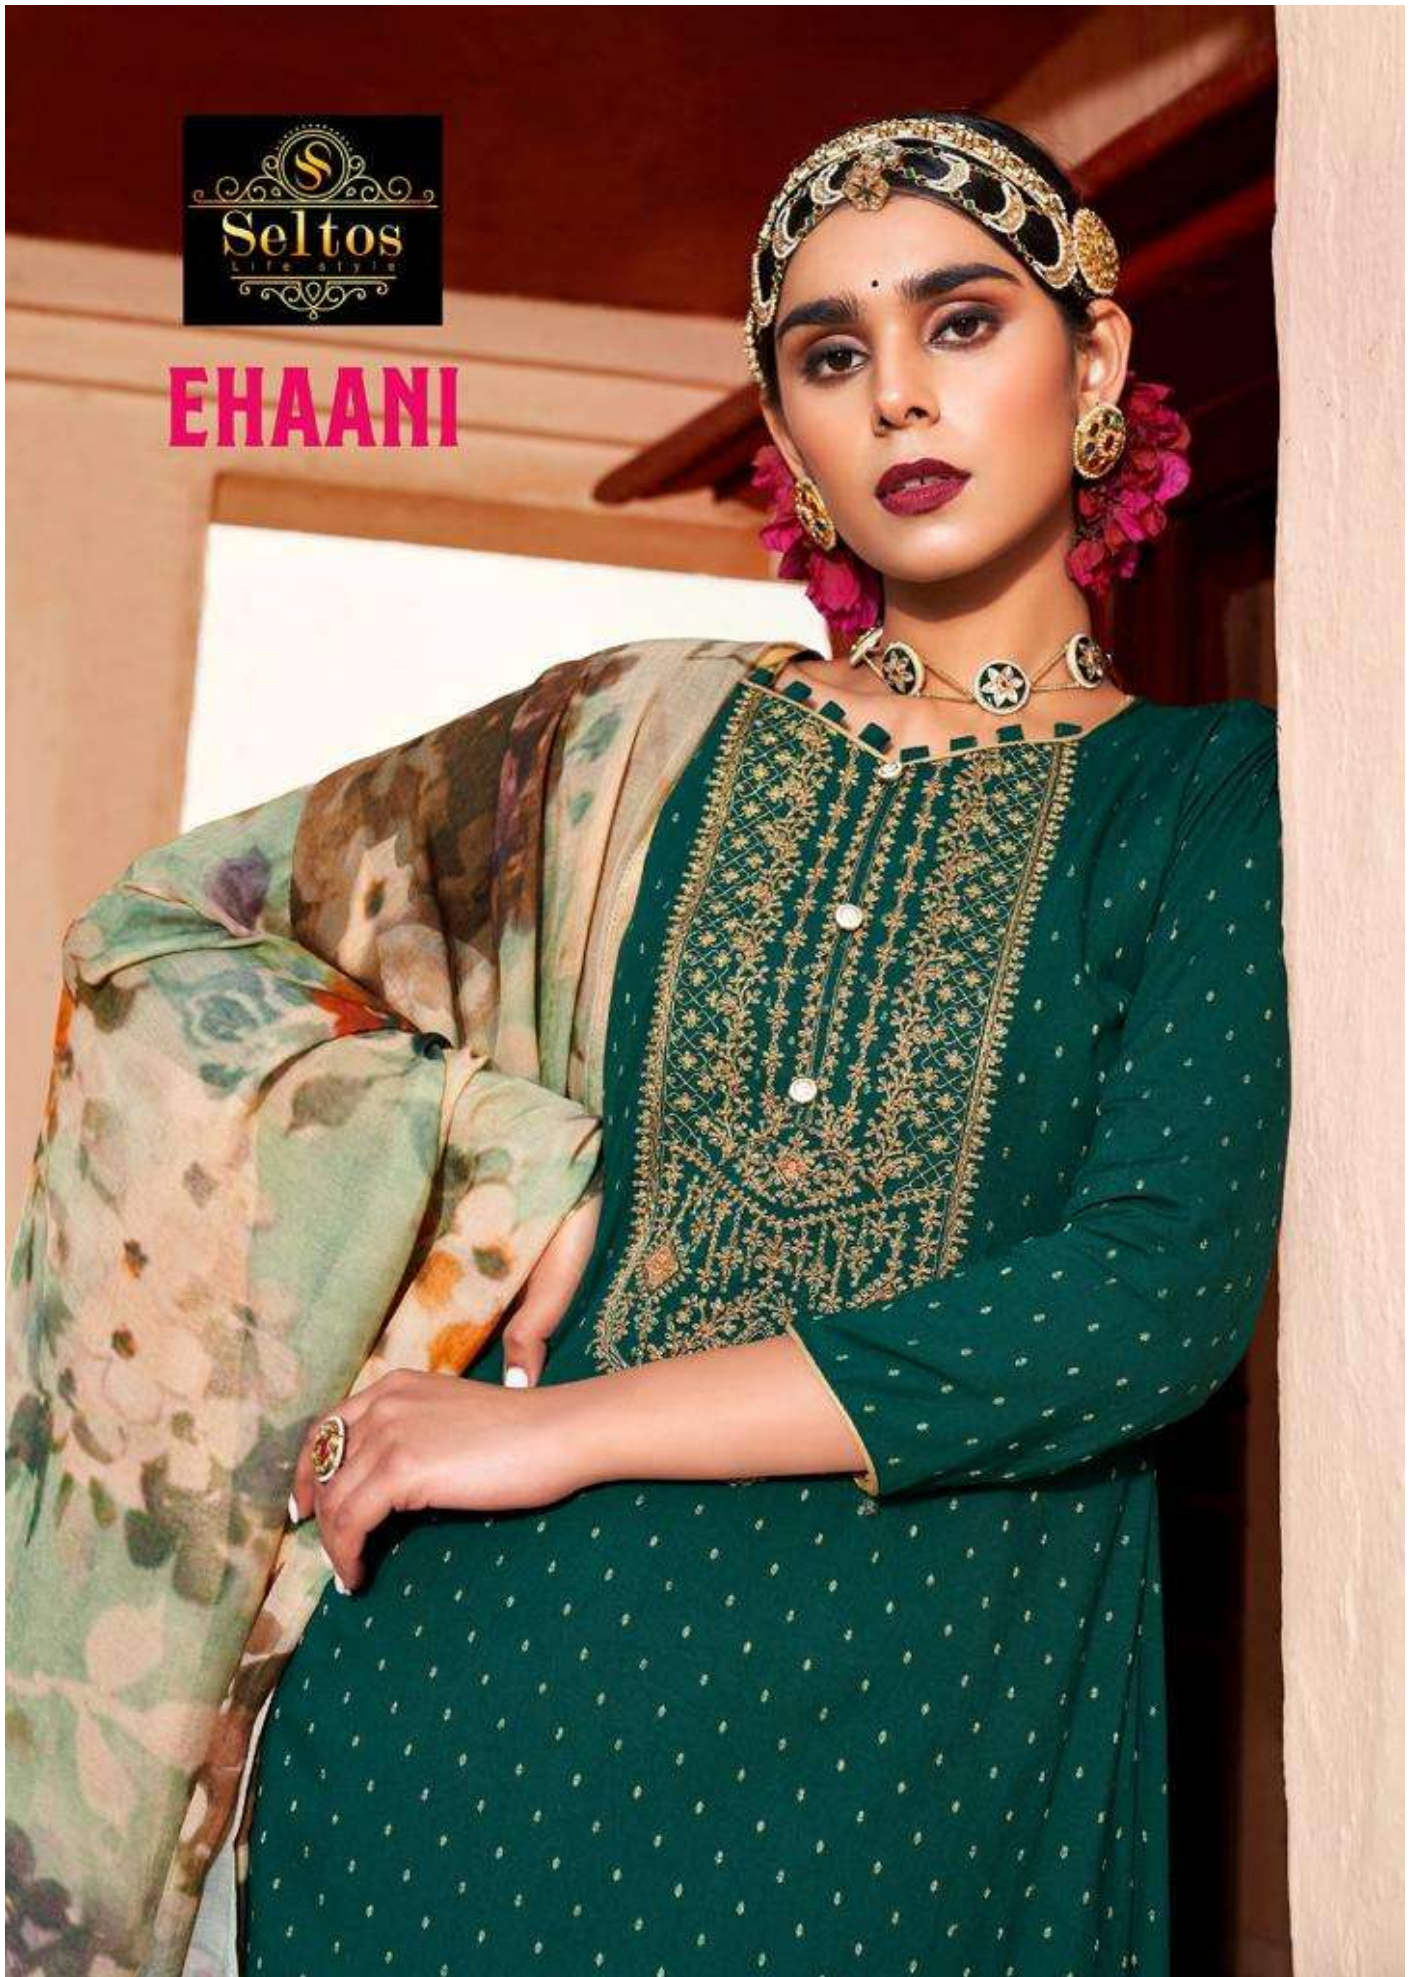

# EHAANI

be fitted with your choice - 34001

presenting natural. 34002

34003 *looking gorgeous*

34004 *Let your light shine*

34005 *Everything has beauty*

34006 *How beautiful is that.*

# EHAANI

WE ALWAYS BELIEVE IN QUALITY

DESIGN.NO	DESCRIPTION
34001	<p><b>TOP</b> PURE REYON VISCOSE BUTI WITH FANCY WORK</p> <p><b>BOTTOM</b> PURE COTTON SOLID DAYED</p> <p><b>DUPATTA</b> PURE MASLIN DIGITAL PRINT</p>
34002	
34003	
34004	
34005	
34006	