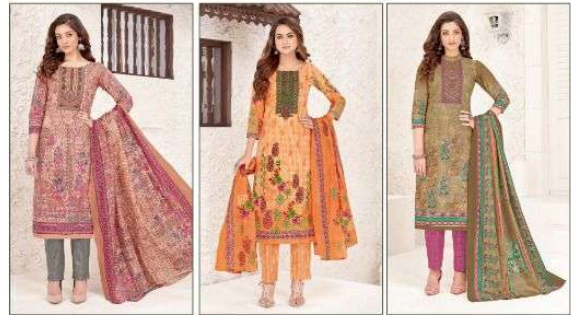

3802

3803

3804

3805

3806

| | |
|----------------------|-------------|
| Catlogue Name | MEHER VOL-7 |
| Total No. Of Designs | 12 |
| No. Of Set-1 Parcel | 8 |
| No. Of Pcs-1 Parcel | 96 |

Meher
VOL-7

kala
feminine forever & ever...