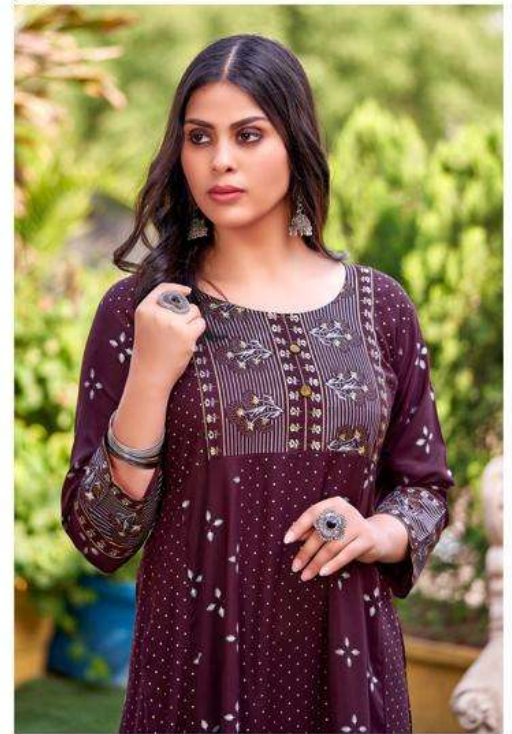

JN
jinesh_{NX}

COCKTAIL

Vol - 1

1002

WOMEN IN TIME
#WAY OF LIFE

COLOR CRUSH
#LOOK IN THE EYES

1003

MISTY QUEEN

#SENSE OF BEAUTY

1004

STYLE ICON
THE NEW LOOK

1005

GLAM DIVA
#TASTE OF LUXURY

PARTY ON

#BEAUTY IS YOU

11007