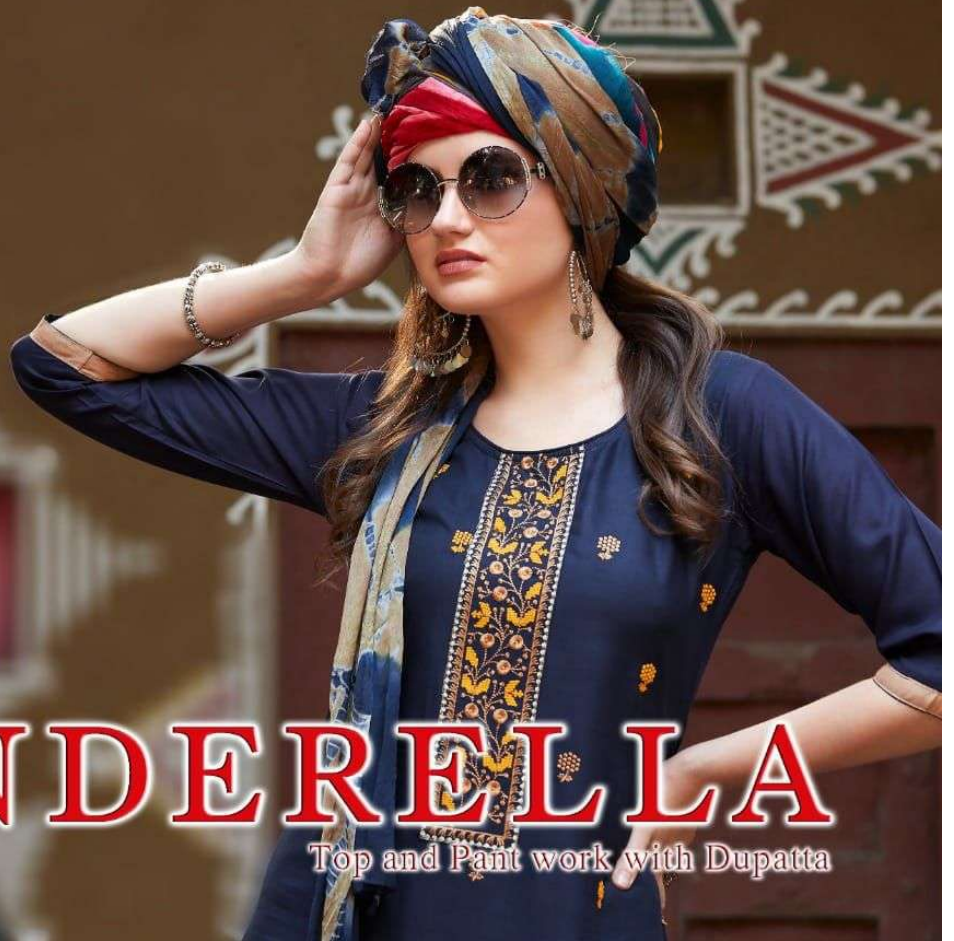

TM

V Pradeep Trust..ll

CINDERELLA

Top and Pant work with Dupatta

003

MANJEERA
CINDERELLA

004

MANVEERA