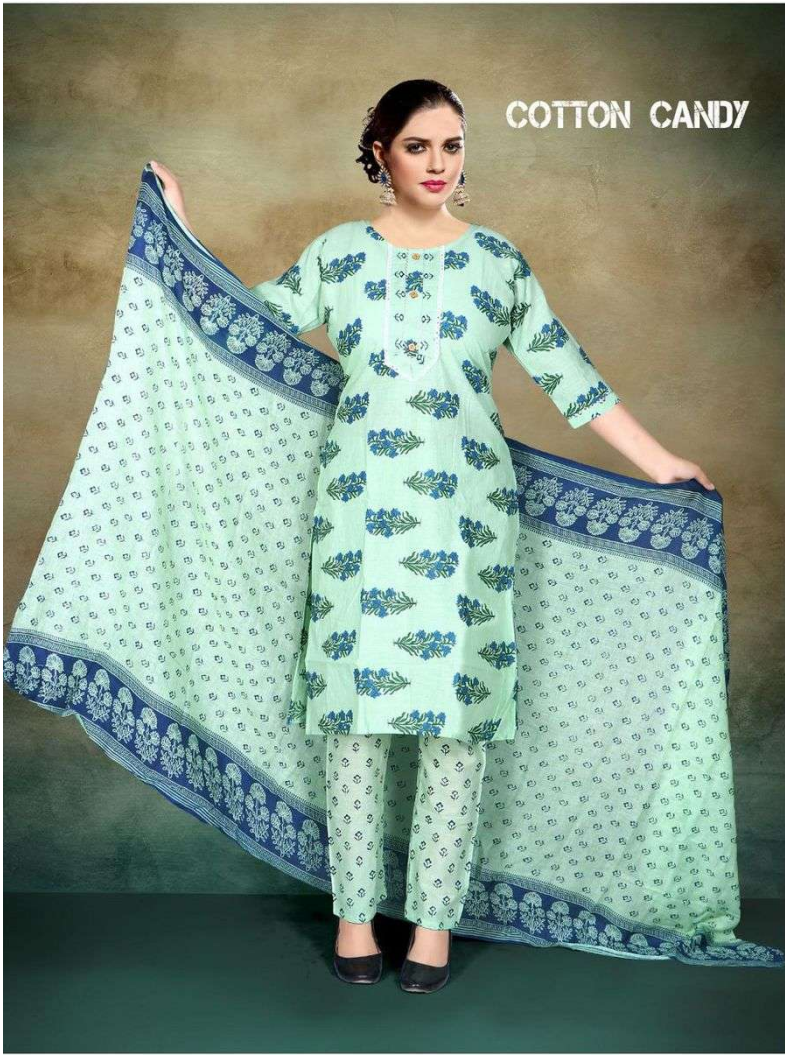

COTTON CANDY

Glory

extraordinary

006