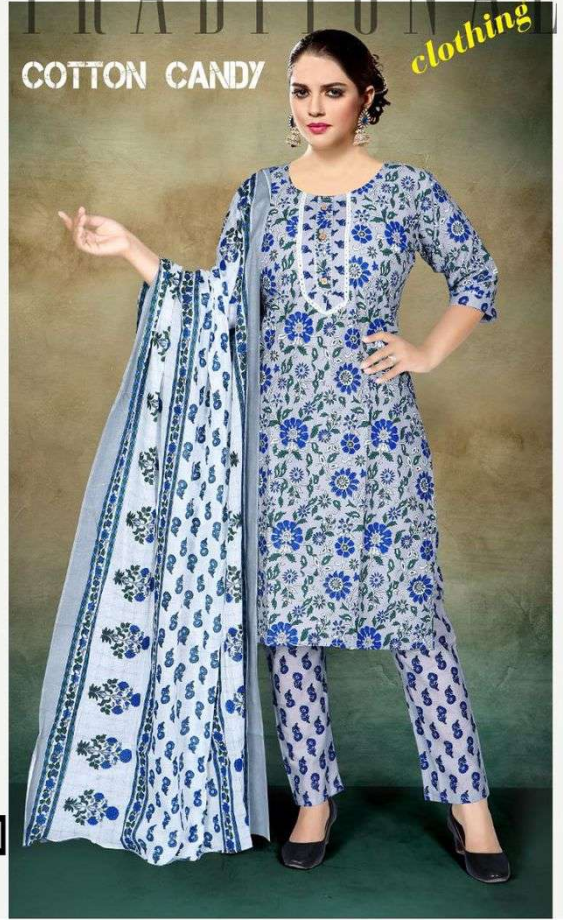

COTTON CANDY

TOP / PANT / DUPATTA

6. Designs

L XL XXL

001

TRADITIONAL

COTTON CANDY

clothing

COTTON CANDY

extraordinary
Glory

002

003

COTTON CANDY

COLOUR

COTTON CANDY

005