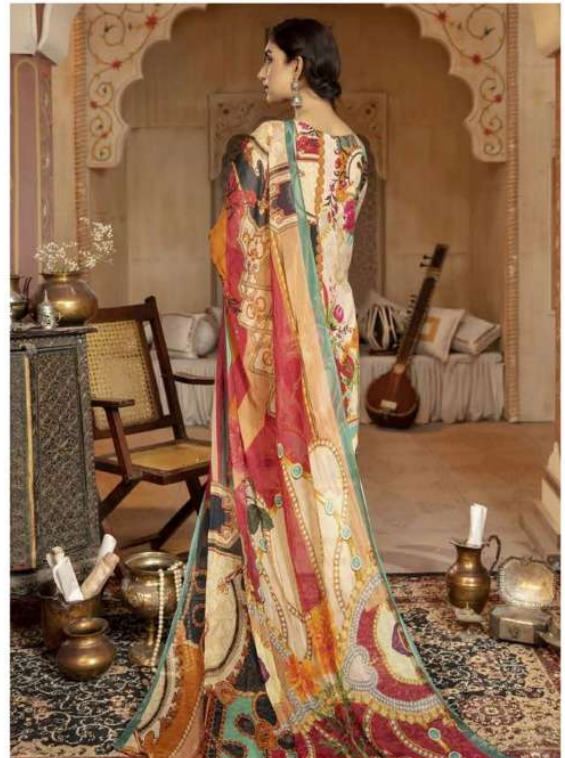

SAFINAZ

Lia Khan

Design#02

Front Dyed Schiffli Lawn Embroidered Front 0.8 MTR
Back & Digital Printed Lawn 1 PC
Sleeves
Dupatta Digital Printed Dupatta 2.5 Yard
Trouser Dyed Cotton Trouser 2.5 Yard
Patch Embroidered Patch For Front 1 PC

SAFINAZ

Lia Khan

Design#03

Front Dyed Schiffli Lawn Embroidered Front 0.8 MTR
Back & Digital Printed Lawn 1 PC
Sleeves
Dupatta Digital Printed Dupatta 2.5 Yard
Trouser Dyed Cotton Trouser 2.5 Yard
Patch Embroidered Patch For Front 1 PC

SAFINAZ

Lia Khan

Design#04

Front	Dyed Schiffli Lawn Embroidered Front 0.8 MTR
Back & Sleeves	Digital Printed Lawn 1 PC
Dupatta	Digital Printed Dupatta 2.5 Yard
Trouser	Dyed Cotton Trouser 2.5 Yard
Patch	Embroidered Patch For Front 1 PC