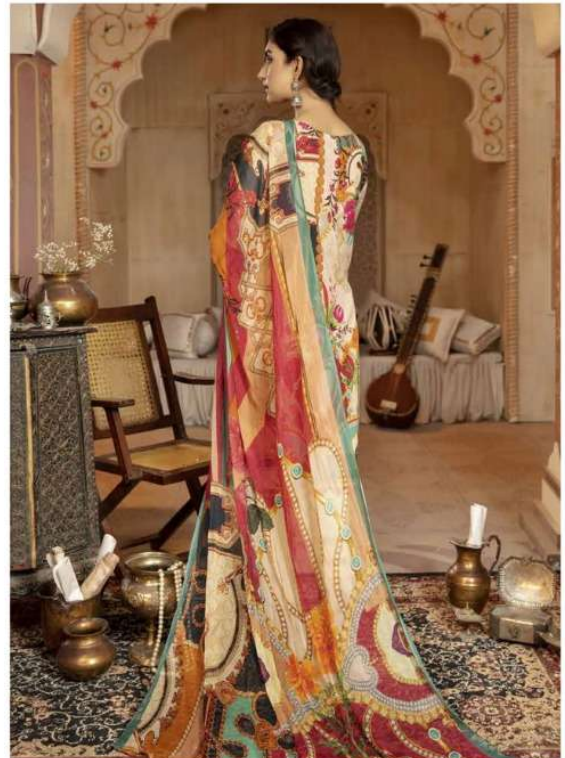

SAFINAZ

Lia Khan

Design#04

Front	Dyed Schiffli Lawn Embroidered Front 0.8 MTR
Back & Sleeves	Digital Printed Lawn 1 PC
Dupatta	Digital Printed Dupatta 2.5 Yard
Trouser	Dyed Cotton Trouser 2.5 Yard
Patch	Embroidered Patch For Front 1 PC