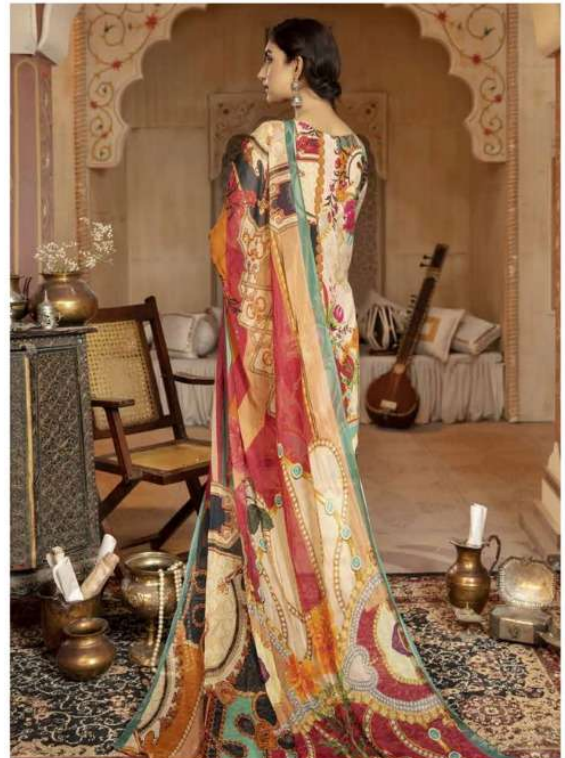

SAFINAZ

Lia Khan

Design#04

Front Dyed Schiffli Lawn Embroidered Front 0.8 MTR
Back & Digital Printed Lawn 1 PC
Sleeves
Dupatta Digital Printed Dupatta 2.5 Yard
Trousers Dyed Cotton Trousers 2.5 Yard
Patch Embroidered Patch For Front 1 PC