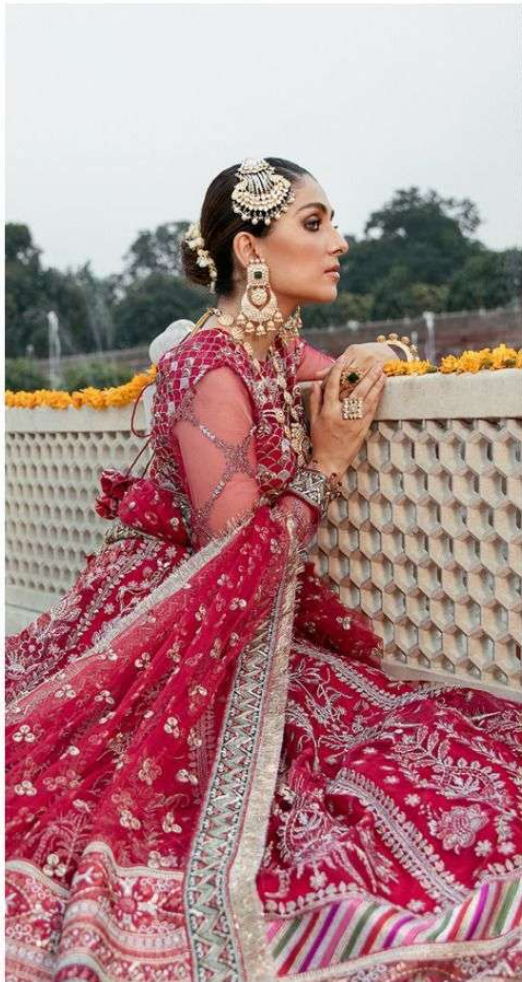

ASIM JOFA®

**TOP-** HAVEY NET WITH FANCY EMBROIDERY WITH HANDWORK

**BOTTOM-** HAVEY SANTOON

**DUPATTA -** HAVEY FANCY EMBROIDERY WORK

**D.No. 56082**

Ⓟ DRY CLEAN ONLY.  
ⓧ DO NOT USE ANY BLEACH OR STAIN REMOVING CHEMICAL.  
🧊 IRON THE FABRIC AT MODERATE TEMPERATURE.