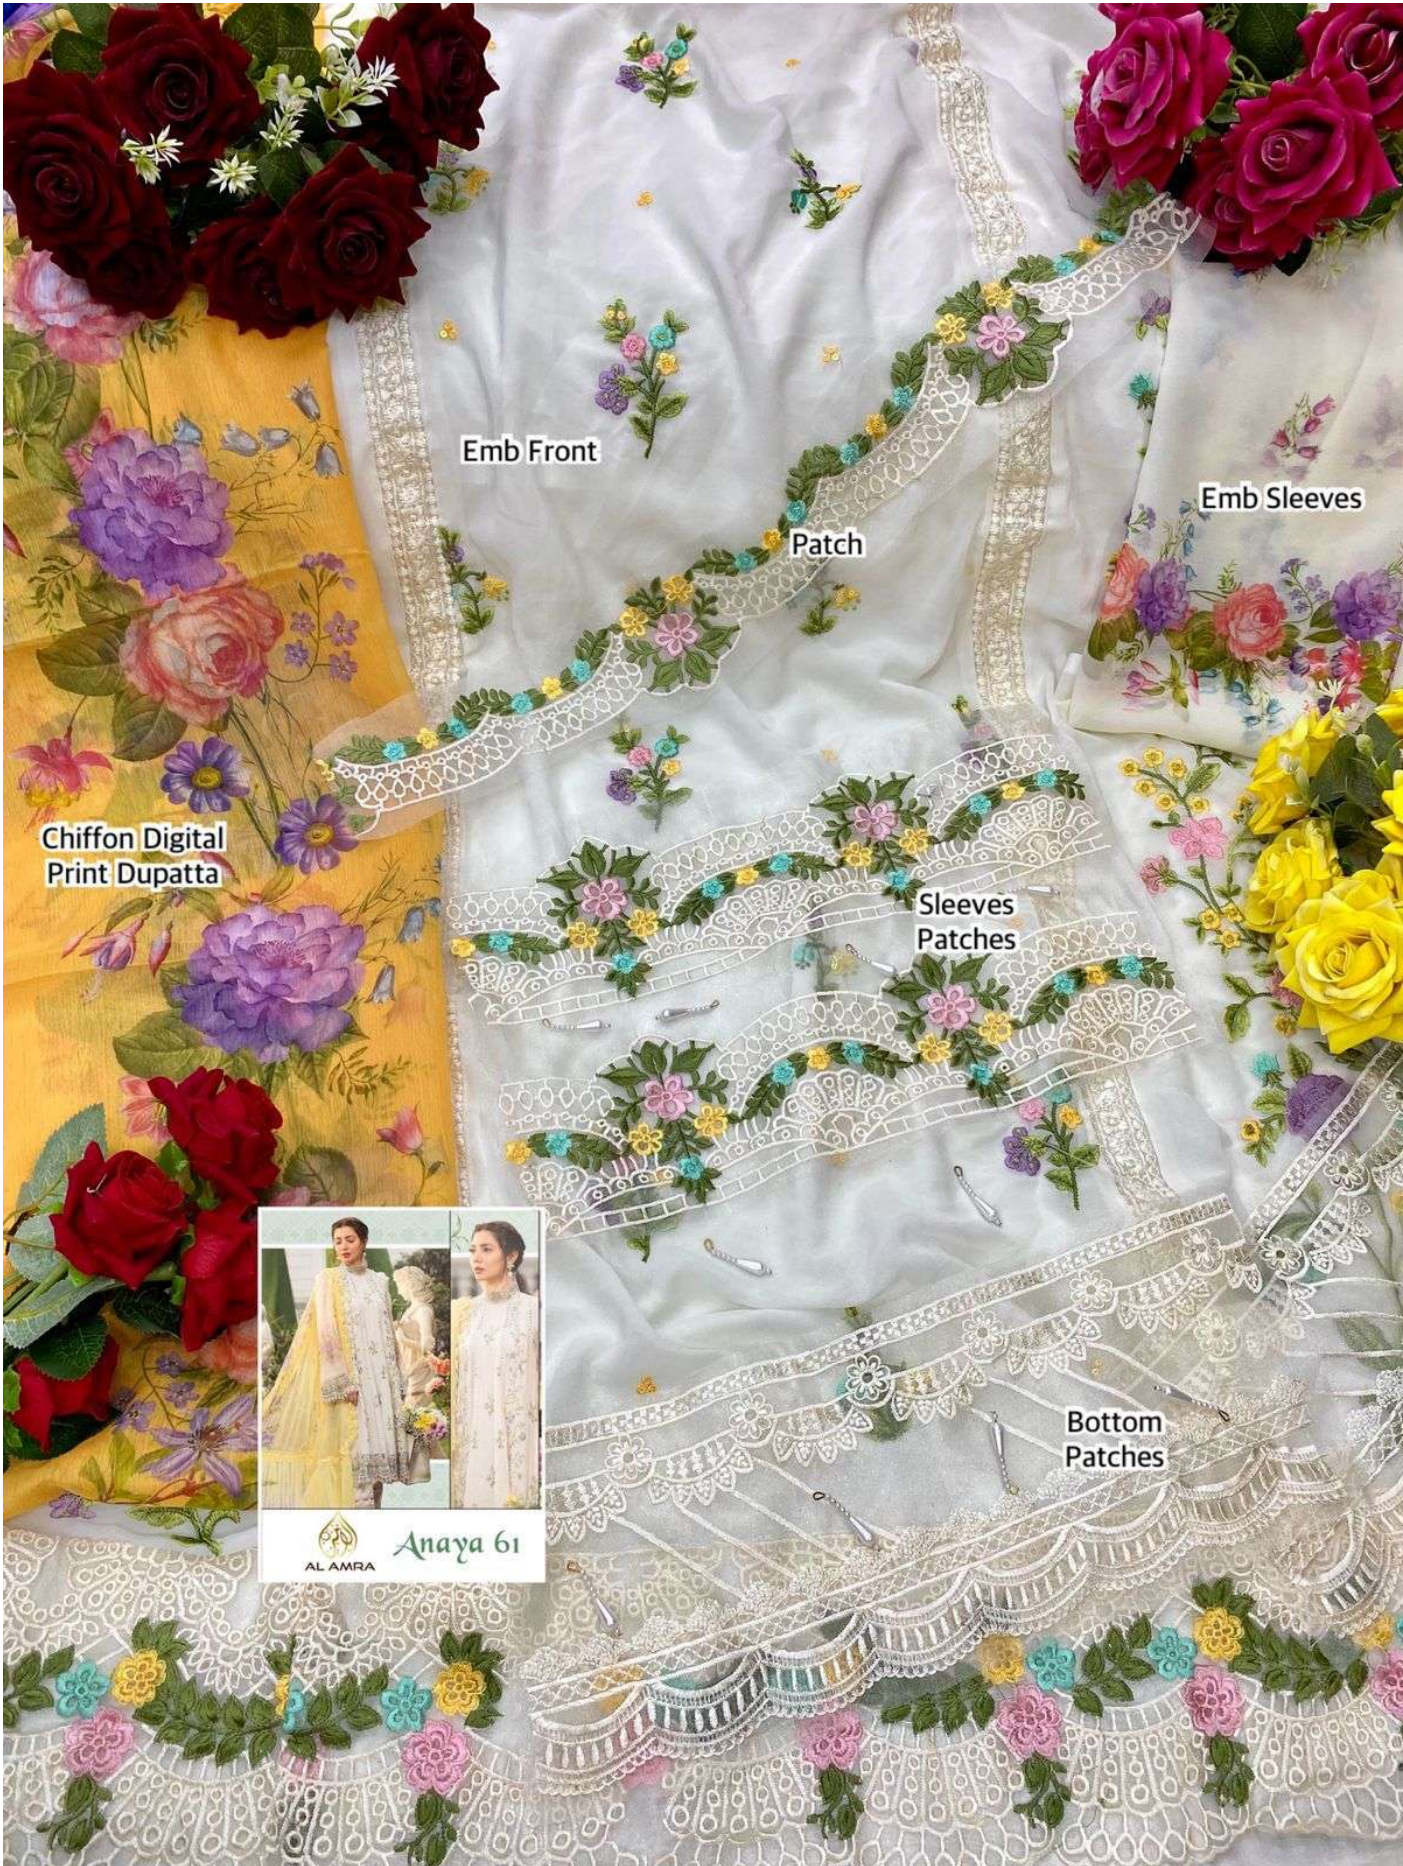

# Anaya 61

**Top : Georgett with embroidery**  
**Bottom : Santoon with Embroidery**  
**Inner : Santoon**  
**Dupatta : Chiffon With Digital Printed**

# Anaya 61

**Top : Georgett with embroidery**  
**Bottom : Santoon with Embroidery**  
**Inner : Santoon**  
**Dupatta : Chiffon With Digital Printed**

Emb Front

Emb Sleeves

Patch

Chiffon Digital  
Print Dupatta

Sleeves  
Patches

Bottom  
Patches

AL AMRA Anaya 61