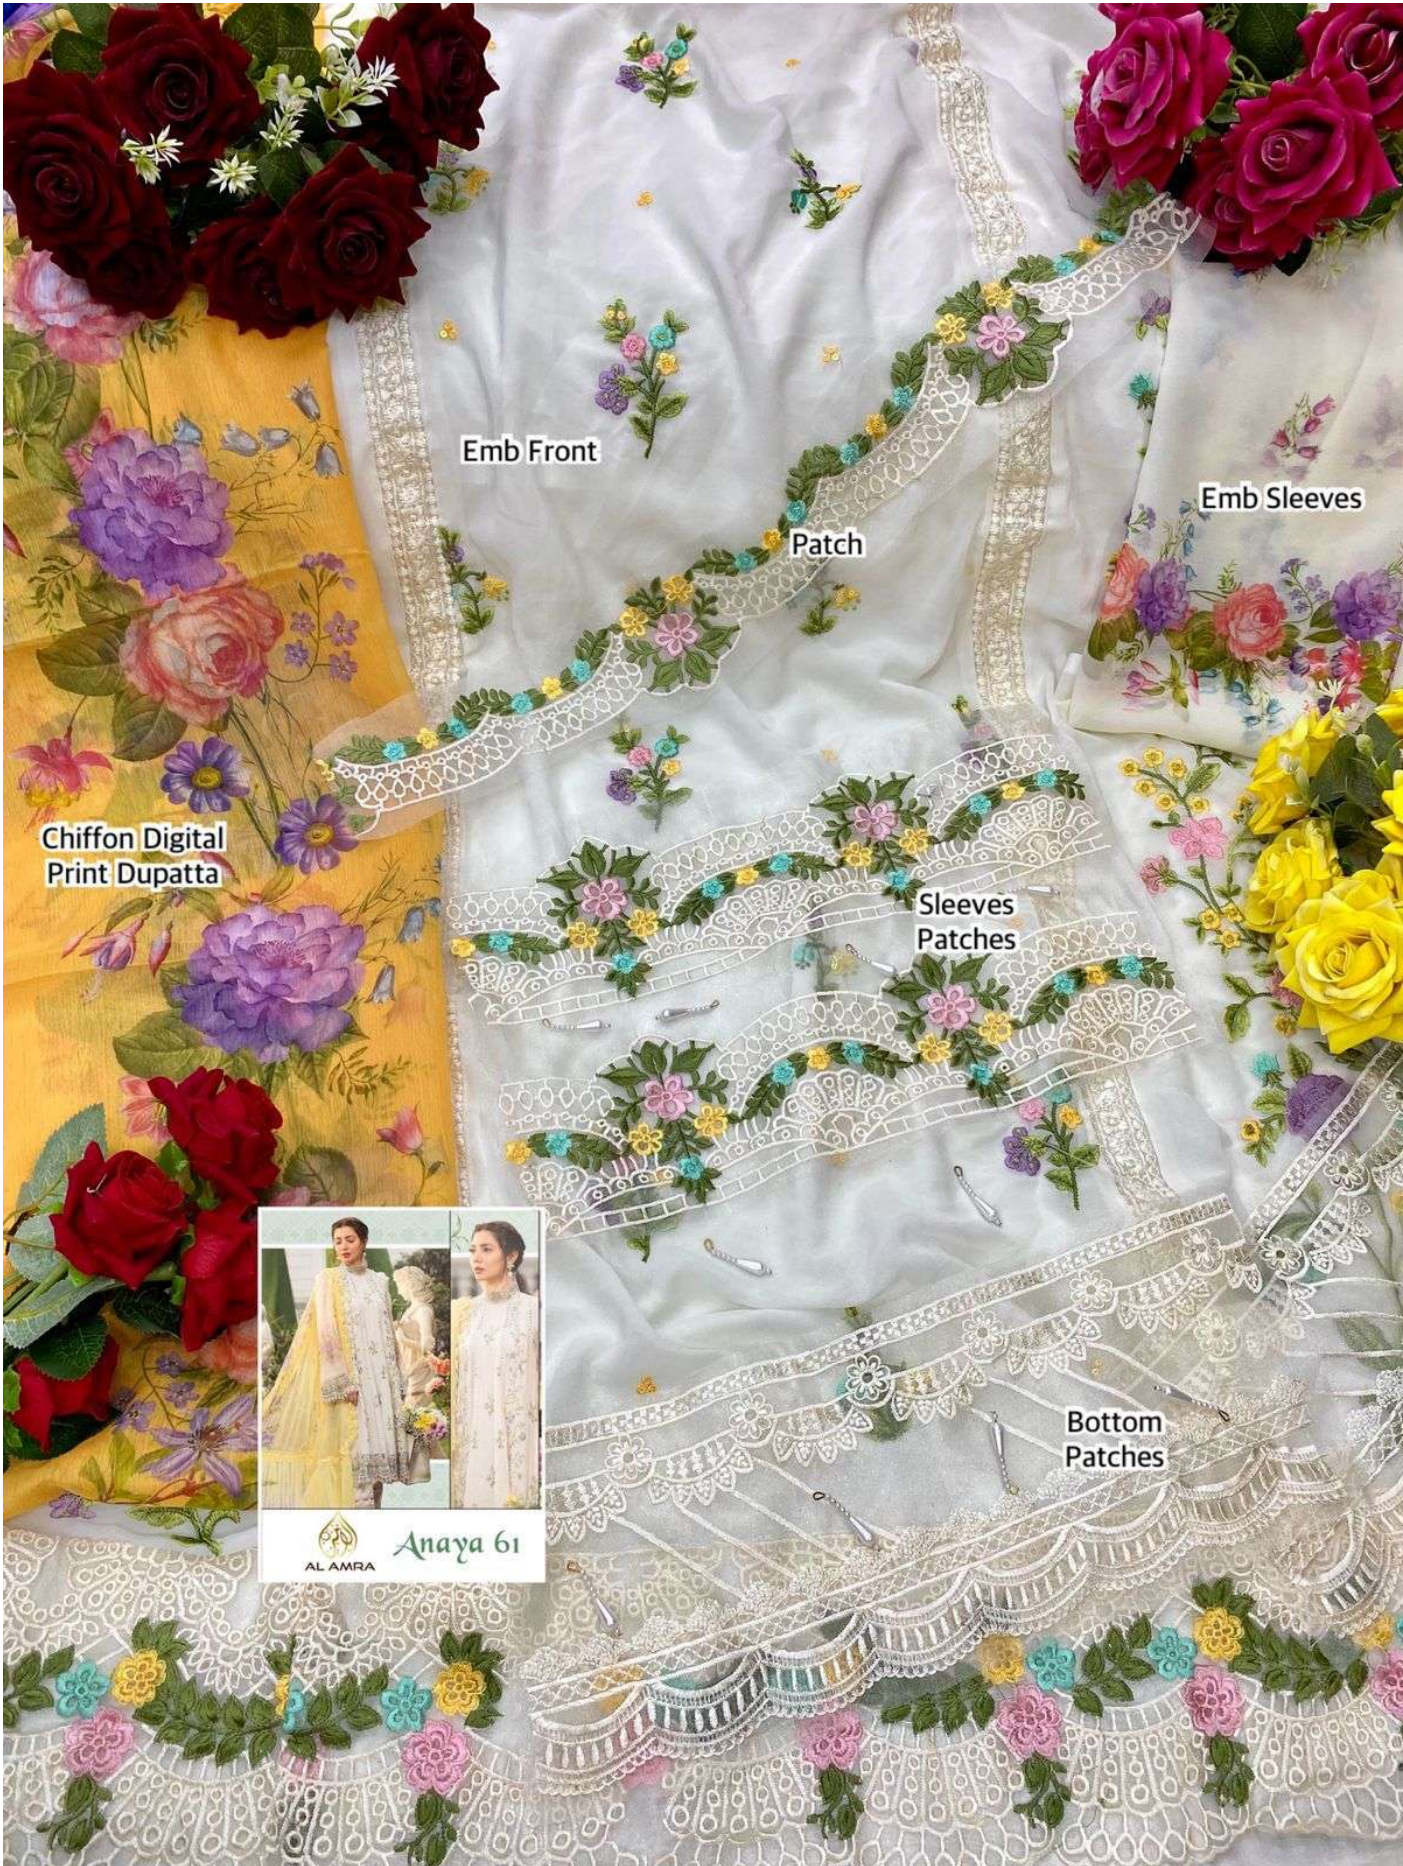

Anaya 61

Top : Georgett with embroidery
Bottom : Santoon with Embroidery
Inner : Santoon
Dupatta : Chiffon With Digital Printed

Anaya 61

Top : Georgett with embroidery
Bottom : Santoon with Embroidery
Inner : Santoon
Dupatta : Chiffon With Digital Printed

Emb Front

Emb Sleeves

Patch

Chiffon Digital
Print Dupatta

Sleeves
Patches

Bottom
Patches

AL AMRA Anaya 61