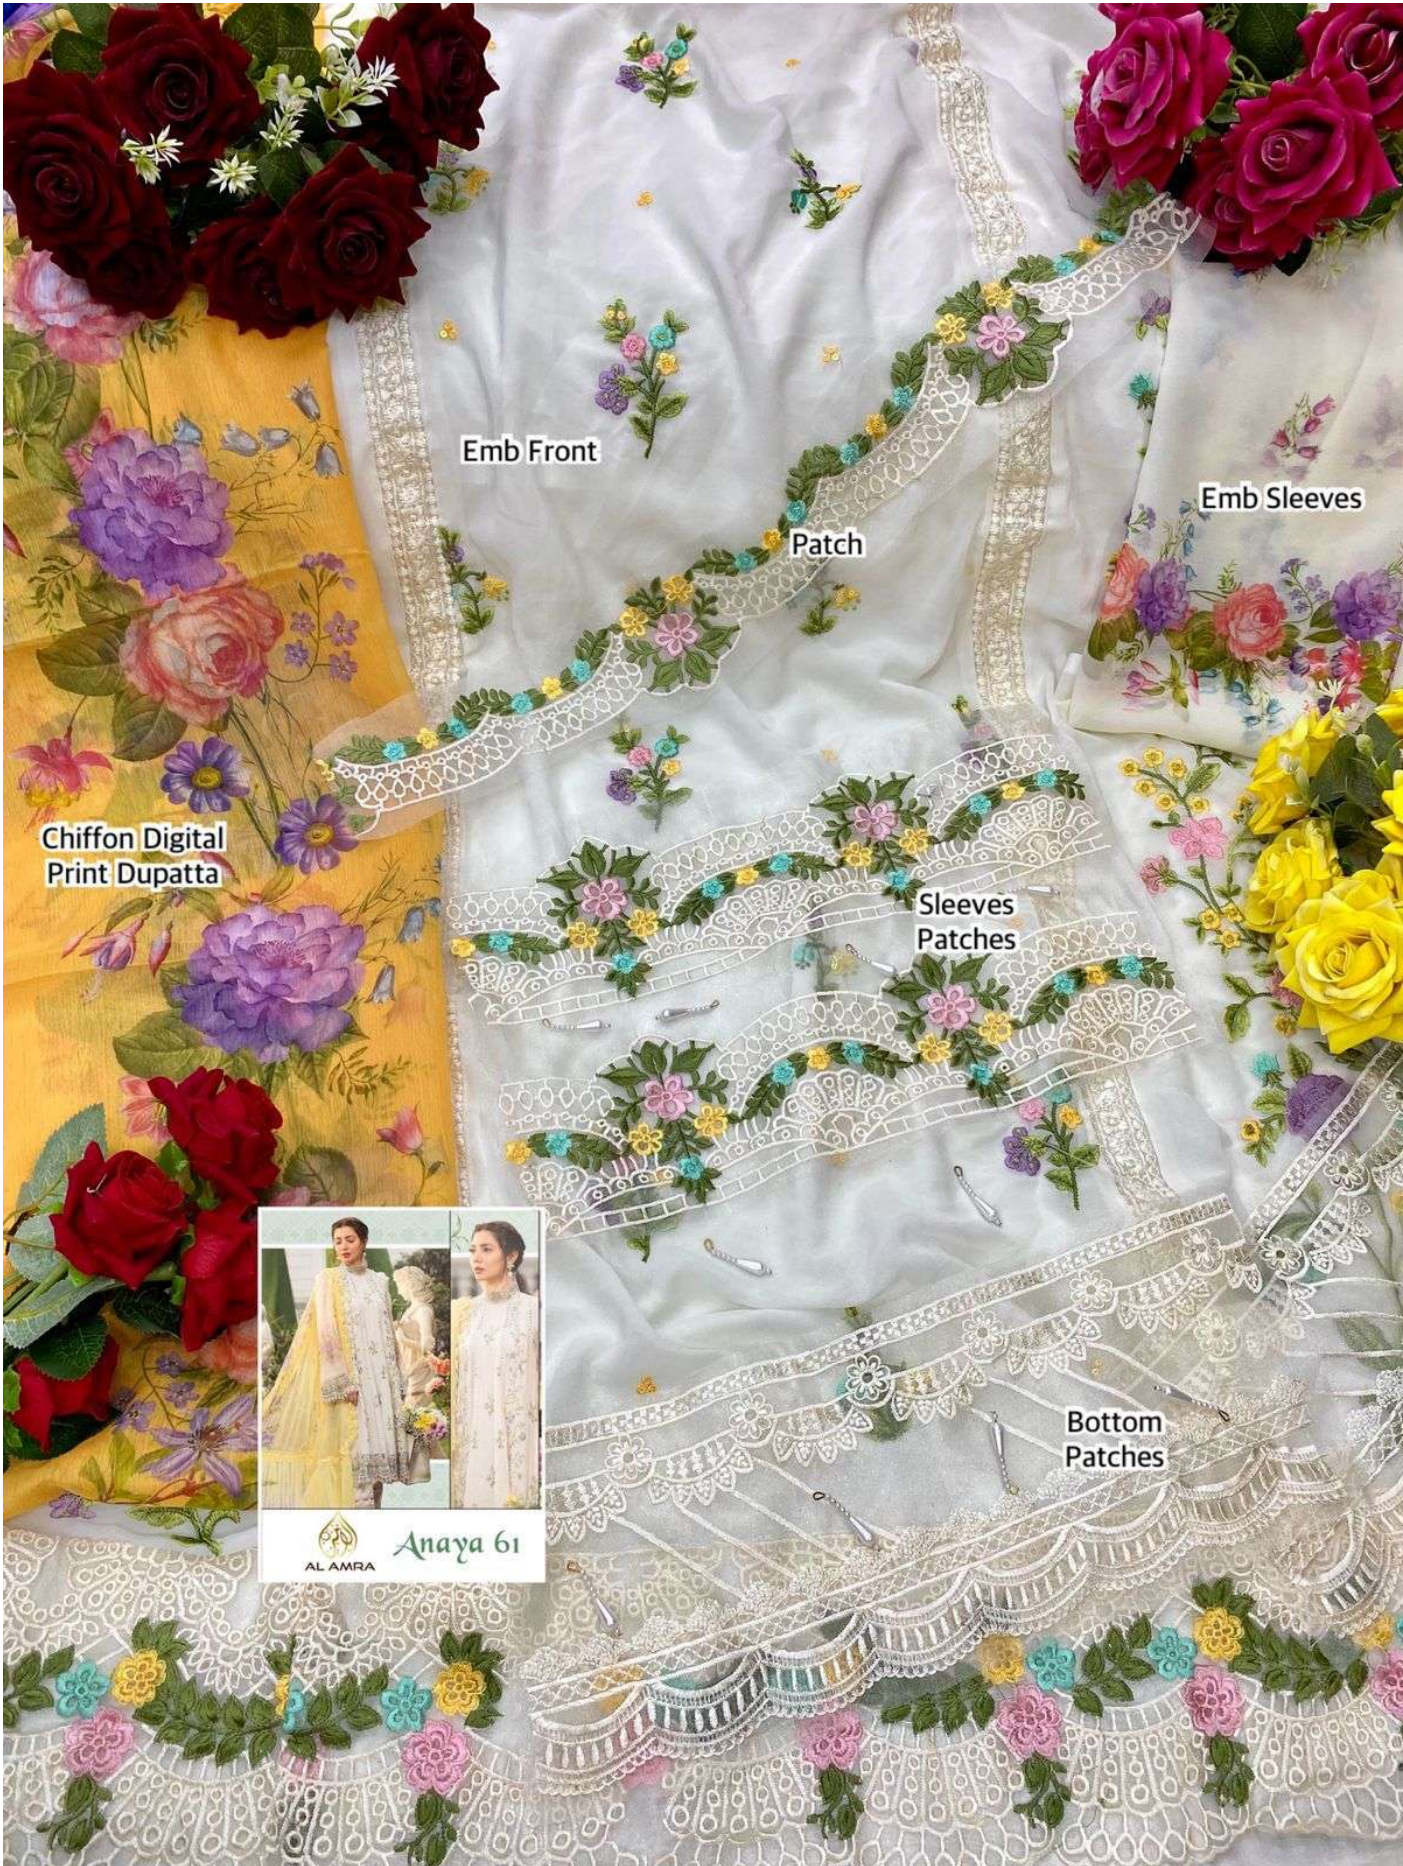

Anaya 61

Top : Georgett with embroidery
Bottom : Santoon with Embroidery
Inner : Santoon
Dupatta : Chiffon With Digital Printed

Anaya 61

Top : Georgett with embroidery
Bottom : Santoon with Embroidery
Inner : Santoon
Dupatta : Chiffon With Digital Printed

Emb Front

Emb Sleeves

Patch

Chiffon Digital
Print Dupatta

Sleeves
Patches

Bottom
Patches

AL AMRA

Anaya 61