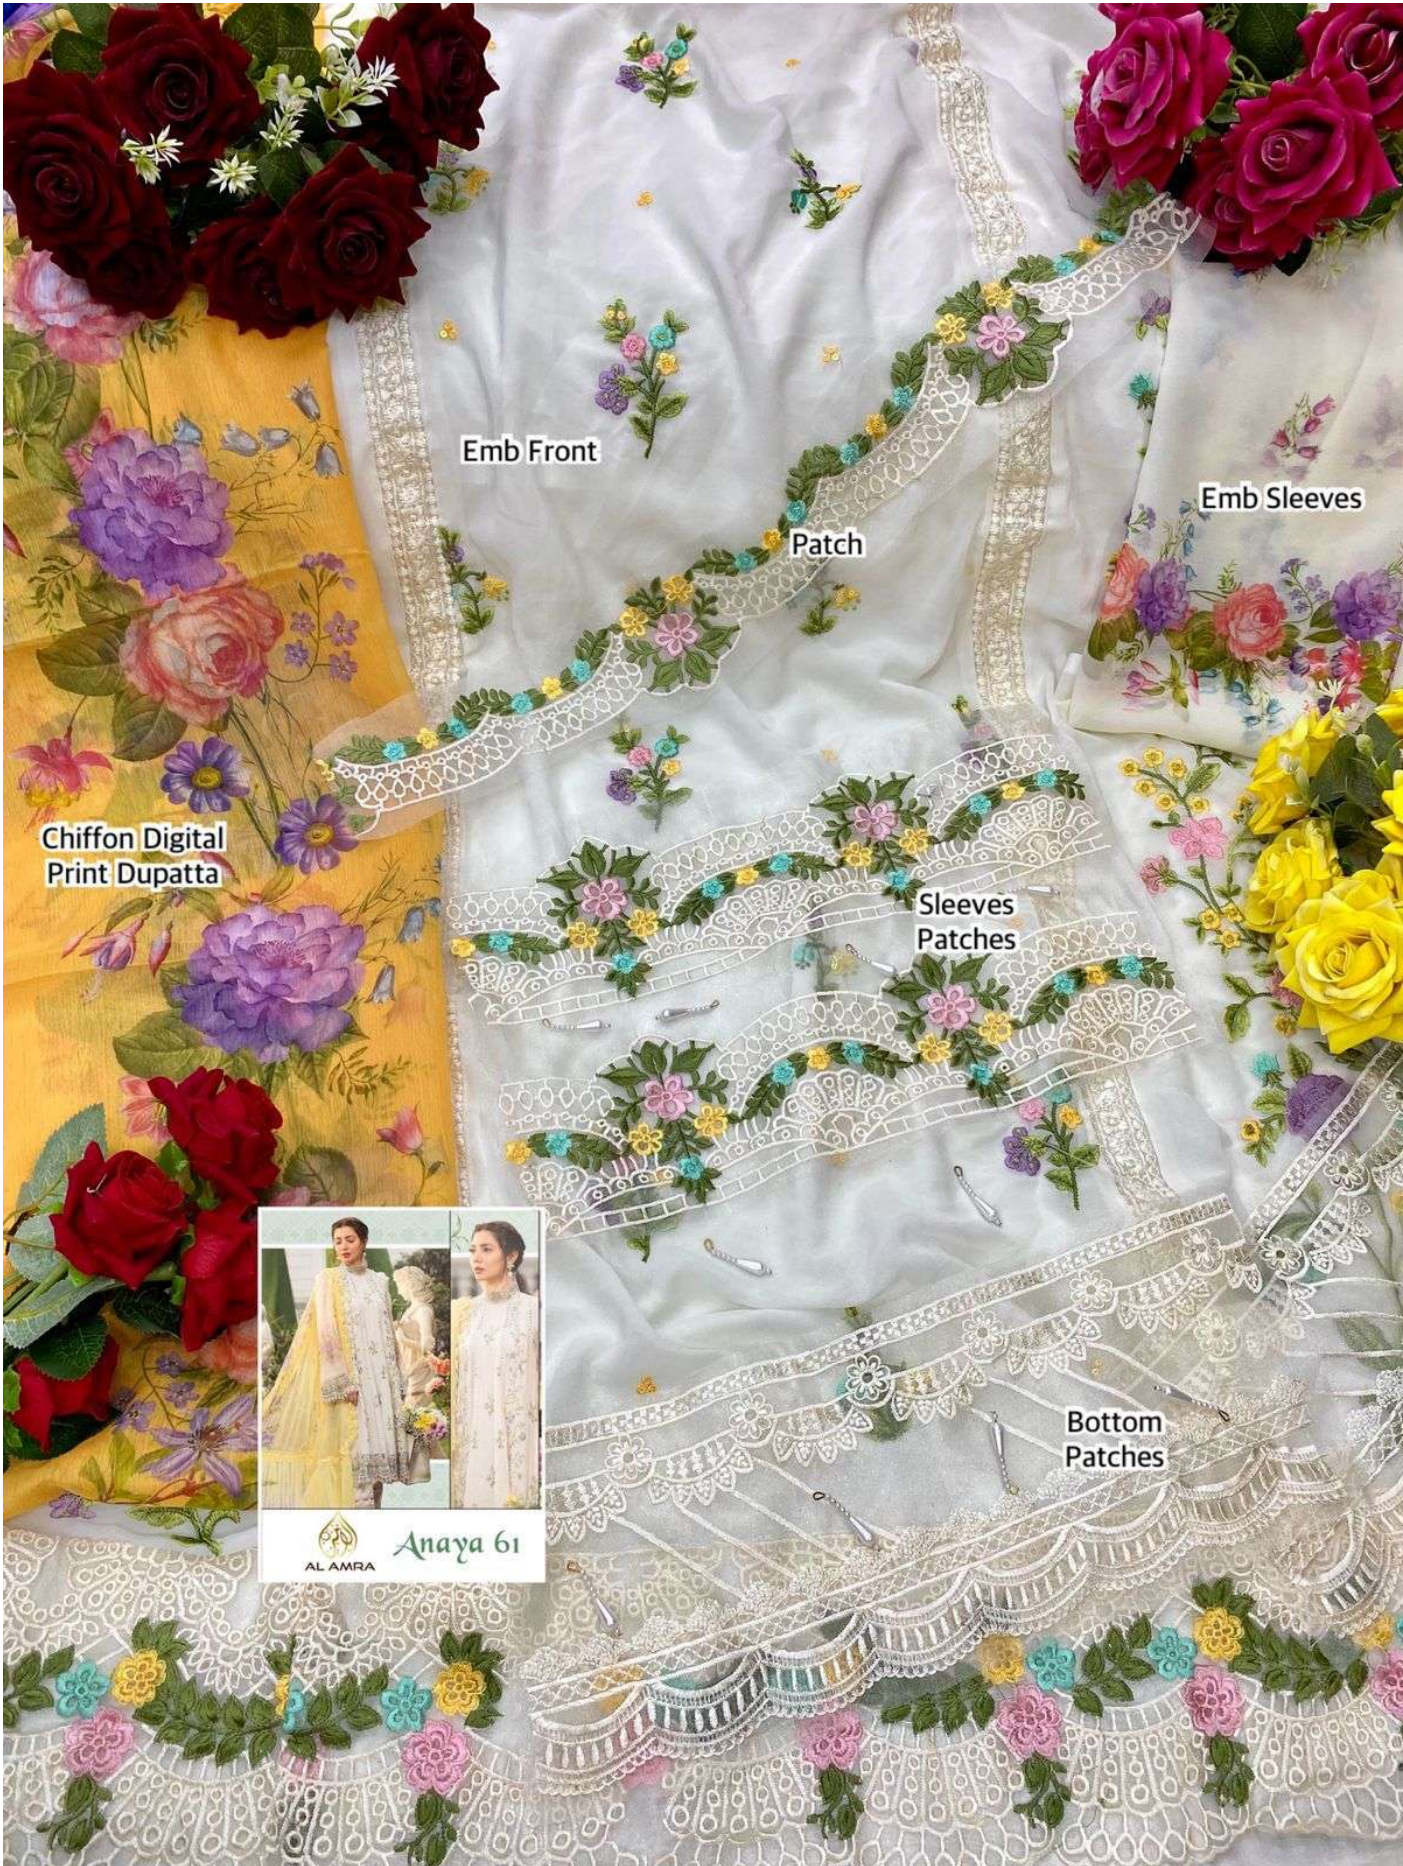

# Anaya 61

**Top : Georgett with embroidery**  
**Bottom : Santoon with Embroidery**  
**Inner : Santoon**  
**Dupatta : Chiffon With Digital Printed**

# Anaya 61

**Top : Georgett with embroidery**  
**Bottom : Santoon with Embroidery**  
**Inner : Santoon**  
**Dupatta : Chiffon With Digital Printed**

Emb Front

Emb Sleeves

Patch

Chiffon Digital  
Print Dupatta

Sleeves  
Patches

Bottom  
Patches

AL AMRA

Anaya 61