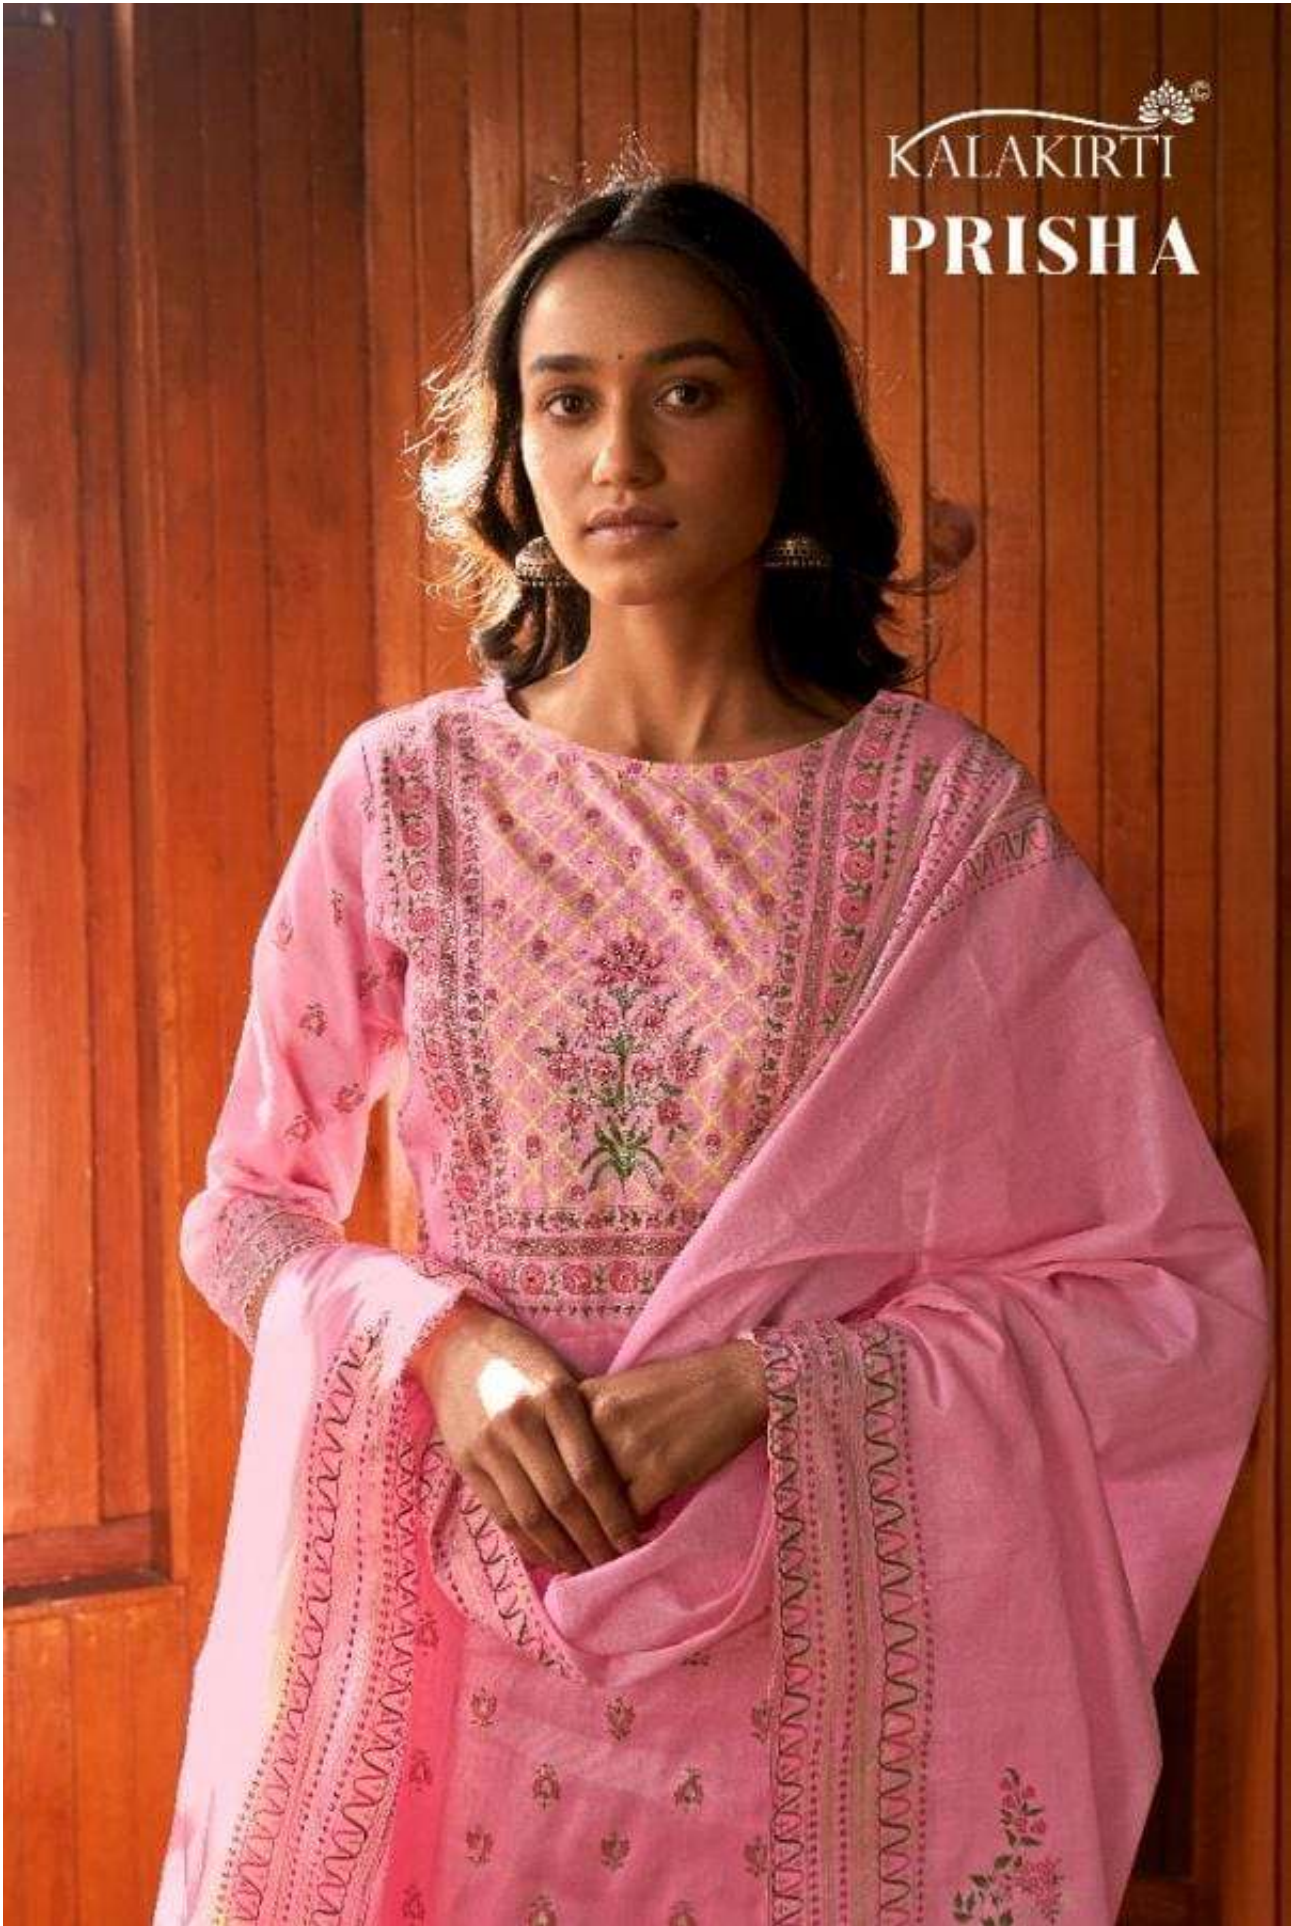

KALAKIRTI
PRISHA