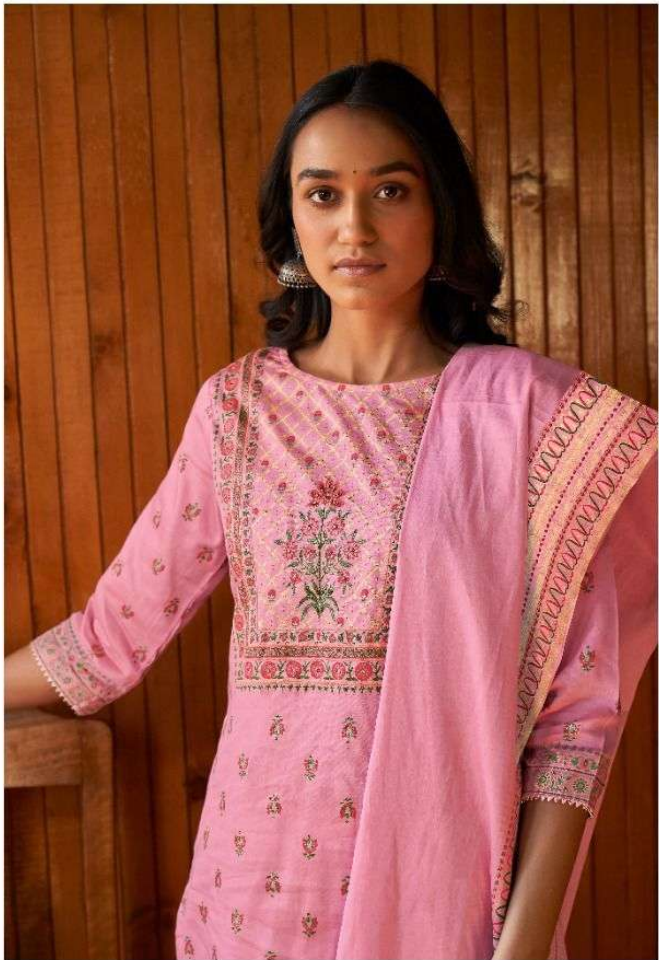

D.NO:5504

kalakriti-prisha-silk-salwar-suits