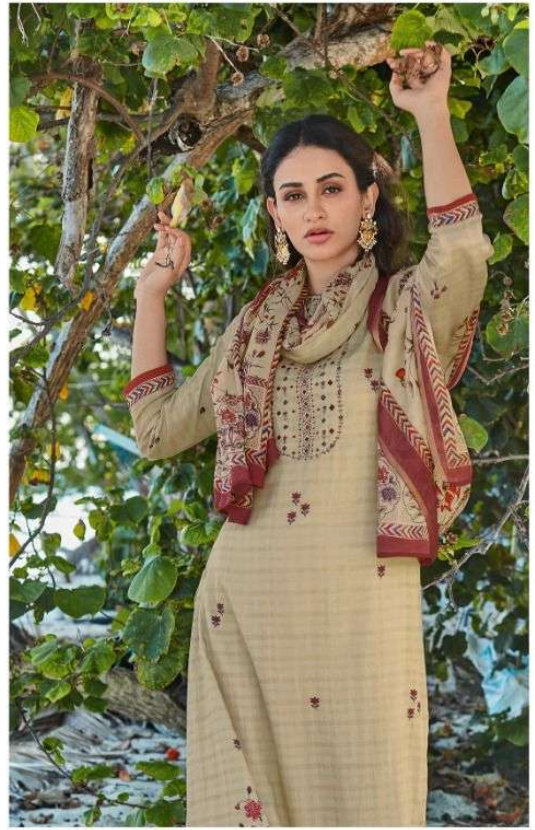

Dy-21

DJ-25

Dj-26

Dj-21

Dj-22

Dj-23

Dj-24

Dj-25

Dj-26

  
ehrum  
Dinaz

  
 ehrum

*Dinaz*

DESIGN NO.	CATALOG NAME	DESCRIPTION	PRICE
DZ-21	DINAZ	: TOP : COTTON SATIN PRINTED WITH EMBROIDERY  : BOTTOM : SUPERIOR COTTON SOLID  : DUPATTA : COTTON MAL PRINTED	1345/-
DZ-22	DINAZ		1345/-
DZ-23	DINAZ		1345/-
DZ-24	DINAZ		1345/-
DZ-25	DINAZ		1345/-
DZ-26	DINAZ		1345/-

**Total Pieces: 6**

**Total Amount: 8,070 +GST**

FROM VARSHA FASHION