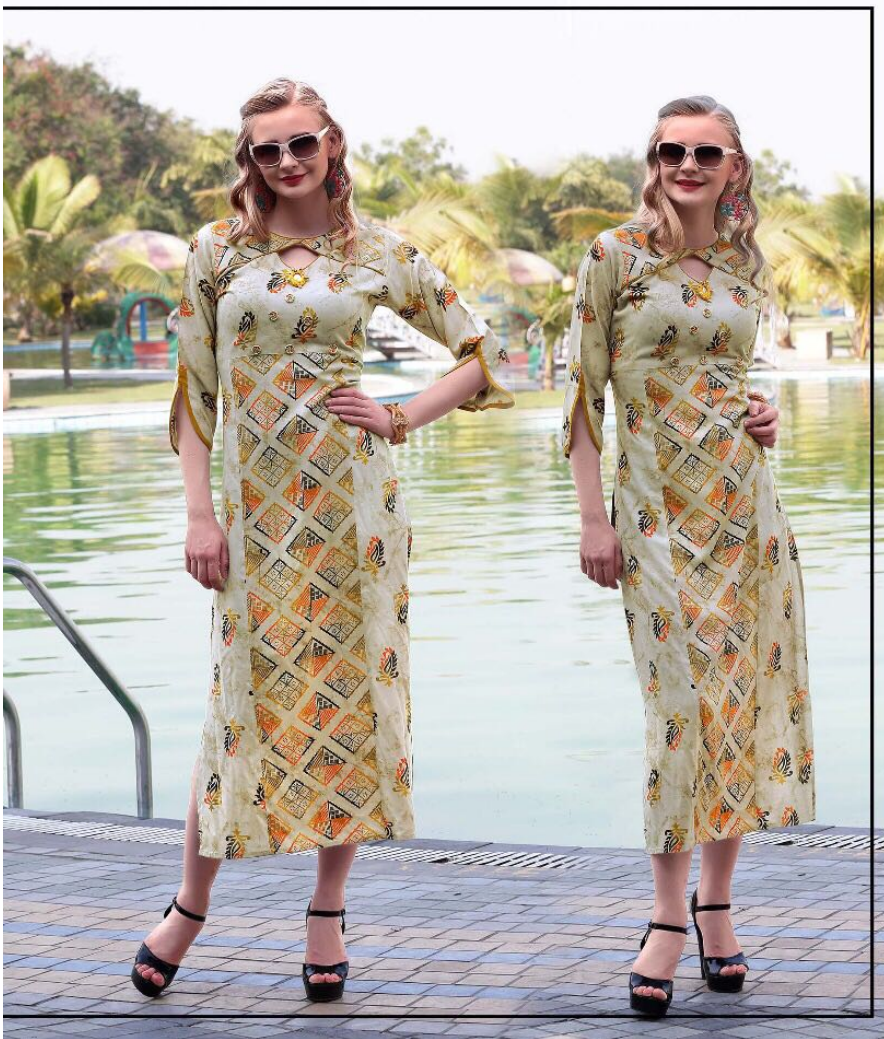

# 409

kt  
KUSHAL TEX

A close-up photograph of a woman wearing the same patterned dress as in the main image. She is wearing sunglasses and has her hand near her chest. The background is a blurred green leaf.