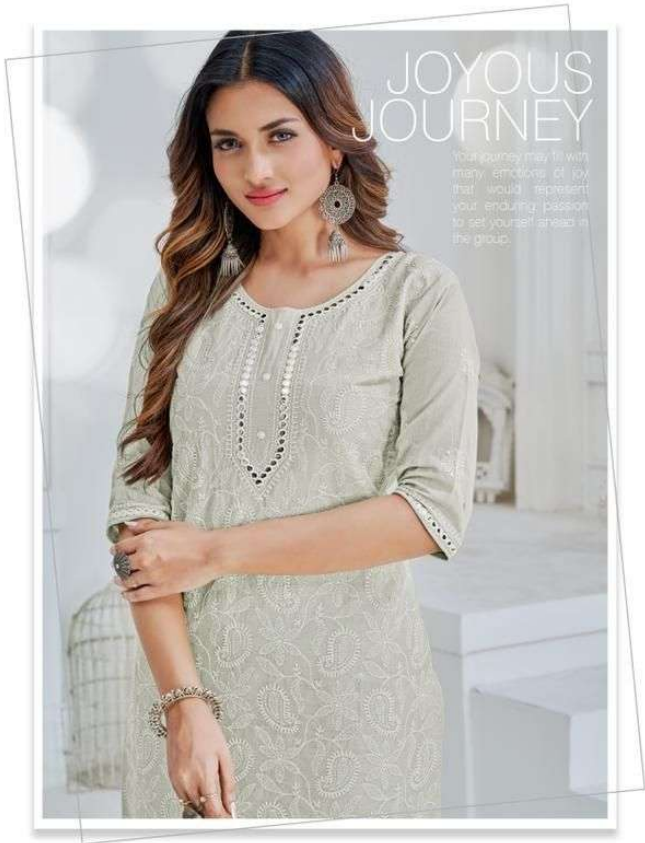

Maa
CREATION
HUB OF GRACE

TINKI
GLOW LIKE SHINE

maa-creation-tinki-cotton

maa-creation-tink-cotton

DN:3003

maa-creation-tinki-cotton

maa-creation-tinki-cotton

Maa

SILENT
AFFECTION

The color which
is soft and
represents
impossible
love and
world

CHARISMATIC
CHARM

DN:3001

DN:3002

CHARISMATIC
CHARM

DN:3003

CELEBRATING
LIFE