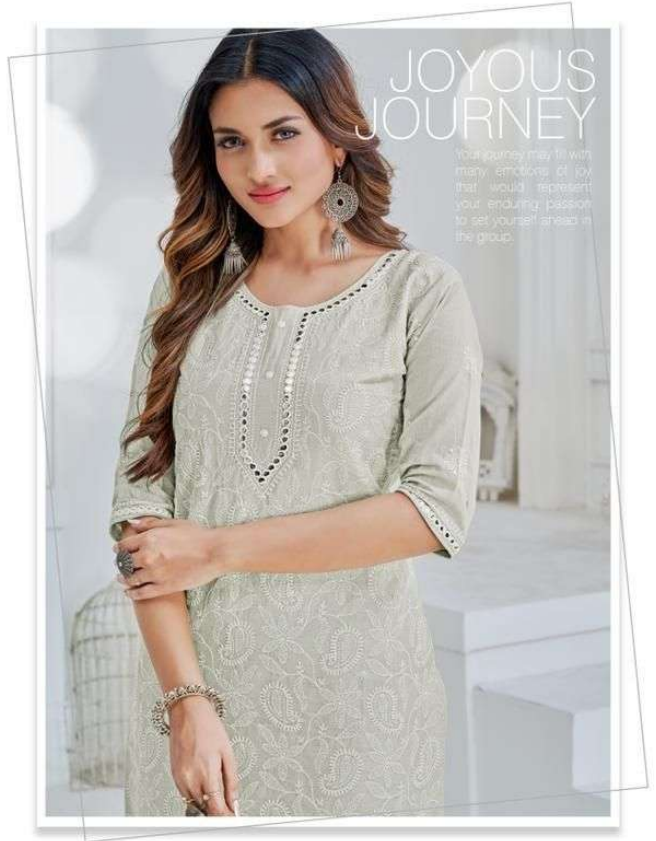

Maa
CREATION
HUB OF GRACE

TINKI
GLOW LIKE SHINE

maa-creation-tinki-cotton

maa-creation-tink-cotton

maa-creation-tinki-cotton

DN:3003

maa-creation-tinki-cotton

CHARISMATIC
CHARM

Maa

On her very special day,
she looks like a queen.
Simply elegant, classy,
and full of grace.

maa-creation-tink-cotton

Maa

SILENT
AFFECTION

The color which
is soft and
represents
impossible
love and
world