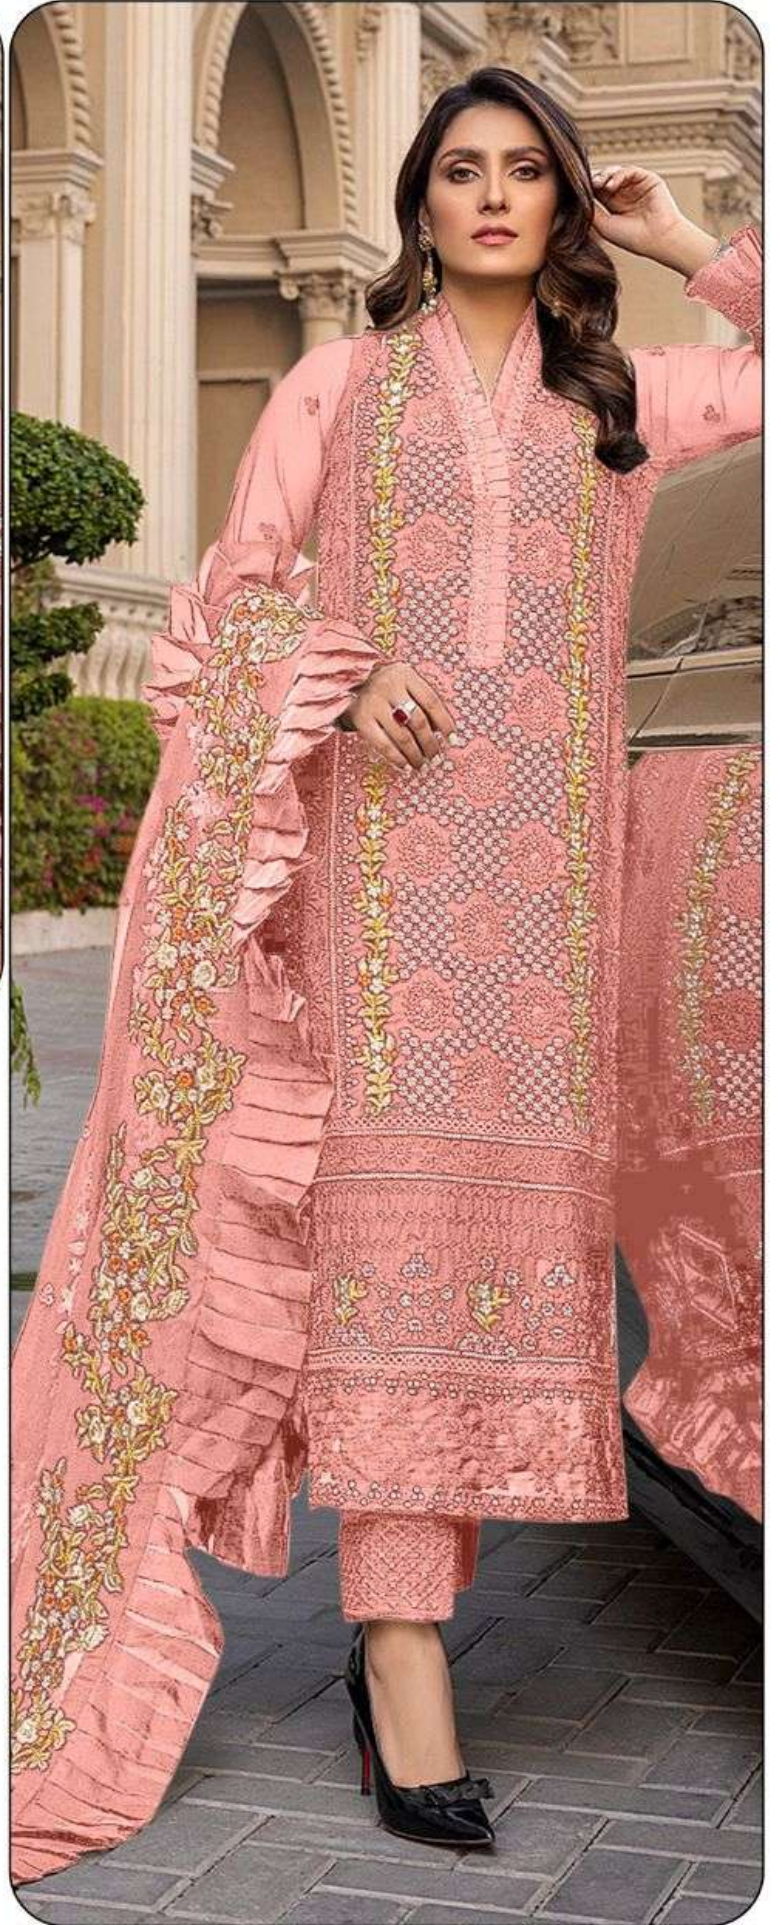

"A LIFESTYLE TO FOLLOW"

D.No | 103-E

TOP
Fox Georgette

BOTTOM
Santoon

DUPATTA
Net Work With Frill

**AIDHIRA**
"A LIFESTYLE TO FOLLOW"

D.No | 103-D

TOP
Fox Georgette

BOTTOM
Santoon

DUPATTA
Net Work With Frill

**AIDHIRA**
"A LIFESTYLE TO FOLLOW"

D.No | 103-E

TOP
Fox Georgette

BOTTOM
Santoon

DUPATTA
Net Work With Frill

**AIDHIRA**
"A LIFESTYLE TO FOLLOW"

D.No | 103-F

TOP
Fox Georgette

BOTTOM
Santoon

DUPATTA
Net Work With Frill

D.No 103-D

D.No 103-E

D.No 103-F

TOP
Fox Georgette