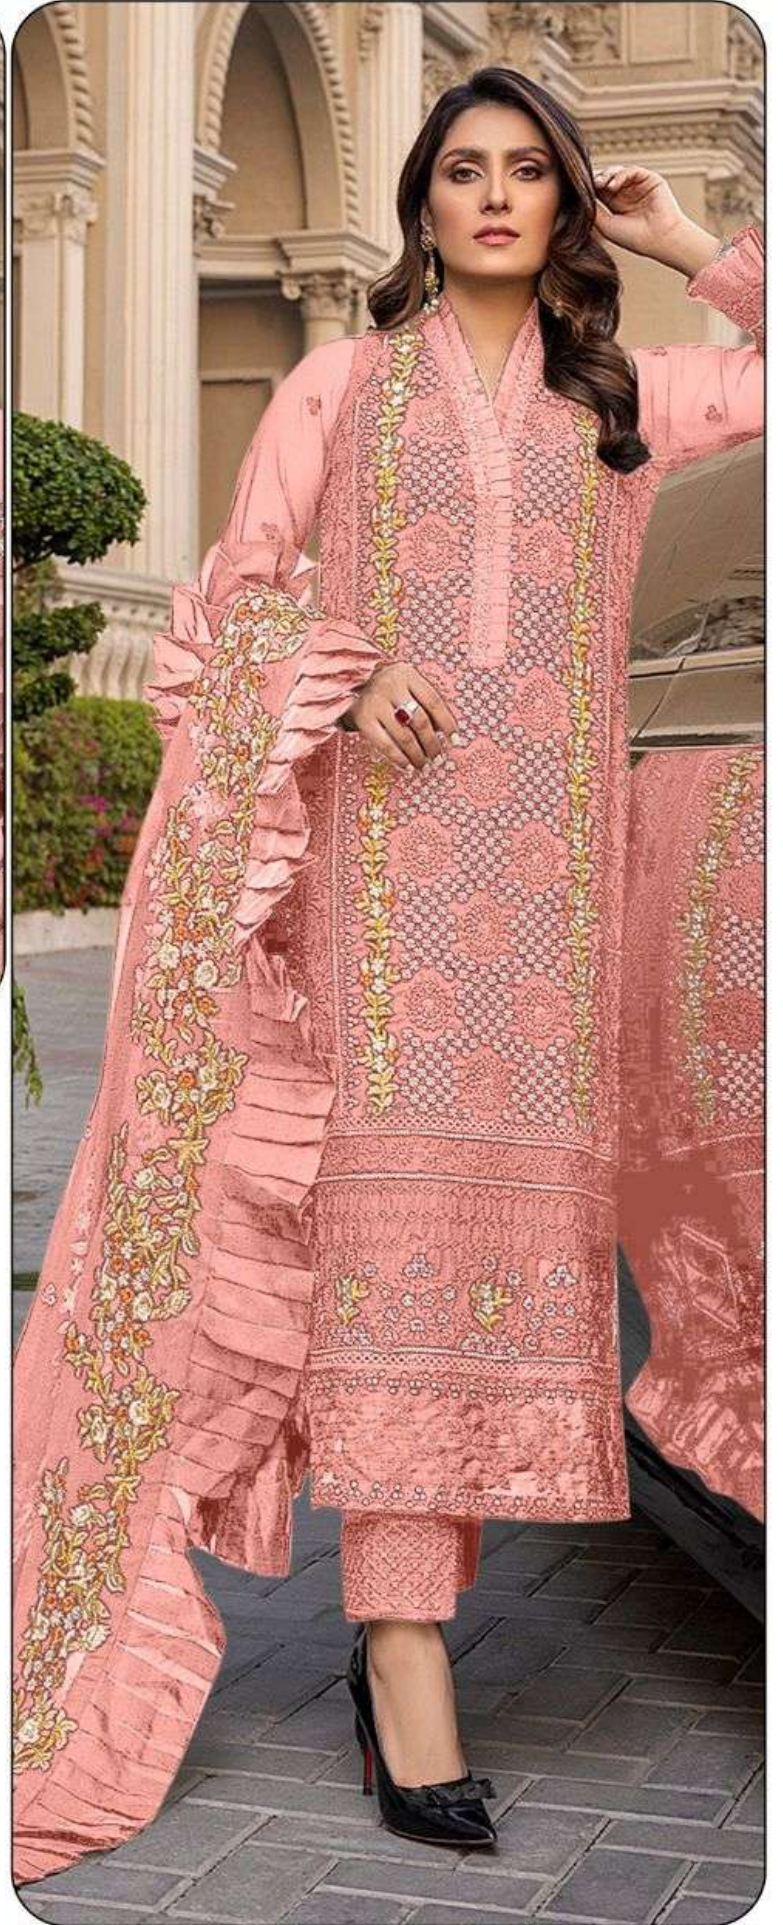

"A LIFESTYLE TO FOLLOW"

D.No | 103-E

TOP
Fox Georgette

BOTTOM
Santoon

DUPATTA
Net Work With Frill

**AIDHIRA**
"A LIFESTYLE TO FOLLOW"

D.No | 103-D

TOP
Fox Georgette

BOTTOM
Santoon

DUPATTA
Net Work With Frill

"A LIFESTYLE TO FOLLOW"

D.No | 103-E

TOP
Fox Georgette

BOTTOM
Santoon

DUPATTA
Net Work With Frill

**AIDHIRA**
"A LIFESTYLE TO FOLLOW"