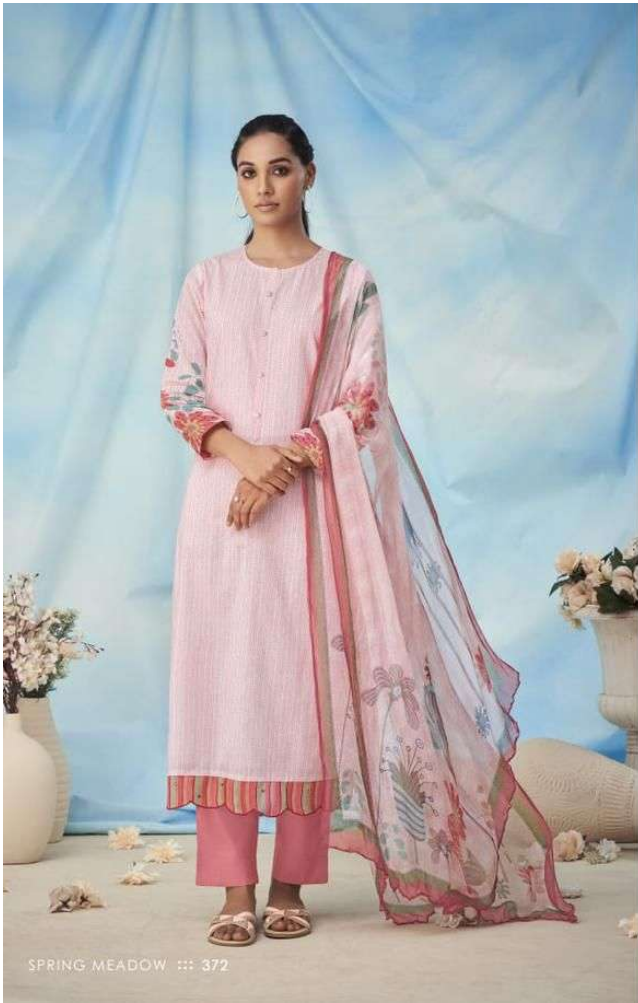

SPRING MEADOW ::: 353