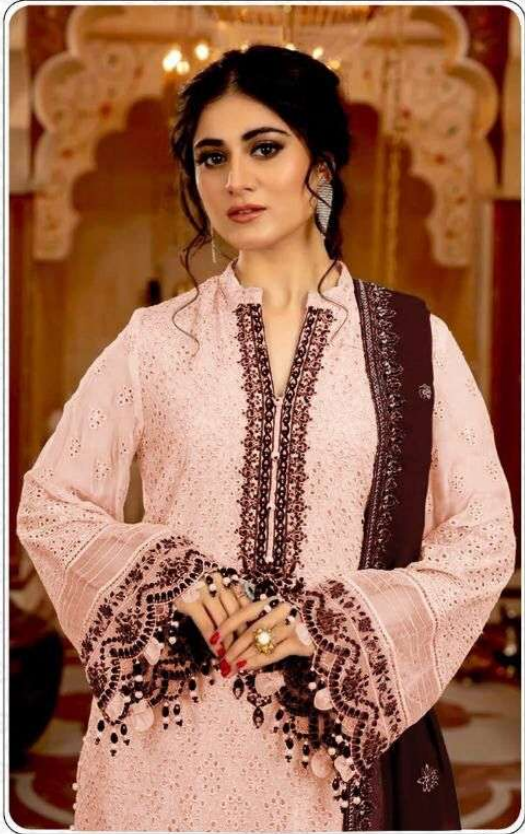

115-B

TOP :- FOX GEORGETTE BORRING
WORK WITH LESS
BOTTOM:- SANTOON
INNER :- SANTOON
DUPTTA :- NET WORK
EXTRA :- GALU + PETCH WORK

115-A

TOP :- FOX GEORGETTE BORRING
WORK WITH LESS
BOTTOM:- SANTOON
INNER :- SANTOON
DUPTIA :- NET WORK
EXTRA :- GALU + PETCH WORK

115-B

TOP :- FOX GEORGETTE BORRING
WORK WITH LESS
BOTTOM:- SANTOON
INNER :- SANTOON
DUPTTA :- NET WORK
EXTRA :- GALU + PETCH WORK

115-C

TOP :- FOX GEORGETTE BORRING
WORK WITH LESS
BOTTOM:- SANTOON
INNER :- SANTOON
DUPTTA :- NET WORK
EXTRA :- GALU + PETCH WORK