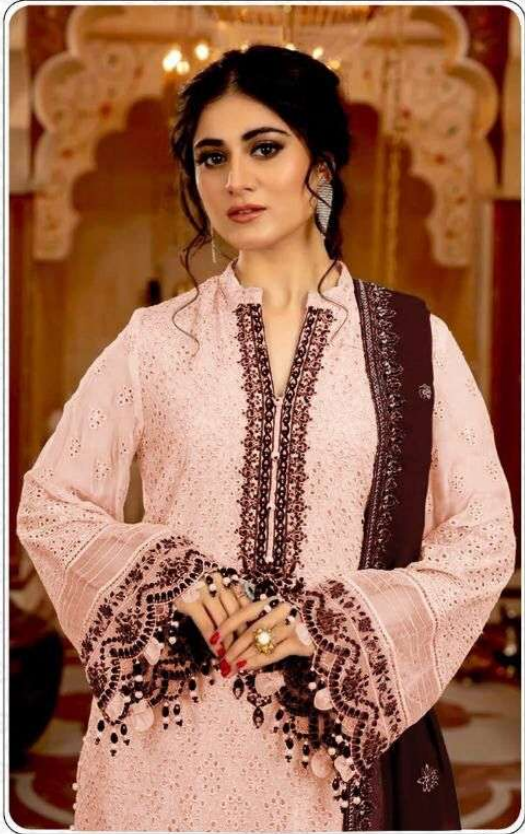

115-B

TOP :- FOX GEORGETTE BORRING
WORK WITH LESS
BOTTOM:- SANTOON
INNER :- SANTOON
DUPTTA :- NET WORK
EXTRA :- GALU + PETCH WORK

115-A

TOP :- FOX GEORGETTE BORRING
WORK WITH LESS
BOTTOM:- SANTOON
INNER :- SANTOON
DUPTTA :- NET WORK
EXTRA :- GALU + PETCH WORK

al karam
designs

115-B

TOP :- FOX GEORGETTE BORRING
WORK WITH LESS
BOTTOM:- SANTOON
INNER :- SANTOON
DUPTTA :- NET WORK
EXTRA :- GALU + PETCH WORK

115-C

TOP :- FOX GEORGETTE BORRING
WORK WITH LESS
BOTTOM:- SANTOON
INNER :- SANTOON
DUPTTA :- NET WORK
EXTRA :- GALU + PETCH WORK