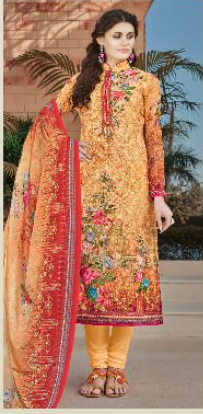

1106

1102

**Viksit Fab**  
Amaani Fabrics Home Textile - Hyderabad

1103

*Glamour*  
the  
queen

1105

**Viksit Fab**  
Awards of Excellence Design House Mumbai

1106

1101

1102

1103

1104

1105

1106

**Viksit Fab**  
Amaar Ki Dukaan Se Hain

1107

1108

D.NO	TOP	INNAR	BOTTOM	DUPATTA	TOTAL CUT
1101	FOX JORJET WITH DIGITAL PRINT ON CHAIN STITCH EMBROIDERY	HEAVY SANTOON	HEAVY SANTOON	PURE CHINON WITH DIGITAL PRINT	9.30 MTR
1102	FOX JORJET WITH DIGITAL PRINT ON CHAIN STITCH EMBROIDERY	HEAVY SANTOON	HEAVY SANTOON	PURE CHINON WITH DIGITAL PRINT	9.30 MTR
1103	FOX JORJET WITH DIGITAL PRINT ON CHAIN STITCH EMBROIDERY	HEAVY SANTOON	HEAVY SANTOON	PURE CHINON WITH DIGITAL PRINT	9.30 MTR
1104	FOX JORJET WITH DIGITAL PRINT ON CHAIN STITCH EMBROIDERY	HEAVY SANTOON	HEAVY SANTOON	PURE CHINON WITH DIGITAL PRINT	9.30 MTR
1105	FOX JORJET WITH DIGITAL PRINT ON CHAIN STITCH EMBROIDERY	HEAVY SANTOON	HEAVY SANTOON	PURE CHINON WITH DIGITAL PRINT	9.30 MTR
1106	FOX JORJET WITH DIGITAL PRINT ON CHAIN STITCH EMBROIDERY	HEAVY SANTOON	HEAVY SANTOON	PURE CHINON WITH DIGITAL PRINT	9.30 MTR
1107	FOX JORJET WITH DIGITAL PRINT ON CHAIN STITCH EMBROIDERY	HEAVY SANTOON	HEAVY SANTOON	PURE CHINON WITH DIGITAL PRINT	9.30 MTR
1108	FOX JORJET WITH DIGITAL PRINT ON CHAIN STITCH EMBROIDERY	HEAVY SANTOON	HEAVY SANTOON	PURE CHINON WITH DIGITAL PRINT	9.30 MTR