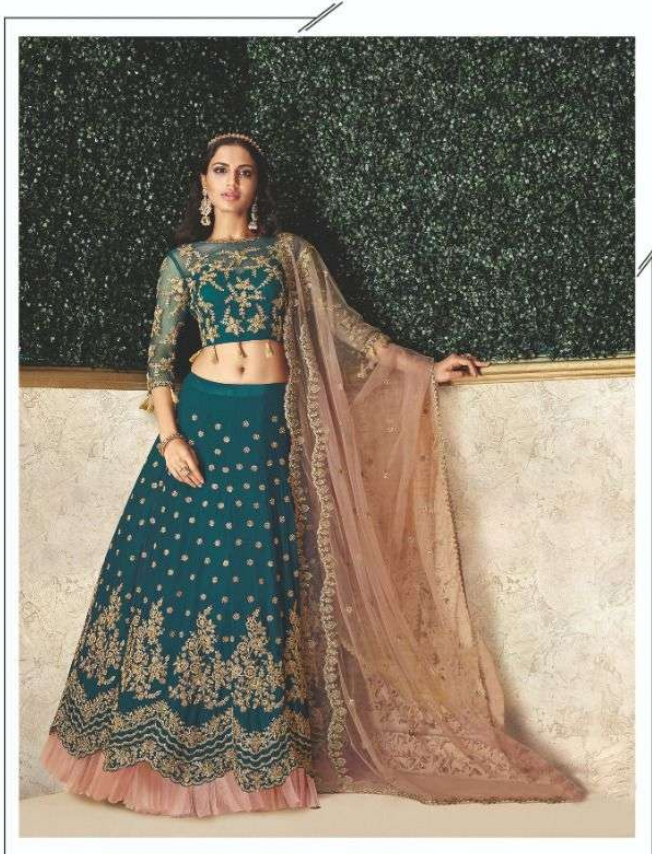

FINE SPUN
Motifs

16204

A vibrant, tasteful and sassy
addition to your festivities

FESTIVE
Fervor

16205

16207

The classic brocades with a fresh-new perspective

OLD WORLD
Charm

16208

A bollywood-style look with cultural aesthetics

RESPLENDENT *Confluence*

16209

16210

Trending frills added to the evergreen style

EXEMPLARY *Composition*

16212