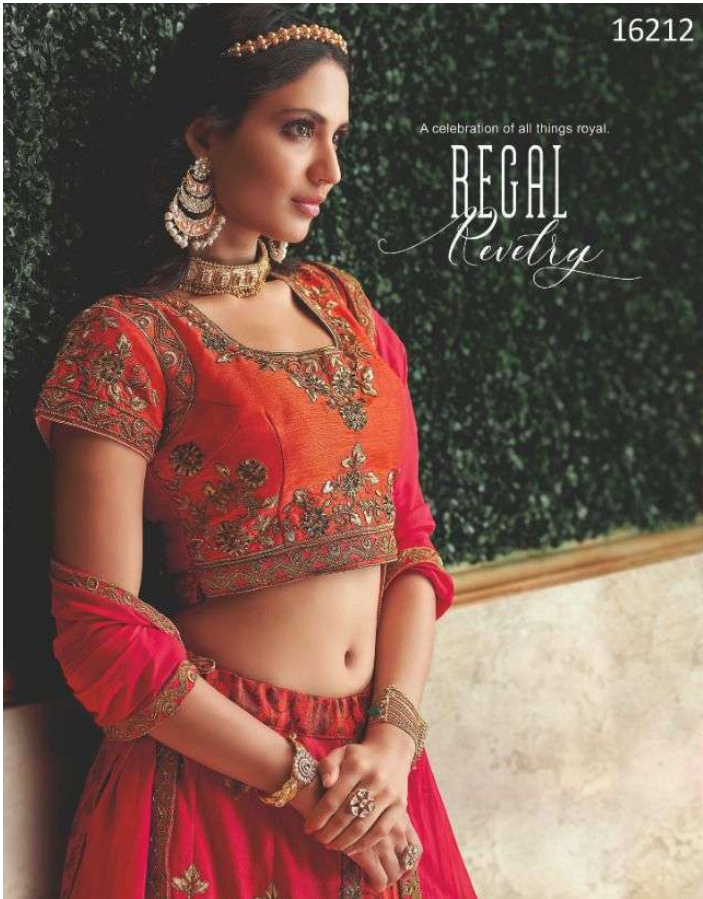

16212

A celebration of all things royal.

REGAL *Reetra*