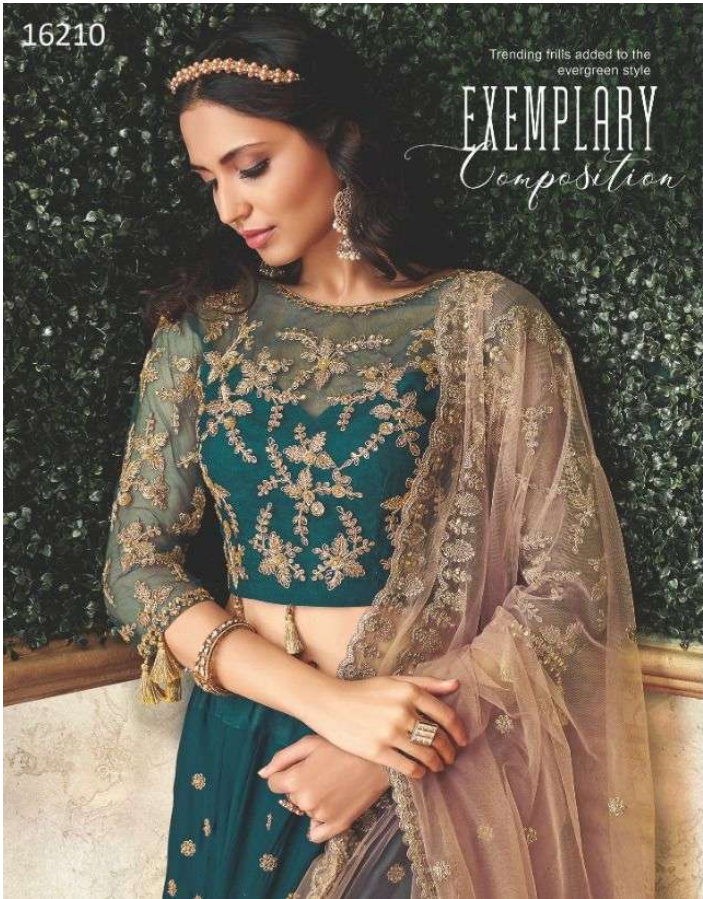

FINE SPUN
Motifs

16204

A vibrant, tasteful and sassy
addition to your festivities

FESTIVE
Fervor

16205

16207

The classic brocades with a fresh-new perspective

OLD WORLD
Charm

16208

A bollywood-style look with cultural aesthetics

RESPLENDENT *Confluence*

16209

16210

Trending frills added to the evergreen style

EXEMPLARY *Composition*

16212