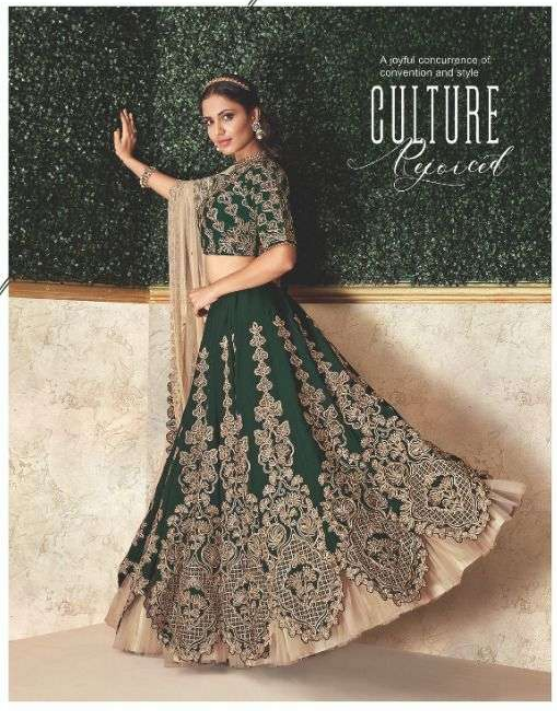

FINE SPUN
Motifs

16204

A vibrant, tasteful and sassy
addition to your festivities

FESTIVE
Fervor

16205

16207

The classic brocades with a fresh-new perspective

OLD WORLD
Charm

16208

A bollywood-style look with cultural aesthetics

RESPLENDENT *Confluence*

16209

16210

Trending frills added to the evergreen style

EXEMPLARY *Composition*

16212