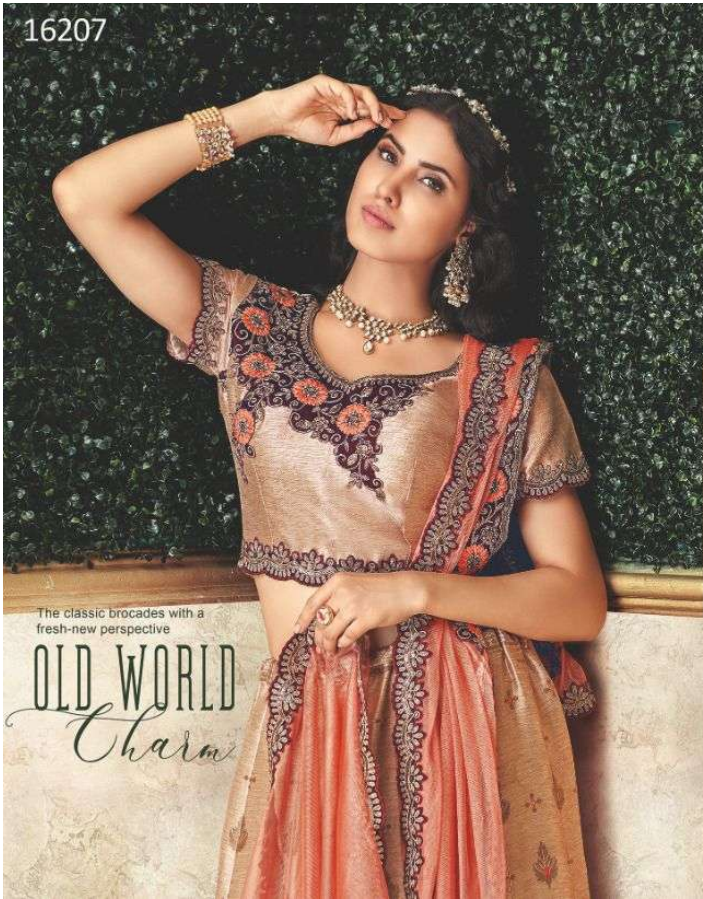

FINE SPUN
Motifs

16204

A vibrant, tasteful and sassy
addition to your festivities

FESTIVE
Fervor

16205

16207

The classic brocades with a fresh-new perspective

OLD WORLD
Charm