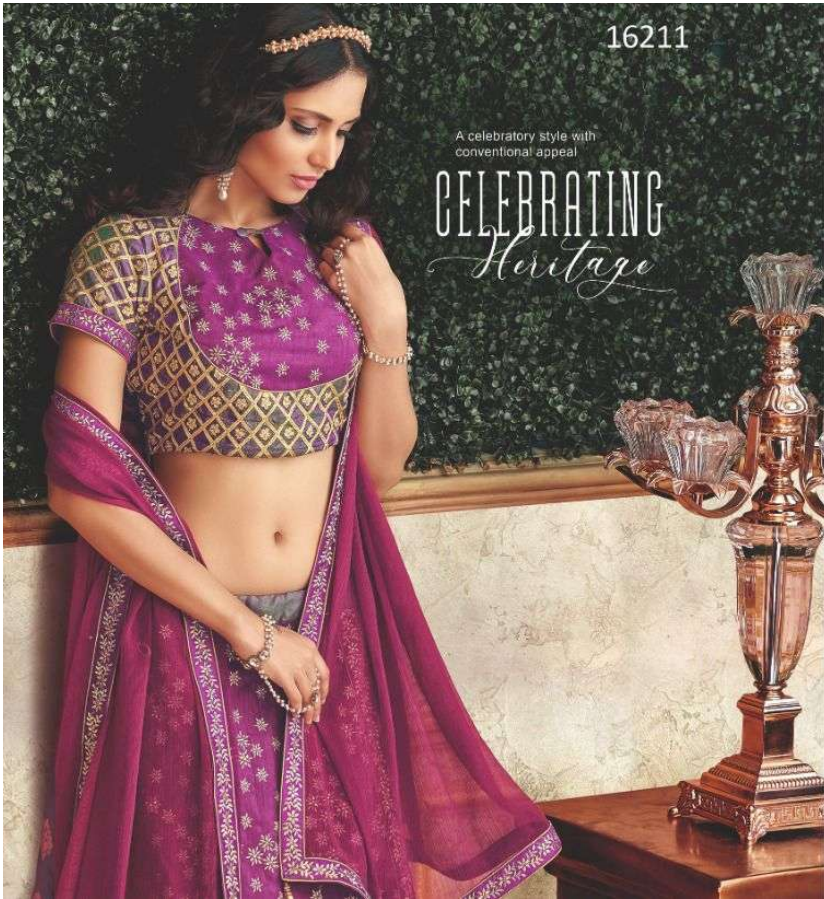

FINE SPUN
Motifs

16204

A vibrant, tasteful and sassy
addition to your festivities

FESTIVE
Fervor

16205

16207

The classic brocades with a fresh-new perspective

OLD WORLD
Charm

16208

A bollywood-style look with cultural aesthetics

RESPLENDENT *Confluence*

16209

16210

Trending frills added to the evergreen style

EXEMPLARY *Composition*

16212