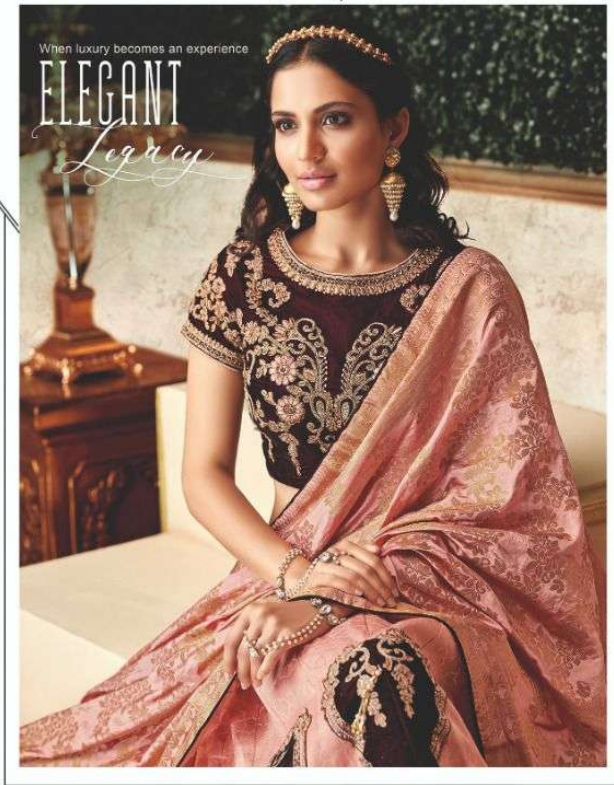

FINE SPUN
Motifs

16204

A vibrant, tasteful and sassy
addition to your festivities

FESTIVE
Fervor

16205

16207

The classic brocades with a fresh-new perspective

OLD WORLD
Charm