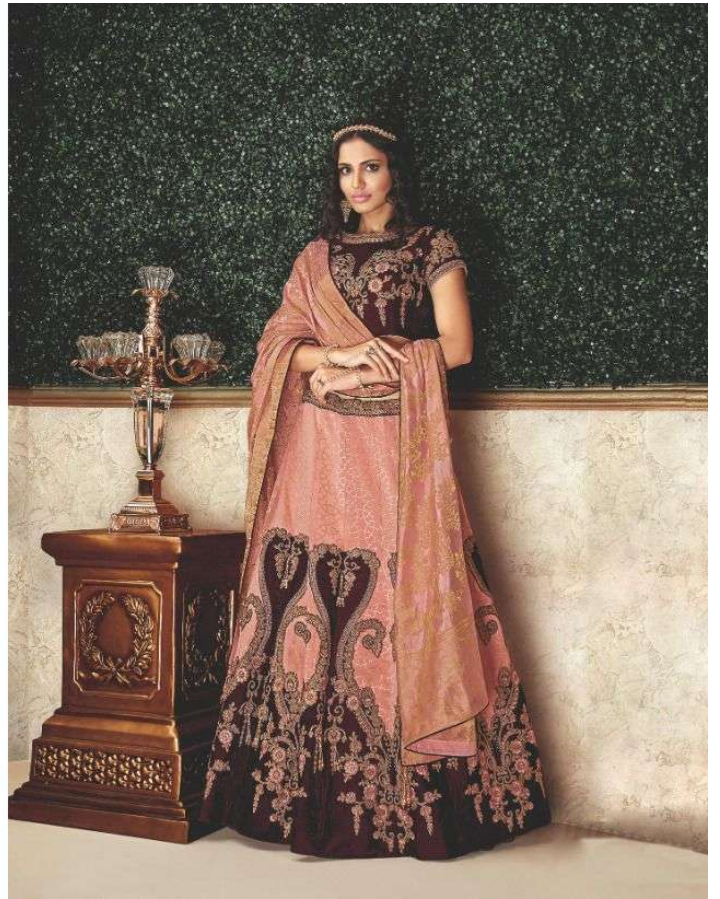

16203

A Beautiful amalgamation of florals
and geometry

FINE SPUN
Motifs

16202

An ode to femininity and elegance
and everything exquisite

EXQUISITE *Elements*

16203

A Beautiful amalgamation of florals
and geometry

FINE SPUN
Motifs

16204

A vibrant, tasteful and sassy
addition to your festivities

FESTIVE
Fervor

16205

16207

The classic brocades with a fresh-new perspective

OLD WORLD
Charm

16208

A bollywood-style look with cultural aesthetics

RESPLENDENT *Confluence*

16209

16210

Trending frills added to the evergreen style

EXEMPLARY *Composition*

16212