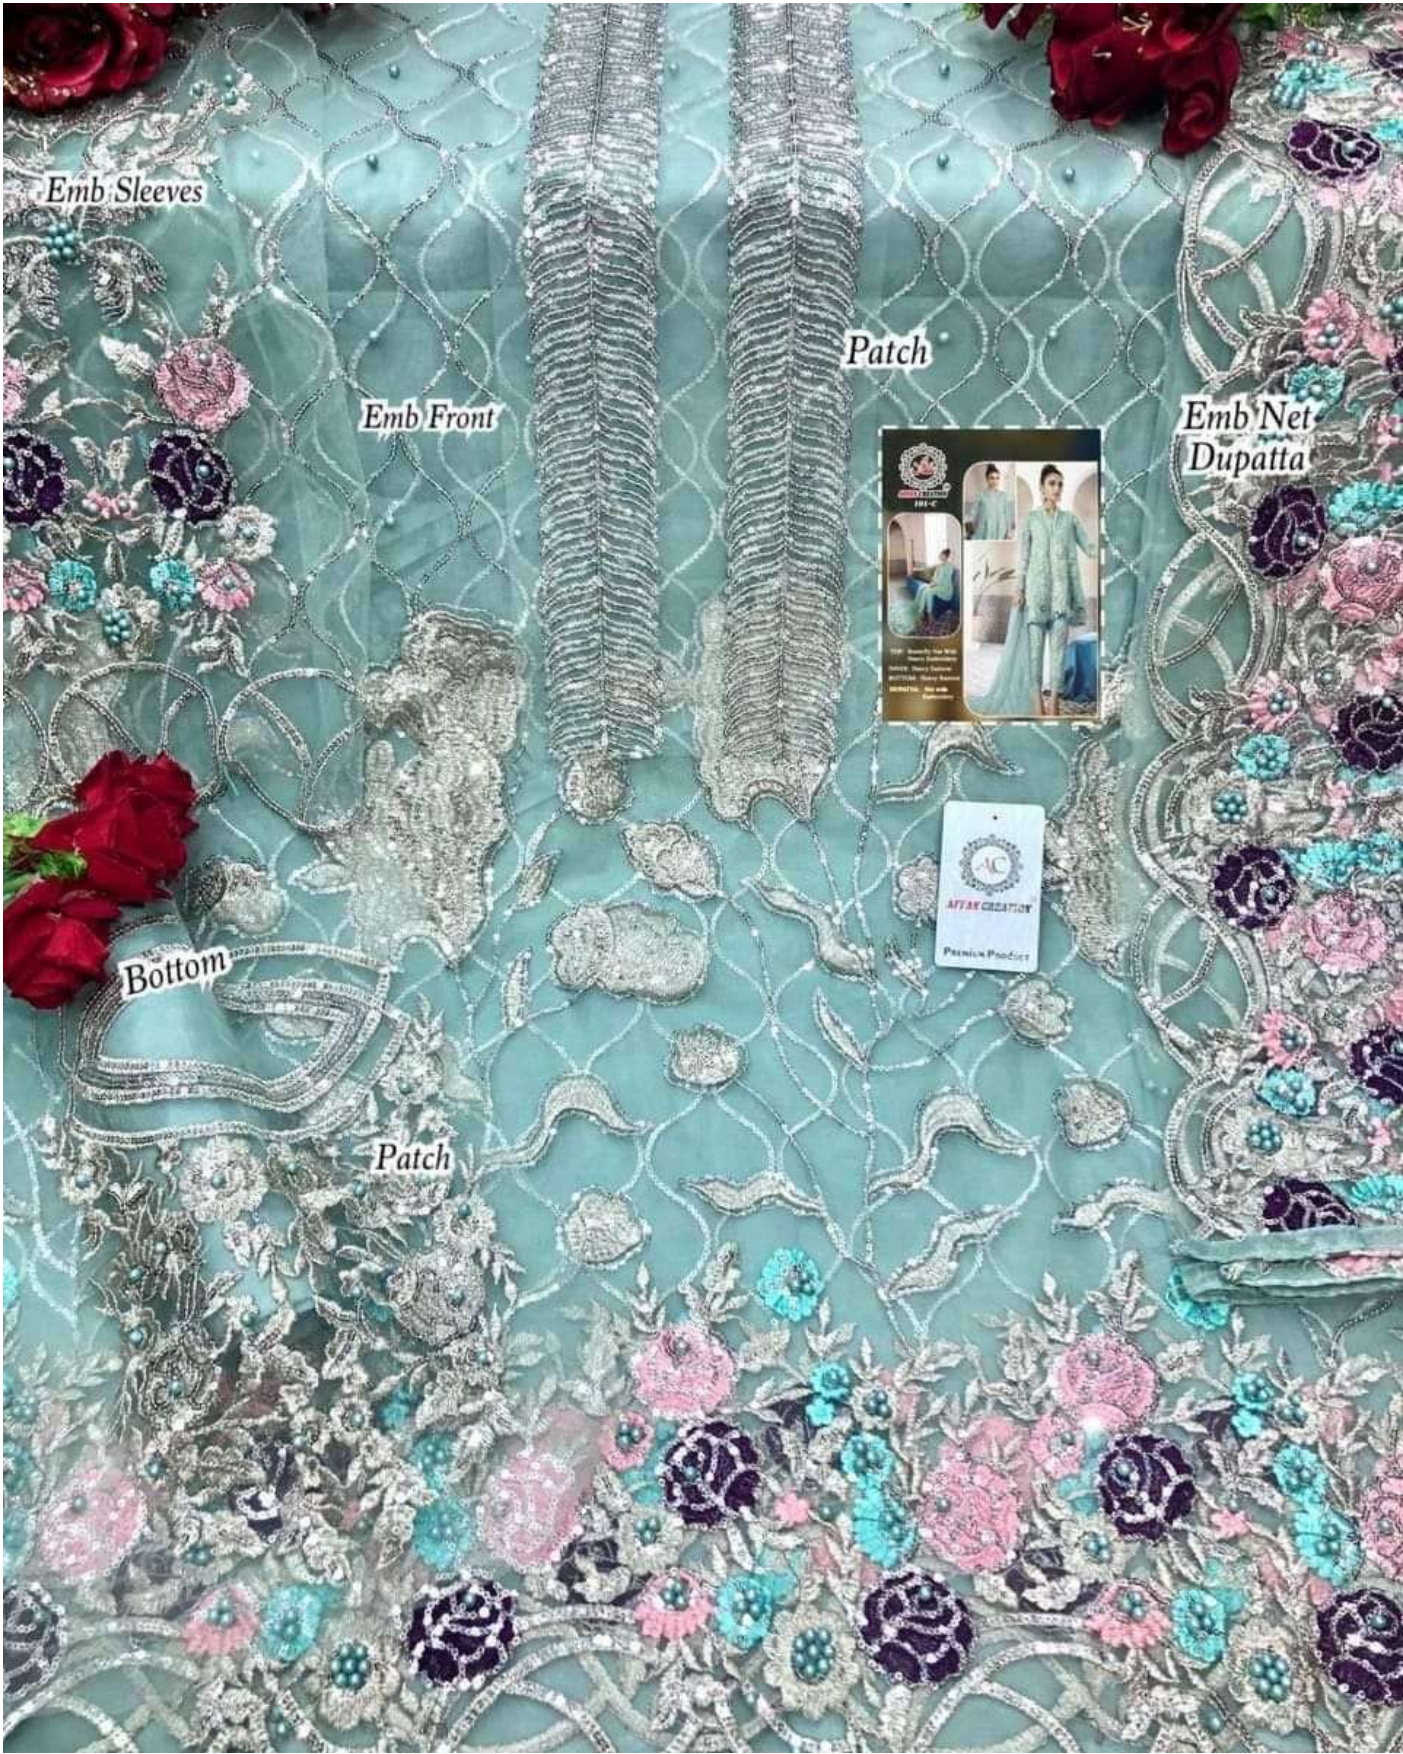

**TOP: Butterfly Net With  
Heavy Embroidery**

**INNER: Heavy Santoon**

**BOTTOM: Heavy Santoon**

**DUPATTA: Net with  
Embroidery**

Emb Sleeves

Emb Front & Back

Patch

Emb Net Dupatta

Bottom

Patch

AFKAN CREATION  
101-8

TOP: Heavy Net With Heavy Embroidery  
DRESS: Heavy Embroid  
BOTTOM: Heavy Embroid  
DUPATTA: Net with Embroidery

**AFFAN CREATION**™

**101-C**

**TOP: Butterfly Net With  
Heavy Embroidery**

**INNER: Heavy Santoon**

**BOTTOM: Heavy Santoon**

**DUPATTA: Net with  
Embroidery**

Emb Sleeves

Emb Front

Patch

Emb Net Dupatta

Bottom