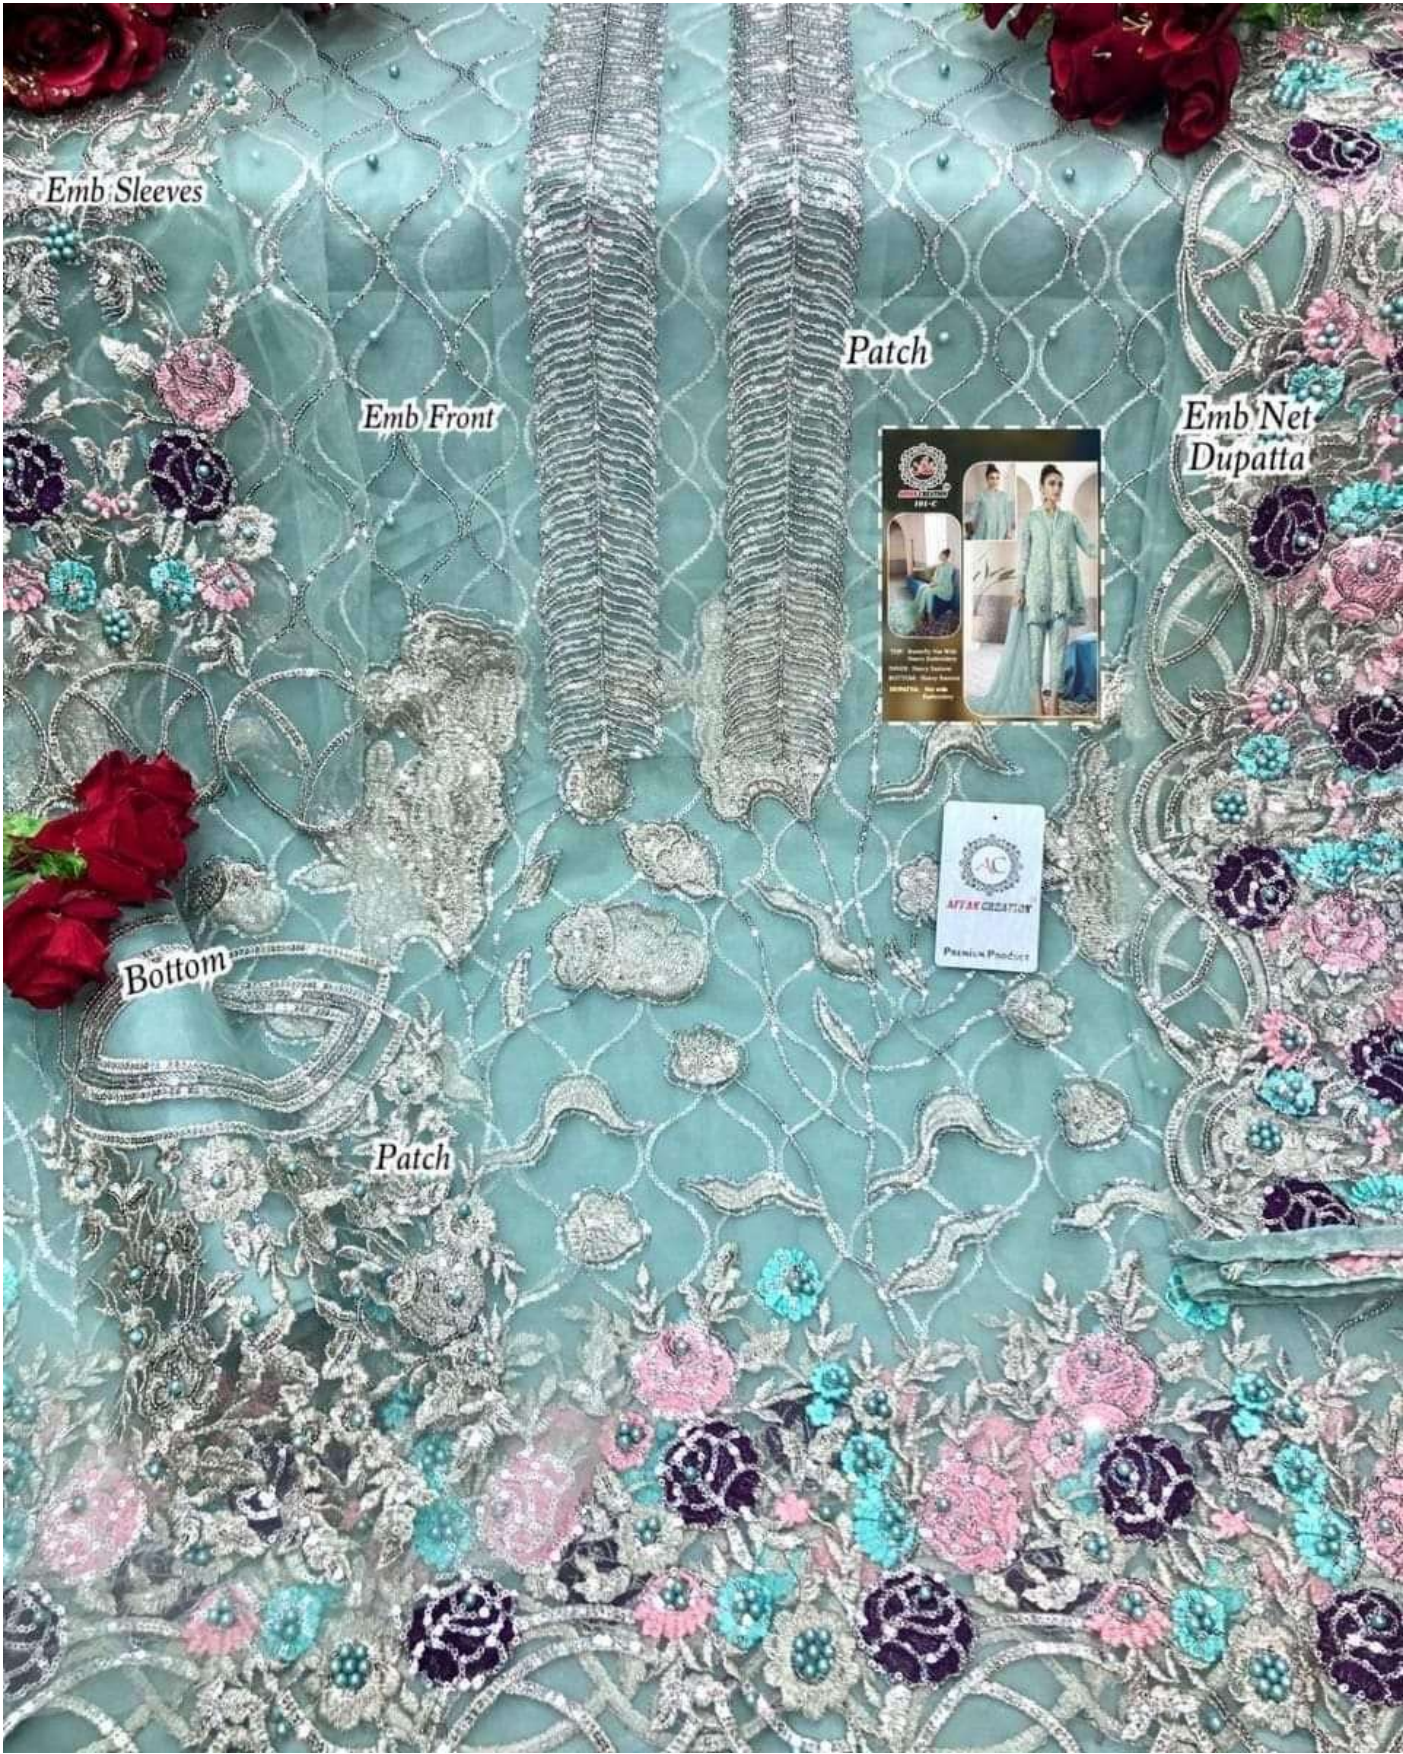

TOP: Butterfly Net With Heavy Embroidery

INNER: Heavy Santoon

BOTTOM: Heavy Santoon

DUPATTA: Net with Embroidery

Emb Sleeves

Emb Front & Back

Patch

Emb Net Dupatta

Bottom

Patch

AFKAN CREATION
101-8

TOP: Heavy Net With Heavy Embroidery
DRESS: Heavy Embroidery
BOTTOM: Heavy Embroidery
DUPATTA: Net with Embroidery

AFFAN CREATION™

101-C

**TOP: Butterfly Net With
Heavy Embroidery**

INNER: Heavy Santoon

BOTTOM: Heavy Santoon

**DUPATTA: Net with
Embroidery**

Emb Sleeves

Emb Front

Patch

Emb Net Dupatta

Bottom