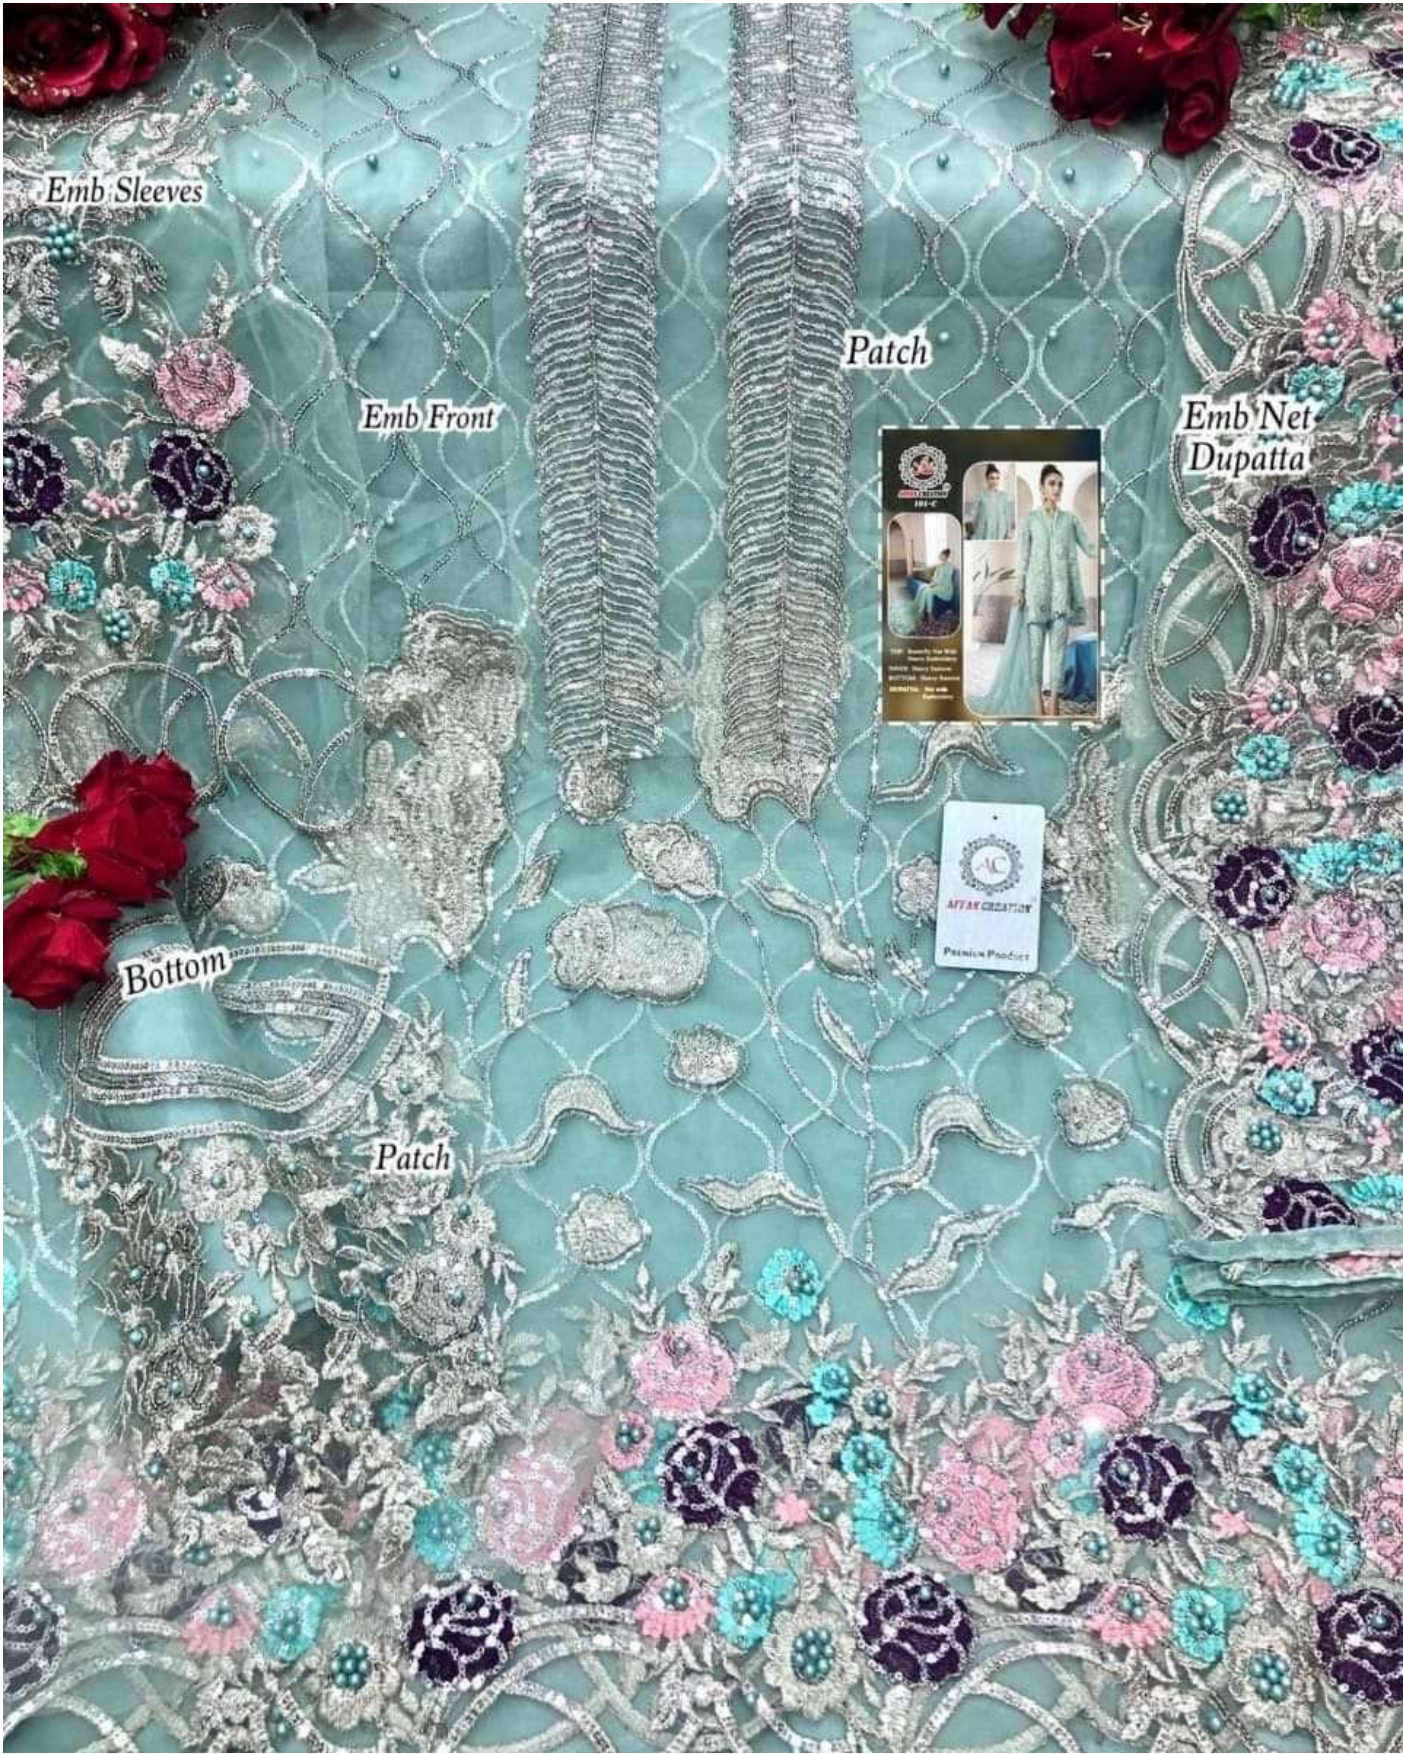

**TOP: Butterfly Net With
Heavy Embroidery**

INNER: Heavy Santoon

BOTTOM: Heavy Santoon

**DUPATTA: Net with
Embroidery**

Emb Sleeves

Emb Front & Back

Patch

Emb Net Dupatta

Bottom

Patch

AFKAN CREATION
101-8

TOP: Heavy Emb Net With Heavy Embroidery
DRESS: Heavy Embroidery
BOTTOM: Heavy Embroidery
DUPATTA: Net with Embroidery

AFFAN CREATION TM

101-C

**TOP: Butterfly Net With
Heavy Embroidery**

INNER: Heavy Santoon

BOTTOM: Heavy Santoon

**DUPATTA: Net with
Embroidery**

Emb Sleeves

Emb Front

Patch

Emb Net Dupatta

Bottom