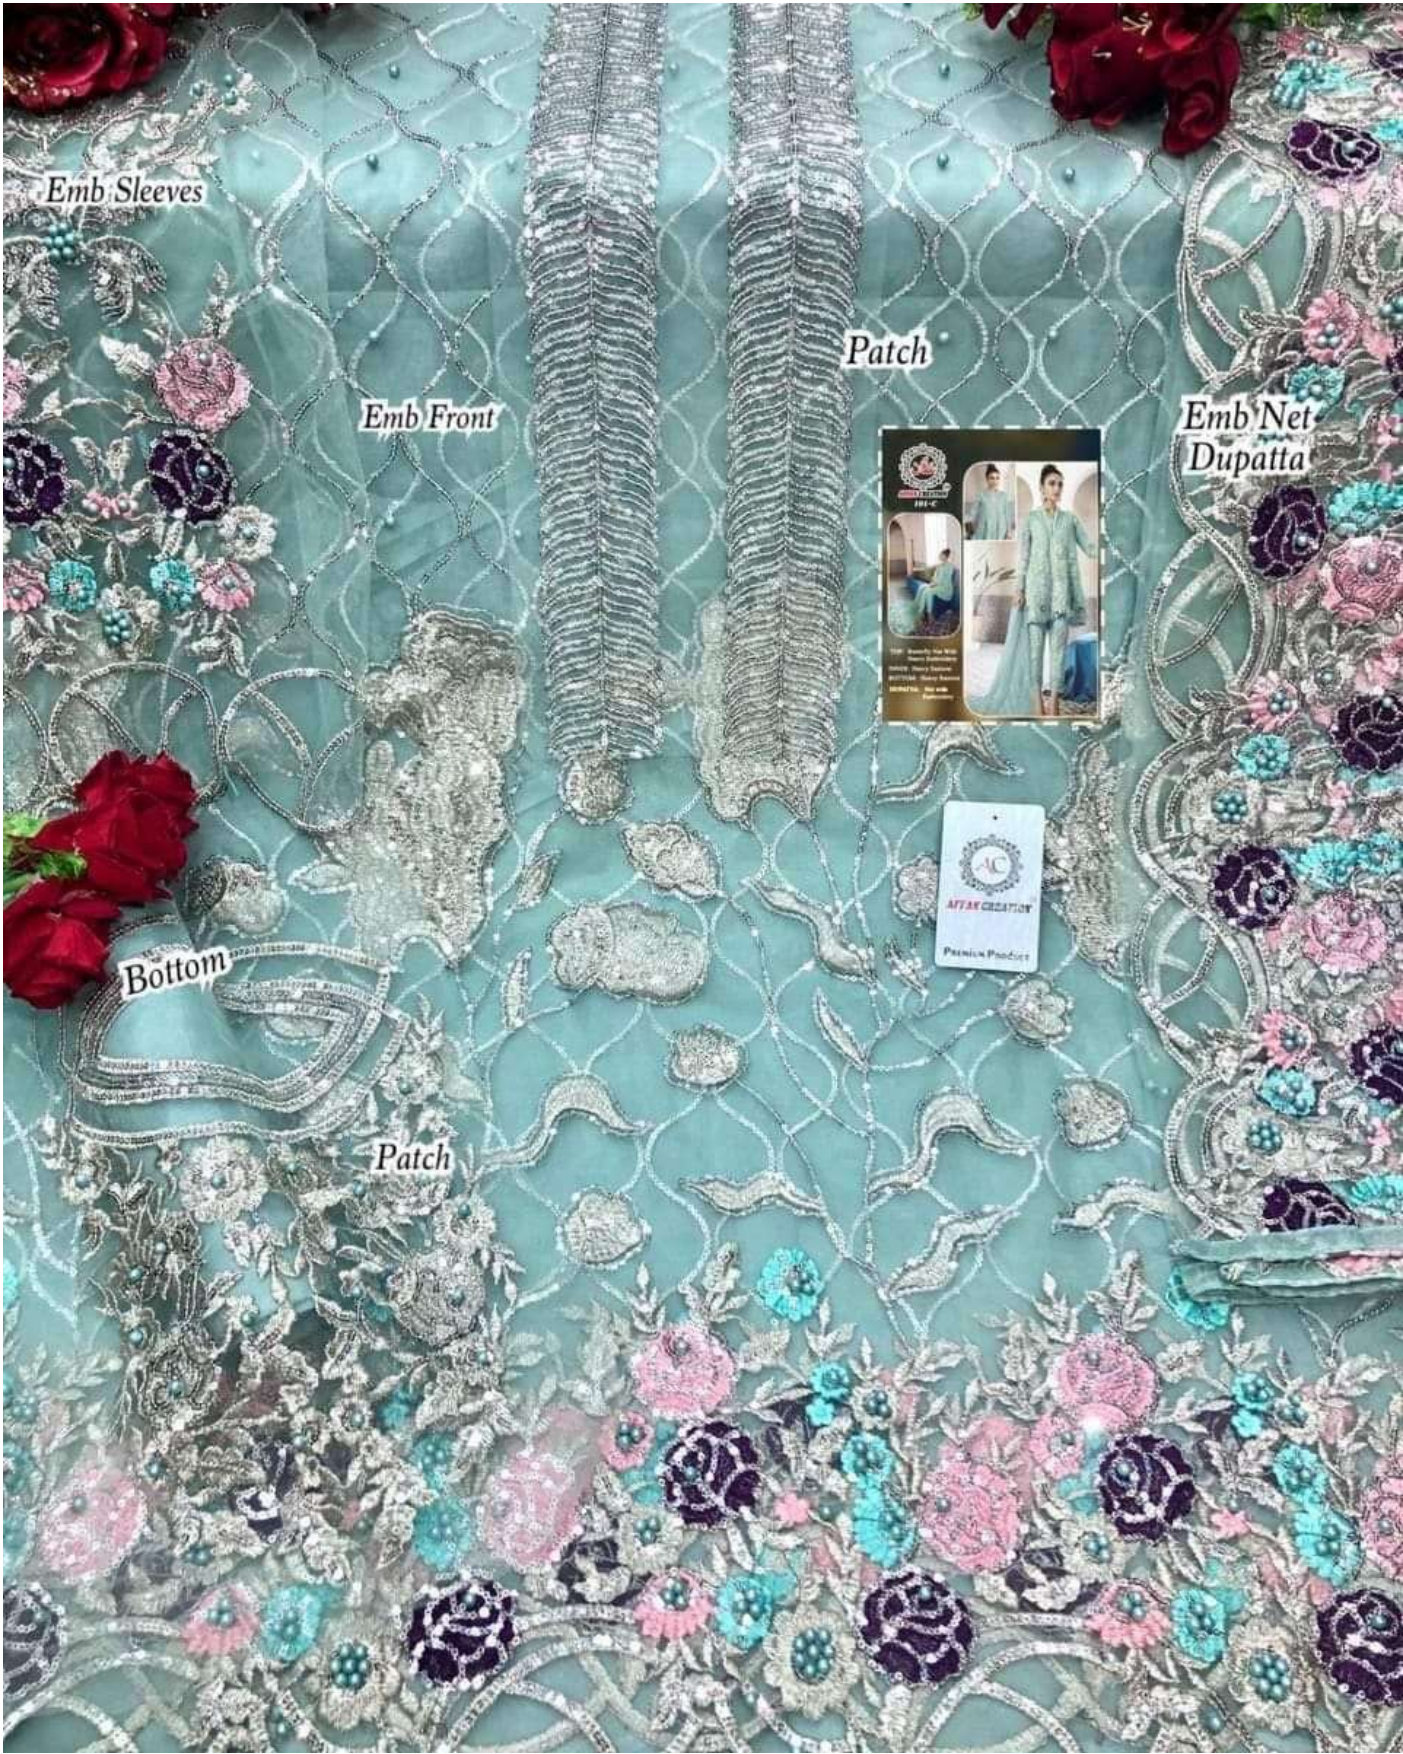

**TOP: Butterfly Net With
Heavy Embroidery**

INNER: Heavy Santoon

BOTTOM: Heavy Santoon

**DUPATTA: Net with
Embroidery**

Emb Sleeves

Emb
Front & Back

Patch

Emb Net
Dupatta

Bottom

Patch

TOP: Heavy Emb Net With
Heavy Embroidery
BOTTOM: Heavy Embroidery
DUPATTA: Net with
Embroidery

AFFAN CREATION TM

101-C

**TOP: Butterfly Net With
Heavy Embroidery**

INNER: Heavy Santoon

BOTTOM: Heavy Santoon

**DUPATTA: Net with
Embroidery**

Emb Sleeves

Emb Front

Patch

Emb Net Dupatta

Bottom

Patch

AFFAN CREATION TM