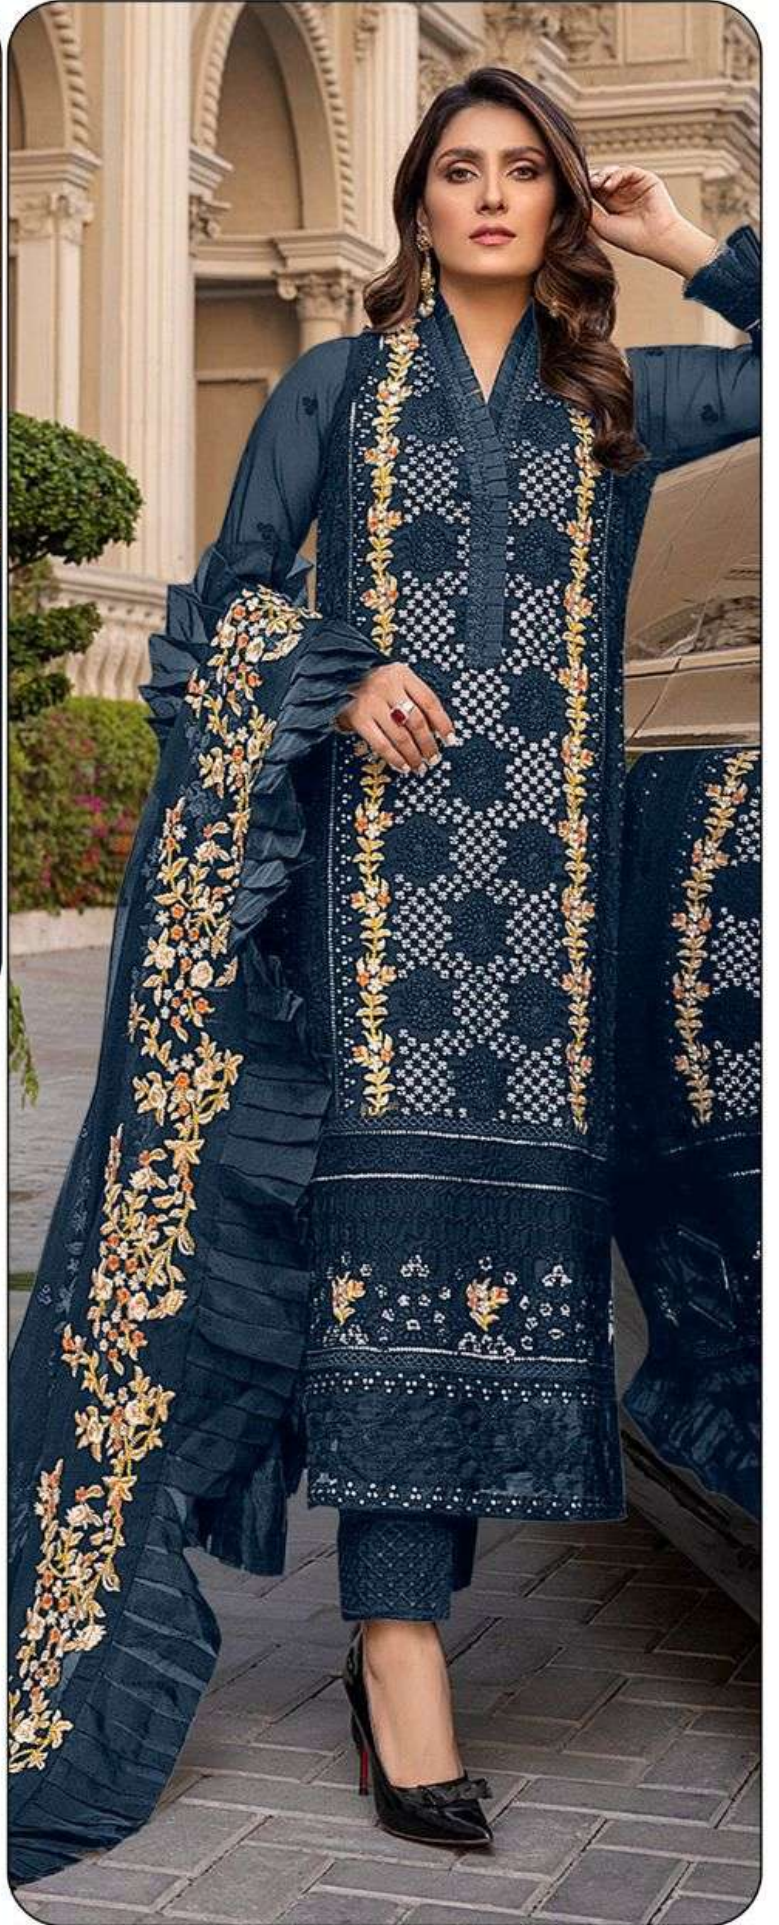

aidHIRA
"A LIFESTYLE TO FOLLOW"

D.No | 103-B

TOP
Fox Georgette

BOTTOM
Santoon

DUPATTA
Net Work With Frill

aidHIRA
"A LIFESTYLE TO FOLLOW"

D.No | 103-A

TOP
Fox Georgette

BOTTOM
Santoon

DUPATTA
Net Work With Frill

**AIDHIRA**
"A LIFESTYLE TO FOLLOW"

D.No | 103-B

TOP
Fox Georgette

BOTTOM
Santoon

DUPATTA
Net Work With Frill

**AIDHIRA**
"A LIFESTYLE TO FOLLOW"