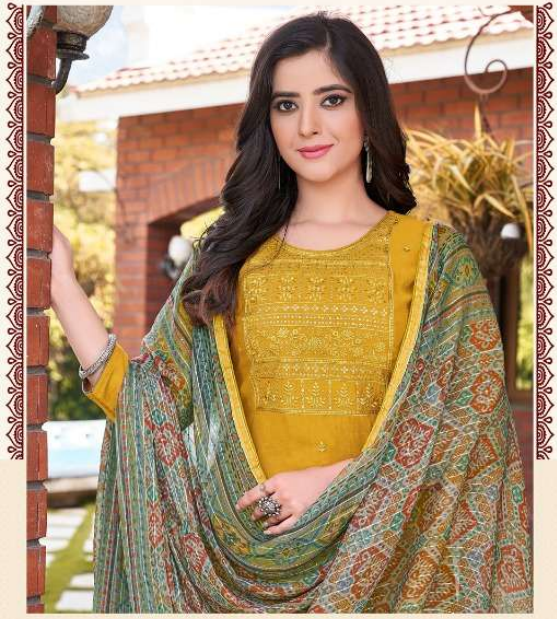

HARIYAALI™  
*Fashion Starts Here*

KALISTA

GET MORE SHADE

₹ 1001

DRESS TO BE BEAUTIFUL  
1002

WAEK YOUR STYLE  
‡ 1 0 0 4 ‡

GET MORE STYLE

1005

ELEGANCE OF SHADE

1006

GET THE LOOK  
1007

1001

1002

1003

1004

1005