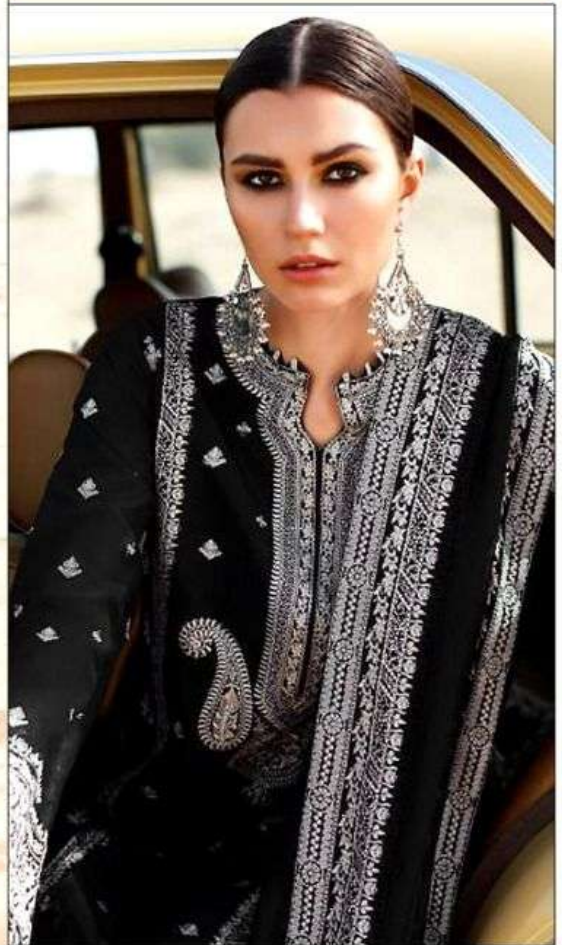

HAZRA DESIGNER

HD - 32

Fabric Details

**Top:- Pure Cotton
With Embroidery**
Bottom:- Semi Lawn
**Dupatta:- Nazneen
With Embroidery**

HAZRA DESIGNER

HD - 32

Fabric Details

**Top:- Pure Cotton
With Embroidery
Bottom:- Semi Lawn
Dupatta:- Nazneen
With Embroidery**

HAZRA DESIGNER
HD-32
Fabric Details

Top: Pure Cotton
With Embroidery
Bottom: Semi Lawn
Dupatta: Nazneen
With Embroidery