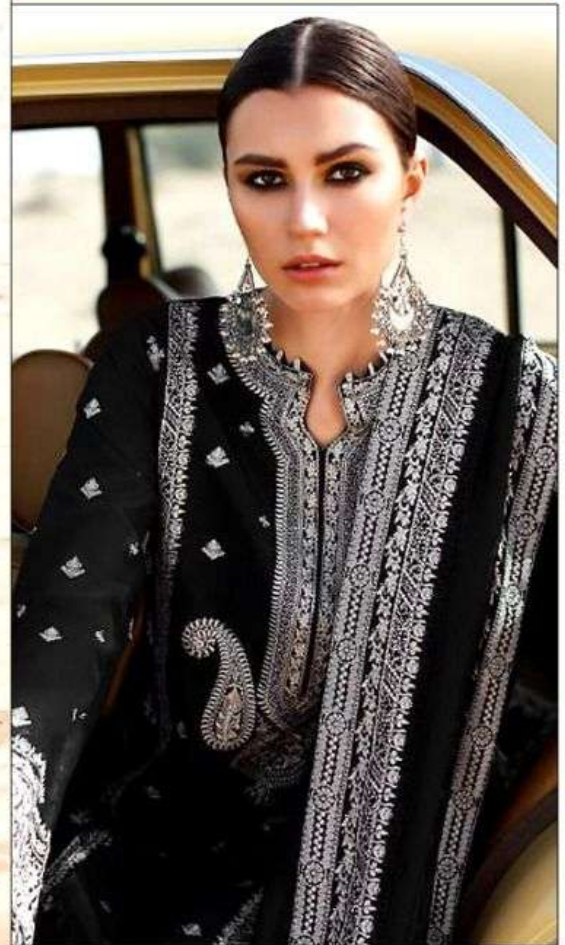

HAZRA DESIGNER

HD - 32

Fabric Details

**Top:- Pure Cotton
With Embroidery**
Bottom:- Semi Lawn
**Dupatta:- Nazneen
With Embroidery**

HAZRA DESIGNER

HD - 32

Fabric Details

**Top:- Pure Cotton
With Embroidery
Bottom:- Semi Lawn
Dupatta:- Nazneen
With Embroidery**

HAZRA DESIGNER
HD-32
Fabric Details

Top: Pure Cotton
With Embroidery
Bottom: Semi Lawn
Dupatta: Nazneen
With Embroidery