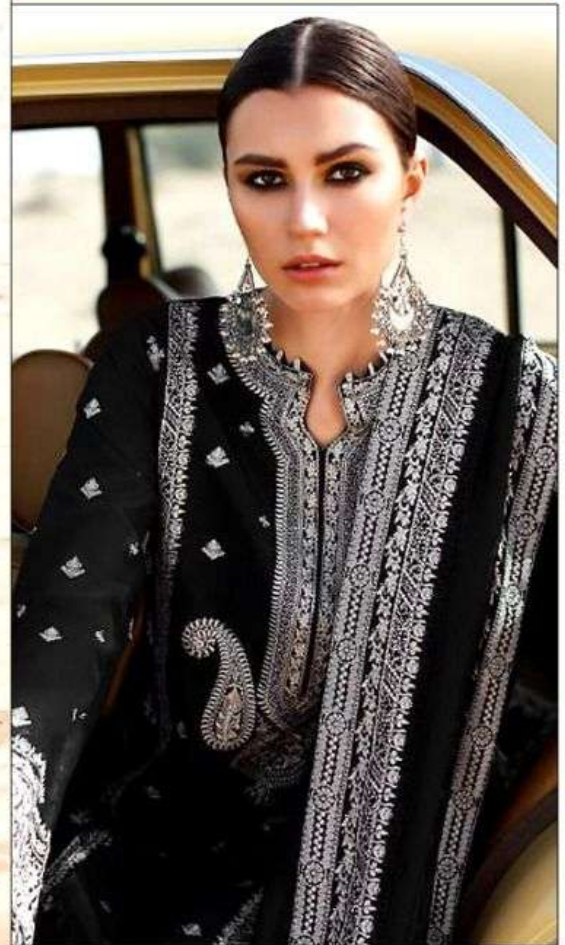

HAZRA DESIGNER

HD - 32

Fabric Details

**Top:- Pure Cotton
With Embroidery**
Bottom:- Semi Lawn
**Dupatta:- Nazneen
With Embroidery**

HAZRA DESIGNER

HD - 32

Fabric Details

**Top:- Pure Cotton
With Embroidery**
Bottom:- Semi Lawn
**Dupatta:- Nazneen
With Embroidery**

HAZRA DESIGNER
HD-32
Fabric Details

Top: Pure Cotton
With Embroidery
Bottom: Semi Lawn
Dupatta: Nazneen
With Embroidery