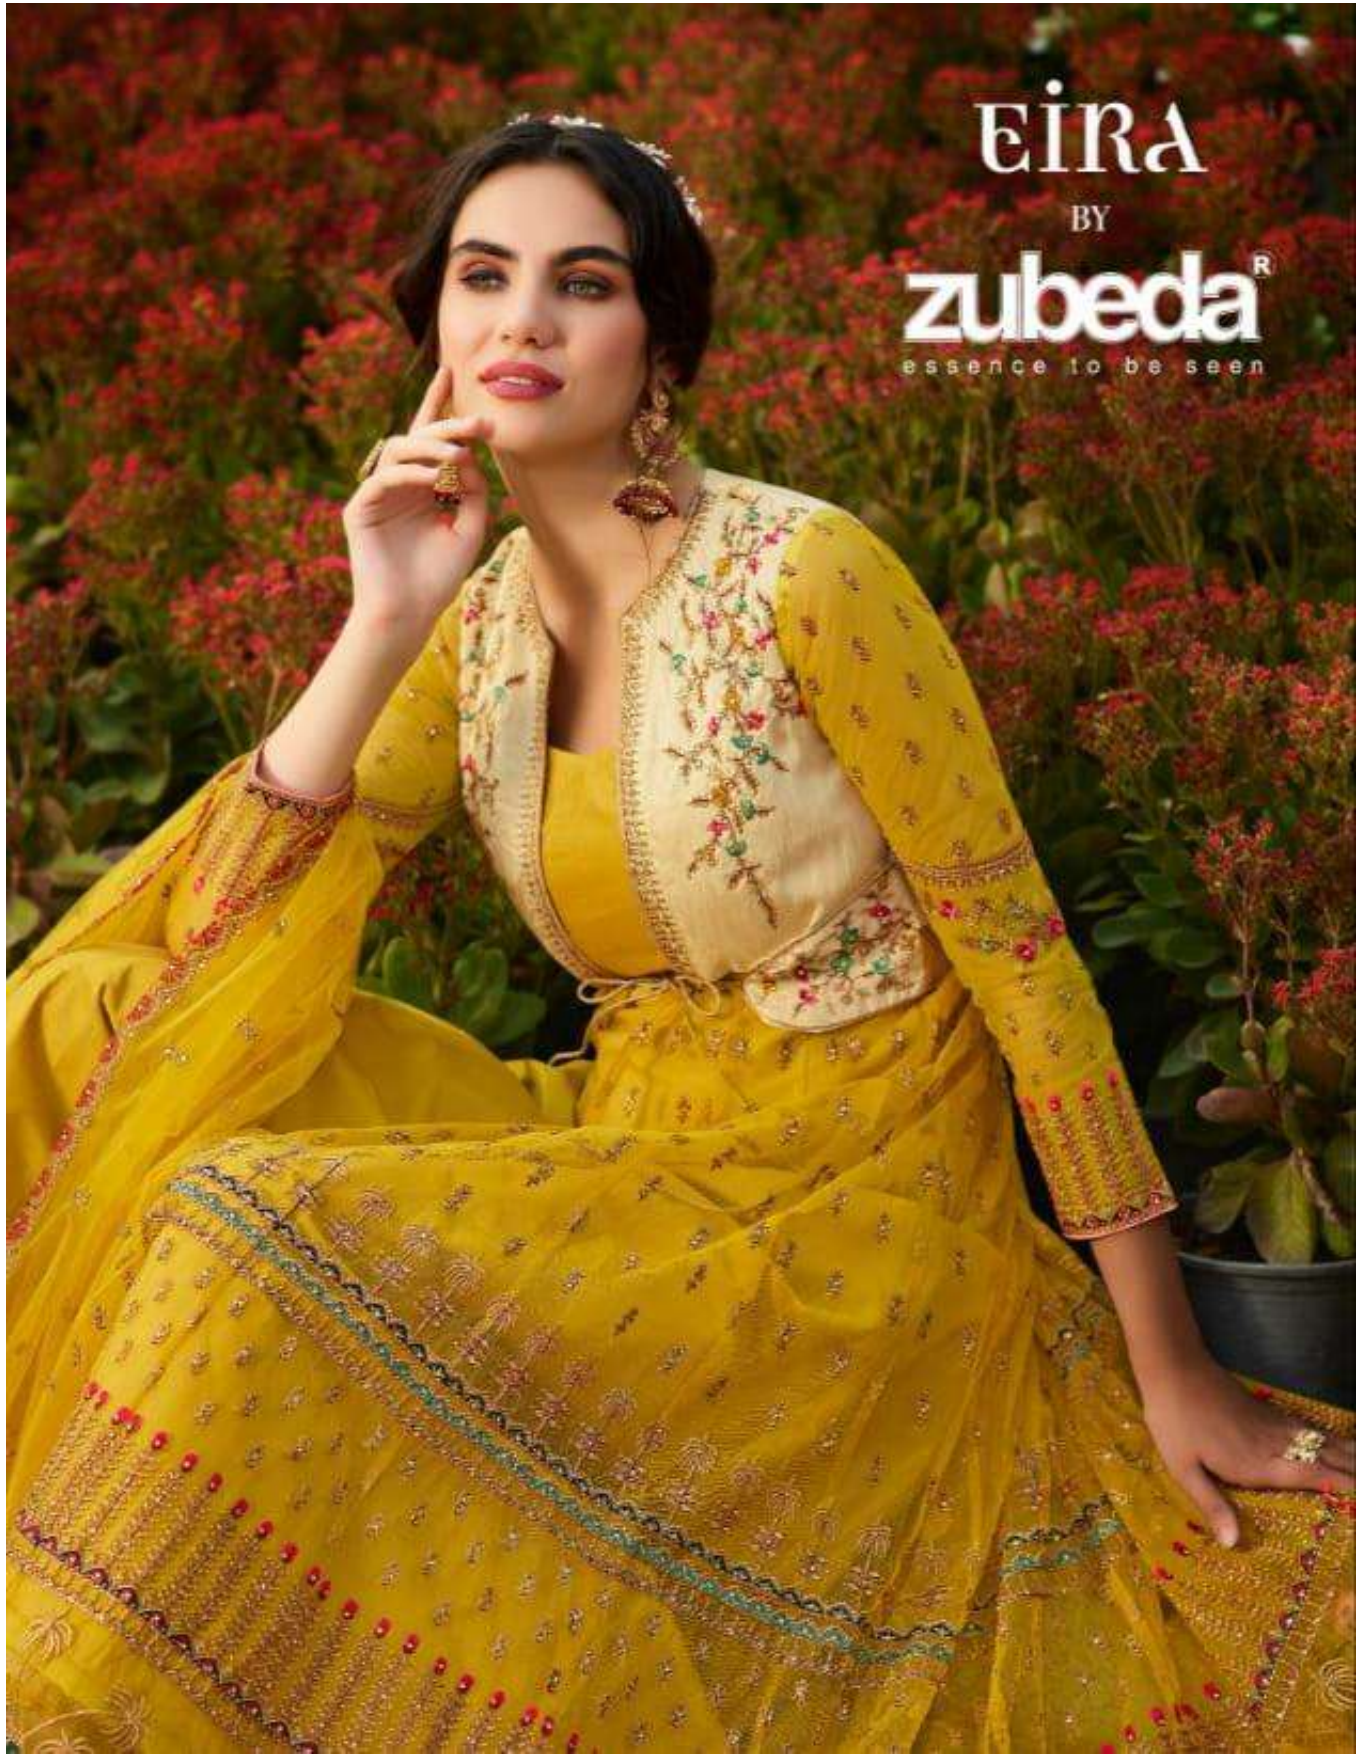

EIRA

BY

zubeda[®]

essence to be seen

zubeda
DESIGNER BY SU KHAN
Z-603

● Z-601 ●

● Z-602 ●

● Z-603 ●

● Z-604 ●

EIRA
BY
zubeda[®]
essence to be seen

EIRA

RATE:-2850/

TOP

NET WITH HEAVY WORK

DUPATTA

NET WITH WORK