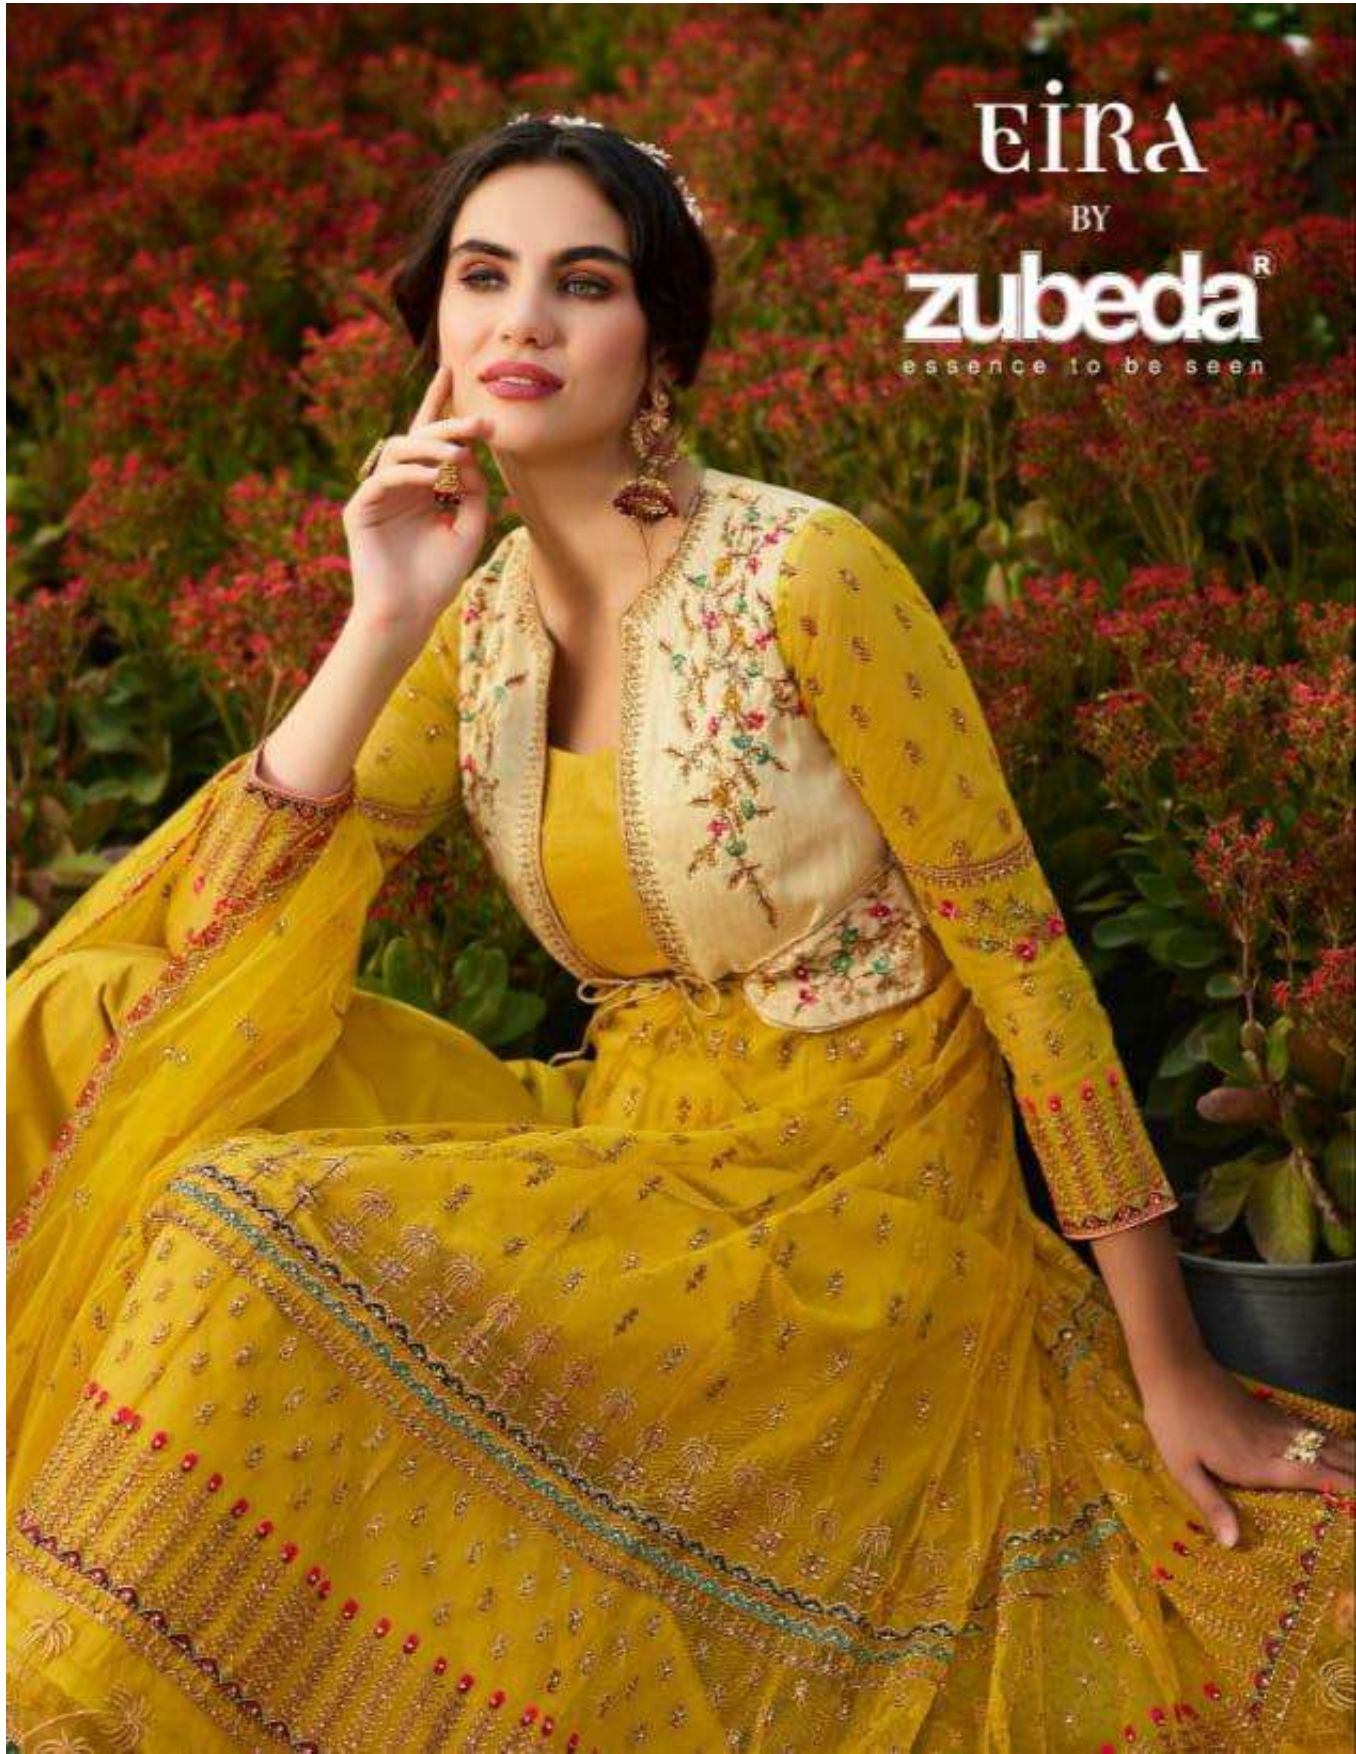

EIRA

BY

zubeda[®]

essence to be seen

zubeda
DESIGNER BY SU KHAN
Z-603

● Z-601 ●

● Z-602 ●

● Z-603 ●

● Z-604 ●

EIRA
BY
zubeda[®]
essence to be seen

EIRA

RATE:-2850/

TOP

NET WITH HEAVY WORK

DUPATTA

NET WITH WORK