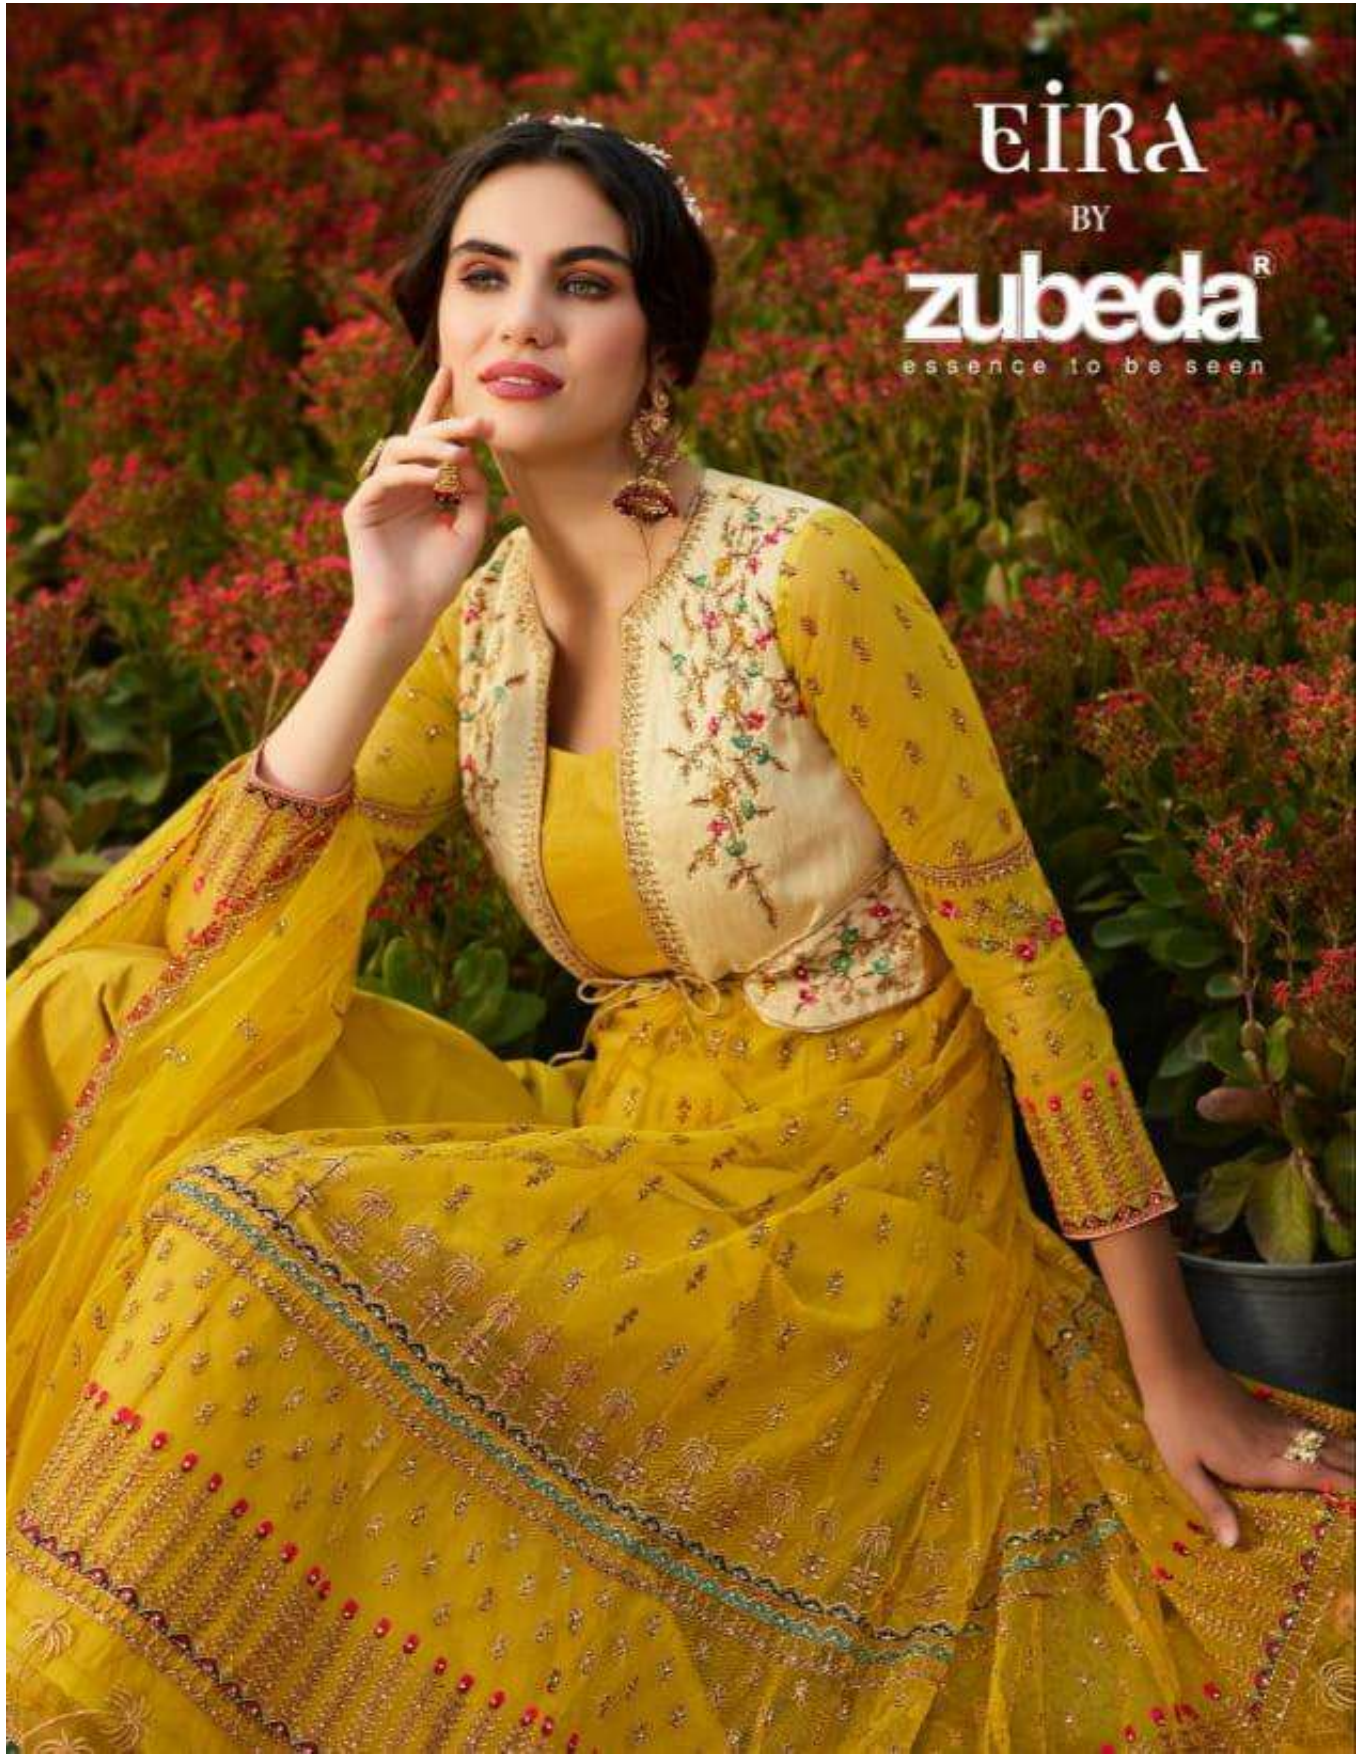

EIRA

BY

zubeda<sup>®</sup>

essence to be seen

zubeda  
DESIGNER BY SU KHAN  
Z-603

● Z-601 ●

● Z-602 ●

● Z-603 ●

● Z-604 ●

EIRA  
BY  
zubeda<sup>®</sup>  
essence to be seen

**EIRA**

RATE:-2850/

**TOP**

**NET WITH HEAVY WORK**

**DUPATTA**

**NET WITH WORK**

**BOTTOM**

**Heavy Dull Shantoon**

---

Design No.	Product Name	Rate
601 TO 604	EIRA	2850/-

---