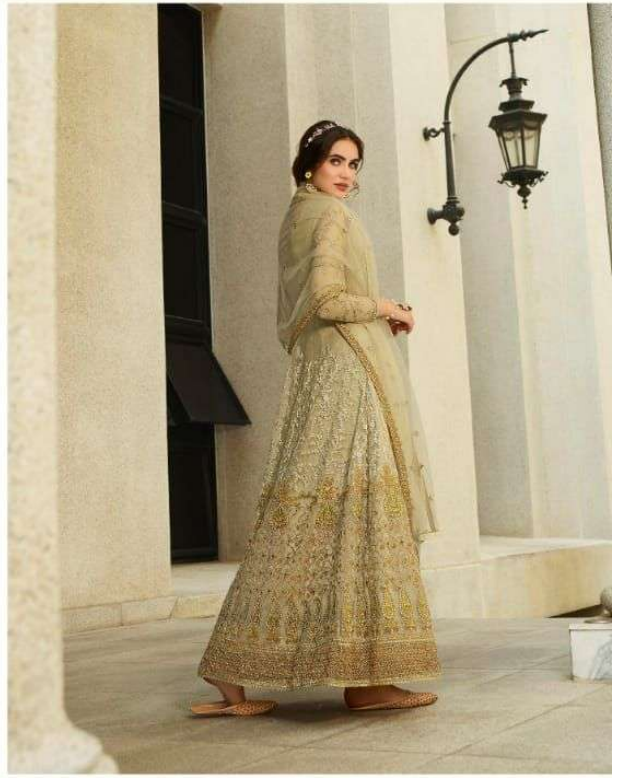

EIRA

BY

zubeda[®]

essence to be seen

zubeda
DESIGNER BY SU KHAN
Z-603

● Z-601 ●

● Z-602 ●

● Z-603 ●

● Z-604 ●

EIRA
BY
zubeda[®]
essence to be seen

EIRA

RATE:-2850/

TOP

NET WITH HEAVY WORK

DUPATTA

NET WITH WORK

BOTTOM

Heavy Dull Shantoon

| Design No. | Product Name | Rate |
|------------|--------------|--------|
| 601 TO 604 | EIRA | 2850/- |
