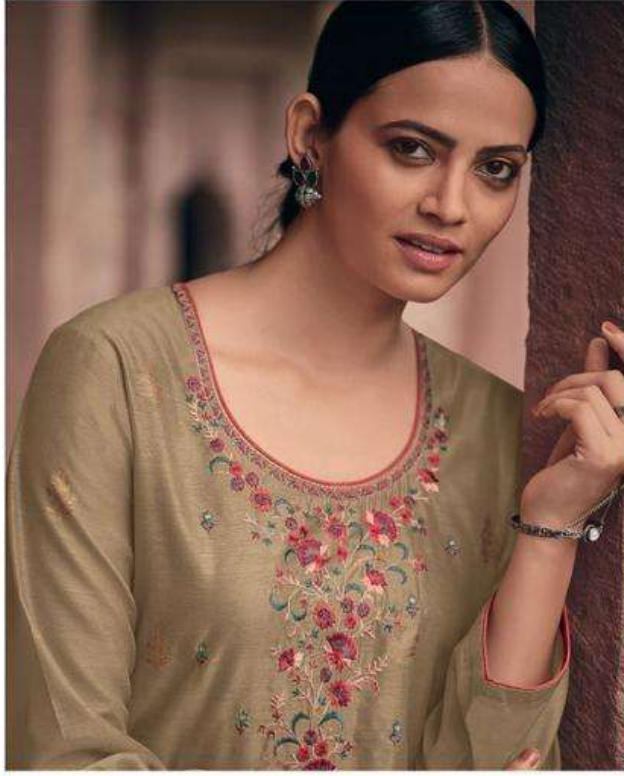

ehrum-adheera-embroidery-salwar-suits

ehrum-adheera-embroidery-salwar-suits

AD-6

ehrum-adheera-embroidery-salwar-suits

AD-1

AD-2

AD-5

AD-6

AD-3

AD-4

Ehrum
ADHEERA

Enrum

ADHEERA

DESIGN NO.	CATALOG NAME	DESCRIPTION	PRICE
AD-1	ADHEERA	: TOP : KORA WEAVING WITH EMBROIDERY	1490/-
AD-2	ADHEERA		1490/-
AD-3	ADHEERA	: BOTTOM : SUPERIOR COTTON SOLID	1490/-
AD-4	ADHEERA		1490/-
AD-5	ADHEERA	: DUPATTA : FINE MODAL PRINTED	1490/-
AD-6	ADHEERA		1490/--