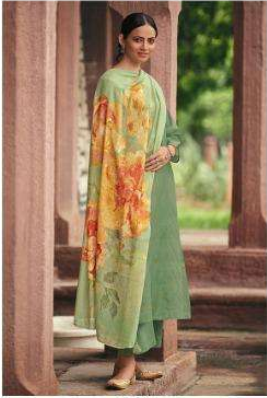

ehrum-adheera-embroidery-salwar-suits

ehrum-adheera-embroidery-salwar-suits

AD-6

ehrum-adheera-embroidery-salwar-suits

AD-1

AD-2

AD-5

AD-6

AD-3

AD-4

Ehrum
ADHEERA

Enrum

ADHEERA

DESIGN NO.	CATALOG NAME	DESCRIPTION	PRICE
AD-1	ADHEERA	: TOP : KORA WEAVING WITH EMBROIDERY	1490/-
AD-2	ADHEERA		1490/-
AD-3	ADHEERA	: BOTTOM : SUPERIOR COTTON SOLID	1490/-
AD-4	ADHEERA		1490/-
AD-5	ADHEERA	: DUPATTA : FINE MODAL PRINTED	1490/-
AD-6	ADHEERA		1490/--