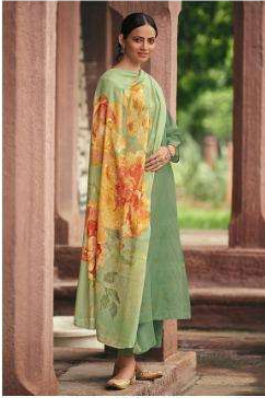

AD-1

AD-3

Ehrum
ADHEERA