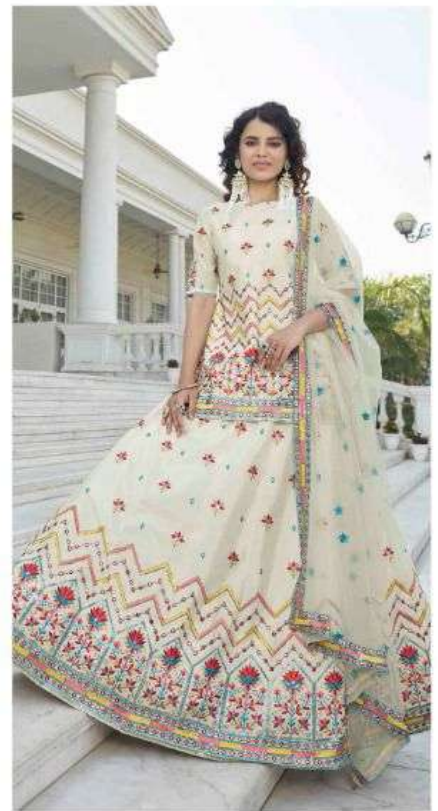

1956

Design NO. (SKU)	Main Color	Lehenga Fabric	Choli Fabric	Dupatta Fabric	Size (Semi-Stitched)	Lehenga Work	Choli Work	Dupatta Work	Choli Length MTR	Lehenga Length MTR	Dupatta Length MTR	Weight
1951	Deep Pink	Chinon Chiffon	Chinon Chiffon	NET	UPTO 42 BUST AND WAIST	Gota Patti And Thread With Sequince Embroidered Work	Gota Patti And Thread With Sequince Embroidered Work	Gota Patti And Thread With Sequince Embroidered Work	1.5 MTR	42 INCH	2.40 MTR	3 KG
1952	Navy Blue – Pink	Chinon Chiffon	Chinon Chiffon	COTTON	UPTO 42 BUST AND WAIST	Gota Patti And Thread With Sequince Embroidered Work	Gota Patti And Thread With Sequince Embroidered Work	Gota Patti And Thread With Sequince Embroidered Work	1.5 MTR	42 INCH	2.40 MTR	3 KG
1953	Baby Pink	Chinon Chiffon	Chinon Chiffon	NET	UPTO 42 BUST AND WAIST	Gota Patti And Thread With Sequince Embroidered Work	Gota Patti And Thread With Sequince Embroidered Work	Gota Patti And Thread With Sequince Embroidered Work	1.5 MTR	42 INCH	2.40 MTR	3 KG
1954	Yellow – Deep Pink	Chinon Chiffon	Chinon Chiffon	NET	UPTO 42 BUST AND WAIST	Gota Patti And Thread With Sequince Embroidered Work	Gota Patti And Thread With Sequince Embroidered Work	Gota Patti And Thread With Sequince Embroidered Work	1.5 MTR	42 INCH	2.40 MTR	3 KG
1955	Sky	Chinon Chiffon	Chinon Chiffon	NET	UPTO 42 BUST AND WAIST	Gota Patti And Thread With Sequince Embroidered Work	Gota Patti And Thread With Sequince Embroidered Work	Gota Patti And Thread With Sequince Embroidered Work	1.5 MTR	42 INCH	2.40 MTR	3 KG
1956	Beige	Chinon Chiffon	Chinon Chiffon	NET	UPTO 42 BUST AND WAIST	Gota Patti And Thread With Sequince Embroidered Work	Gota Patti And Thread With Sequince Embroidered Work	Gota Patti And Thread With Sequince Embroidered Work	1.5 MTR	42 INCH	2.40 MTR	3 KG