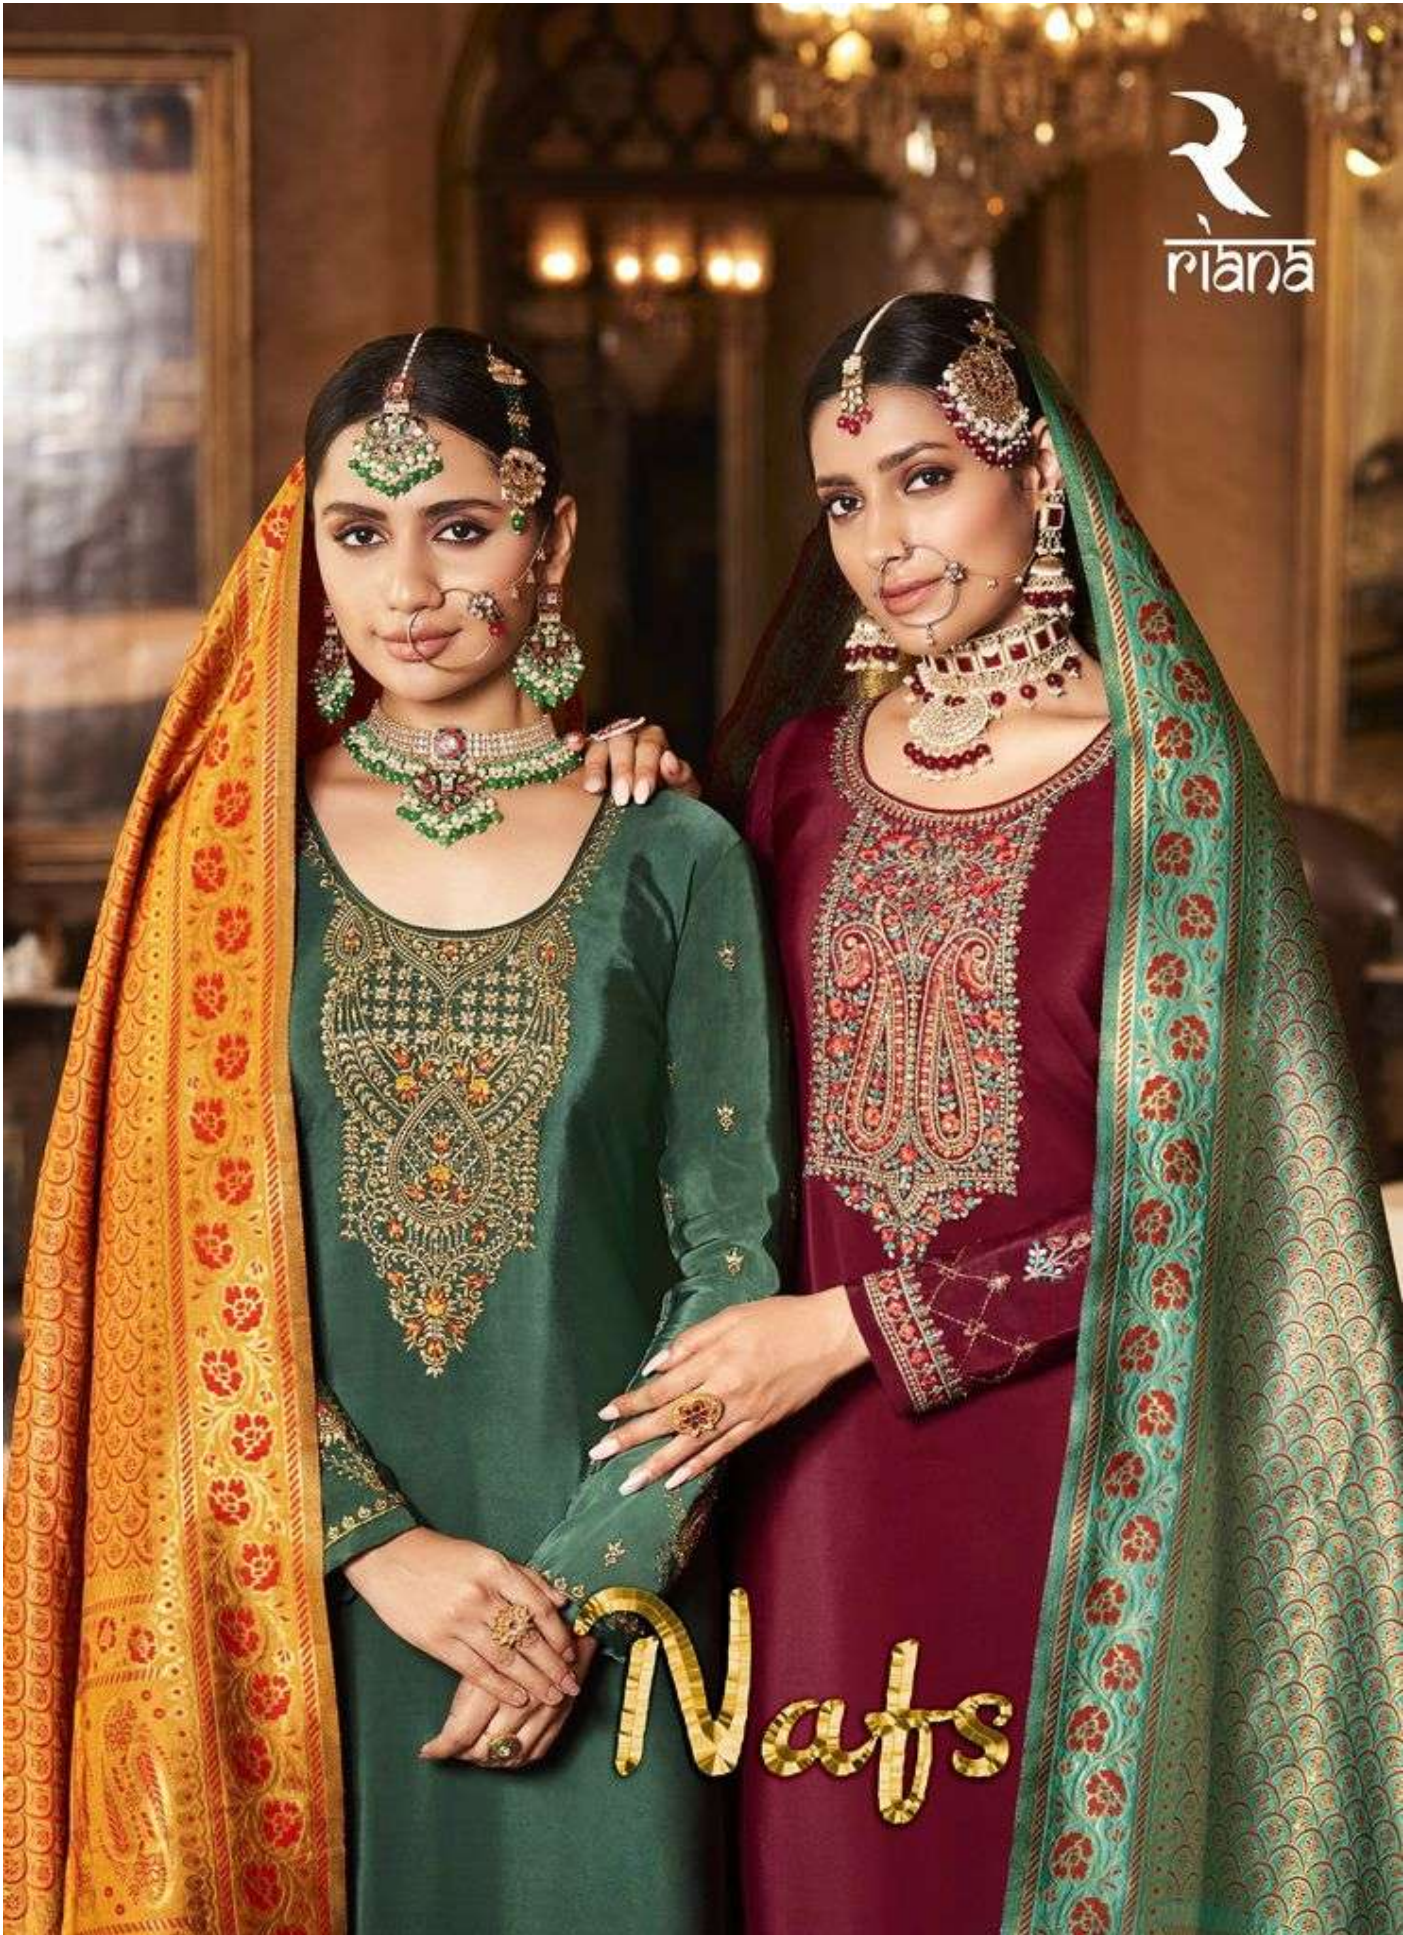

R
riana

Nats

63604

63600
❖

63601
❖

63602
❖

63603
❖

63604
❖

63605
❖

63606
❖

DESIGN NO.	DESCRIPTION
63600	TOP
63601	SOARER CRAPE HEAVY EMBROIDERY ON NECK , DAAMAN PATTA WITH HEAVY SLEEVES
63602	BOTTOM
63603	SOARER CRAPE SOLID DYED
63604	DUPATTA
63605	SILK BANARSI JACQUARD
63606	PRICE 1491