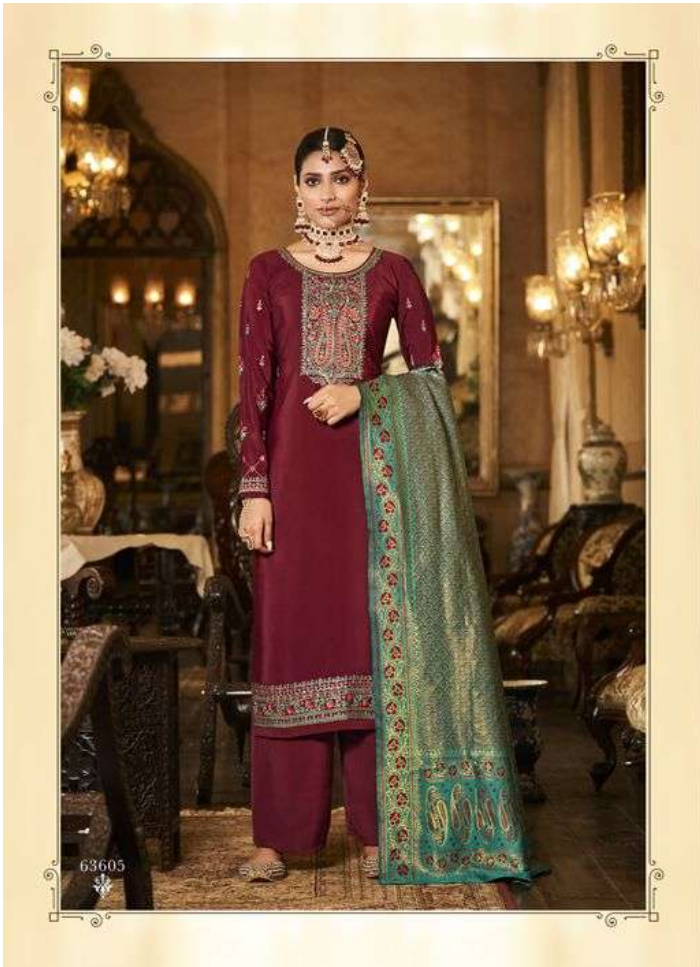

R
riana

Nats

63604

63600
❖

63601
❖

63602
❖

63603
❖

63604
❖

63605
❖

63606
❖

DESIGN NO.	DESCRIPTION
63600	TOP
63601	SOARER CRAPE HEAVY EMBROIDERY ON NECK , DAAMAN PATTA WITH HEAVY SLEEVES
63602	BOTTOM
63603	SOARER CRAPE SOLID DYED
63604	DUPATTA
63605	SILK BANARSI JACQUARD
63606	PRICE 1491