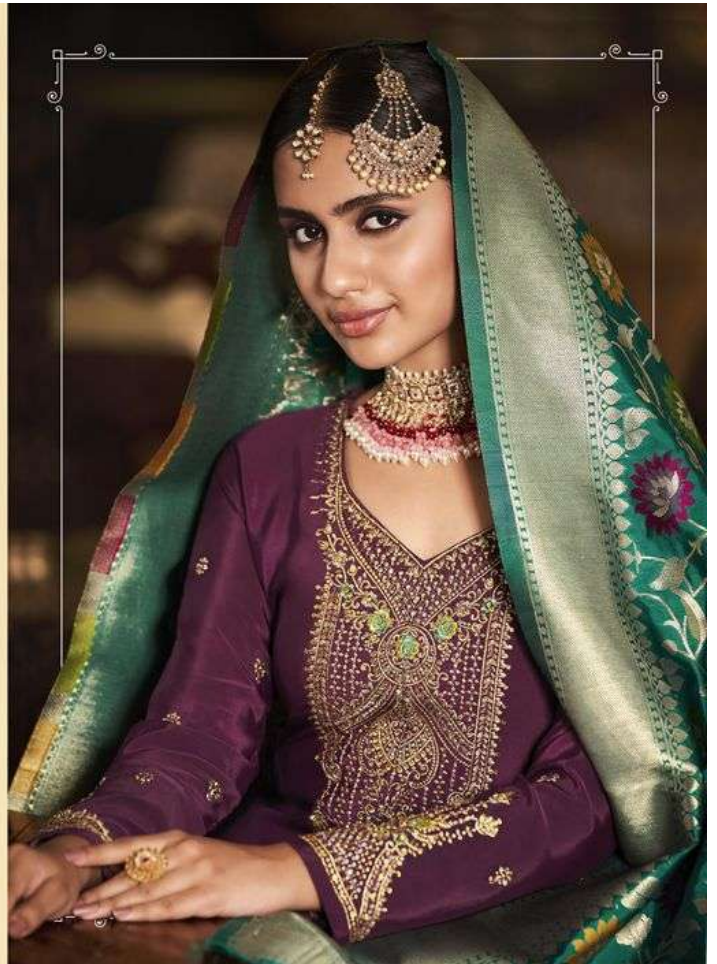

R
riana

Nats

63604

63600
❖

63601
❖

63602
❖

63603
❖

63604
❖

63605
❖

63606
❖

DESIGN NO.	DESCRIPTION
63600	TOP
63601	SOARER CRAPE HEAVY EMBROIDERY ON NECK , DAAMAN PATTA WITH HEAVY SLEEVES
63602	BOTTOM
63603	SOARER CRAPE SOLID DYED
63604	DUPATTA
63605	SILK BANARSI JACQUARD
63606	PRICE 1491