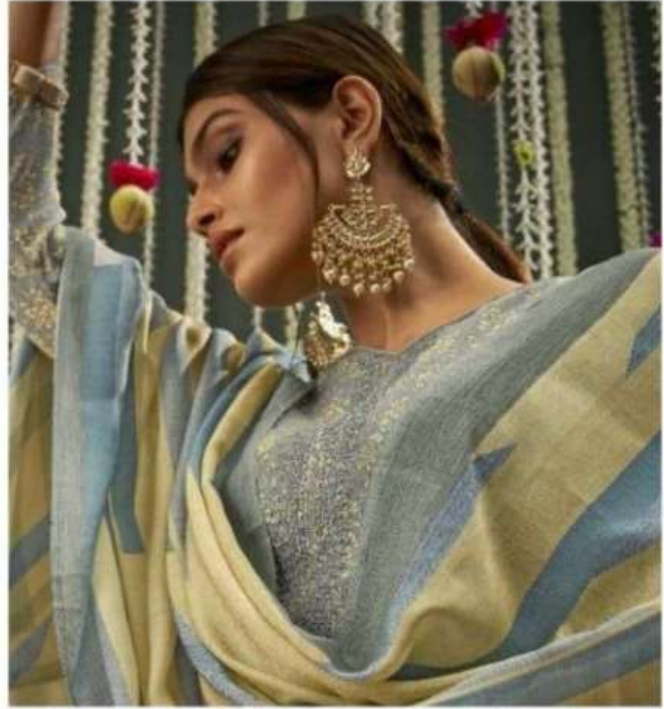

## Magnificent lady

*each piece from this collection is elegantly crafted and  
it will truly add to your wardrobe*

37-20

*Bela*<sup>®</sup>  
FASHION

37-17

37-18

37-19

37-20

37-21

37-22

\*\*\*\*\*  
*Ehtiraam*

*Bela*  
FASHION

DESIGN NUMBER	CATALOGUE NAME	FABRIC DETAIL	PRICE
3717	<i>Ehtiraam</i>	TOP - COTTON SILK DIGITAL PRINT DUPATTA - RUHI SILK DIGITAL PRINT BOTTOM - VISCOSE HEAVY SANTOON	1530
3718	<i>Ehtiraam</i>	TOP - COTTON SILK DIGITAL PRINT DUPATTA - RUHI SILK DIGITAL PRINT BOTTOM - VISCOSE HEAVY SANTOON	1530
3719	<i>Ehtiraam</i>	TOP - COTTON SILK DIGITAL PRINT DUPATTA - RUHI SILK DIGITAL PRINT BOTTOM - VISCOSE HEAVY SANTOON	1530
3720	<i>Ehtiraam</i>	TOP - COTTON SILK DIGITAL PRINT DUPATTA - RUHI SILK DIGITAL PRINT BOTTOM - VISCOSE HEAVY SANTOON	1530
3721	<i>Ehtiraam</i>	TOP - COTTON SILK DIGITAL PRINT DUPATTA - RUHI SILK DIGITAL PRINT BOTTOM - VISCOSE HEAVY SANTOON	1530
3722	<i>Ehtiraam</i>	TOP - COTTON SILK DIGITAL PRINT DUPATTA - RUHI SILK DIGITAL PRINT BOTTOM - VISCOSE HEAVY SANTOON	1530
3723	<i>Ehtiraam</i>	TOP - COTTON SILK DIGITAL PRINT DUPATTA - RUHI SILK DIGITAL PRINT BOTTOM - VISCOSE HEAVY SANTOON	1530