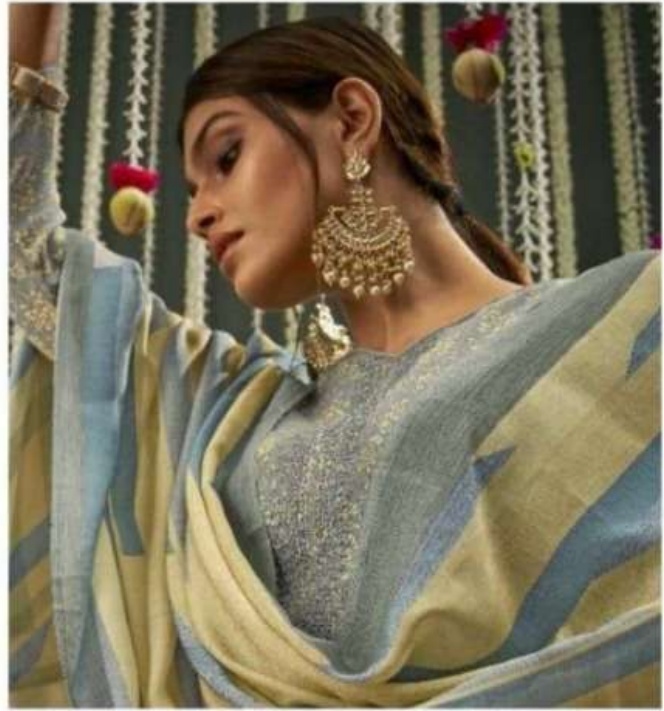

## Magnificent lady

*each piece from this collection is elegantly crafted and  
it will truly add to your wardrobe*

37-20

Bela<sup>®</sup>  
FASHION

37-17

37-18

37-19

37-20

37-21

37-22

\*\*\*\*\*  
*Ehtiraam*

*Bela*  
FASHION

DESIGN NUMBER	CATALOGUE NAME	FABRIC DETAIL	PRICE
3717	<i>Ehtiraam</i>	TOP - COTTON SILK DIGITAL PRINT DUPATTA - RUHI SILK DIGITAL PRINT BOTTOM - VISCOSE HEAVY SANTOON	1530
3718	<i>Ehtiraam</i>	TOP - COTTON SILK DIGITAL PRINT DUPATTA - RUHI SILK DIGITAL PRINT BOTTOM - VISCOSE HEAVY SANTOON	1530
3719	<i>Ehtiraam</i>	TOP - COTTON SILK DIGITAL PRINT DUPATTA - RUHI SILK DIGITAL PRINT BOTTOM - VISCOSE HEAVY SANTOON	1530
3720	<i>Ehtiraam</i>	TOP - COTTON SILK DIGITAL PRINT DUPATTA - RUHI SILK DIGITAL PRINT BOTTOM - VISCOSE HEAVY SANTOON	1530
3721	<i>Ehtiraam</i>	TOP - COTTON SILK DIGITAL PRINT DUPATTA - RUHI SILK DIGITAL PRINT BOTTOM - VISCOSE HEAVY SANTOON	1530
3722	<i>Ehtiraam</i>	TOP - COTTON SILK DIGITAL PRINT DUPATTA - RUHI SILK DIGITAL PRINT BOTTOM - VISCOSE HEAVY SANTOON	1530
3723	<i>Ehtiraam</i>	TOP - COTTON SILK DIGITAL PRINT DUPATTA - RUHI SILK DIGITAL PRINT BOTTOM - VISCOSE HEAVY SANTOON	1530