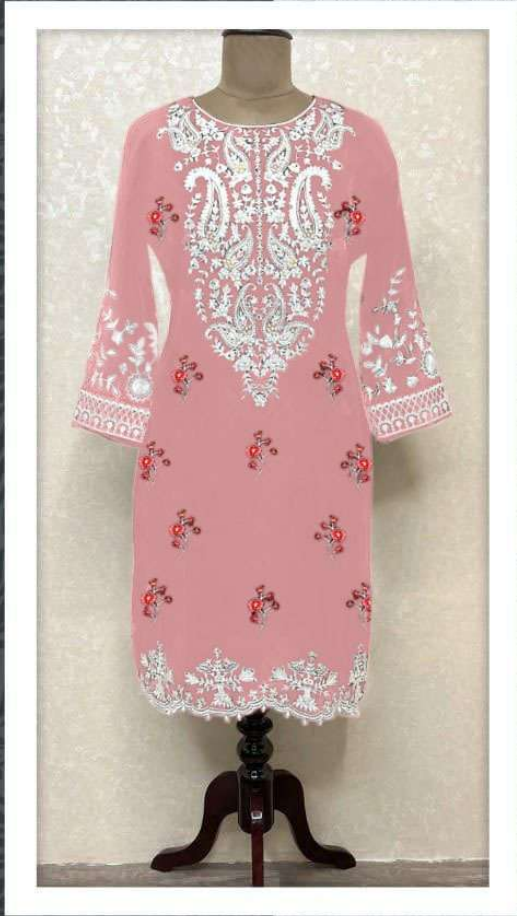

AL QASR
MA-08

CARE INSTRUCTIONS

DRY CLEAN RECOMMENDED
DO NOT USE ANY TYPE OF BLEACH OR
STAIN REMOVING CHEMICALS
WASH & SOAK COLORED & WHITE FABRICS SEPARATELY
DO NOT OVER EXPOSE DAMP FABRIC TO STRONG SUNLIGHT
IRON AT MODERATE TEMPERATURE