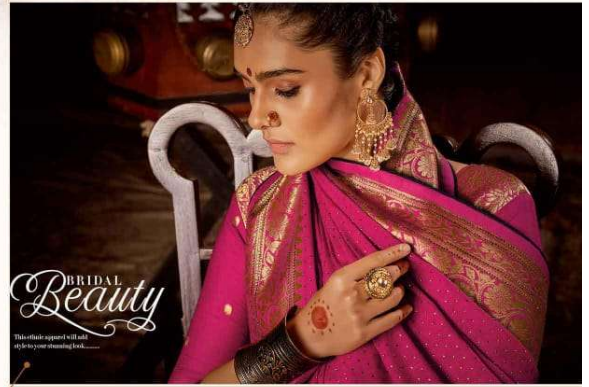

TANA BANA 507 D