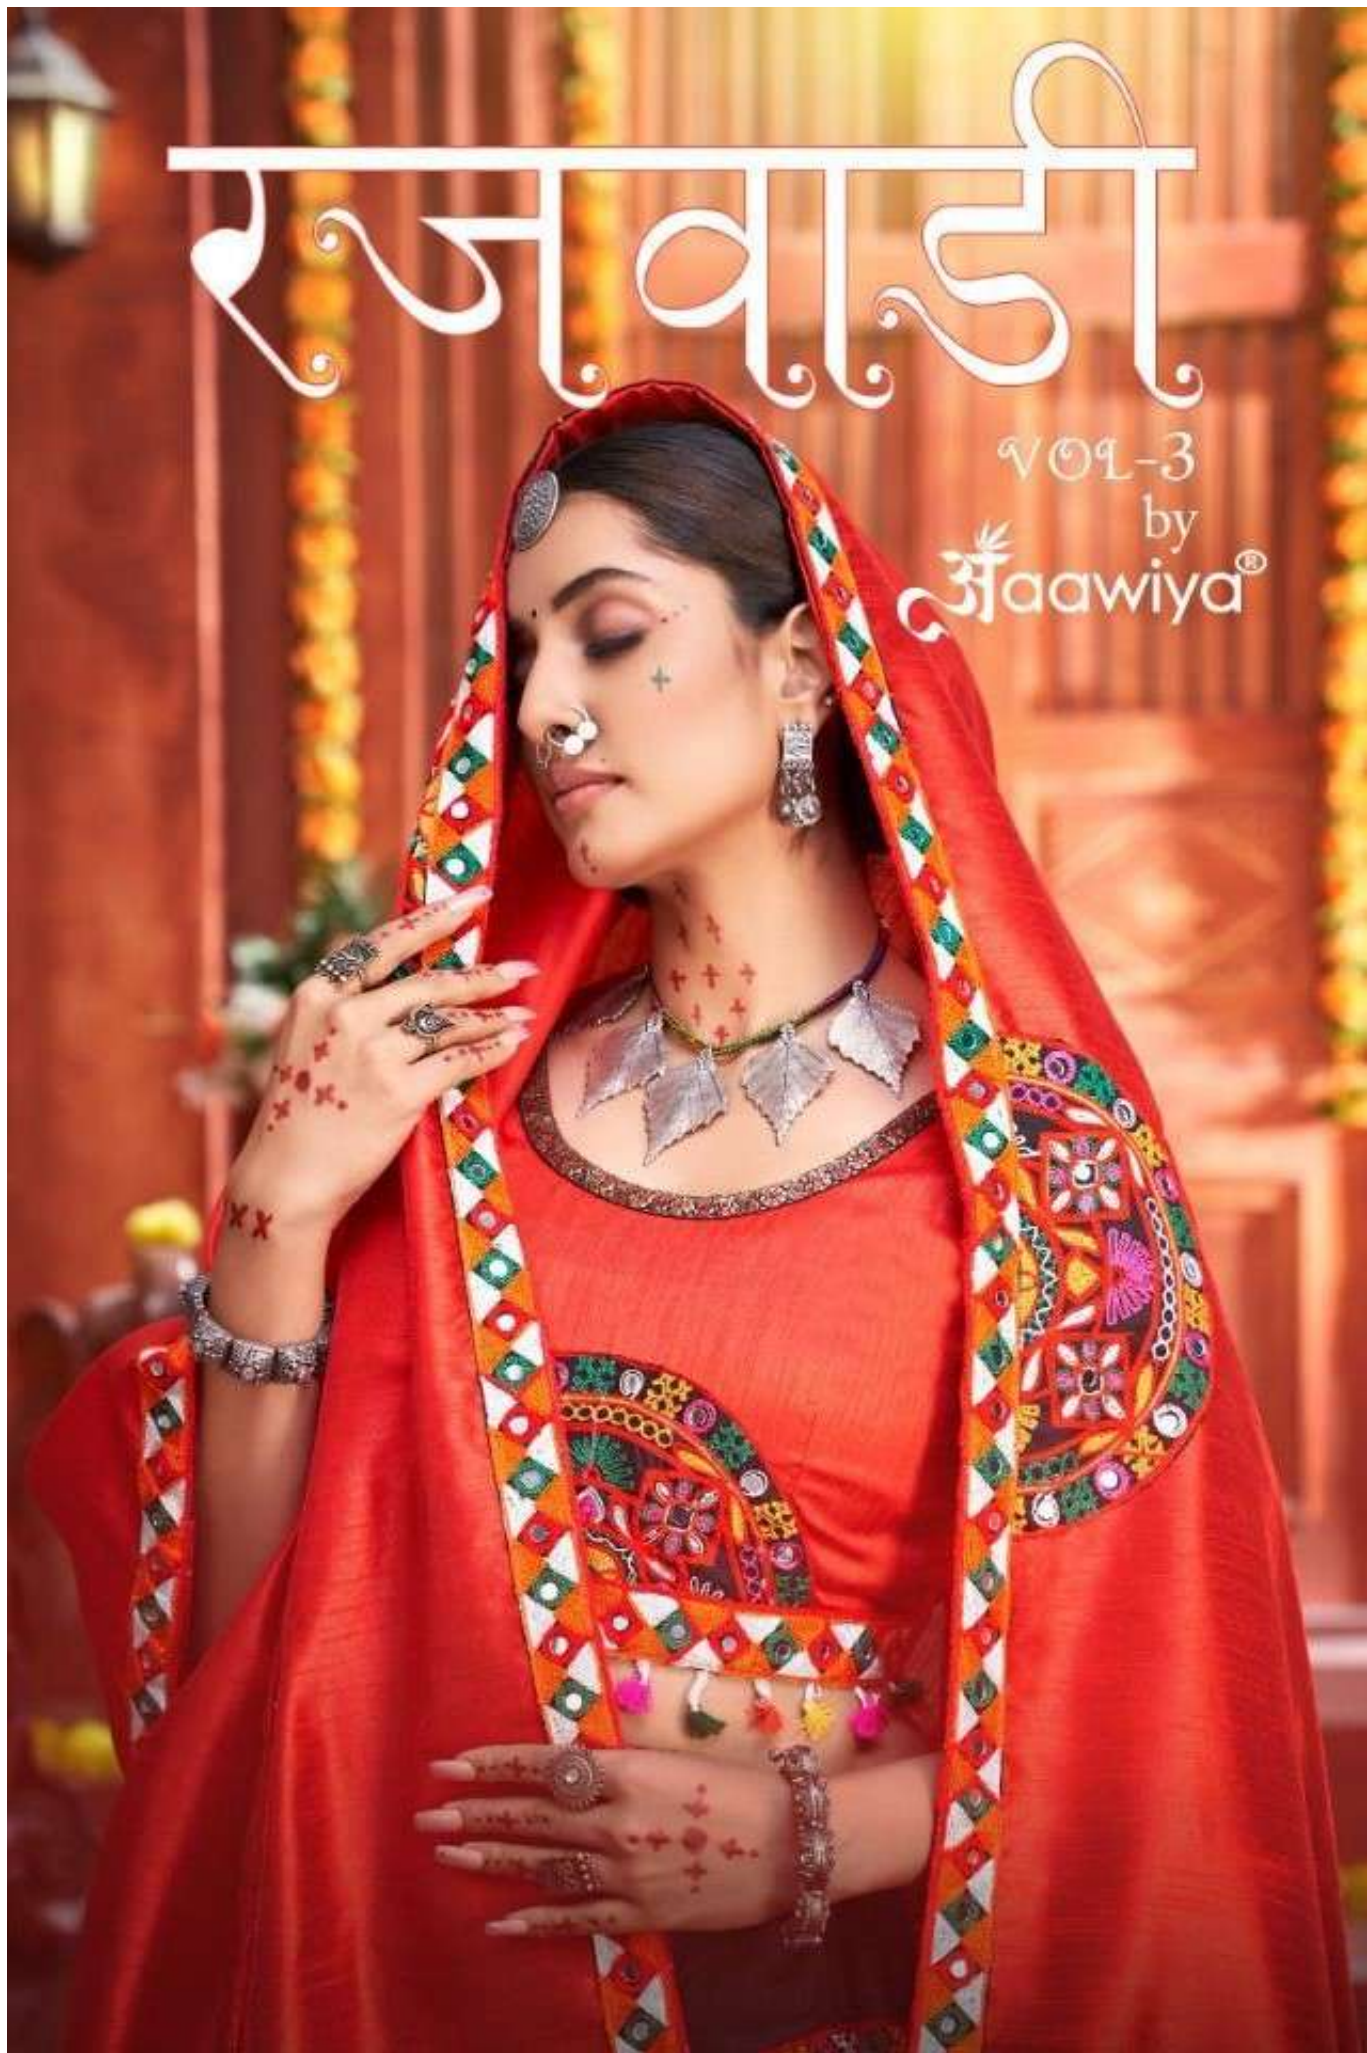

रजवाही

VOL-3

by

आाawiya®