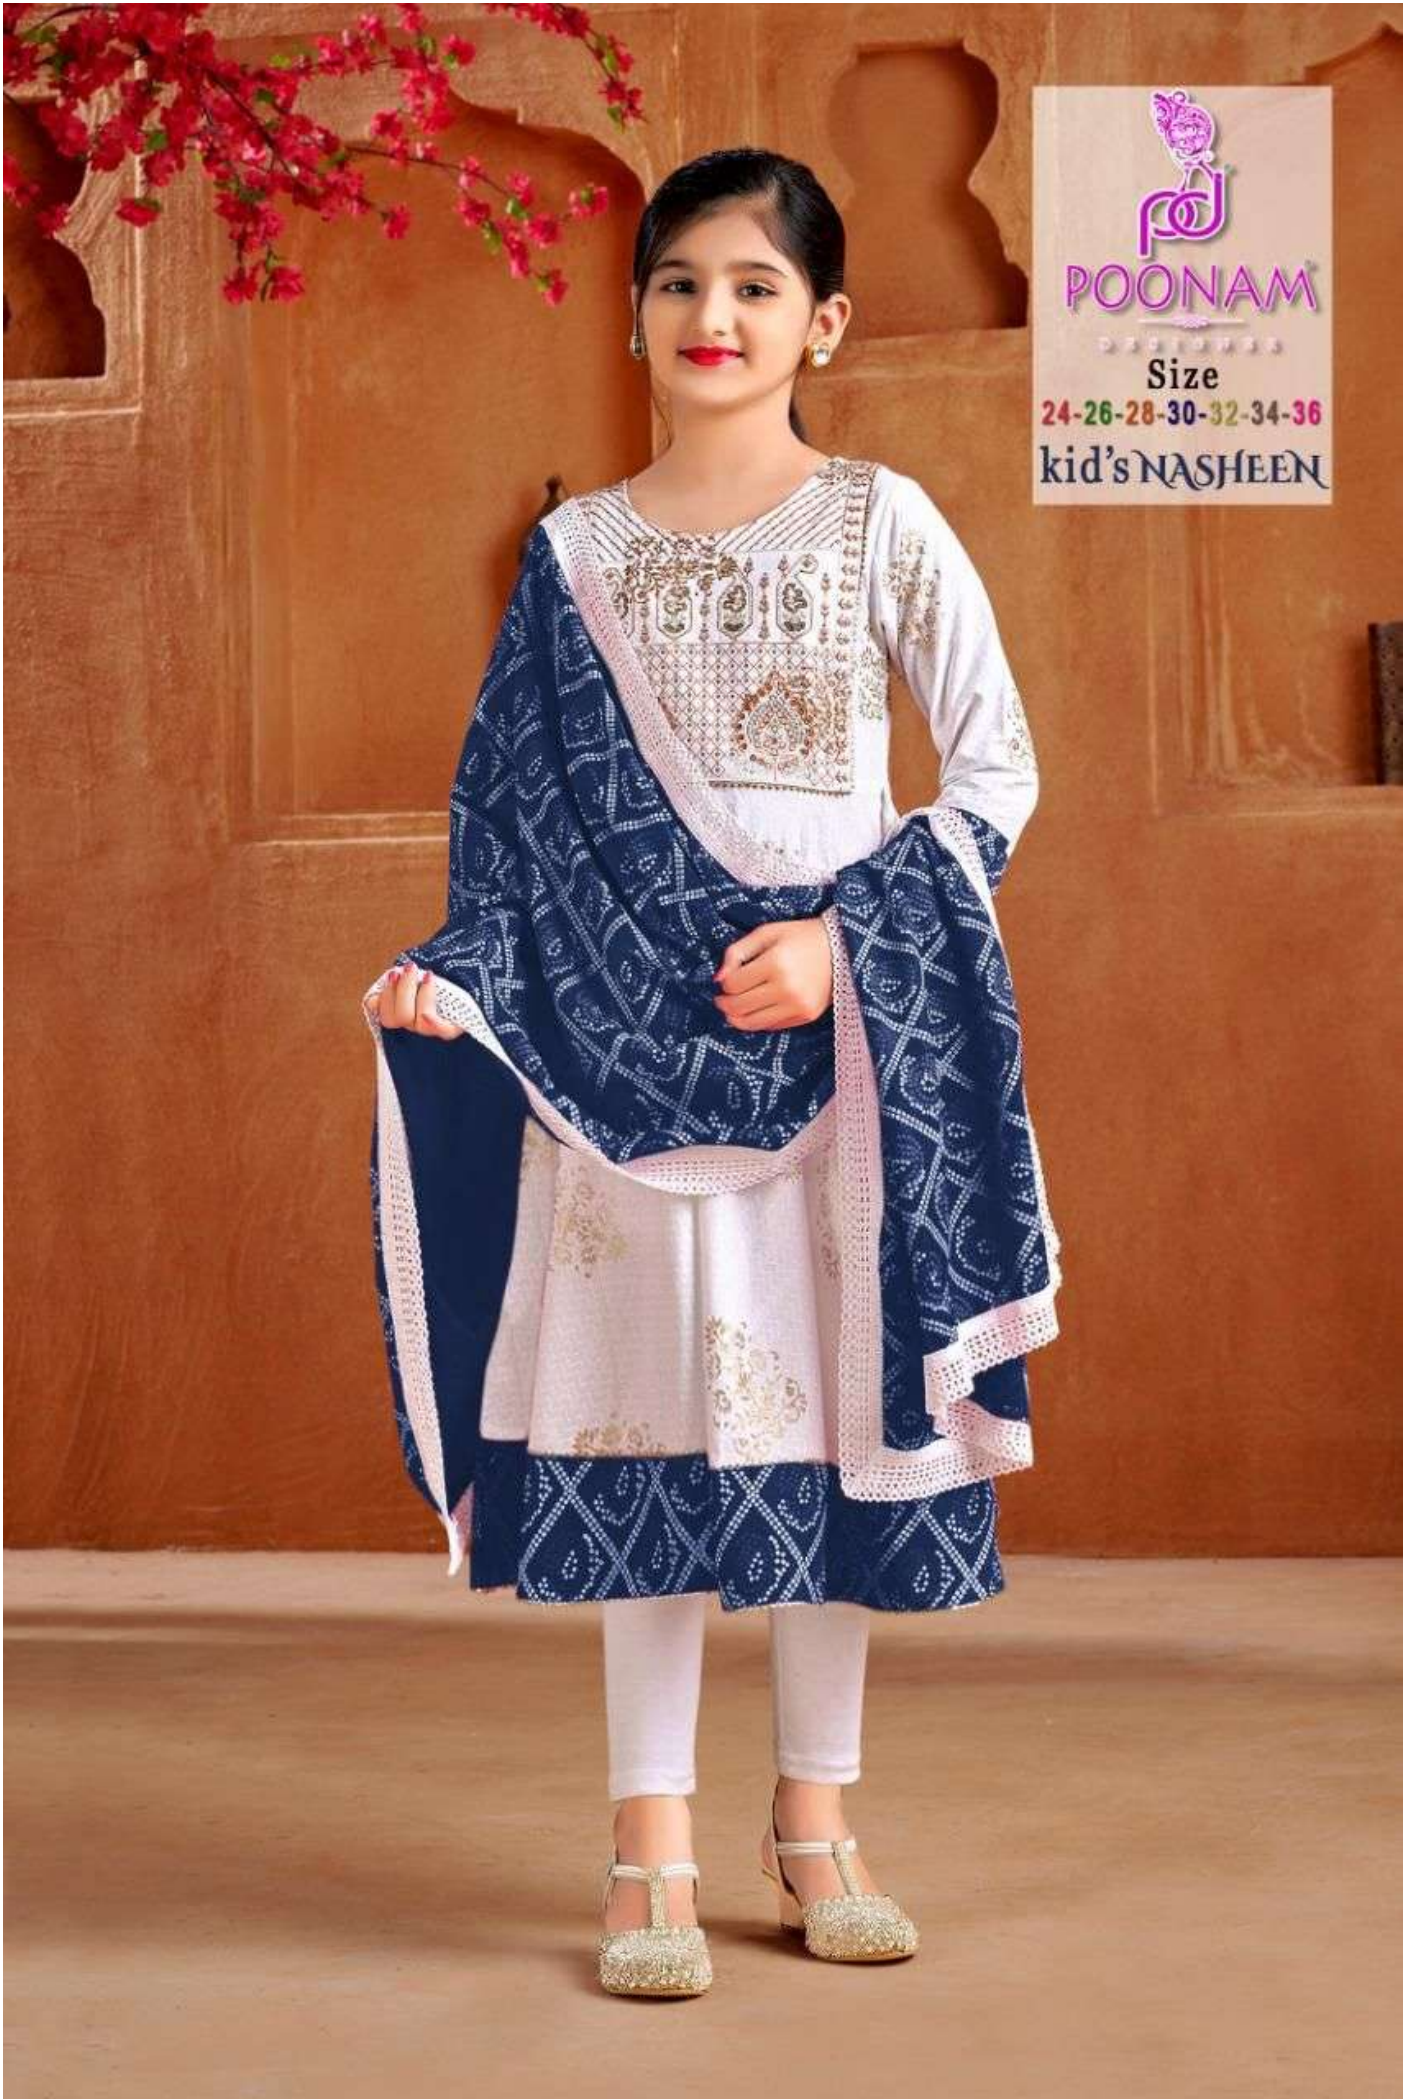

  
**POONAM**  
DESIGNS  
Size  
24-26-28-30-32-34-36  
kid's **NASHEEN**

  
**POONAM**  
DESIGNS  
Size  
24-26-28-30-32-34-36  
**kid's NASHEEN**

  
**POONAM**  
DESIGNS  
Size  
24-26-28-30-32-34-36  
kid's **NASHEEN**

  
**POONAM**  
DESIGNS  
Size  
24-26-28-30-32-34-36  
**kid's NASHIEN**

  
**POONAM**  
DESIGNS  
Size  
24-26-28-30-32-34-36  
kid's NASHEEN

# kid's NASHEEN

SIZE: -24-26-28-30-32-34-36

DESIGN-1001

DESIGN-1002

DESIGN-1003

DESIGN-1004

**Pure Rayon Neck Embroidery & sequence work with Full printed Gown.  
With Rayon Bandhani print Duppta**