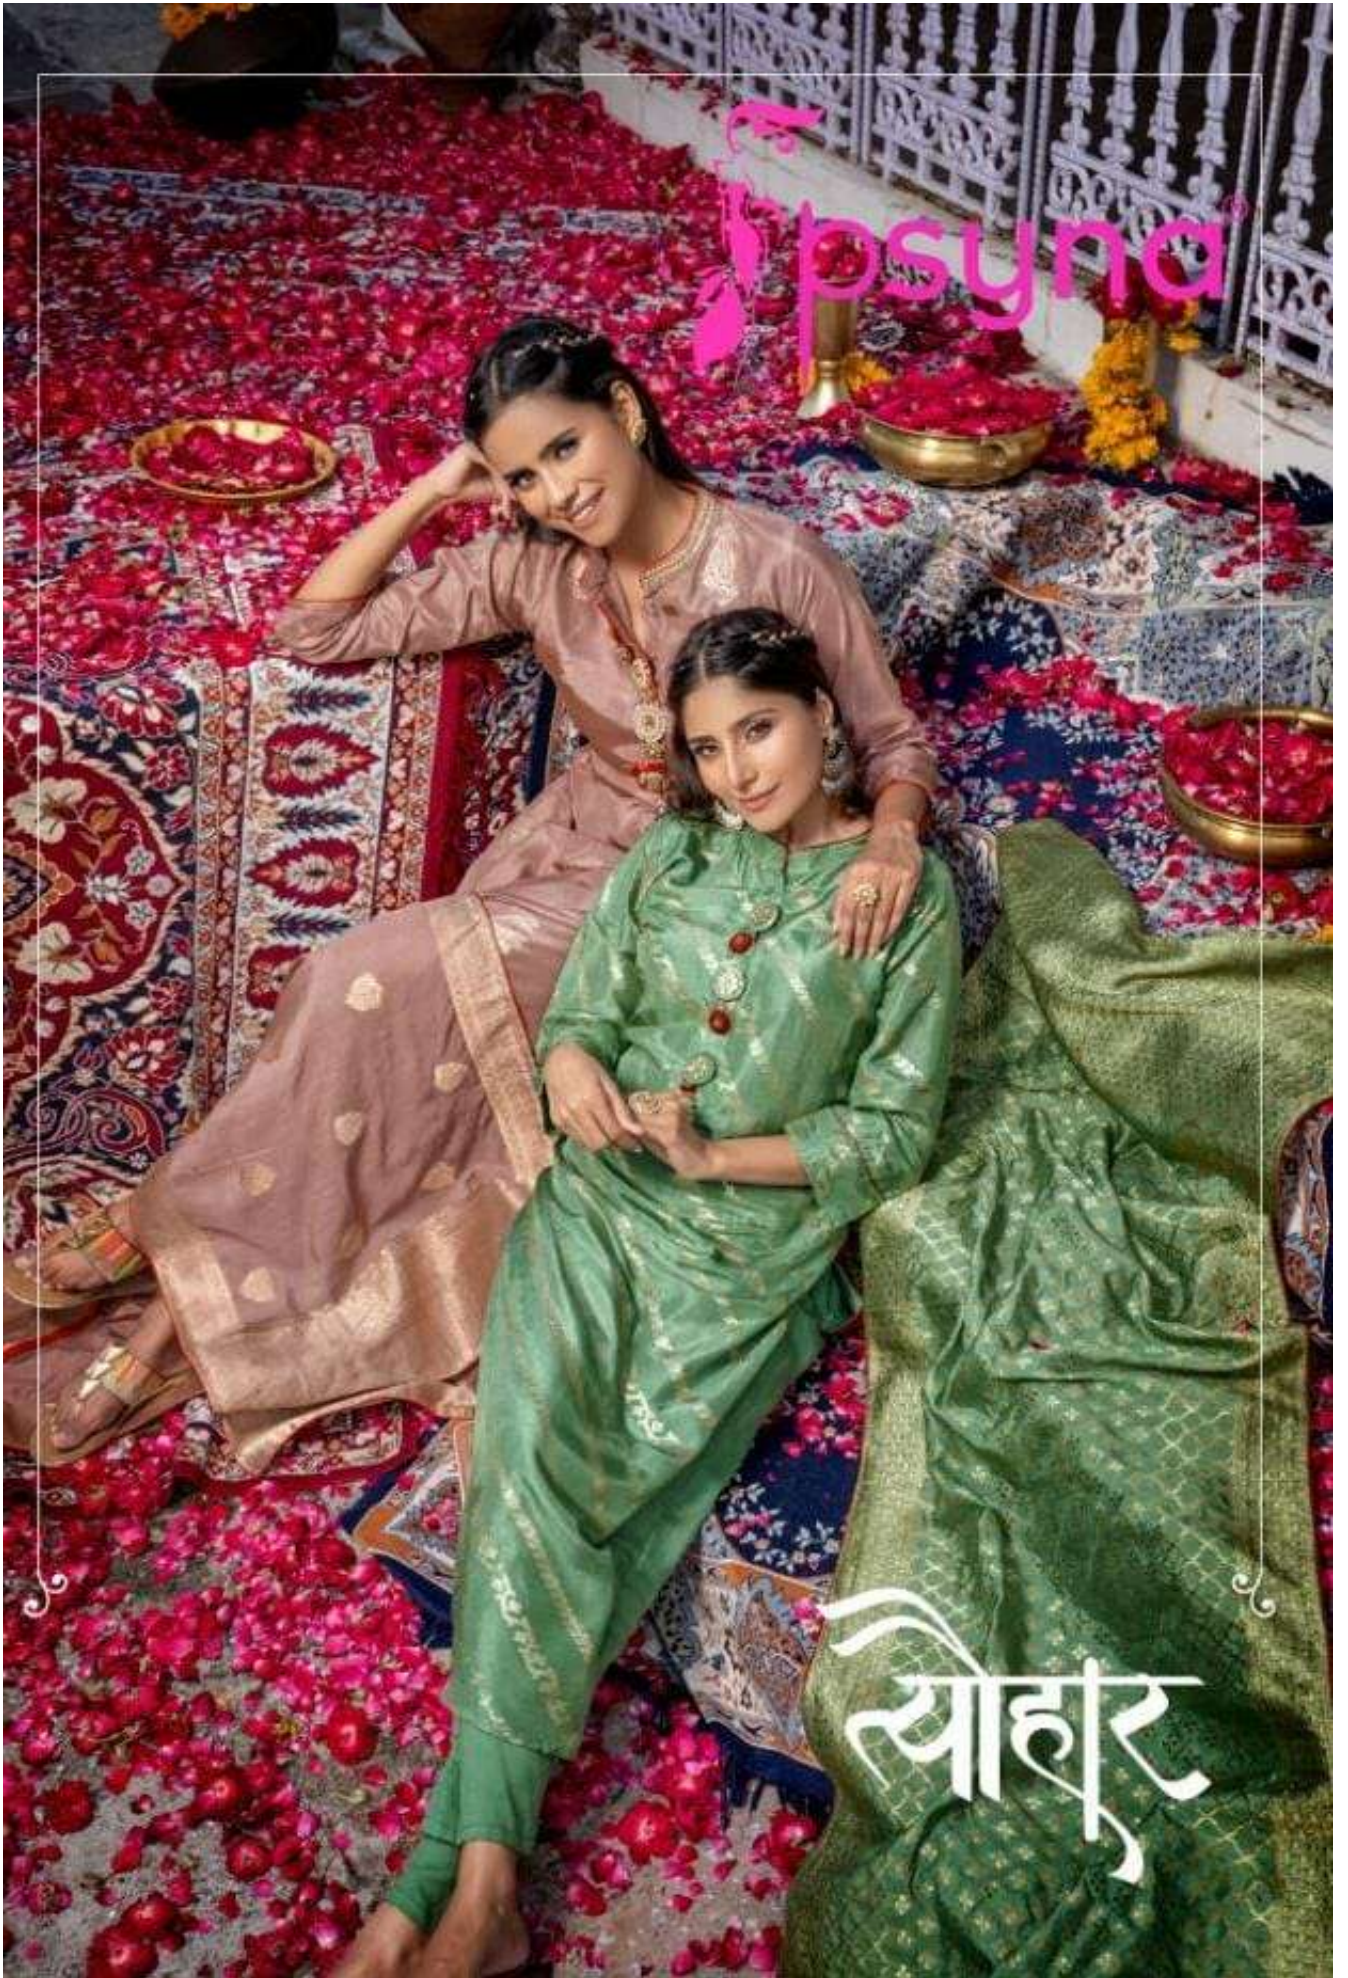

psynai

सौहर

psyna®
Radiant Beauty
The beauty of the world is in the eyes of a woman.
1001

Warrior Queen

100% Cotton, Embroidered, Handmade, 100% Cotton, 100% Cotton

स्योहार
1002

psyna®

सोहर
1004

The Embroider

psyna®
Exquisite Diva 100% cotton dress with hand-embroidered floral motifs in traditional style

सोहर
1005

Glamorous Lady

This exquisite collection is created for all those who love the
elegance of happy and festive