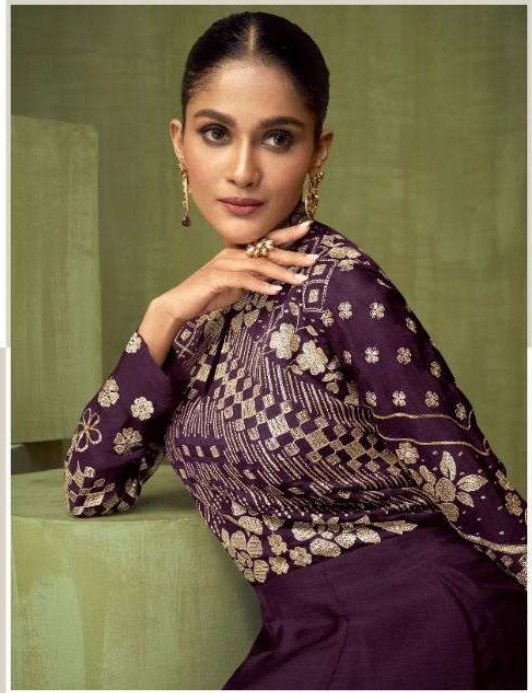

SAYURI[®]
Designer

VIOLET

SAYURI[®]
Designer

5204

SAYURI®
— Designer

5205

SAYURI®
Designer

5206

5204

5205

5206

SAYURI[®]
Designer
VIOLET

DESIGN	PRICE	DESCRIPTION
5204	2899	~ TOP ~ REAL GEORGETTE (FRONT AND BACK EMBROIDERED)
5205	2899	~ SKIRT ~ FUSED REAL GEORGETTE (FRONT AND BACK EMBROIDERED)
5206	2899	~SIZE ~ FREE SIZE STITCHED (WITH CANCAN) ~ BOTTOM ~ SILK SANTOON ~ DUPTTA ~ REAL GEORGETTE (EMBROIDERED)