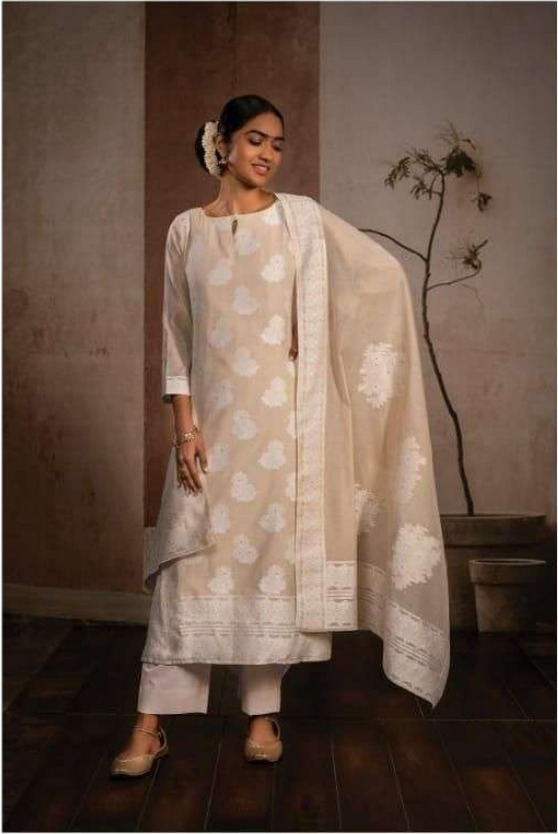

Rivāā[®]

BINDIYA 2

2632

2633

2634

2636

2637

2631

D. NO. :- 2631 TO 2637

FABRICS DETAIL

TOP :- Pure Cotton Banarasi Jaquard
BOTTAM :- Pure Cotton Dyed (With Inner 4.50 Mtr.)
DUP. :- Pure Cotton Banarasi Jaquard Pallu Border

DESIGNS :- 7 Pcs

RATE :- 1810/-