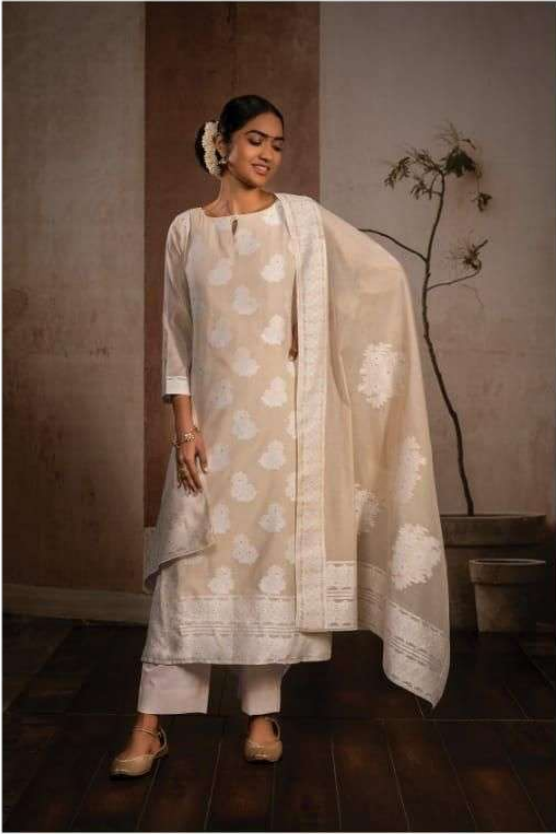

Rivāā[®]

BINDIYA 2

2632

2633

2634

2636

2637

2631

D. NO. :- 2631 TO 2637

FABRICS DETAIL

TOP :- Pure Cotton Banarasi Jaquard
BOTTAM :- Pure Cotton Dyed (With Inner 4.50 Mtr.)
DUP. :- Pure Cotton Banarasi Jaquard Pallu Border

DESIGNS :- 7 Pcs

RATE :- 1810/-