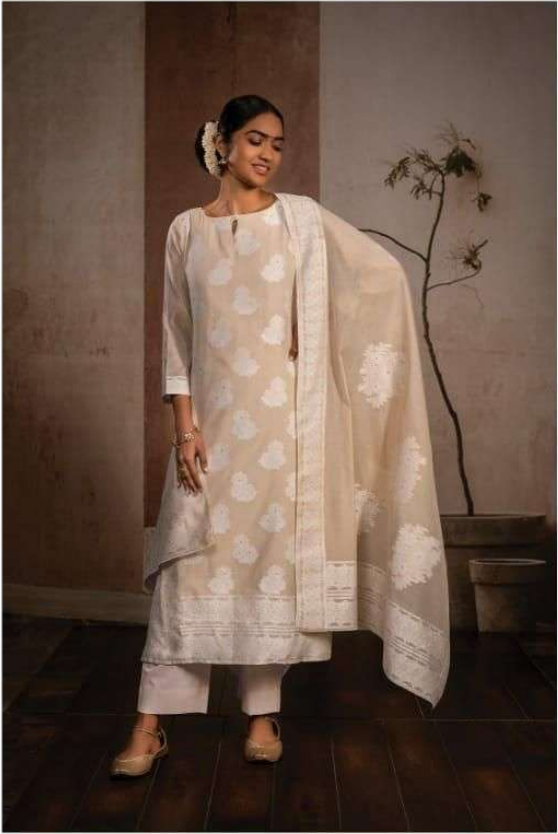

Rivāā<sup>®</sup>

BINDIYA 2

2632

2633

2634

2636

2637

2631

### FABRICS DETAIL

TOP :- Pure Cotton Banarasi Jaquard  
BOTTAM :- Pure Cotton Dyed (With Inner 4.50 Mtr.)  
DUP. :- Pure Cotton Banarasi Jaquard Pallu Border

DESIGNS :- 7 Pcs

RATE :- 1810/-

1 Set 7 Suit Total Amt. :- 12,670/-