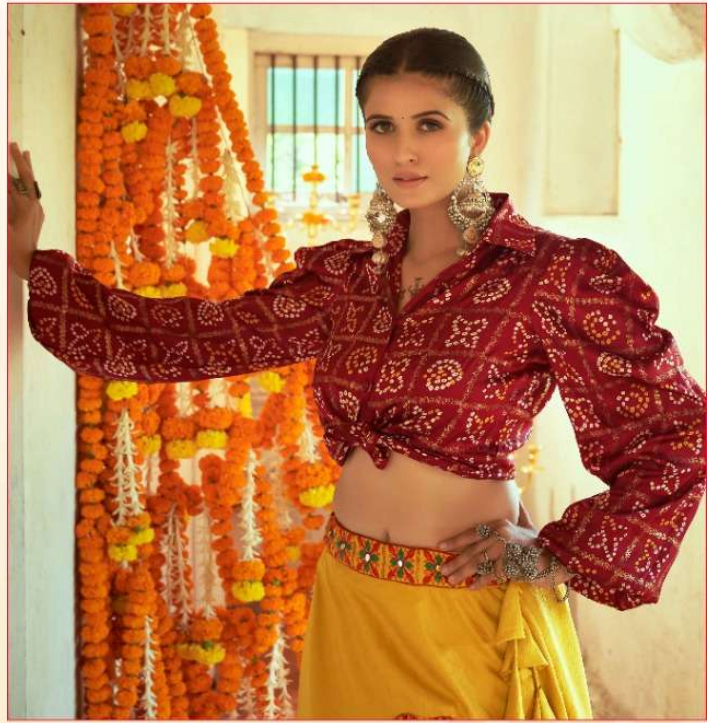

शुभकला bhkala

2105