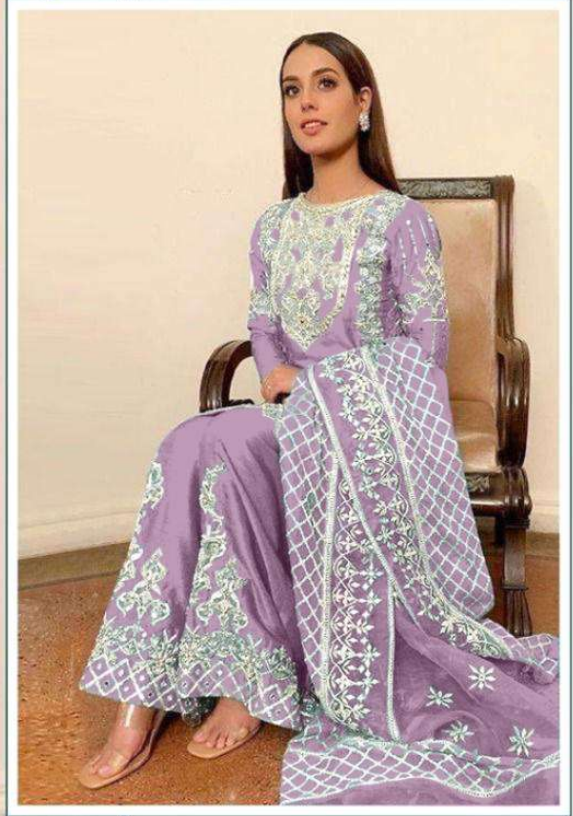

AZTM
AL-ZARA

TOP:- PURE ORGANZA
DUPATTA:- PURE ORGANZA
BOTTOM / INNER:- SANTOON
WITH WORK

AZ-1071-B

AZTM
AL-ZARA

TOP:- PURE ORGANZA
DUPATTA:- PURE ORGANZA
BOTTOM / INNER:- SANTOON
WITH WORK

AZ-1071

AZ™
AL-ZARA