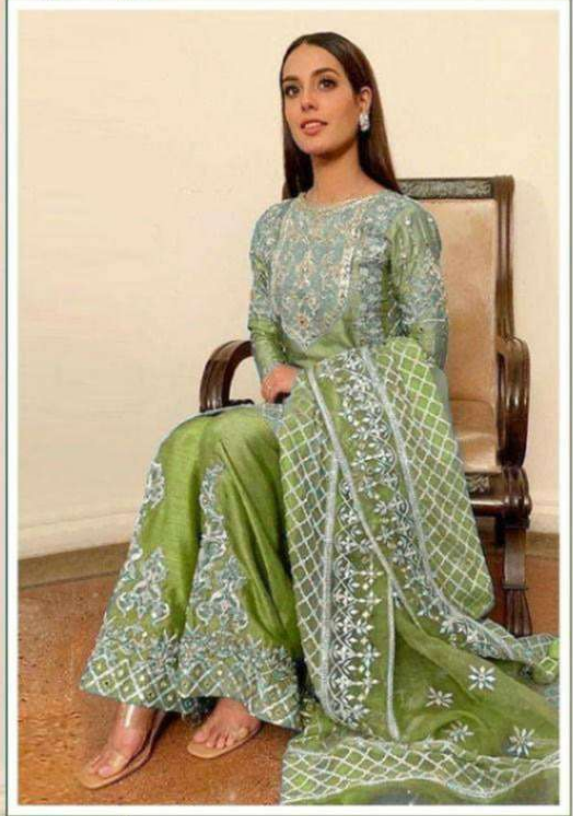

AZTM
AL-ZARA

TOP:- PURE ORGANZA
DUPATTA:- PURE ORGANZA
BOTTOM / INNER:- SANTOON
WITH WORK

AZ-1071-B

AZ™
AL-ZARA

AZ
AL-ZARA

TOP:- PURE ORGANZA
DUPATTA:- PURE ORGANZA
BOTTOM / INNER:- SANTOON
WITH WORK

AZ-1071-C