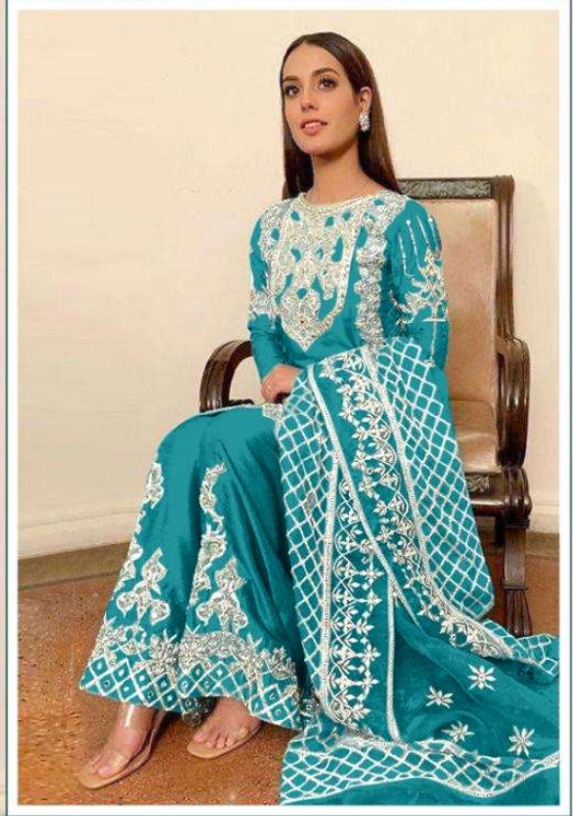

AZTM
AL-ZARA

TOP:- PURE ORGANZA
DUPATTA:- PURE ORGANZA
BOTTOM / INNER:- SANTOON
WITH WORK

AZ-1071-B

AZTM
AL-ZARA

TOP:- PURE ORGANZA
DUPATTA:- PURE ORGANZA
BOTTOM / INNER:- SANTOON
WITH WORK

AZ-1071

AZ™
AL-ZARA