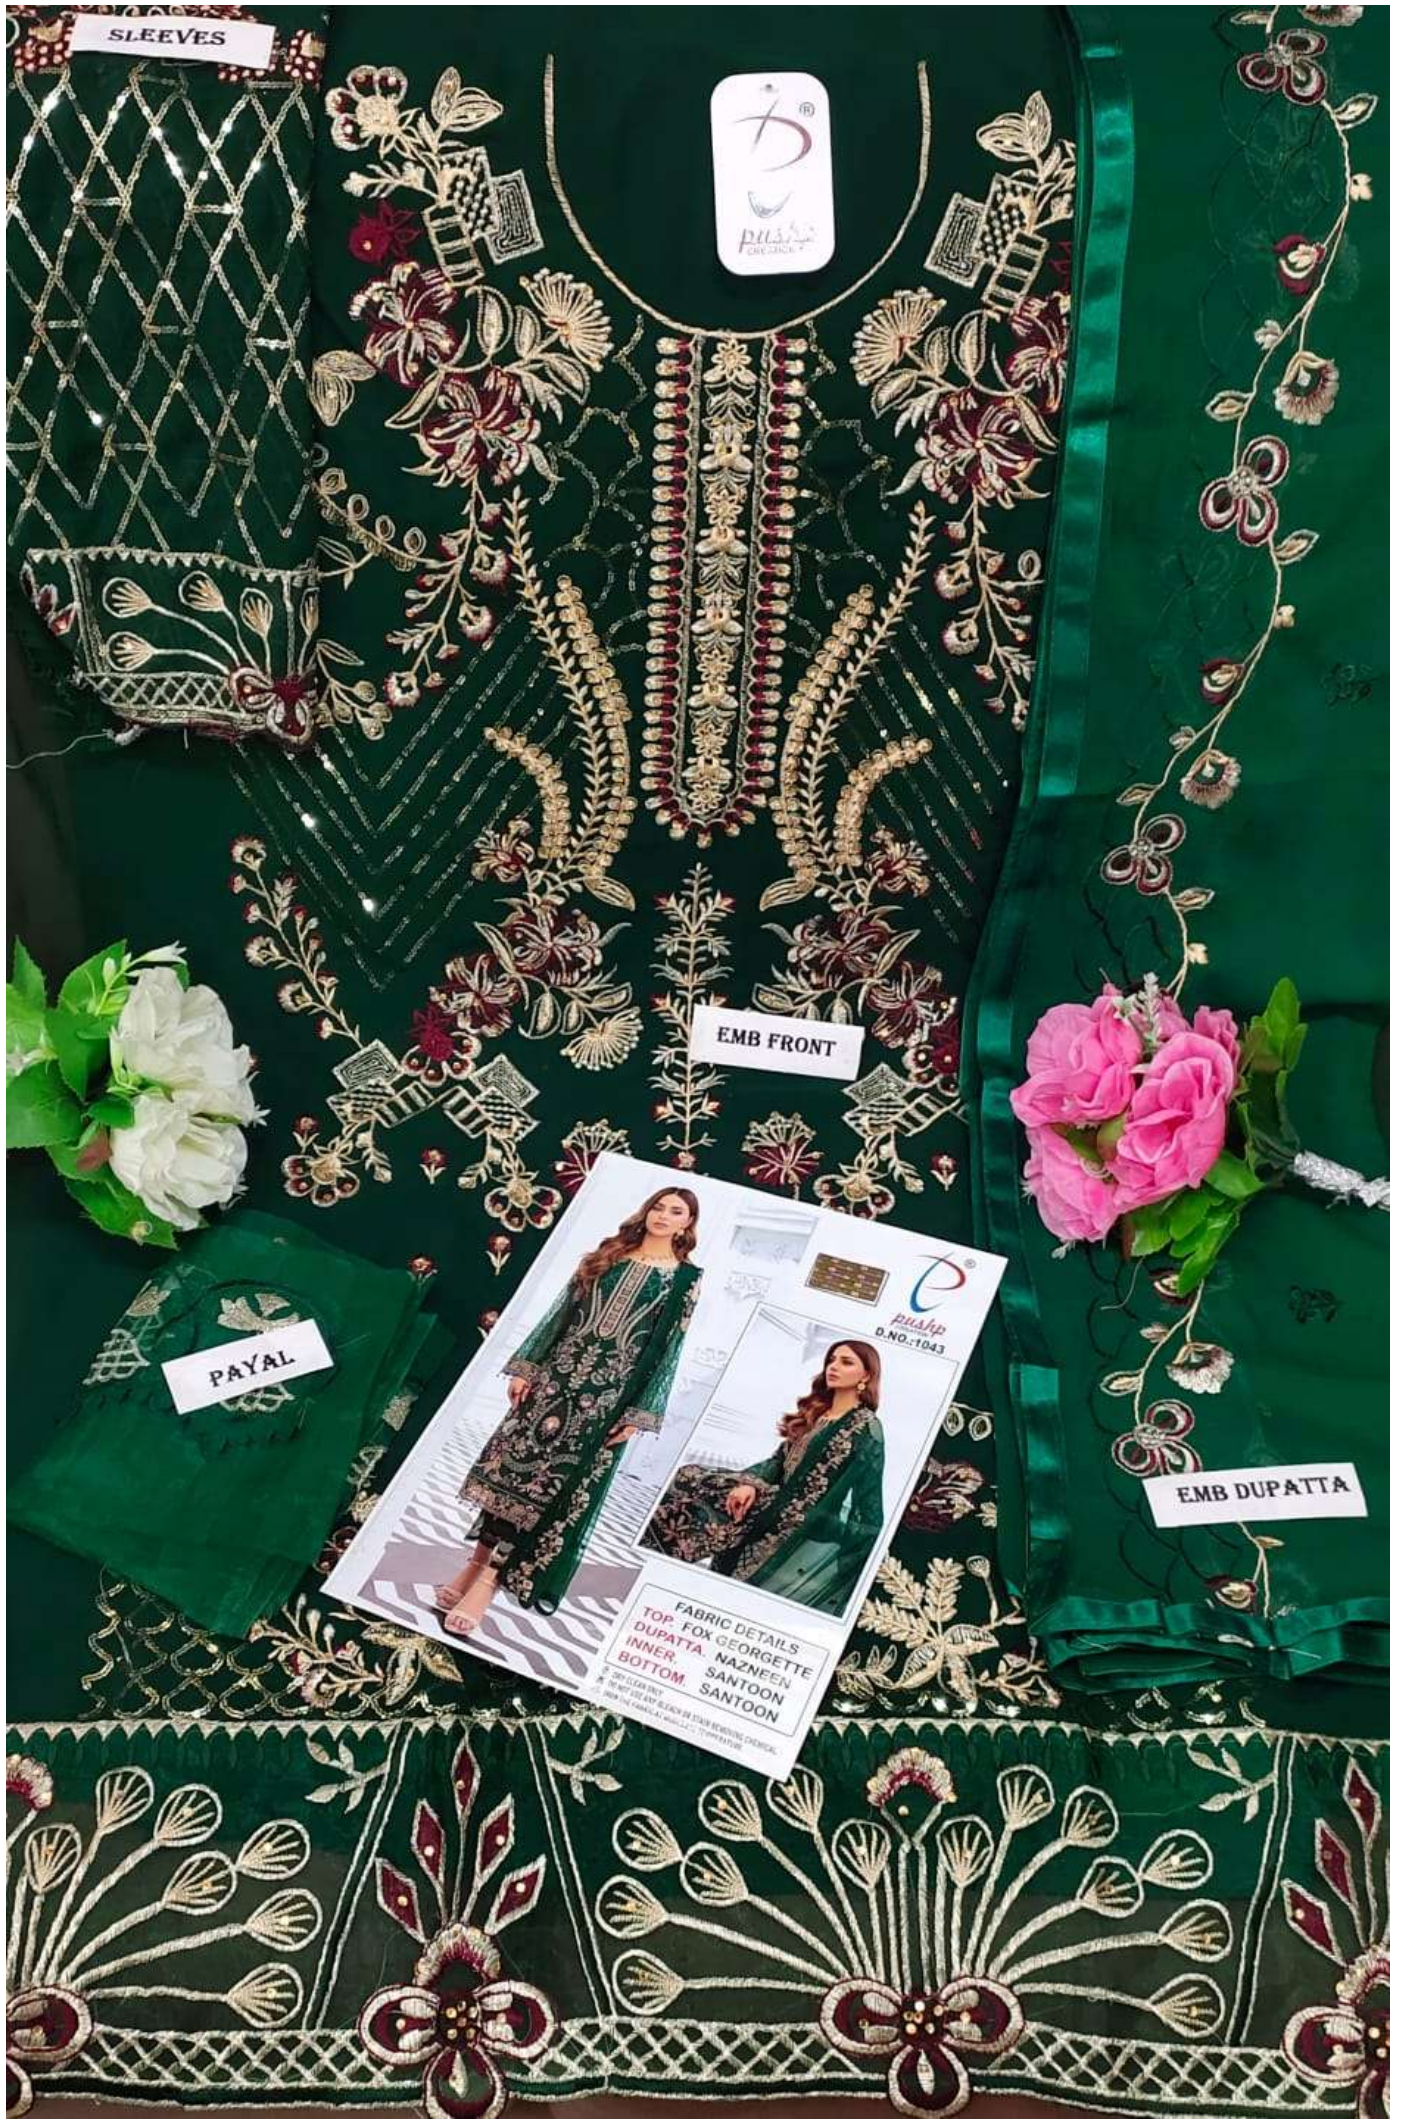

**pushp**  
CREATION  
D.NO.:1043

**FABRIC DETAILS**  
**TOP.** FOX GEORGETTE  
**DUPATTA.** NAZNEEN  
**INNER.** SANTOON  
**BOTTOM.** SANTOON

Ⓟ DRY CLEAN ONLY.  
ⓧ DO NOT USE ANY BLEACH OR STAIN REMOVING CHEMICAL.  
Ⓡ IRON THE FABRIC AT MODERATE TEMPERATURE.

SLEEVES

EMB FRONT

PAYAL

**PUSHPA CREATIONS**  
D.NO.:1043

**FABRIC DETAILS**  
TOP: FOX GEORGETTE  
DUPATTA: NAZNEEN  
INNER: SANTOON  
BOTTOM: SANTOON

© 2017 PUSHPA CREATIONS  
ALL RIGHTS RESERVED. NO PART OF THIS PUBLICATION MAY BE REPRODUCED OR TRANSMITTED IN ANY FORM OR BY ANY MEANS, ELECTRONIC OR MECHANICAL, INCLUDING PHOTOCOPYING, RECORDING, OR BY ANY INFORMATION STORAGE AND RETRIEVAL SYSTEM.