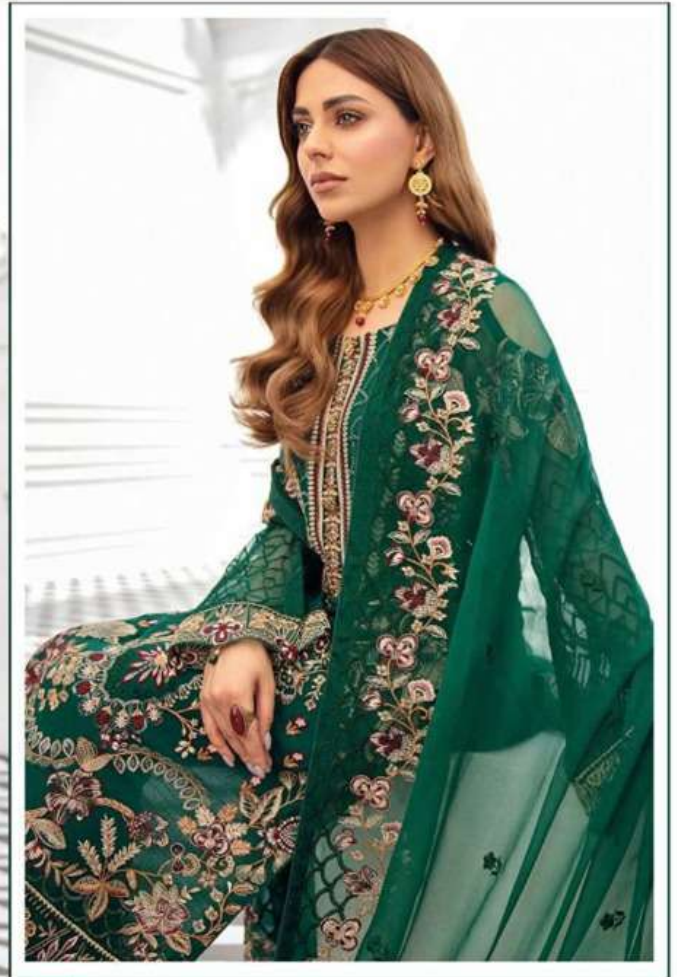

pushp
CREATION
D.NO.:1043