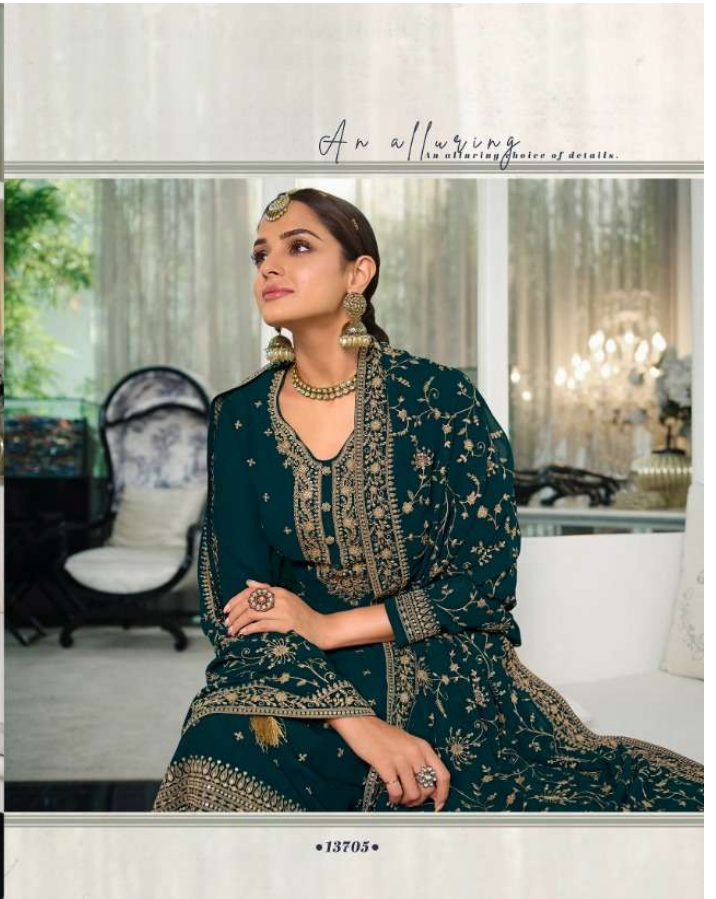

ZISA<sup>®</sup>

❖ Khwaish-2 ❖

*A timeless*  
A timeless charm is  
ethnic fashion.

• 13701 •

*A picturesque*  
A picturesque touch of  
celebrations.

•13702•

•13703•

*A magical  
A mystic touch  
of crafts and  
colours.*

A mesmerizing  
A mesmerizing palette  
of jewel tones. •13704•

•13705•

A stunning  
stunning style  
the season.

•13706•