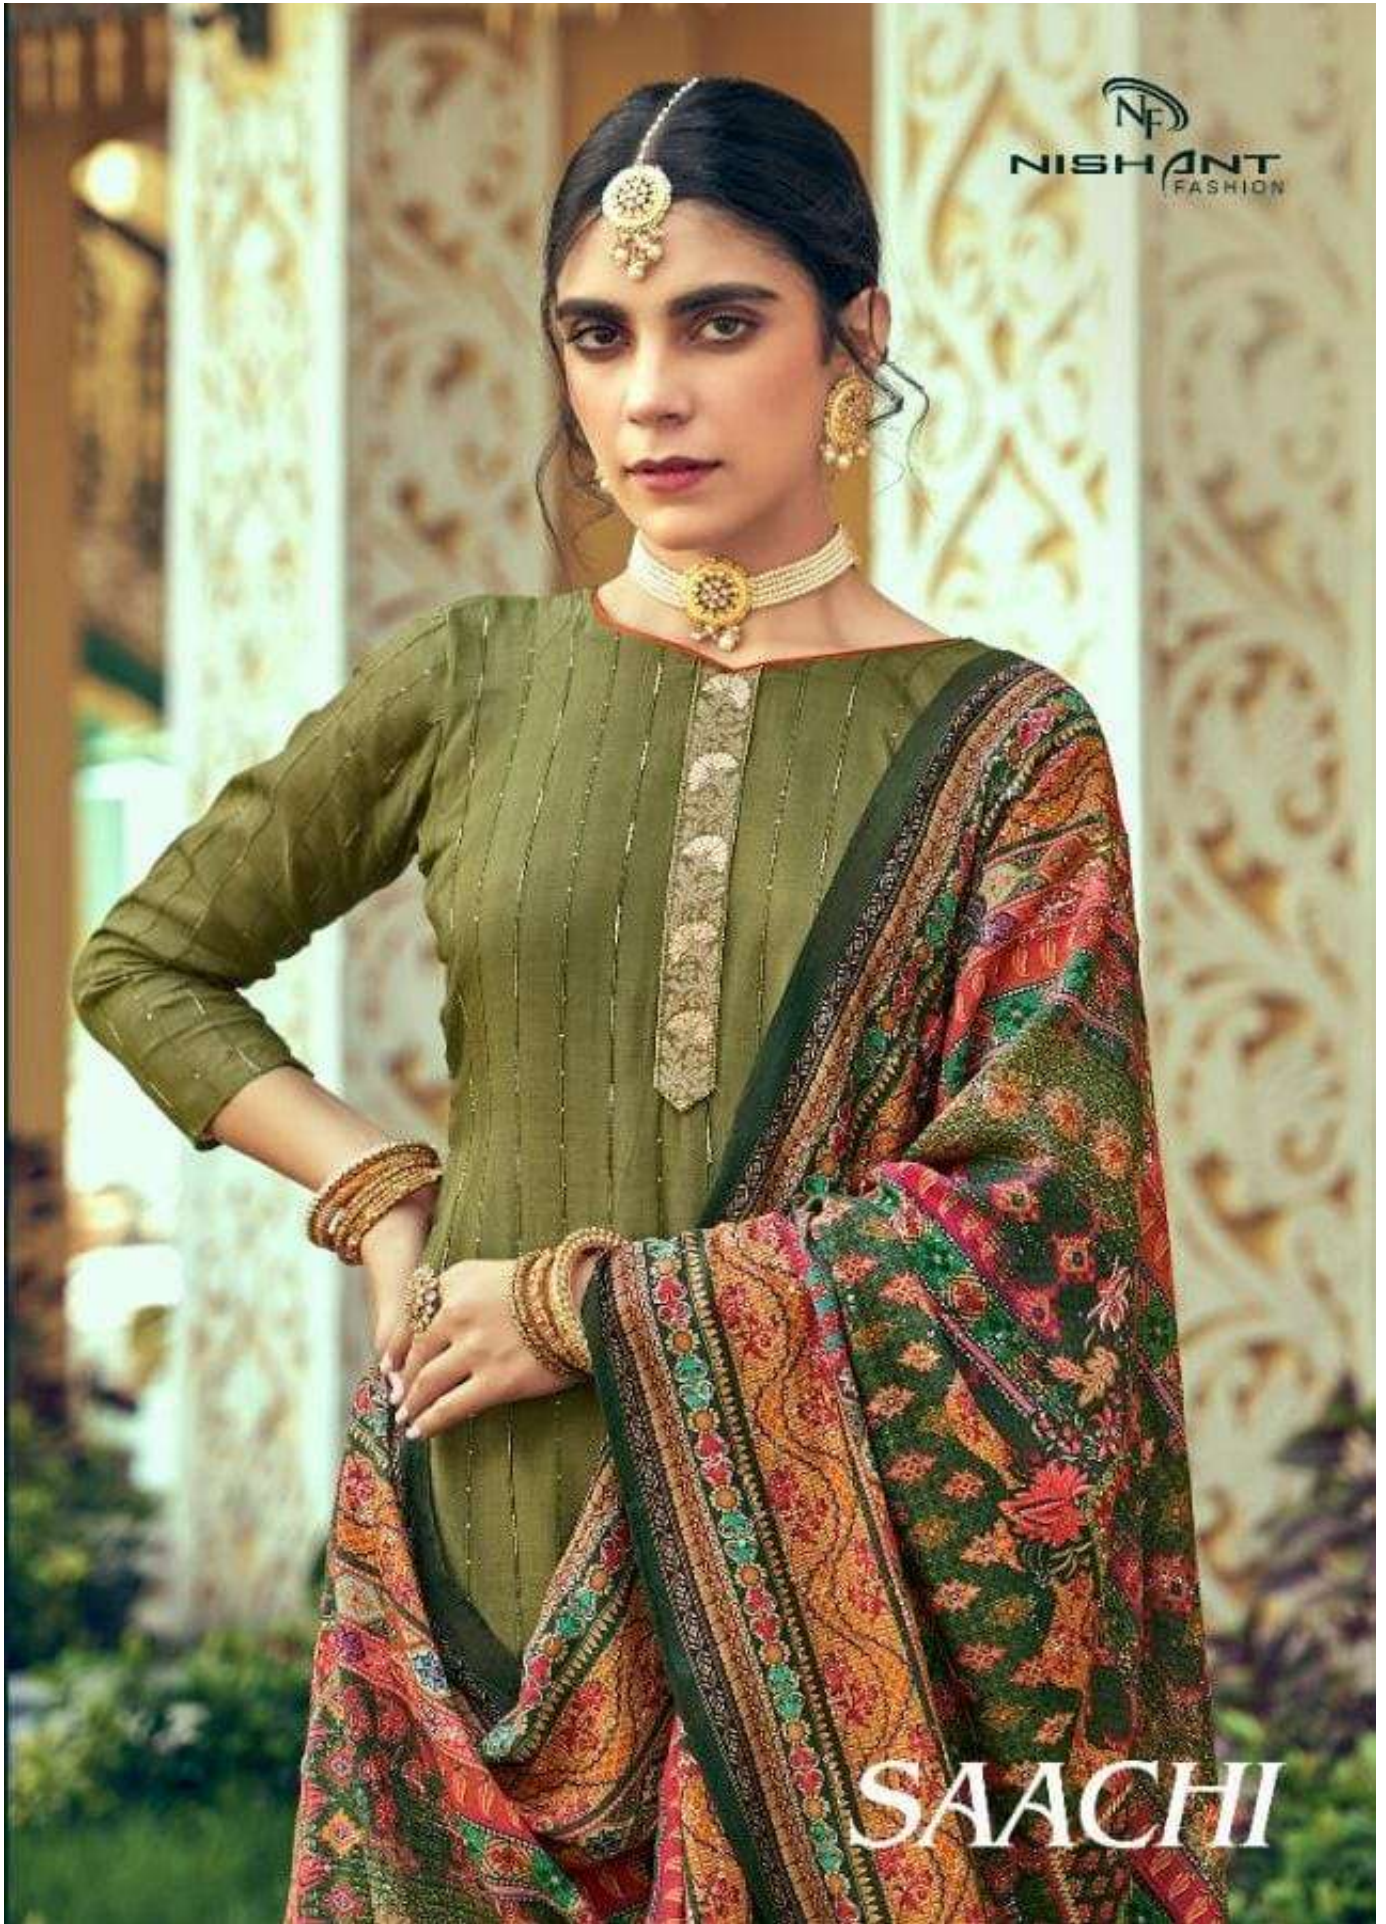

NF
NISHANT
FASHION

SAACHI

▪ | 31001 | ▪

EL DANCE EMBRACE EYE ISH DODOTA FOR DREAMS THE MYRSSION FACTOR THIS BEARDS BEAUTY

• | 31002 | •

DESIGN WHEN DESIGN MEETS INNOVATION, IT CREATES WONDERS

• | 31003 | •

INSPIRED BY NATURE'S PATTERNS, THIS COLLECTION IS A CELEBRATION OF THE ART OF WEAVING.