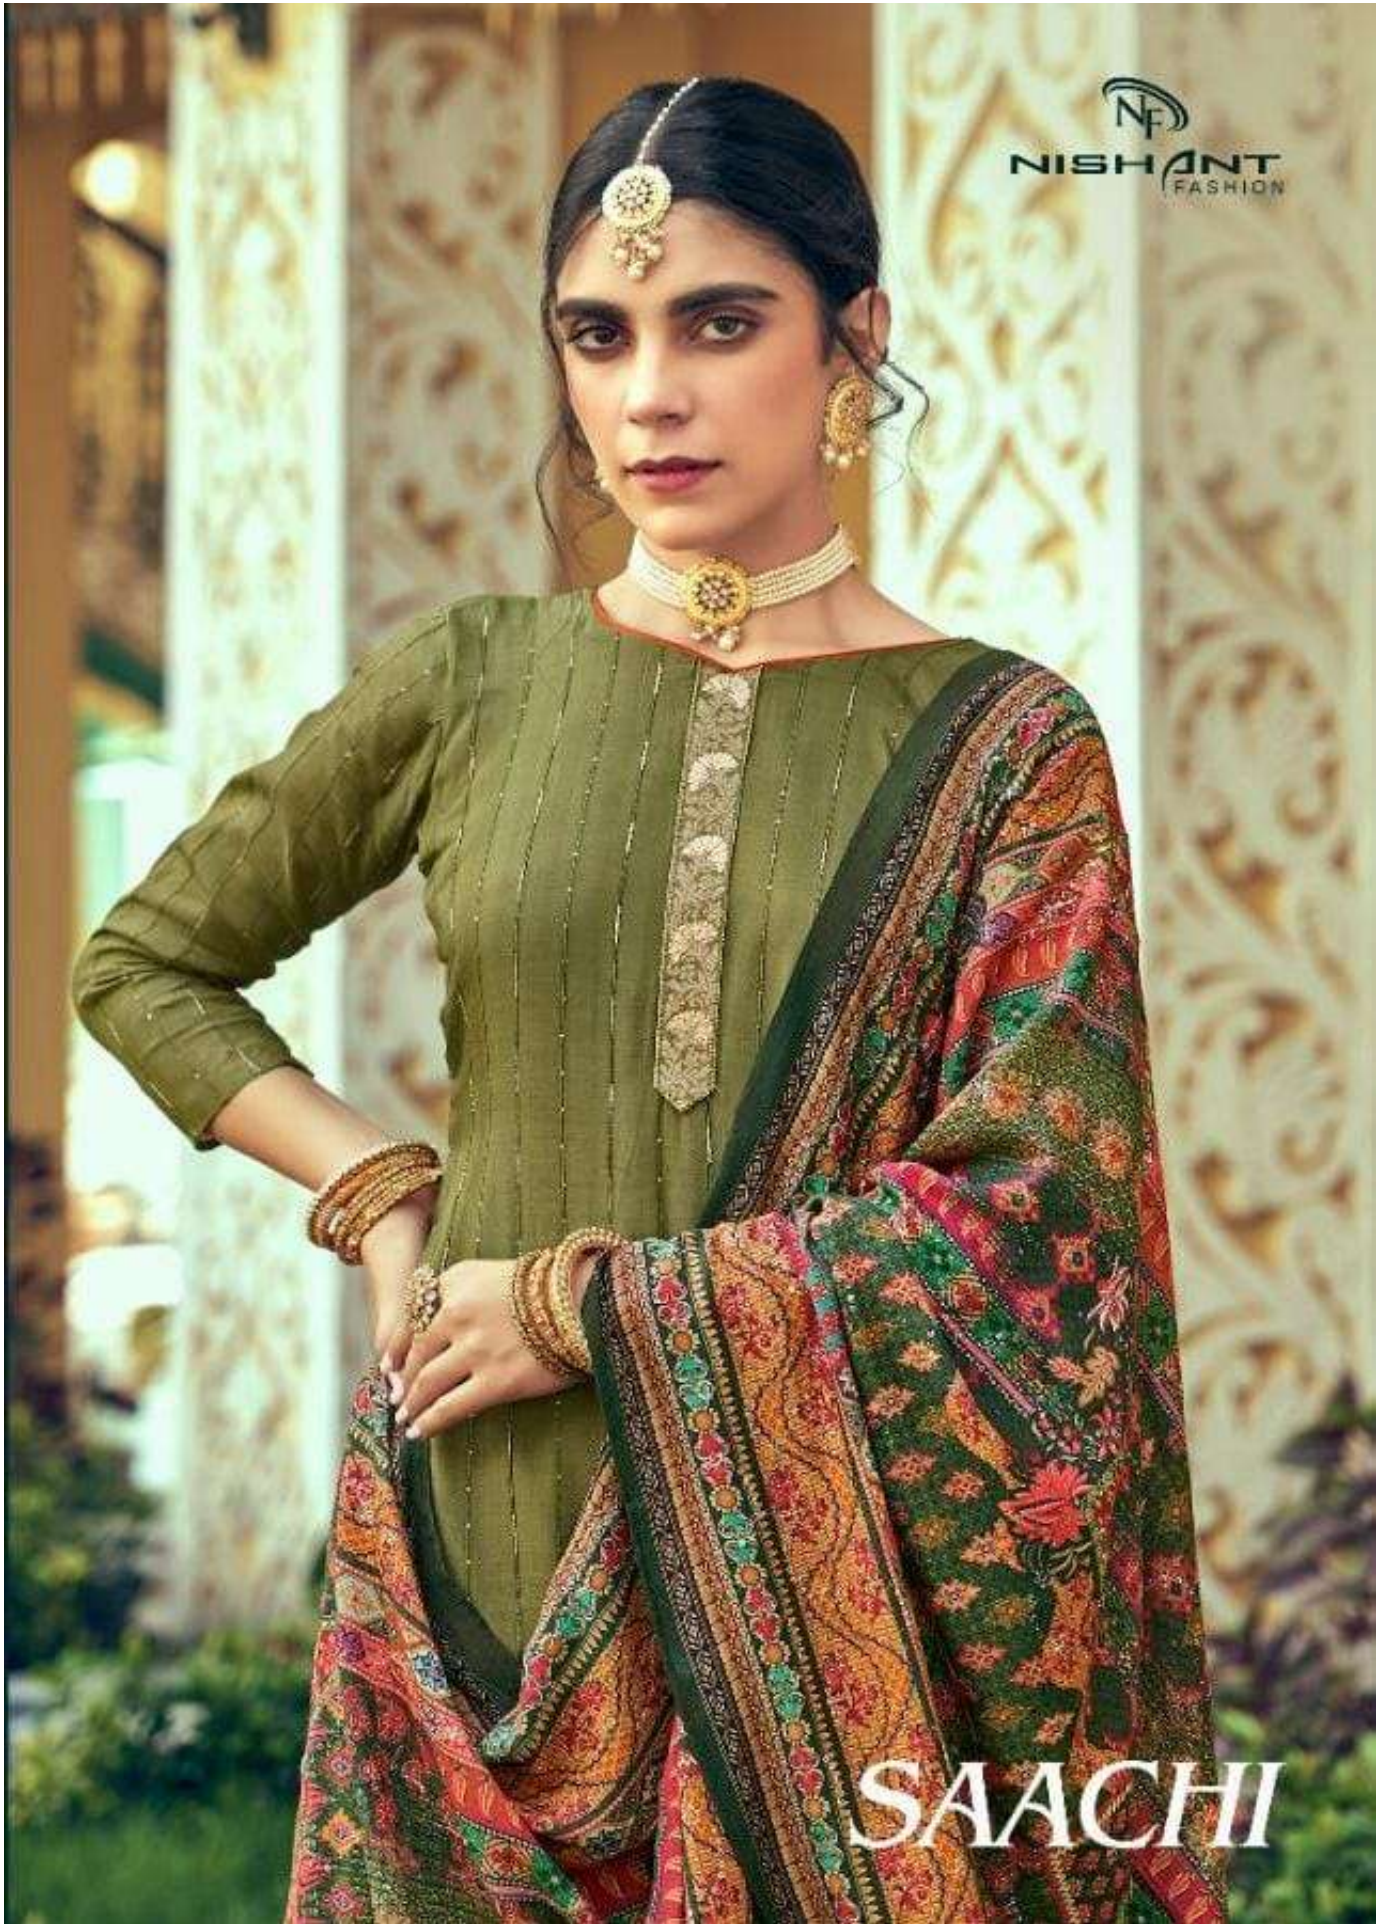

NF
NISHANT
FASHION

SAACHI

▪ | 31001 | ▪

EL DANCE EMBRACE EYE ISH DODOTA FOR DREAMS THE MYRSSION FACTOR THIS BEARDS BEAUTY

• | 31002 | •

DESIGN WHEN DESIGN MEETS INNOVATION, IT CREATES WONDERS

• | 31003 | •

INSPIRED BY NATURE'S COLORS AND PATTERNS, THIS COLLECTION IS A CELEBRATION OF TRADITIONAL INDIAN ARTISTRY.