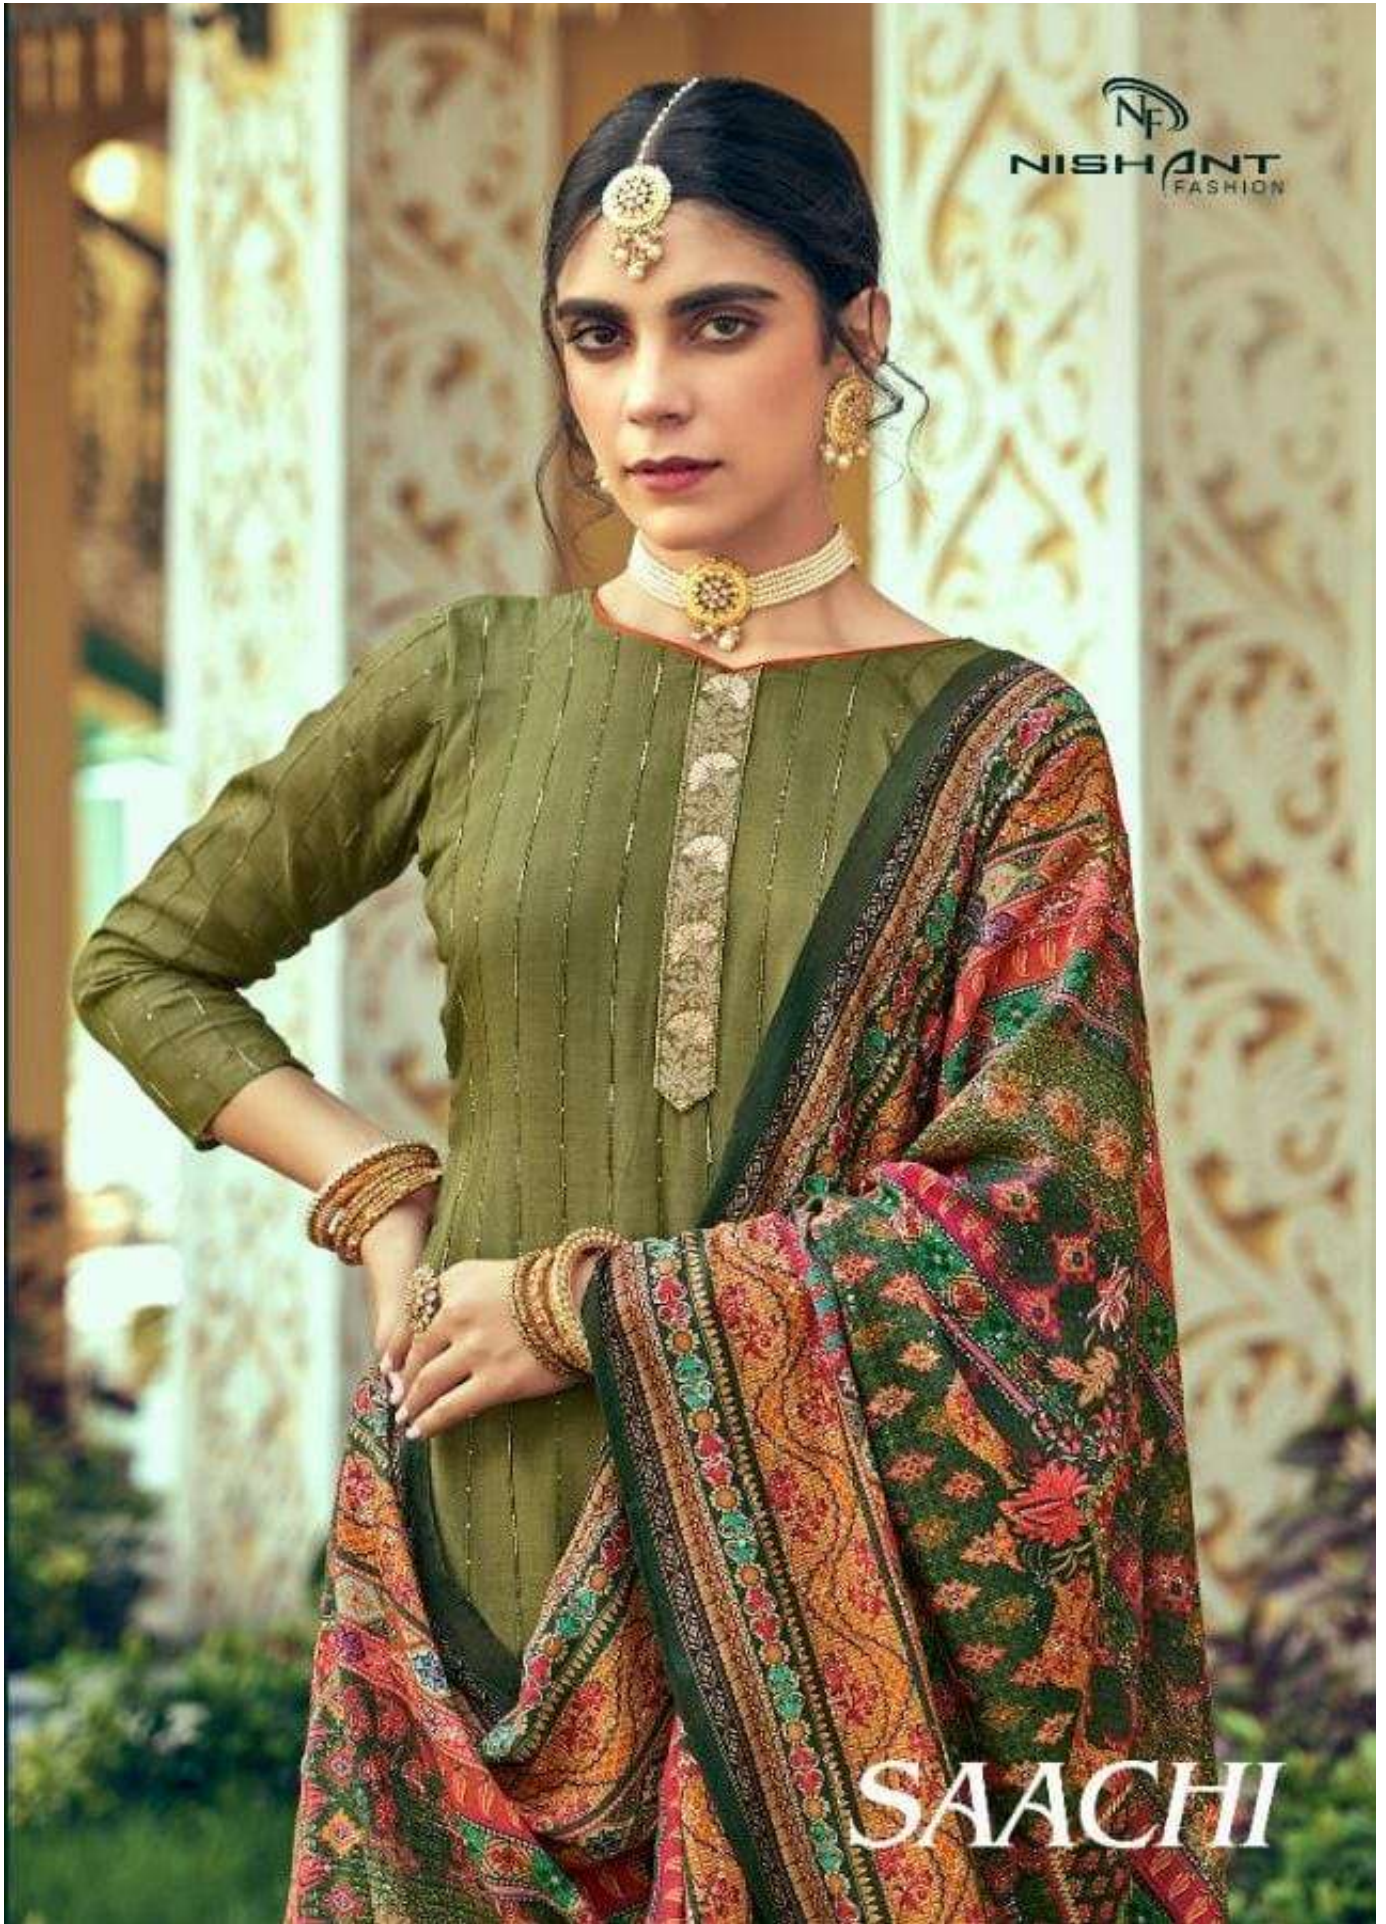

NF
NISHANT
FASHION

SAACHI

▪ | 31001 | ▪

EL DANCE EMBRACE EYE ISH DODOTA FOR DREAMS THE MYRSSION FACTOR THIS BEARDS BEAUTY

• | 31002 | •

DESIGN WHEN DESIGN MEETS INNOVATION, IT CREATES WONDERS

• | 31003 | •

INSPIRED BY NATURE'S COLORS AND PATTERNS, THIS COLLECTION IS A CELEBRATION OF TRADITIONAL INDIAN ARTISTRY.