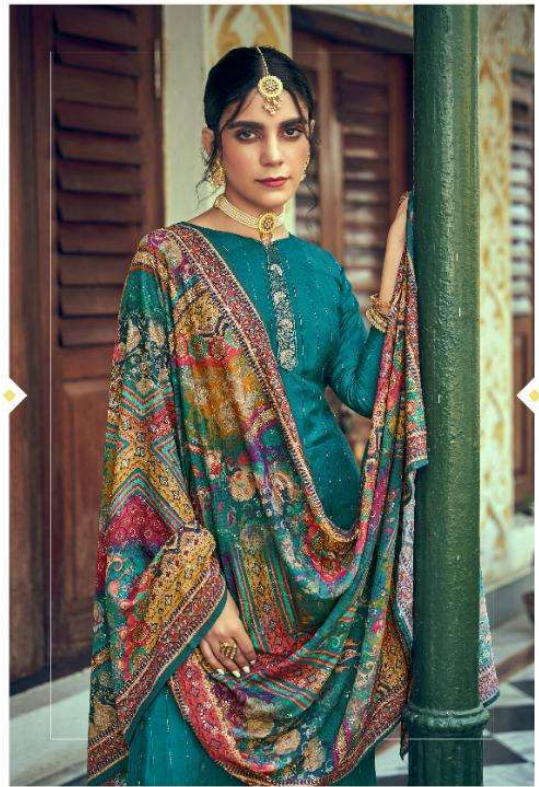

NF
NISHANT
FASHION

SAACHI

▪ | 31001 | ▪

EL DANCE EMBRACE EYE ISH DODOTA FOR DREAMS THE MYRSSION FACTOR THIS BEARDS BEAUTY

• | 31002 | •

DESIGN WHEN DESIGN MEETS INNOVATION, IT CREATES WONDERS

• | 31003 | •

INSPIRED BY NATURE'S COLORS AND PATTERNS, THIS COLLECTION IS A CELEBRATION OF TRADITIONAL INDIAN ARTISTRY.