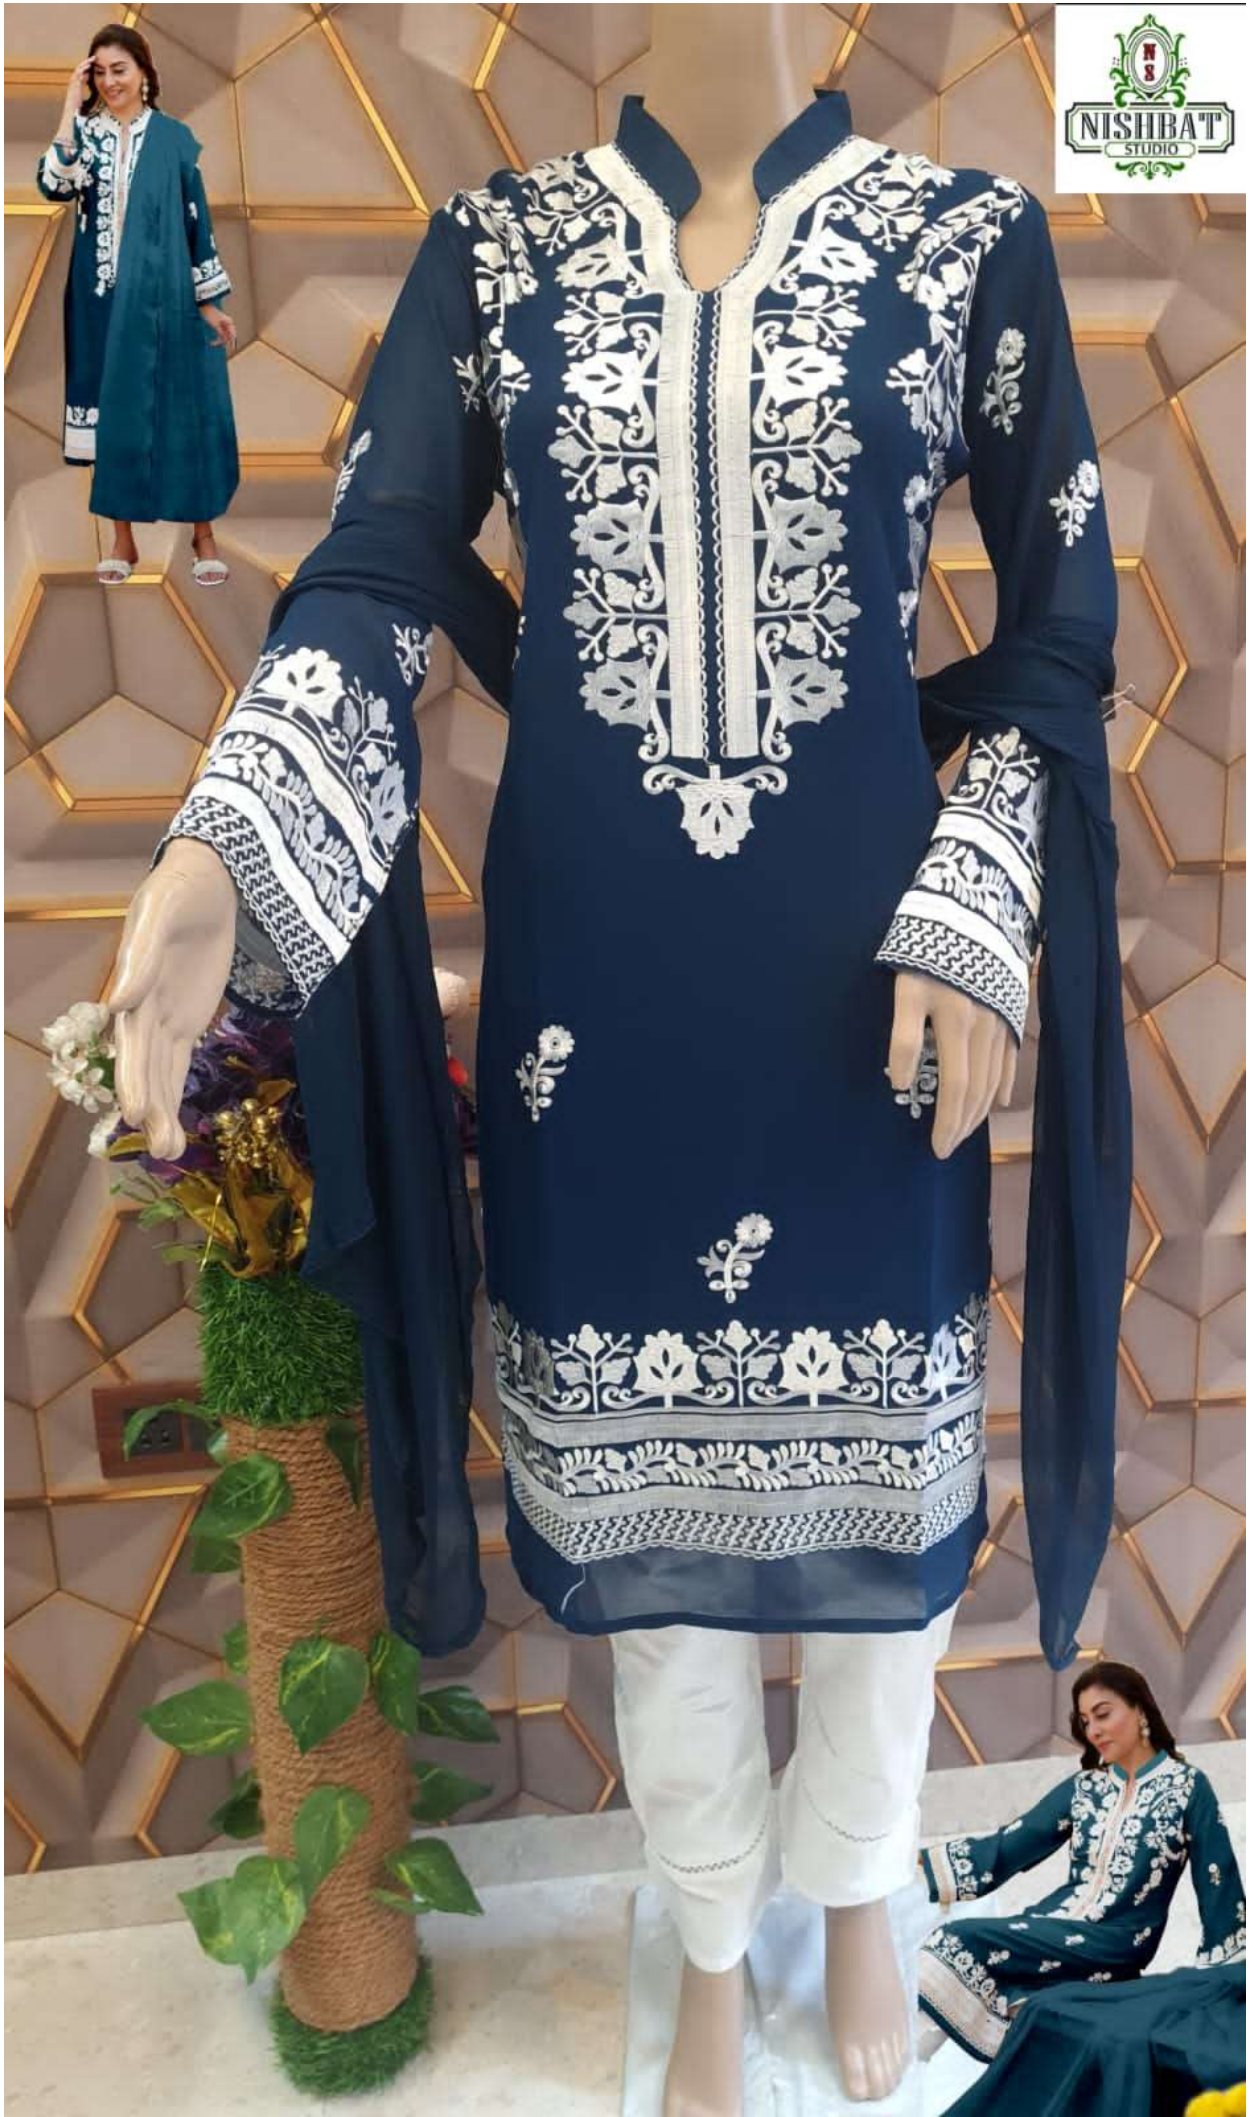

VOL-24

VOL-24

VOL-24

VOL-24

TOP:-HEAVY FOUX GEORGETE
INNER:-PURE SANTOON
BOTTOM:-JAAM COTTON
DUPATTA:- HEAVY NAZNEEN

D.NO.24

CARE INSTRUCTIONS

DRY CLEAN RECOMMENDED
DO NOT USE ANY TYPE OF BLEACH OR STAIN REMOVING CHEMICALS
WASH & SOAK COLORED & WHITE FABRICS SEPARATELY
DO NOT OVER EXPOSE DAMP FABRIC TO STRONG SUNLIGHT
IRON AT MODERATE TEMPERATURE