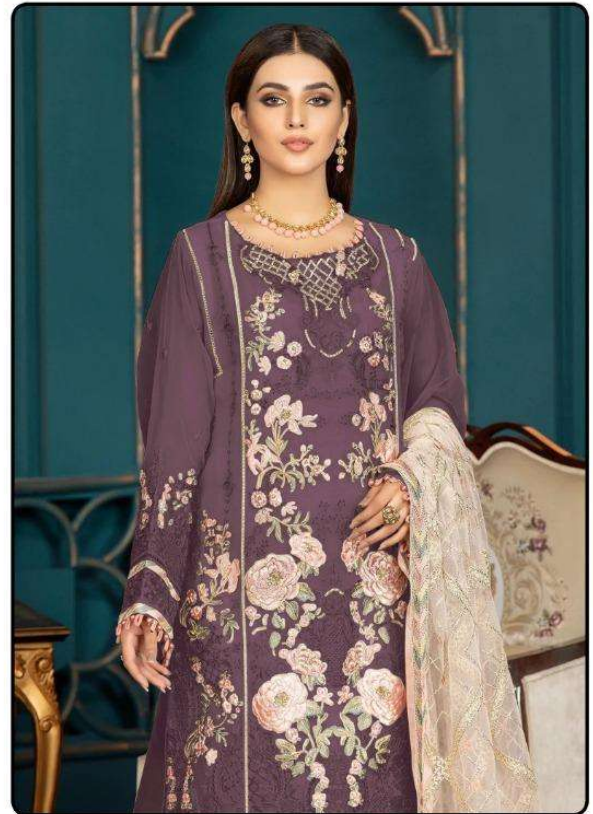

VS
Fashion

FABRIC DETAILS

TOP :- GEORGETTE
DUPATTA :- NET
INNER :- SANTOON
BOTTOM :- SANTOON

1188-A

FABRIC DETAILS

TOP :- GEORGETTE
DUPATTA :- NET
INNER :- SANTOON
BOTTOM :- SANTOON

1188

VS
Fashion

FABRIC DETAILS

TOP :- GEORGETTE
DUPATTA :- NET
INNER :- SANTOON
BOTTOM :- SANTOON

1188-A

FABRIC DETAILS

TOP :- GEORGETTE
DUPATTA :- NET
INNER :- SANTOON
BOTTOM :- SANTOON

1188-B

FABRIC DETAILS

TOP :- GEORGETTE
DUPATTA :- NET
INNER :- SANTOON
BOTTOM :- SANTOON

1188-C

FABRIC DETAILS

1188-D

- TOP :- GEORGETTE
- DUPATTA :- NET
- INNER :- SANTOON
- BOTTOM :- SANTOON