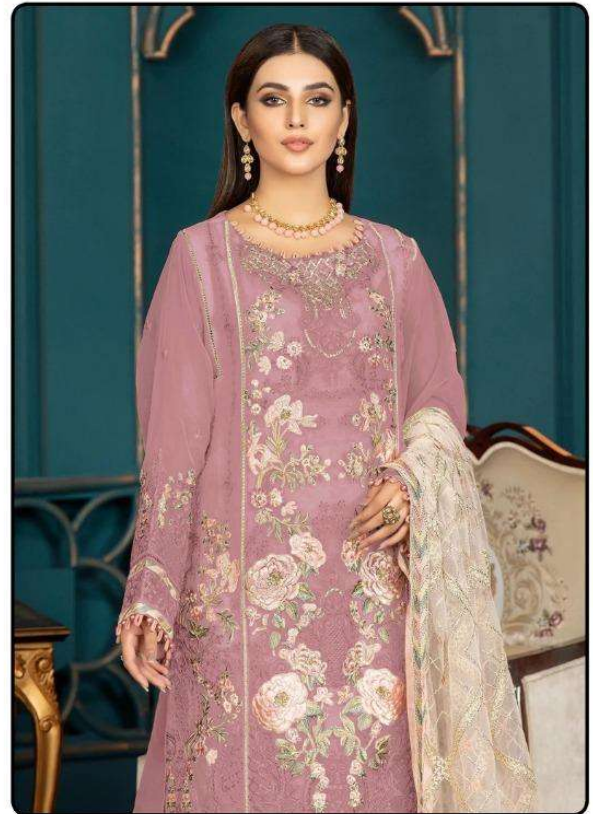

VS
Fashion

FABRIC DETAILS

TOP :- GEORGETTE
DUPATTA :- NET
INNER :- SANTOON
BOTTOM :- SANTOON

1188-A

FABRIC DETAILS

TOP :- GEORGETTE
DUPATTA :- NET
INNER :- SANTOON
BOTTOM :- SANTOON

1188

VS
Fashion

FABRIC DETAILS

TOP :- GEORGETTE
DUPATTA :- NET
INNER :- SANTOON
BOTTOM :- SANTOON

1188-A

FABRIC DETAILS

TOP :- GEORGETTE
DUPATTA :- NET
INNER :- SANTOON
BOTTOM :- SANTOON

1188-B

FABRIC DETAILS

TOP :- GEORGETTE
DUPATTA :- NET
INNER :- SANTOON
BOTTOM :- SANTOON

1188-C

FABRIC DETAILS

1188-D

- TOP :- GEORGETTE
- DUPATTA :- NET
- INNER :- SANTOON
- BOTTOM :- SANTOON