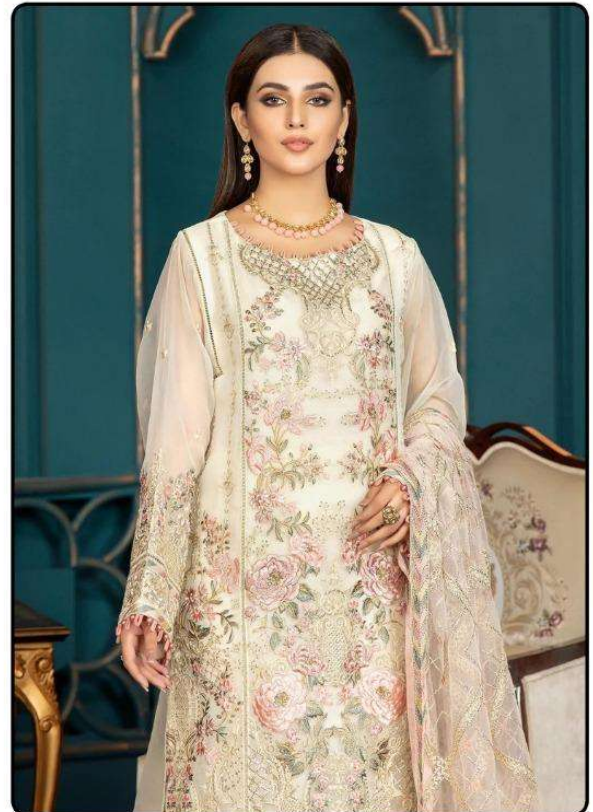

VS
Fashion

FABRIC DETAILS

TOP :- GEORGETTE
DUPATTA :- NET
INNER :- SANTOON
BOTTOM :- SANTOON

1188-A

FABRIC DETAILS

TOP :- GEORGETTE
DUPATTA :- NET
INNER :- SANTOON
BOTTOM :- SANTOON

1188

VS
Fashion

FABRIC DETAILS

TOP :- GEORGETTE
DUPATTA :- NET
INNER :- SANTOON
BOTTOM :- SANTOON

1188-A

FABRIC DETAILS

TOP :- GEORGETTE
DUPATTA :- NET
INNER :- SANTOON
BOTTOM :- SANTOON

1188-B

FABRIC DETAILS

TOP :- GEORGETTE
DUPATTA :- NET
INNER :- SANTOON
BOTTOM :- SANTOON

1188-C

FABRIC DETAILS

1188-D

- TOP :- GEORGETTE
- DUPATTA :- NET
- INNER :- SANTOON
- BOTTOM :- SANTOON