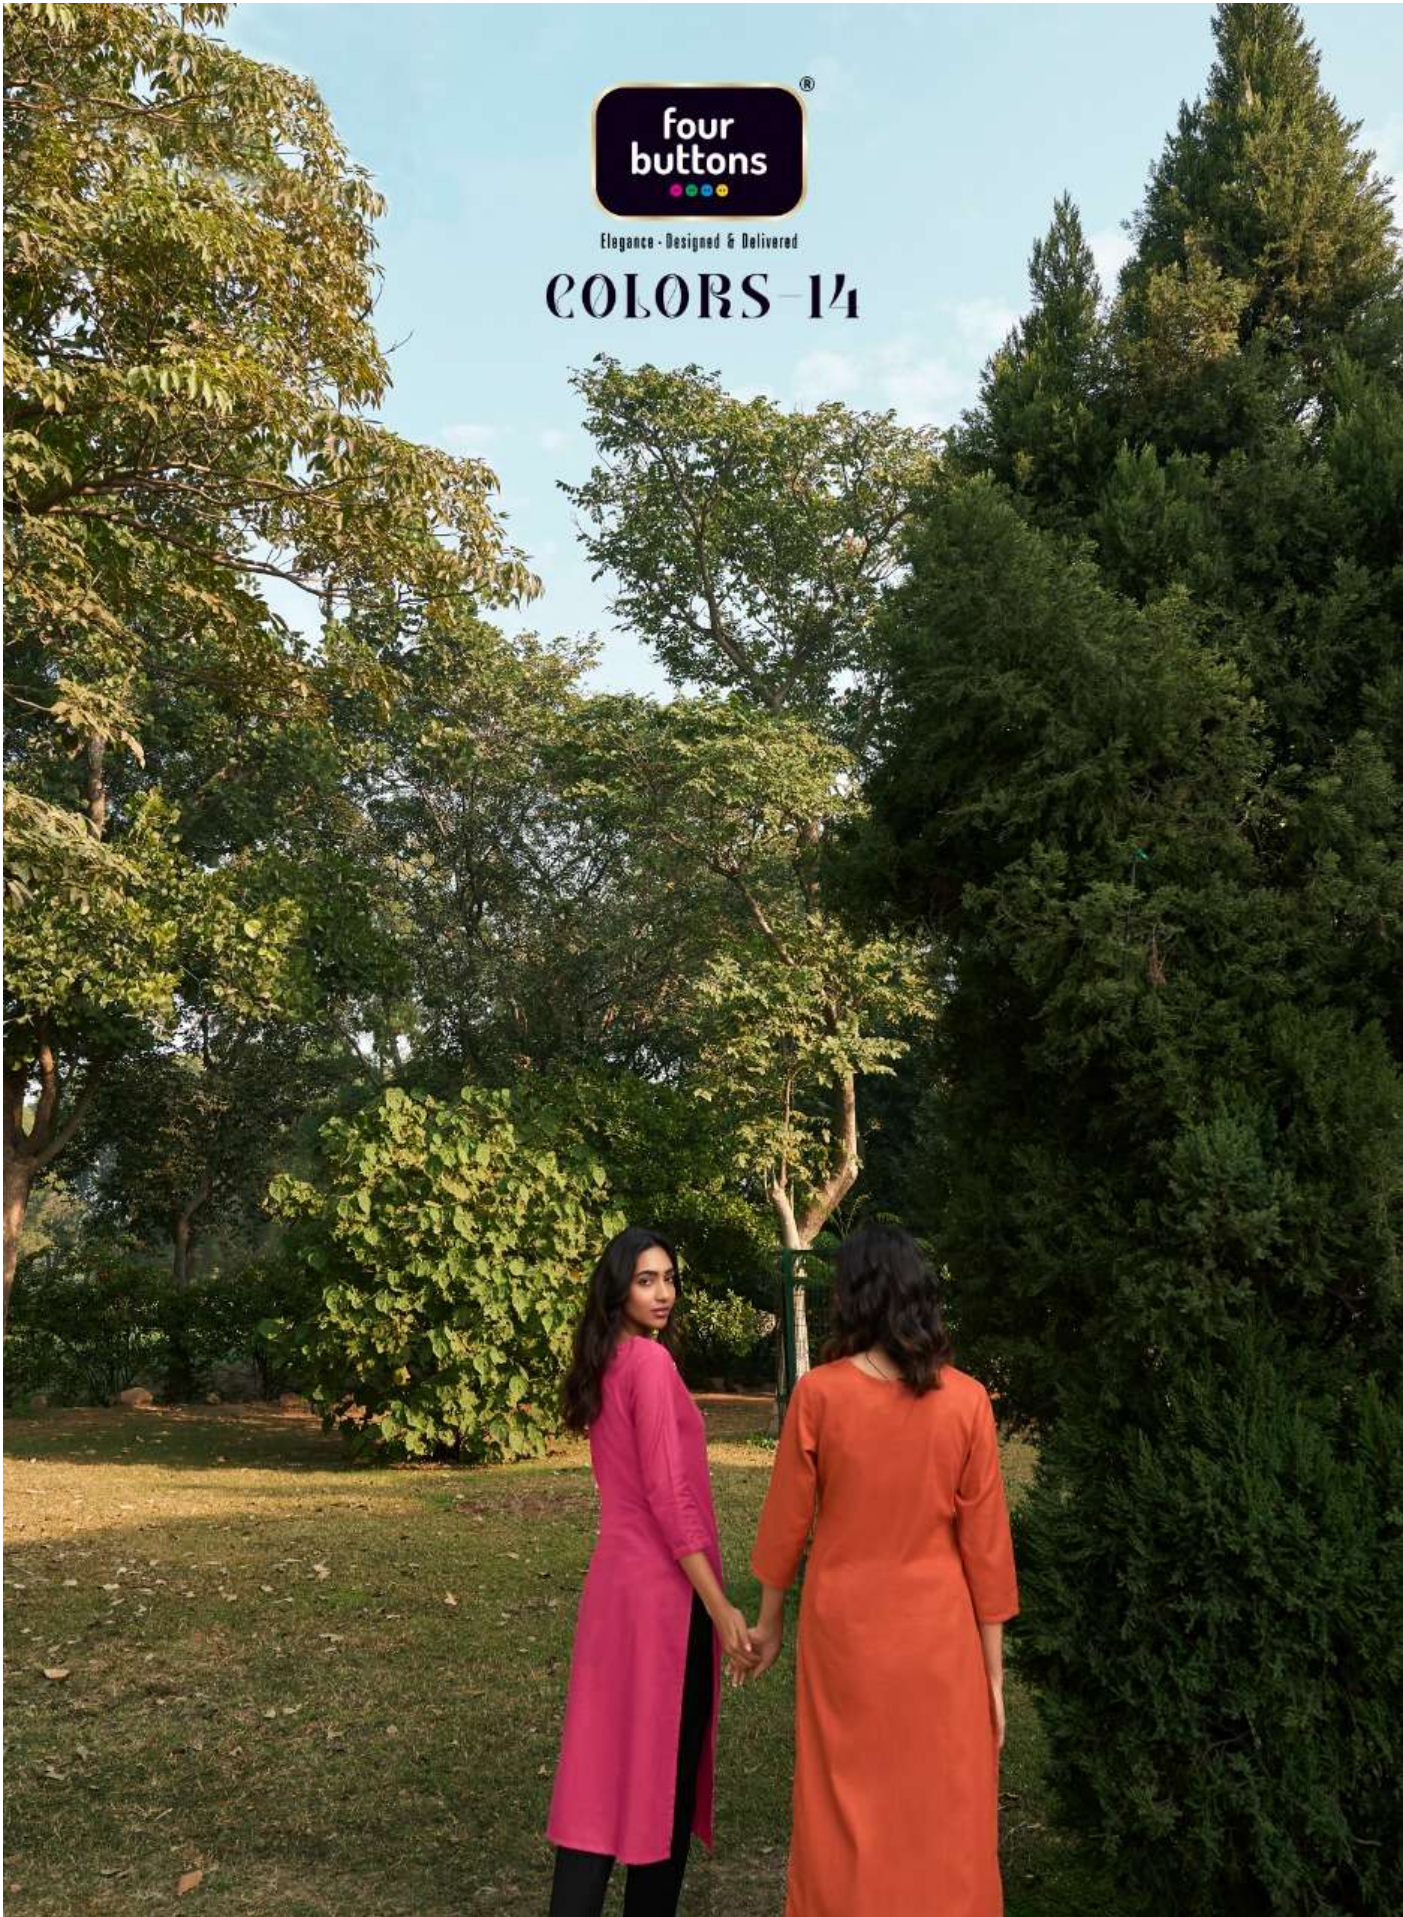

Elegance - Designed & Delivered

COLORS-14

Elegance - Designed & Delivered

FB-2082

four
buttons

Elegance - Designed & Delivered

FB-2083

**four
buttons**
●●●●

Elegance - Designed & Delivered

FB-2085

**four
buttons**[®]

Elegance - Designed & Delivered

FB-2086

FB-2081

FB-2082

FB-2083

FB-2085

FB-2086

FB-2087

PRESENTING TO YOU OUR NEW CATLOGUE

COLORS 14

FROM FOUR BUTTONS

PRODUCT DETAIL

:KURTA:
INTRICATE EMBROIDERY ON HEAVY
COTTON DOBBY

:SIZES:
S M L XL XXL 3XL

:LENGTH :
46 INCH

FOUR BUTTONS ALL RIGHTS RESERVED