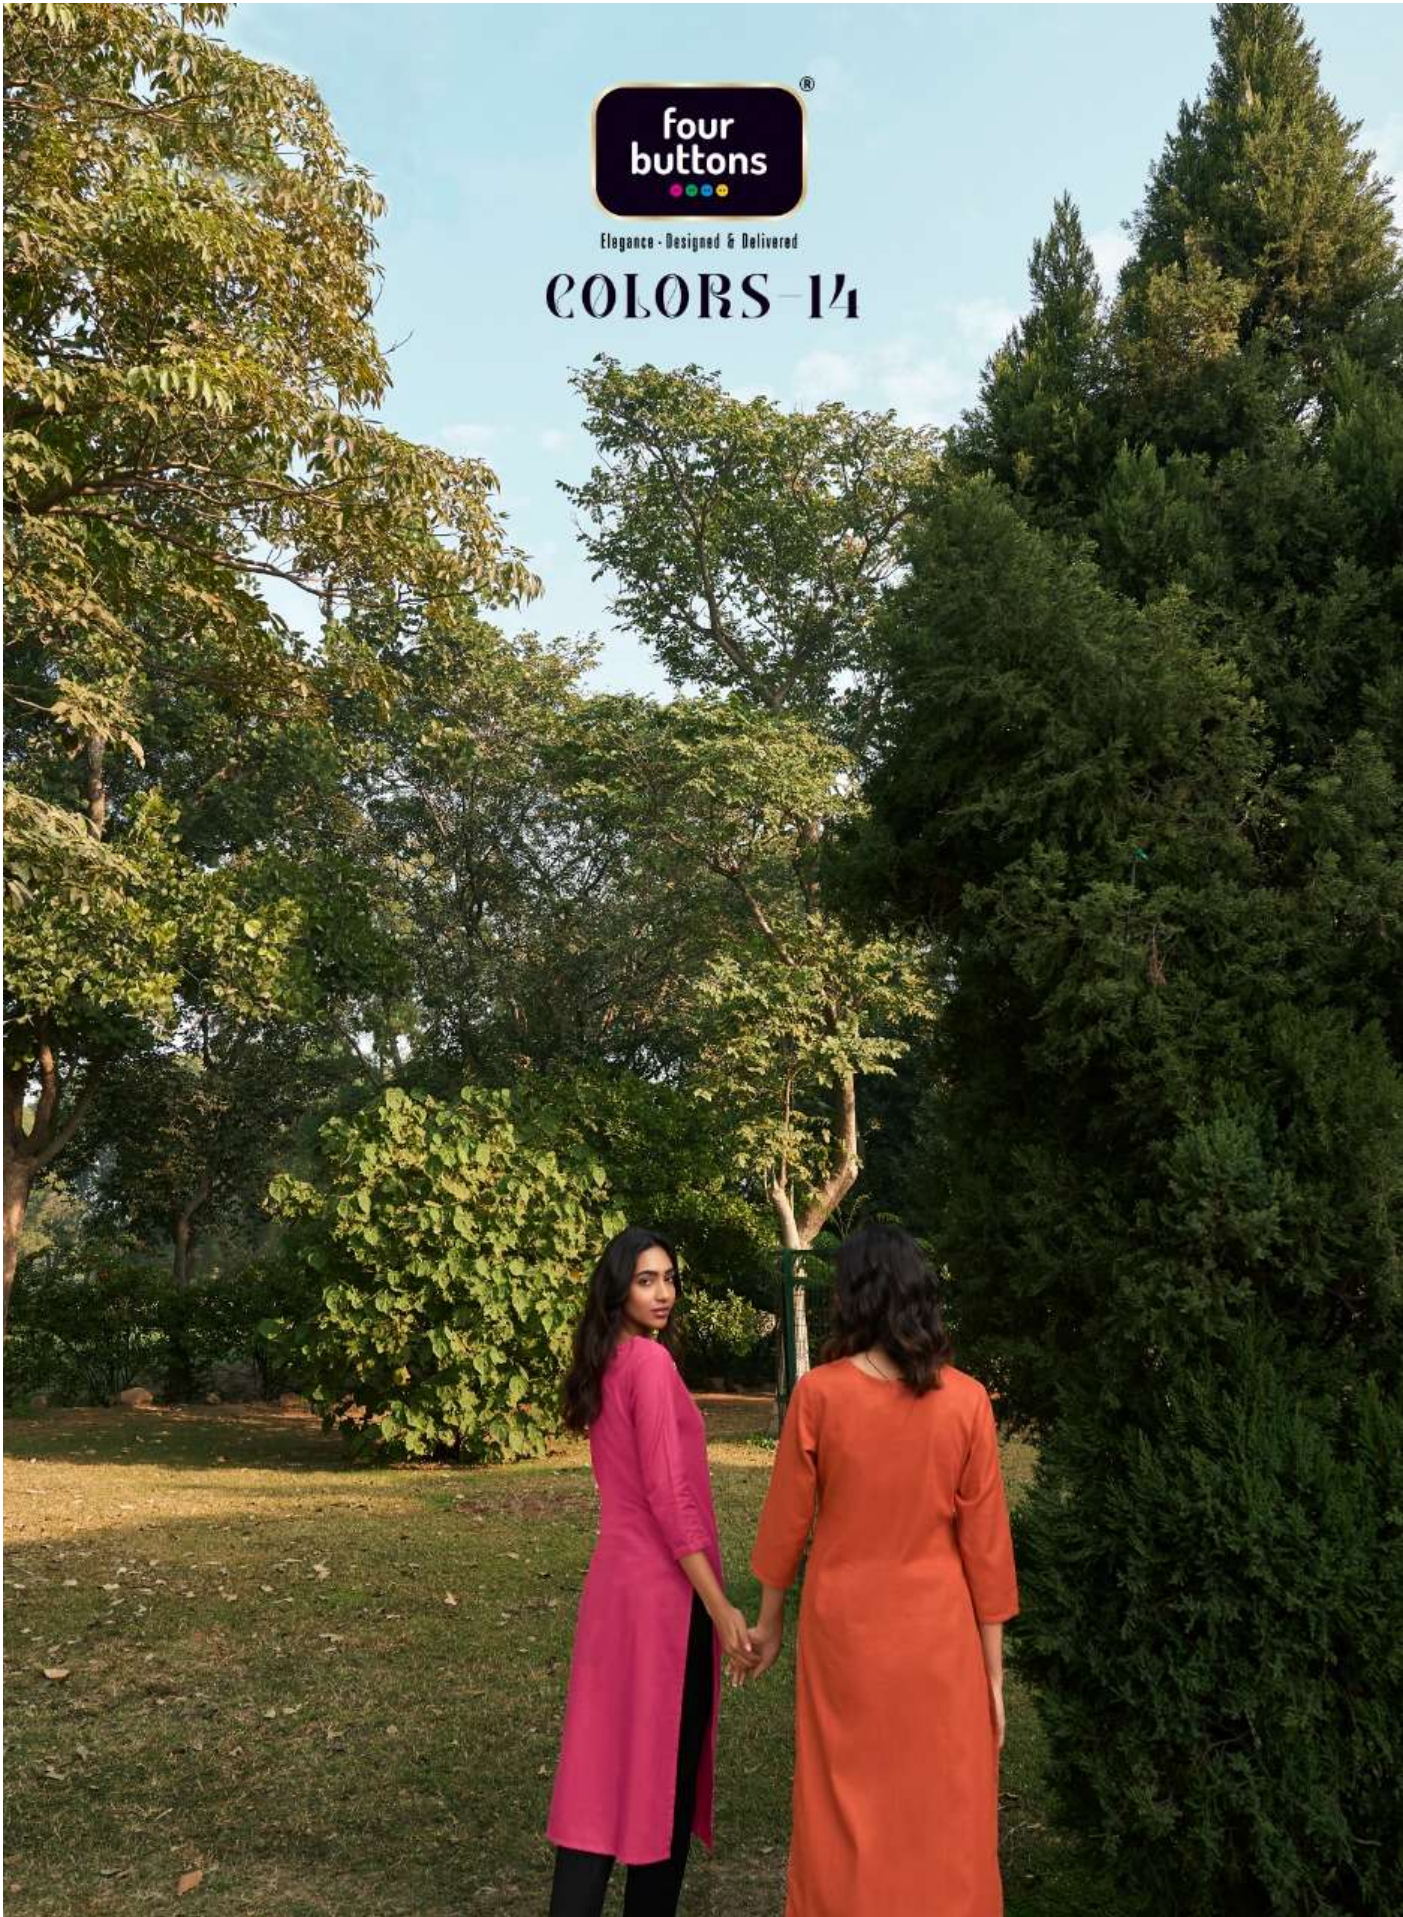

Elegance - Designed & Delivered

COLORS-14

**four
buttons**
●●●●

Elegance - Designed & Delivered

FB-2082

**four
buttons**

Elegance · Designed & Delivered

FB-2083

**four
buttons**
●●●●

Elegance - Designed & Delivered

FB-2085

**four
buttons**
●●●●

Elegance - Designed & Delivered

FB-2086

FB-2081

FB-2082

FB-2083

FB-2085

FB-2086

FB-2087

PRESENTING TO YOU OUR NEW CATLOGUE

COLORS 14

FROM FOUR BUTTONS

PRODUCT DETAIL