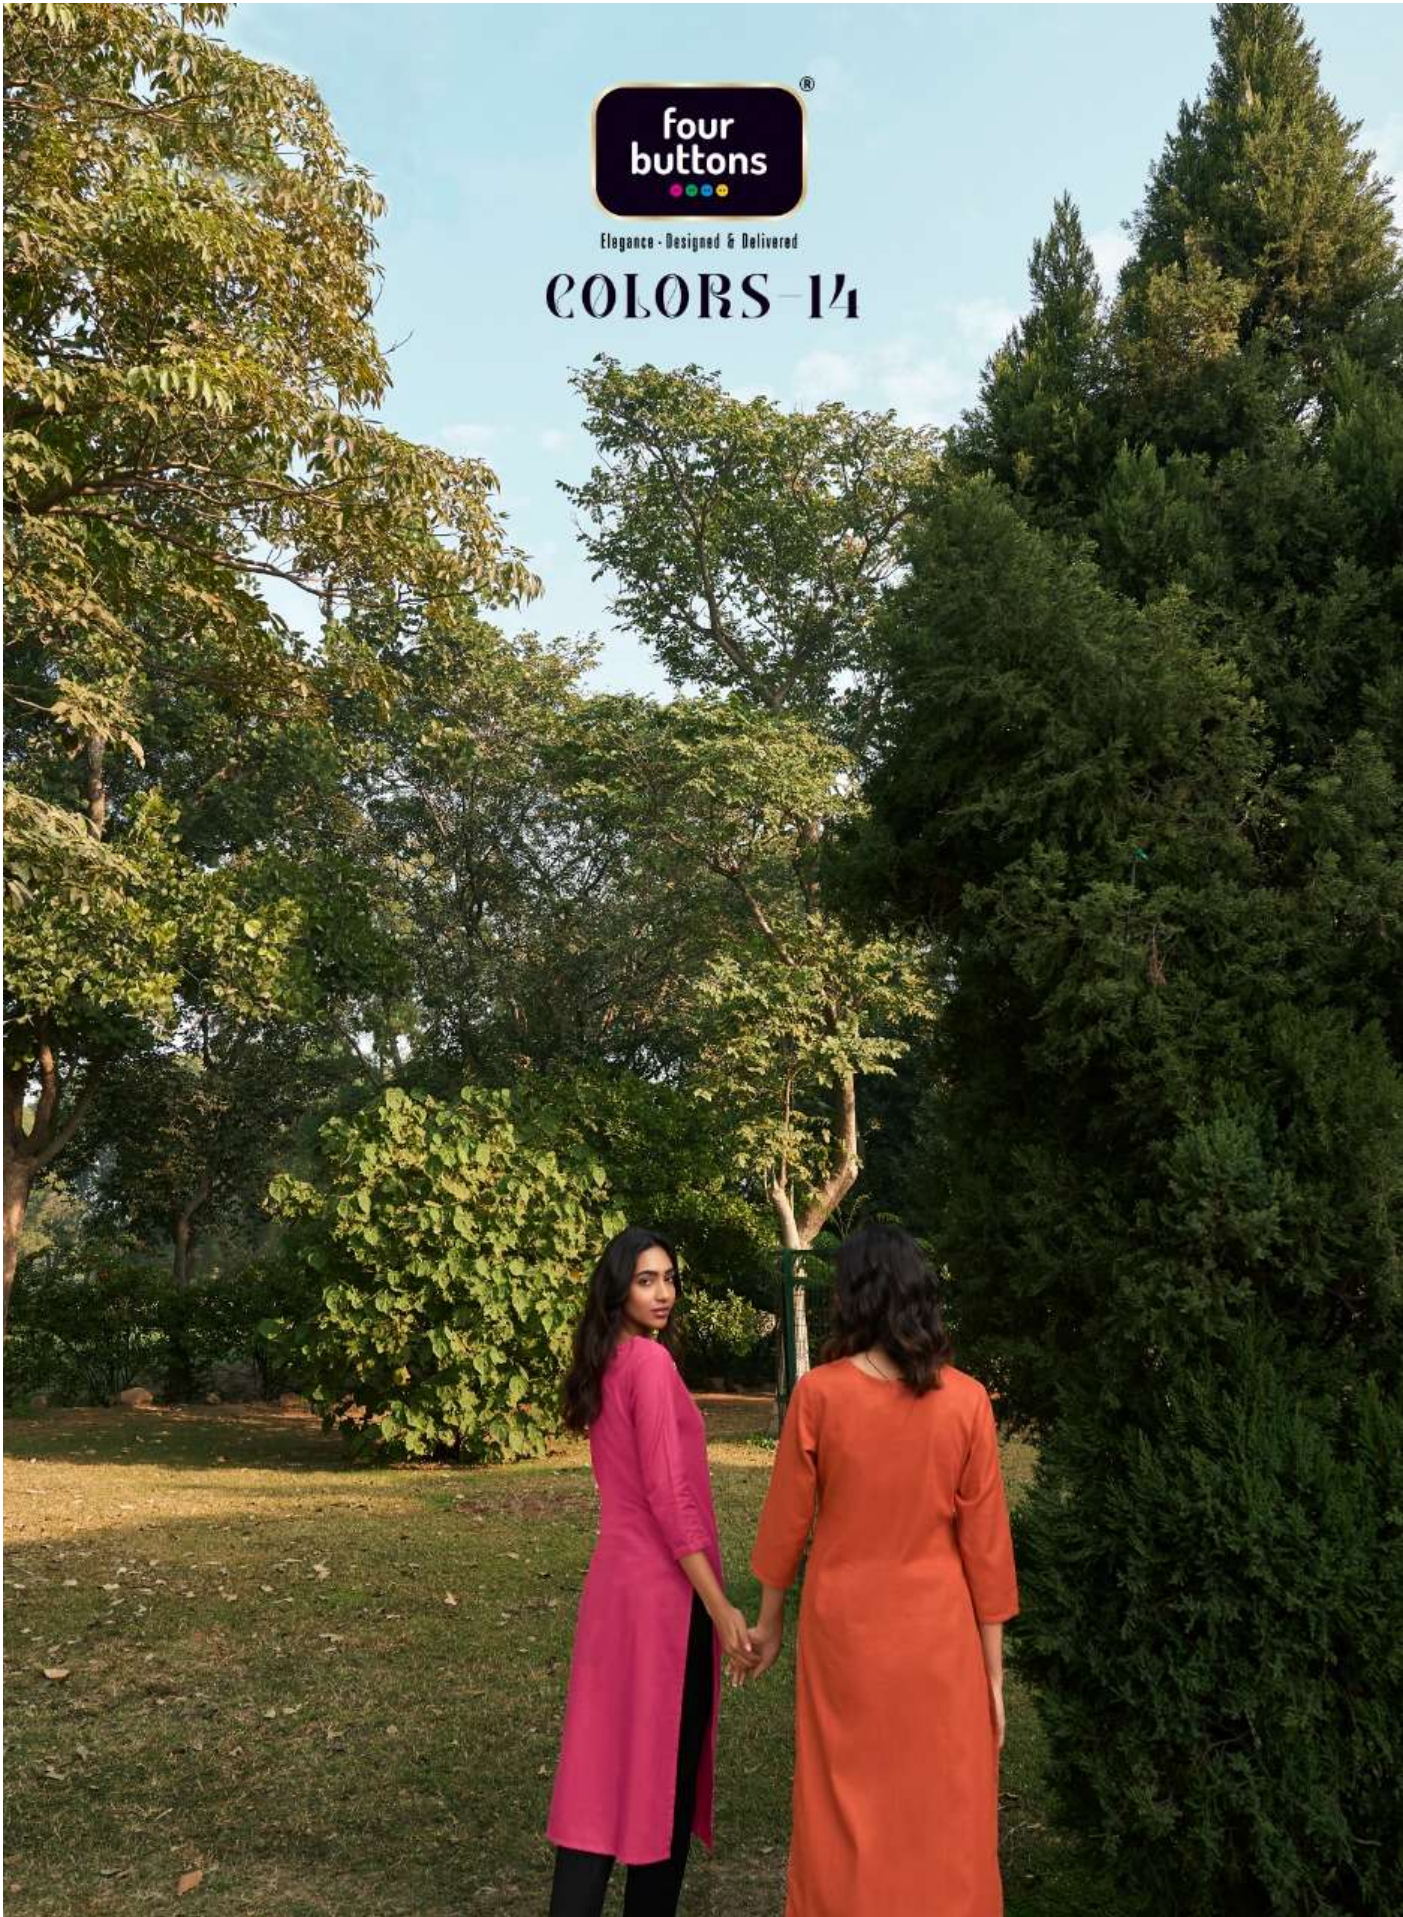

Elegance - Designed & Delivered

COLORS - 14

Elegance - Designed & Delivered

FB-2082

four
buttons

Elegance - Designed & Delivered

FB-2083

**four
buttons**
●●●●

Elegance - Designed & Delivered

FB-2085

**four
buttons**[®]

Elegance - Designed & Delivered

FB-2086

FB-2081

FB-2082

FB-2083

FB-2085

FB-2086

FB-2087

PRESENTING TO YOU OUR NEW CATLOGUE

COLORS 14

FROM FOUR BUTTONS

PRODUCT DETAIL

:KURTA:
INTRICATE EMBROIDERY ON HEAVY
COTTON DOBBY

:SIZES:
S M L XL XXL 3XL

:LENGTH :
46 INCH

FOUR BUTTONS ALL RIGHTS RESERVED