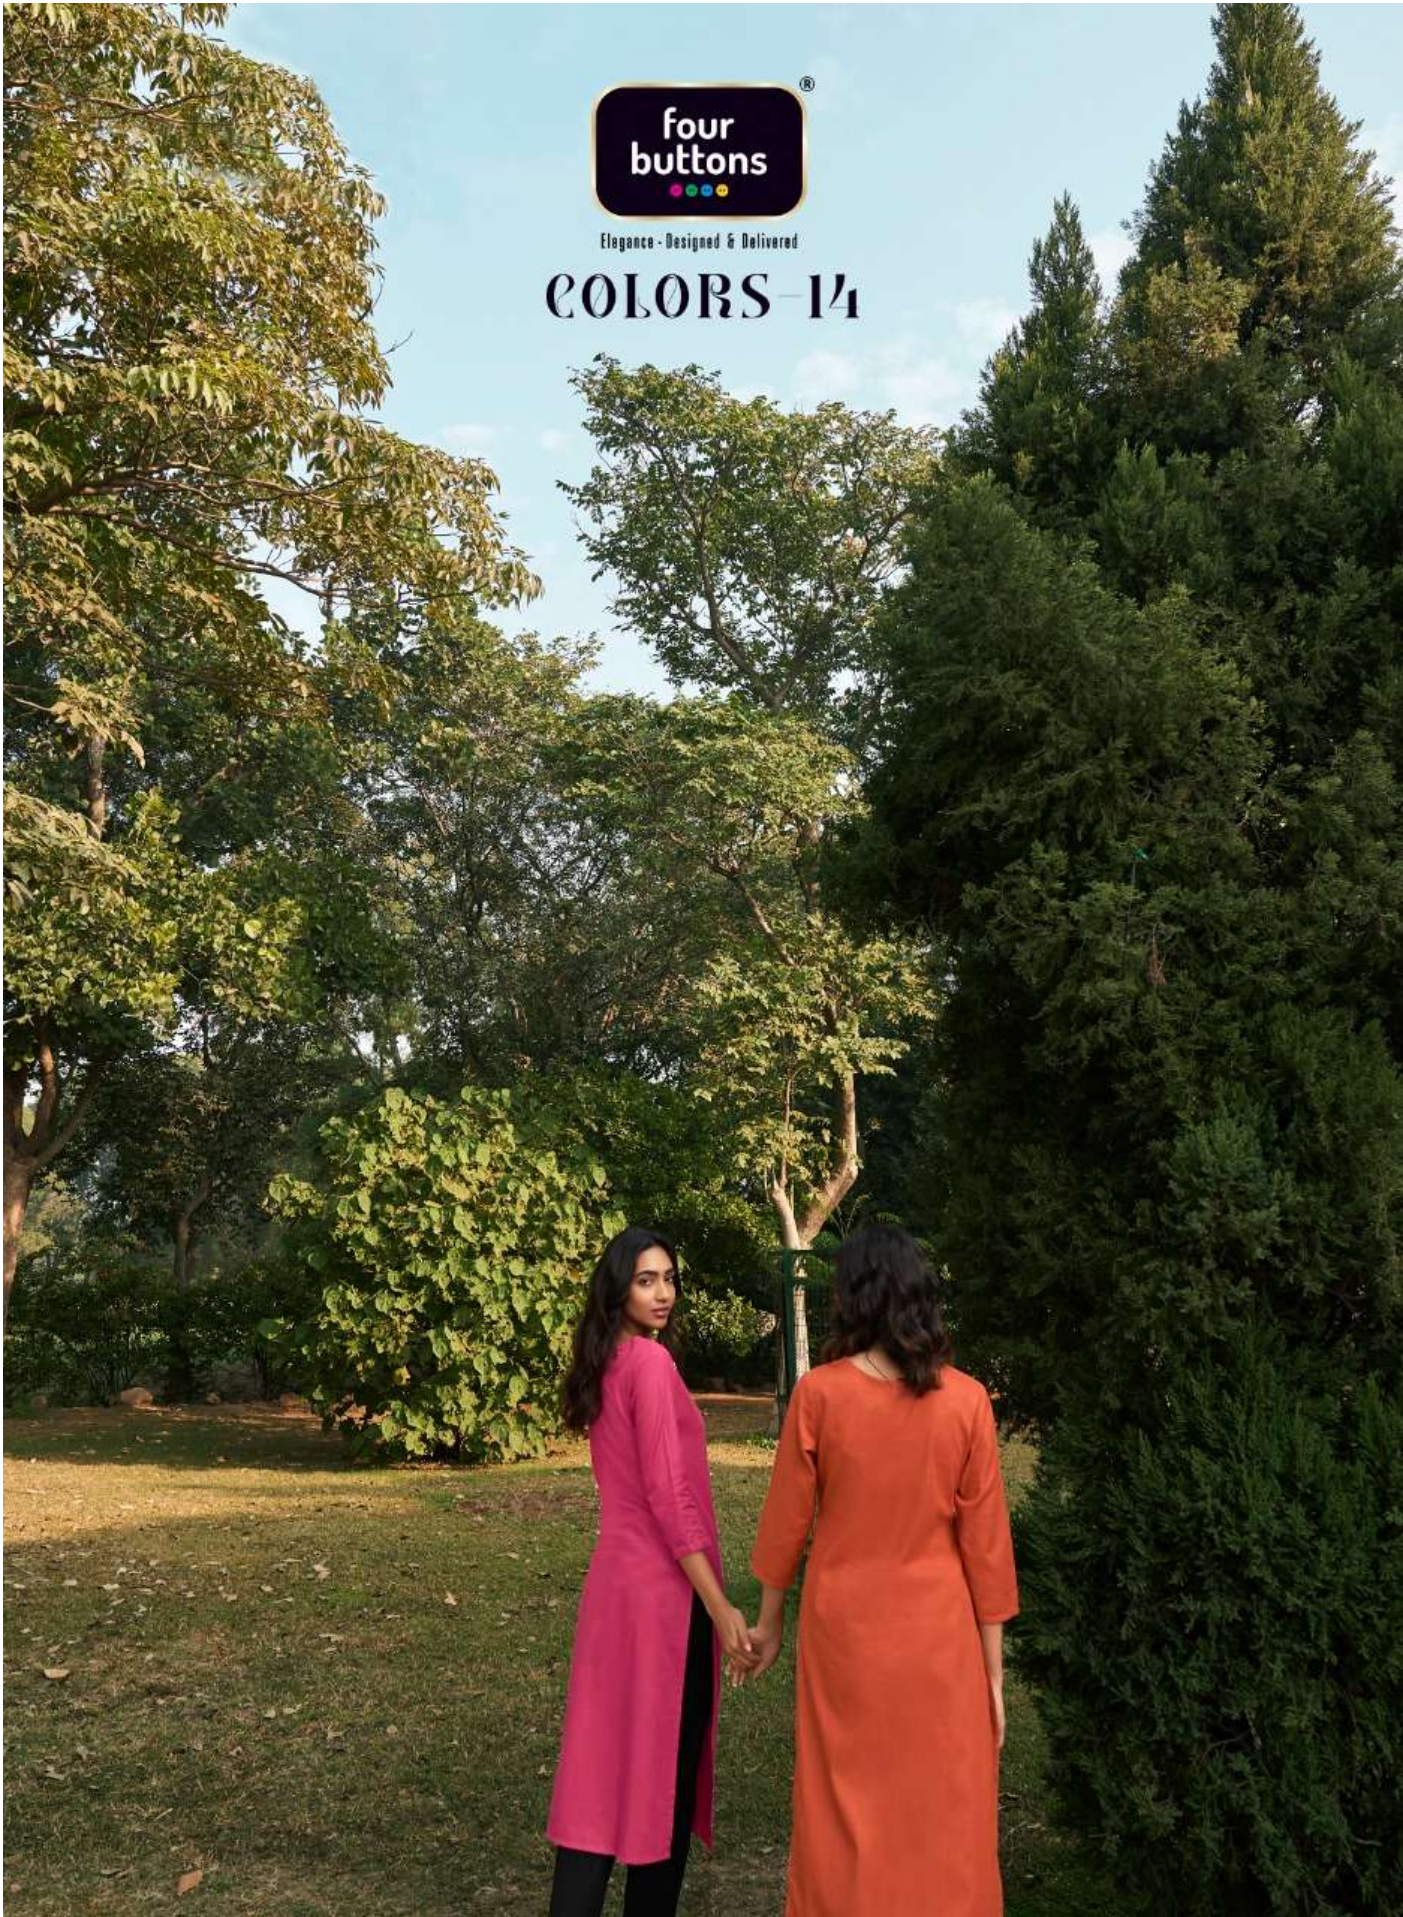

Elegance - Designed & Delivered

COLORS - 14

**four
buttons**
●●●●

Elegance - Designed & Delivered

FB-2082

**four
buttons**
Elegance - Designed & Delivered
FB-2083

**four
buttons**
●●●●

Elegance - Designed & Delivered

FB-2085

**four
buttons**

Elegance - Designed & Delivered

FB-2086

FB-2081

FB-2082

FB-2083

FB-2085

FB-2086

FB-2087

PRESENTING TO YOU OUR NEW CATLOGUE

COLORS 14

FROM FOUR BUTTONS

PRODUCT DETAIL

:KURTA:
INTRICATE EMBROIDERY ON HEAVY
COTTON DOBBY

:SIZES:
S M L XL XXL 3XL

:LENGTH :
46 INCH

FOUR BUTTONS ALL RIGHTS RESERVED