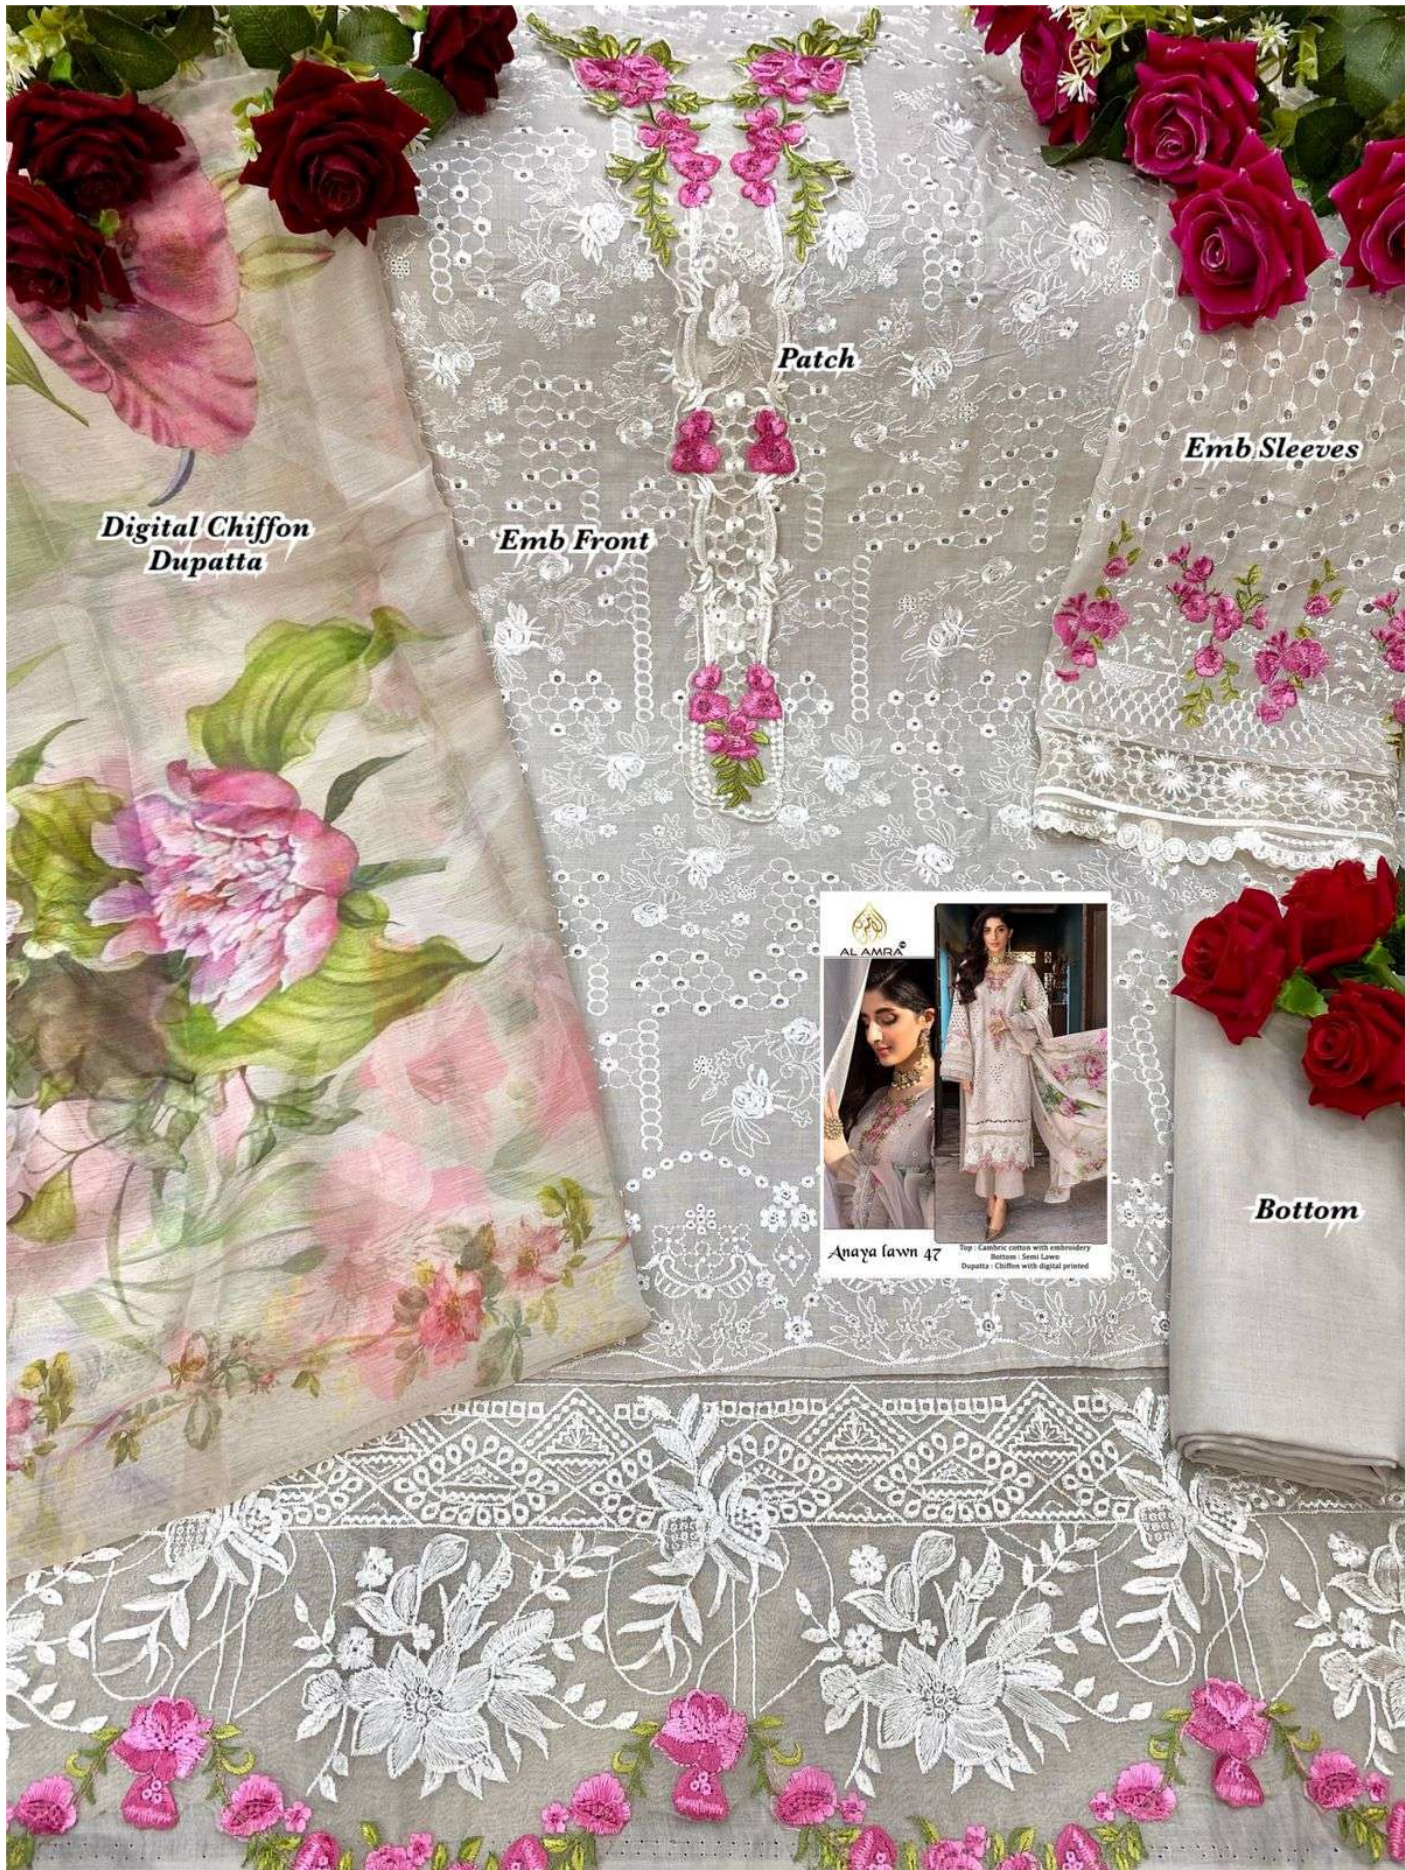

*Digital Chiffon
Dupatta*

Emb Front

Patch

Emb Sleeves

Bottom